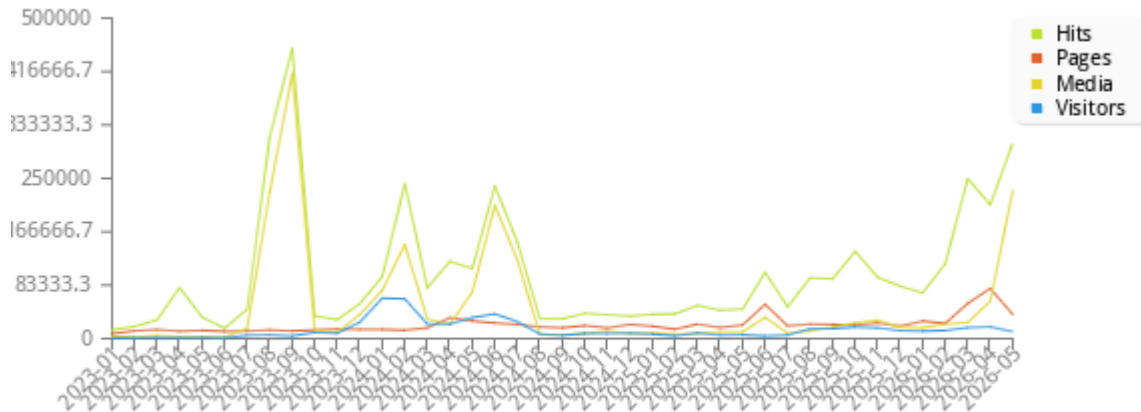

2026-03	8056	818	1773	556	249728	25354	54956	17226	7.2 GB
2026-04	6956	1951	2612	613	208676	58519	78354	18402	11.4 GB
2026-05	21808	16488	2680	770	305305	230838	37518	10779	19.1 GB

Access Summary by Month

From: <https://wiki.cerge-ei.cz/> - **CERGE-EI Infrastructure Services**

Permanent link: <https://wiki.cerge-ei.cz/doku.php?id=playground:playground&rev=1673443956>

Last update: **2023-01-11 13:32**