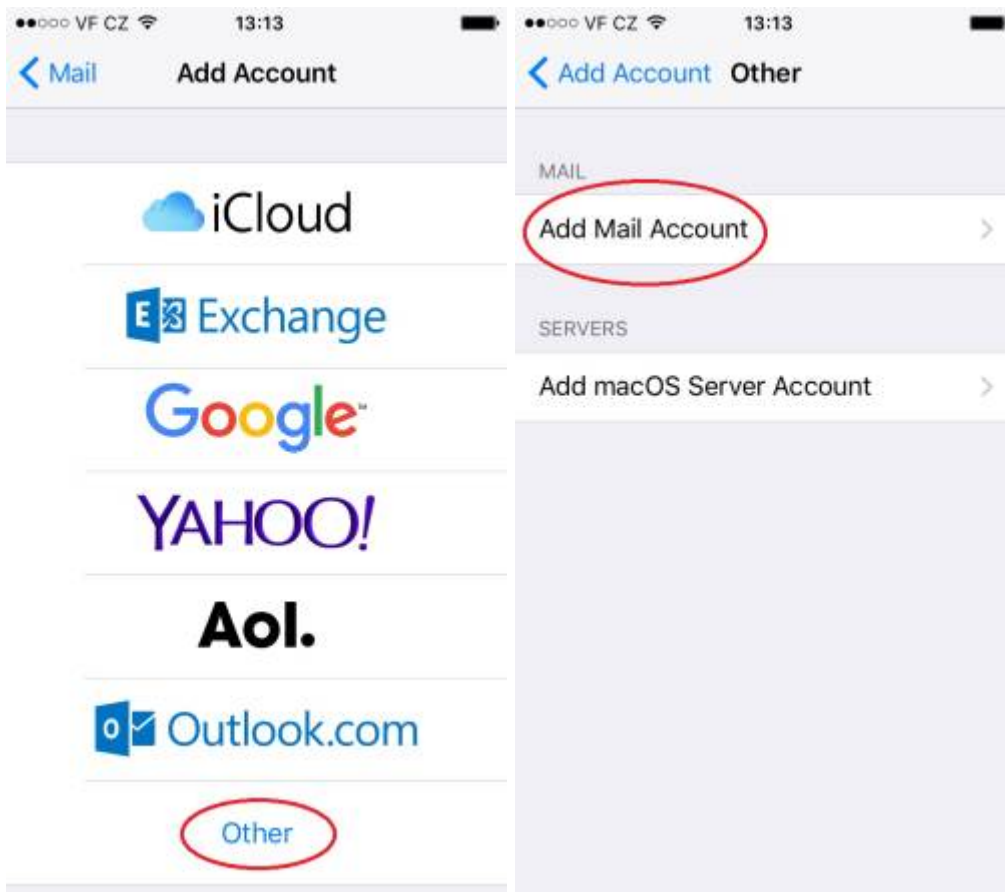

Email Client Settings for Android (Generic Android Example)

For details about IMAP/SMTP settings see [general email client settings](#) article.

create new account

1. 2. 3. 4.

5. 6. 7. 8.

9.

From: <https://wiki.cerge-ei.cz/> - **CERGE-EI Infrastructure Services**