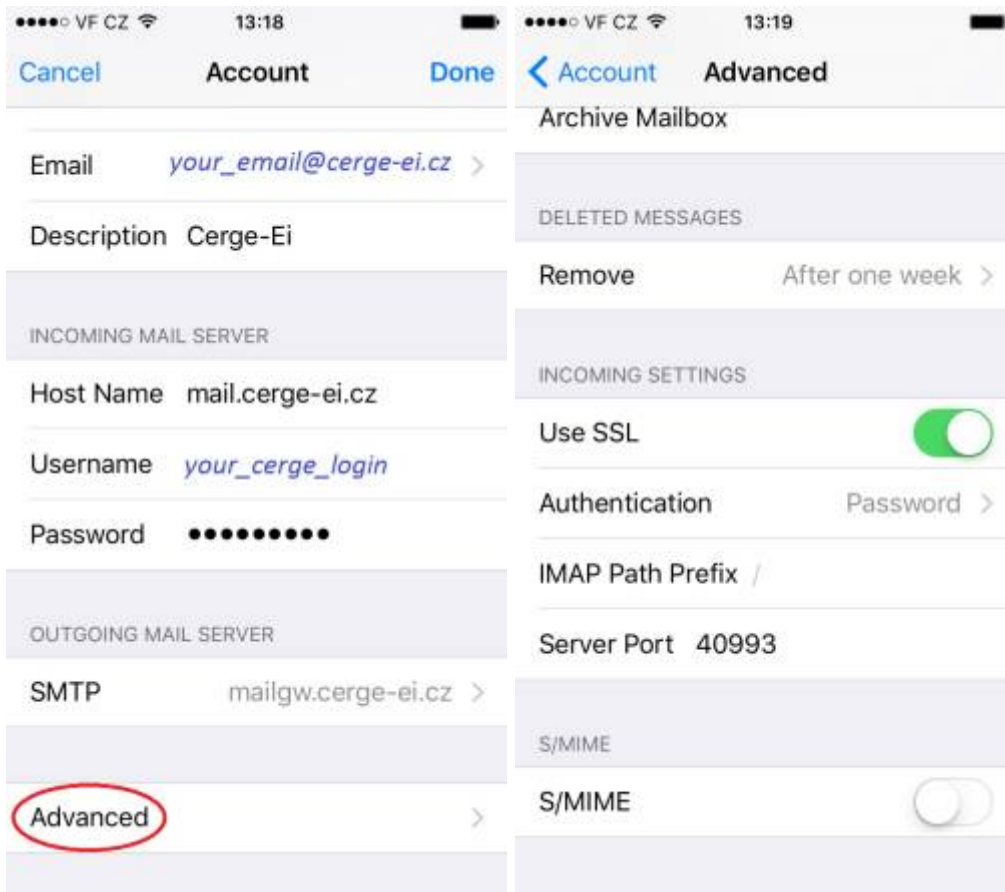

Email Client Settings for Android (Generic Android Example)

For details about IMAP/SMTP settings see [general email client settings](#) article.

create new account

1. 2. 3. 4.

5. 6. 7. 8.

9.

From:
<https://wiki.cerge-ei.cz/> - **CERGE-EI Infrastructure Services**