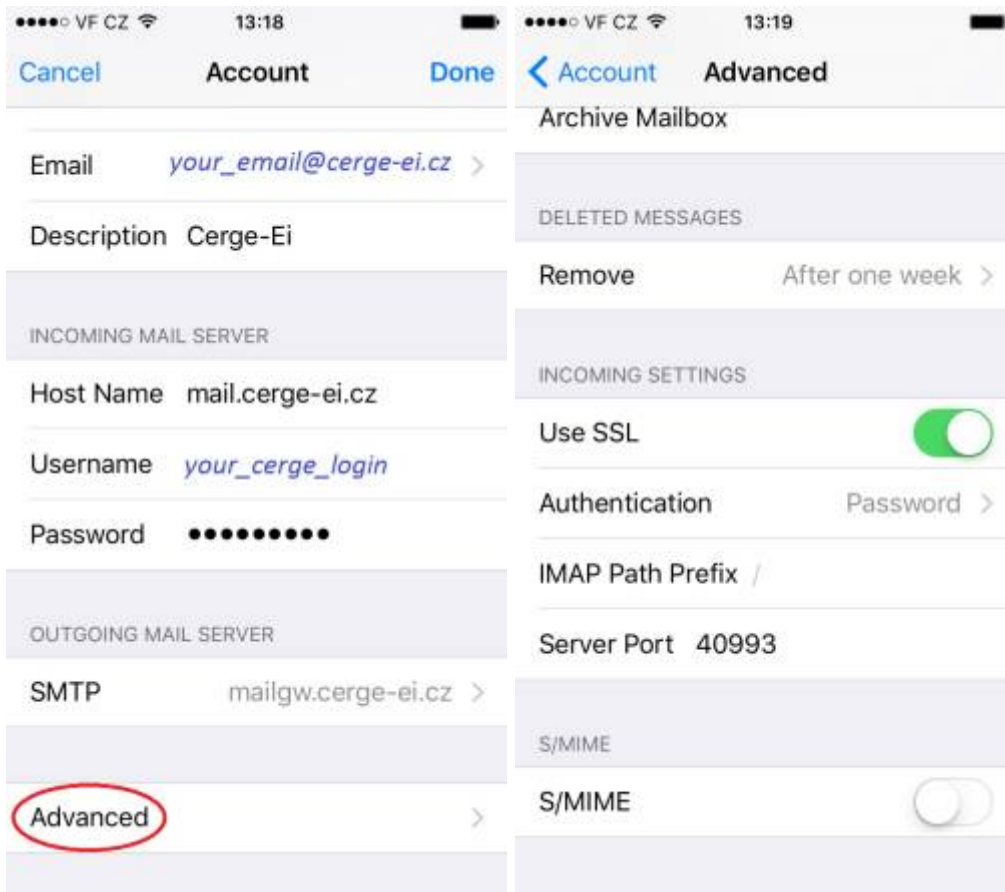

Email Client Settings for Android (Generic Android Example)

For details about IMAP/SMTP settings see [general email client settings](#) article.

create new account

1. 2. 3. 4.

5. 6. 7. 8.

9.

From: <https://wiki.cerge-ei.cz/> - **CERGE-EI Infrastructure Services**