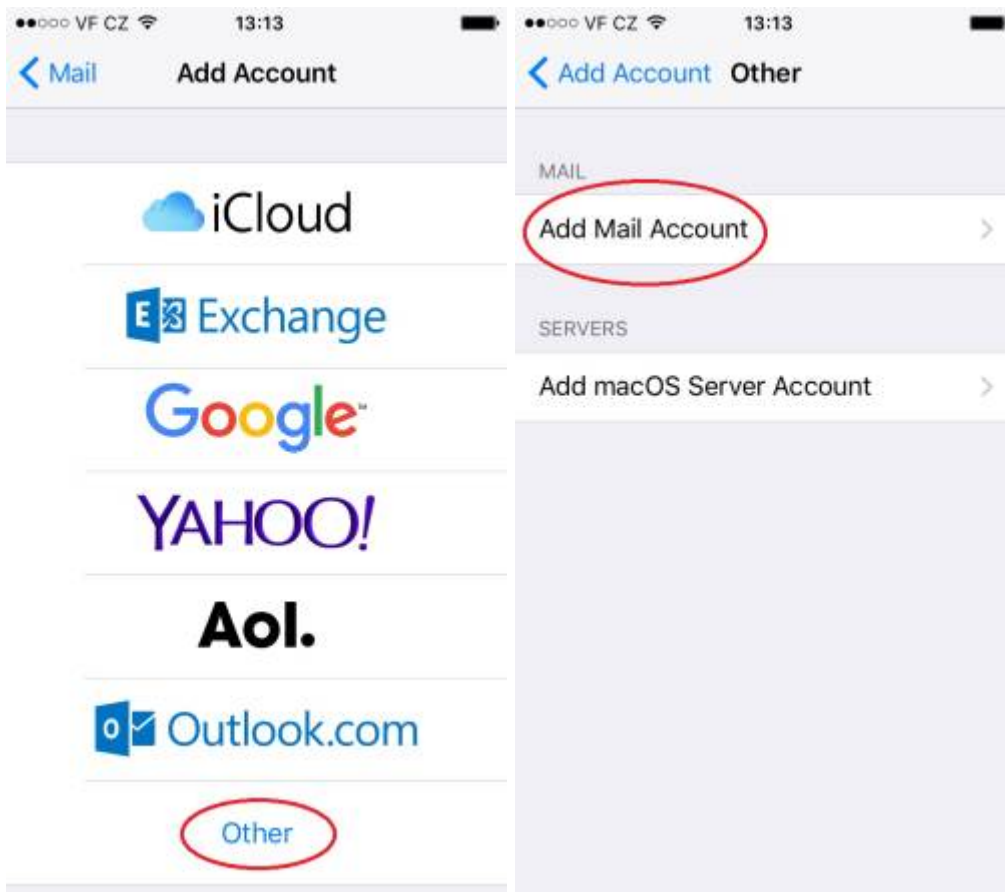

Email Client Settings for Android (Generic Android Example)

For details about IMAP/SMTP settings see [general email client settings](#) article.

create new account

1. 2. 3. 4.

5. 6. 7. 8.

9.

From:
<https://wiki.cerge-ei.cz/> - **CERGE-EI Infrastructure Services**