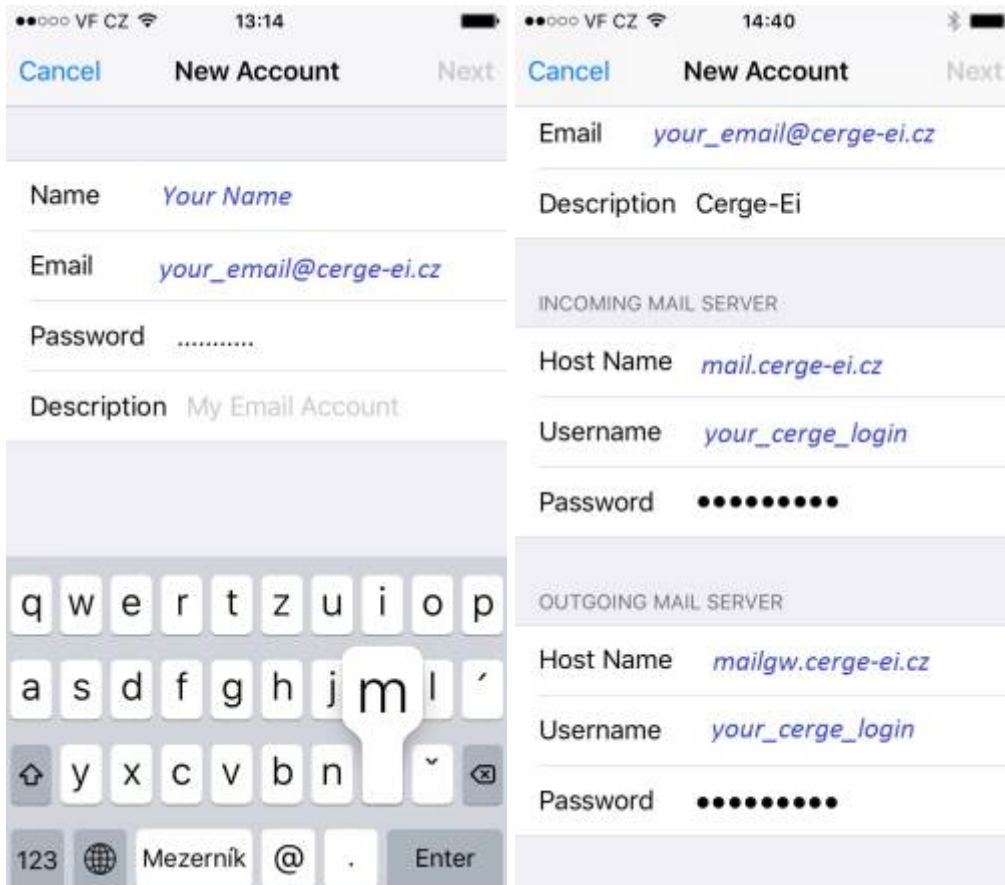

Email Client Settings for Android (Generic Android Example)

For details about IMAP/SMTP settings see [general email client settings](#) article.

create new account

1. 2. 3. 4.

5. 6. 7. 8.

9.

From: <https://wiki.cerge-ei.cz/> - **CERGE-EI Infrastructure Services**