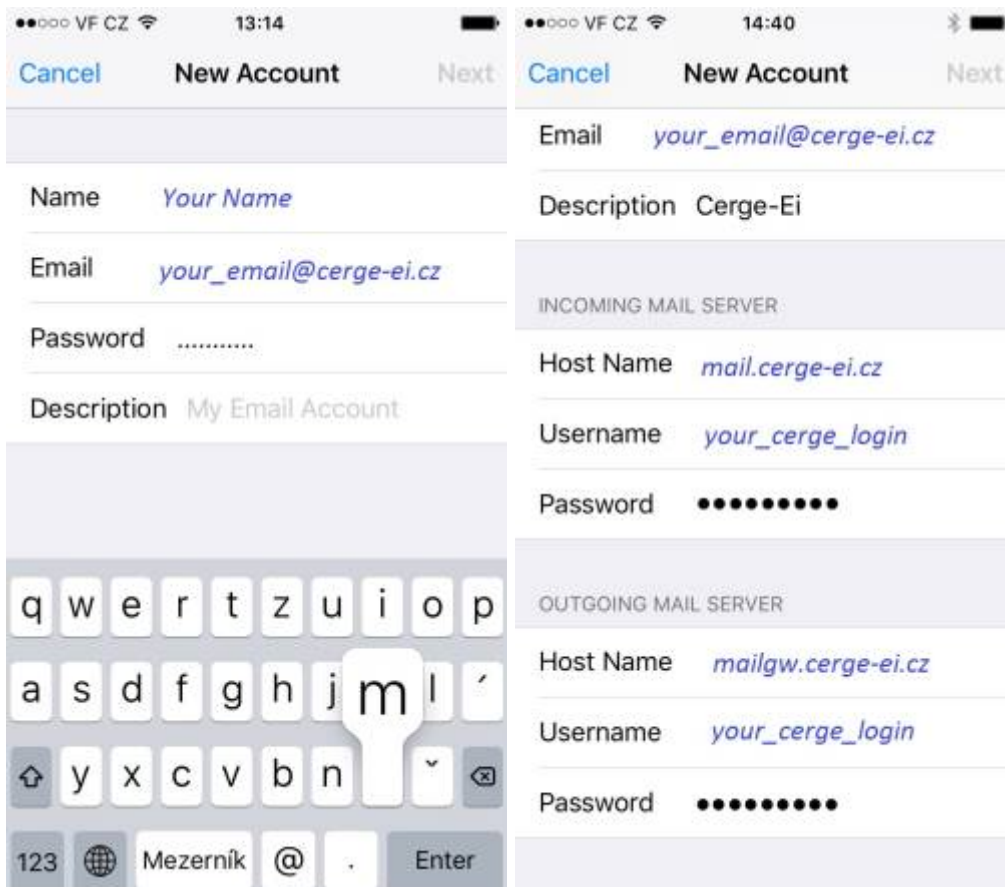

Email Client Settings for Android (Generic Android Example)

For details about IMAP/SMTP settings see [general email client settings](#) article.

create new account

1. 2. 3. 4.

5. 6. 7. 8.

9.

From:
<https://wiki.cerge-ei.cz/> - **CERGE-EI Infrastructure Services**