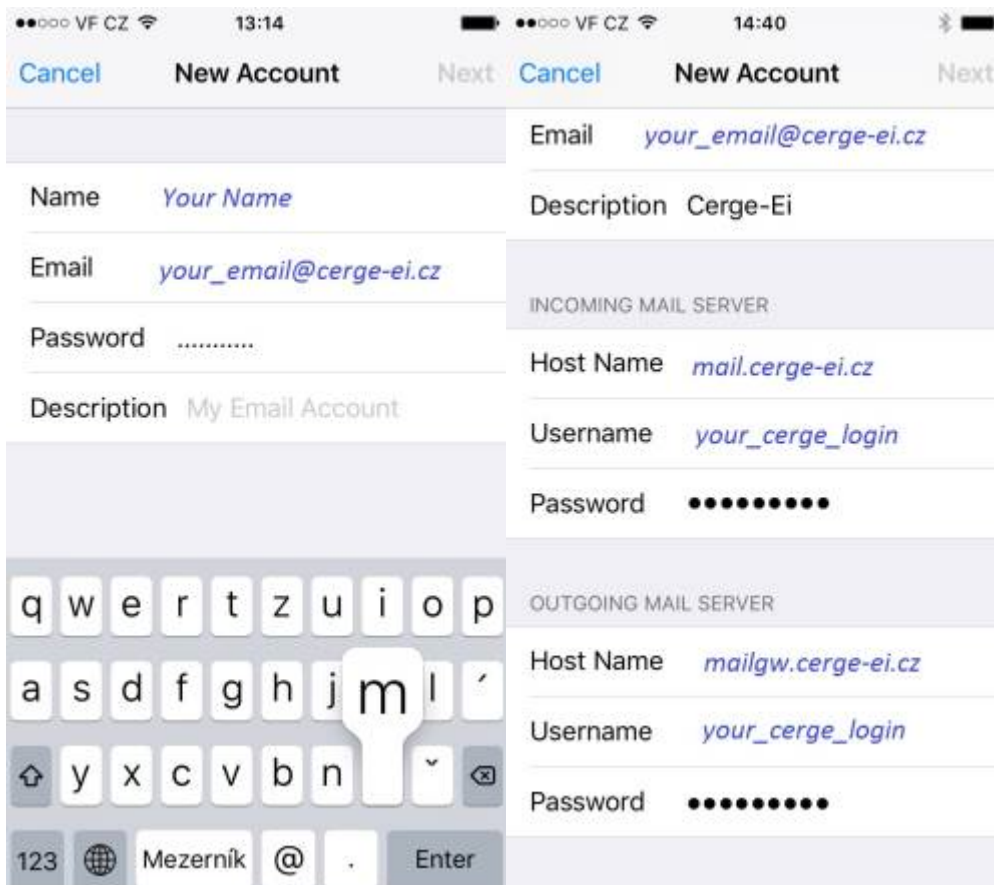

Email Client Settings for Android (Generic Android Example)

For details about IMAP/SMTP settings see [general email client settings](#) article.

create new account

1. 2. 3. 4.

5. 6. 7. 8.

9.

From: <https://wiki.cerge-ei.cz/> - **CERGE-EI Infrastructure Services**