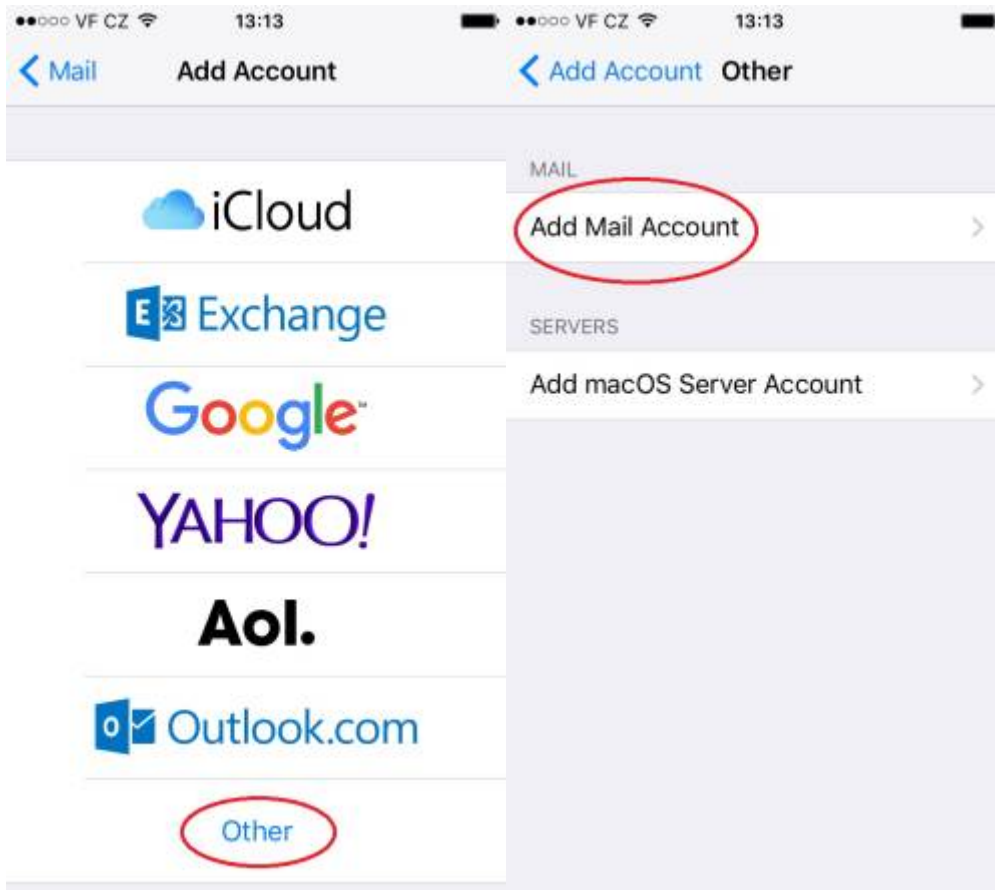

Email Client Settings for Android (Generic Android Example)

For details about IMAP/SMTP settings see [general email client settings](#) article.

create new account

1. 2. 3. 4.

5. 6. 7. 8.

9.

From: <https://wiki.cerge-ei.cz/> - **CERGE-EI Infrastructure Services**