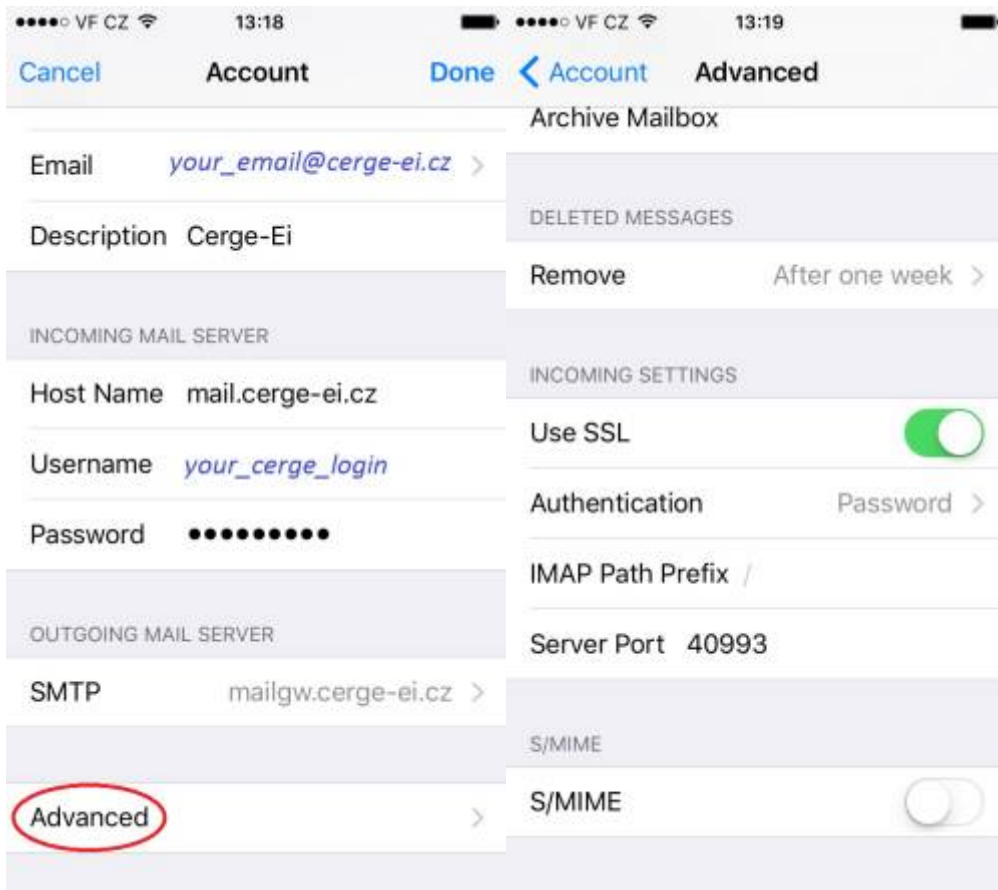

# Email Client Settings for Android (Generic Android Example)

For details about IMAP/SMTP settings see [general email client settings](#) article.

create new account

1. 2. 3. 4.

5. 6. 7. 8.

9.

From: <https://wiki.cerge-ei.cz/> - **CERGE-EI Infrastructure Services**