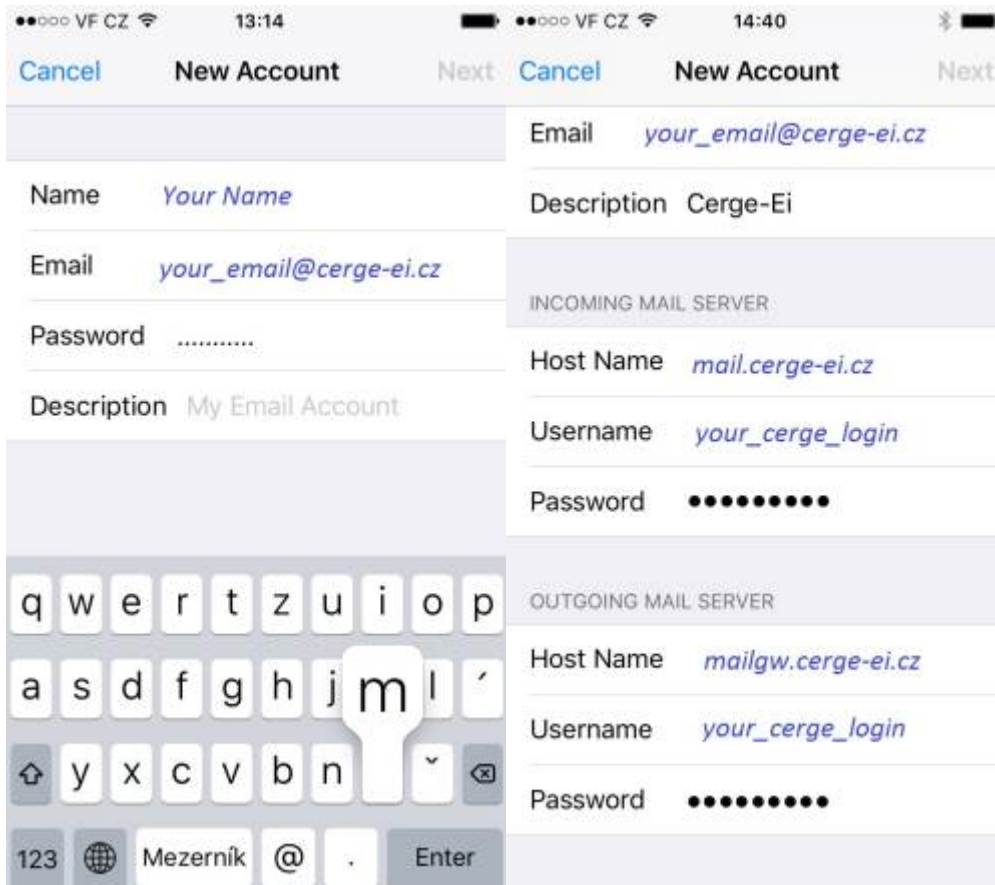

Email Client Settings for Android (Generic Android Example)

For details about IMAP/SMTP settings see [general email client settings](#) article.

create new account

1. 2. 3. 4.

5. 6. 7. 8.

9.

From: <https://wiki.cerge-ei.cz/> - **CERGE-EI Infrastructure Services**