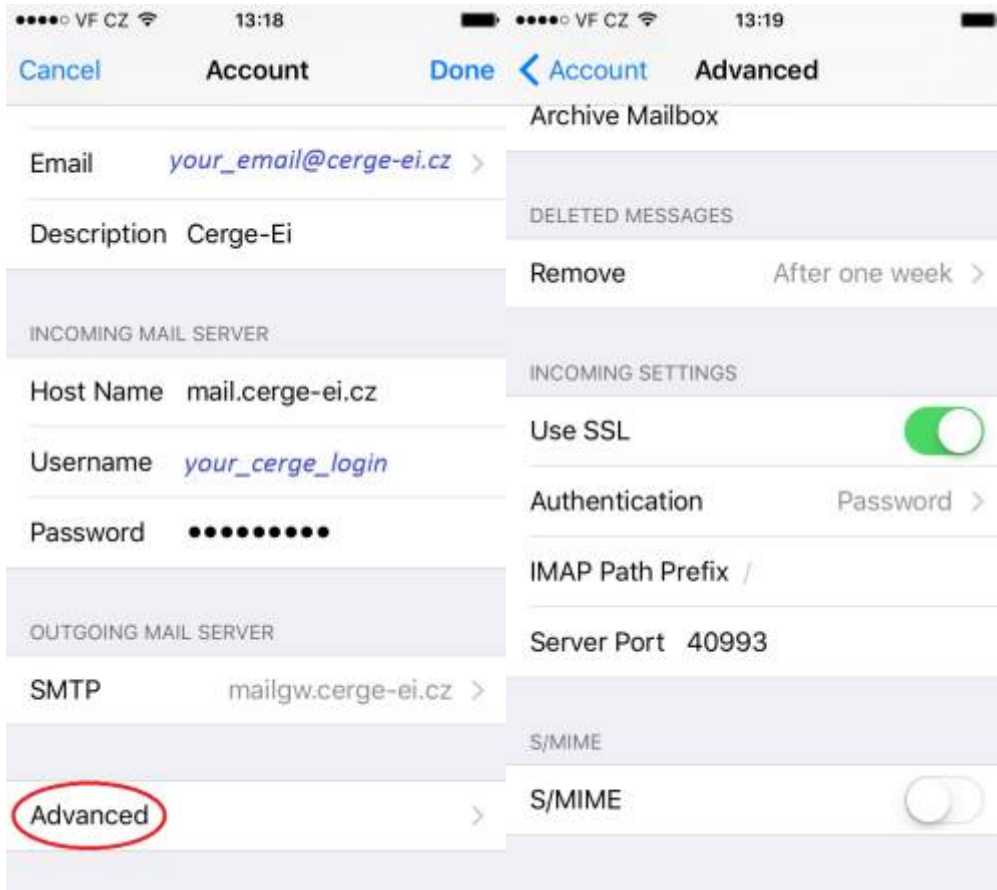

Email Client Settings for Android (Generic Android Example)

For details about IMAP/SMTP settings see [general email client settings](#) article.

create new account

1. 2. 3. 4.

5. 6. 7. 8.

9.

From: <https://wiki.cerge-ei.cz/> - **CERGE-EI Infrastructure Services**