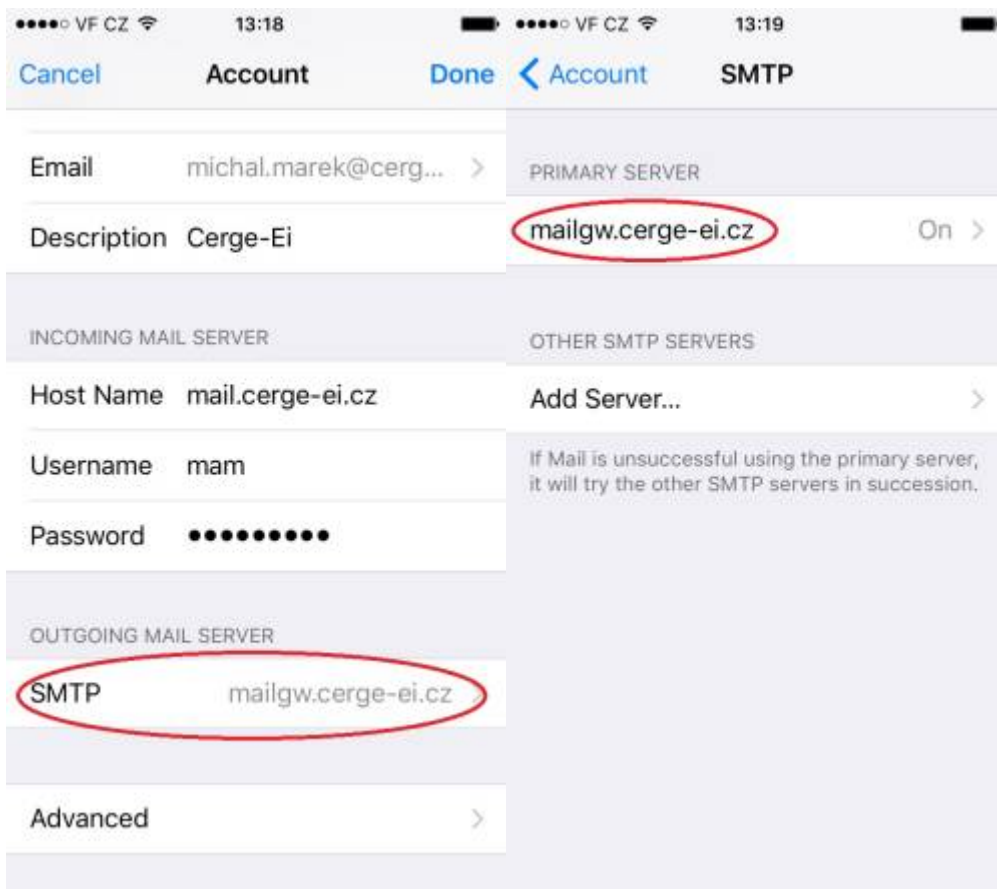

# Email Client Settings for Android (Generic Android Example)

For details about IMAP/SMTP settings see [general email client settings](#) article.

create new account

1. 2. 3. 4.

5. 6. 7. 8.

9.

From: <https://wiki.cerge-ei.cz/> - **CERGE-EI Infrastructure Services**