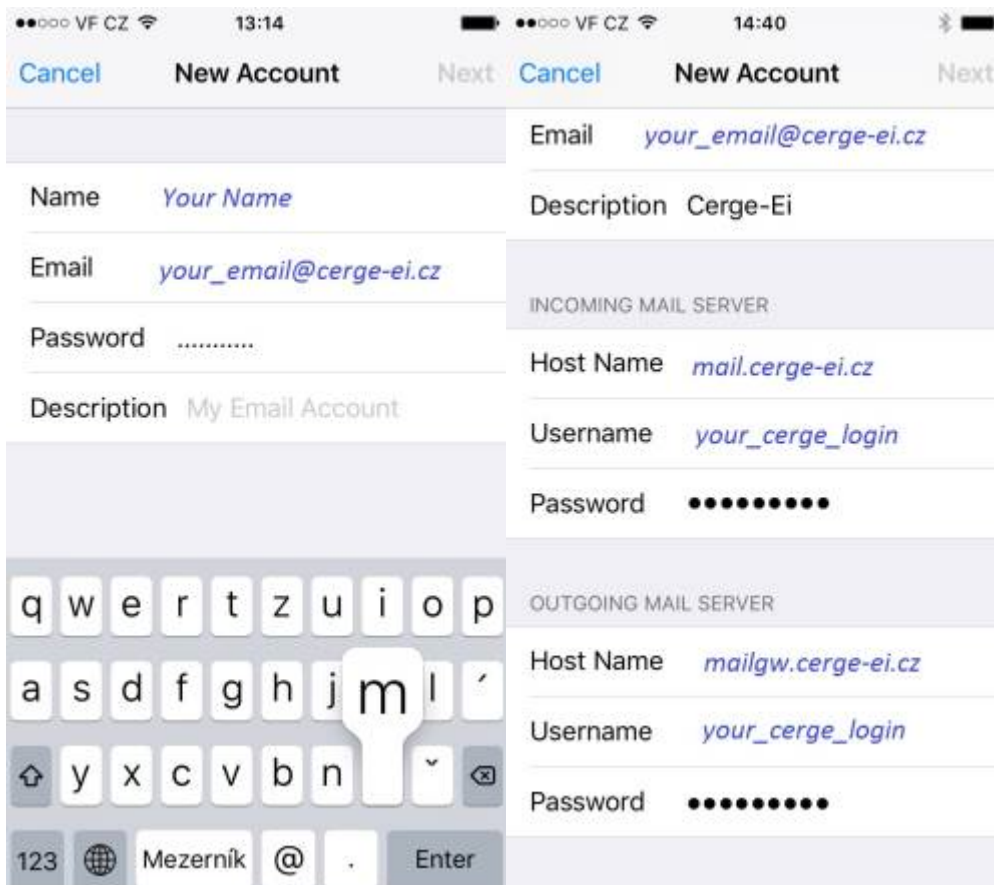

# Email Client Settings for Android (Generic Android Example)

For details about IMAP/SMTP settings see [general email client settings](#) article.

create new account

1. 2. 3. 4.

5. 6. 7. 8.

9.

From: <https://wiki.cerge-ei.cz/> - **CERGE-EI Infrastructure Services**