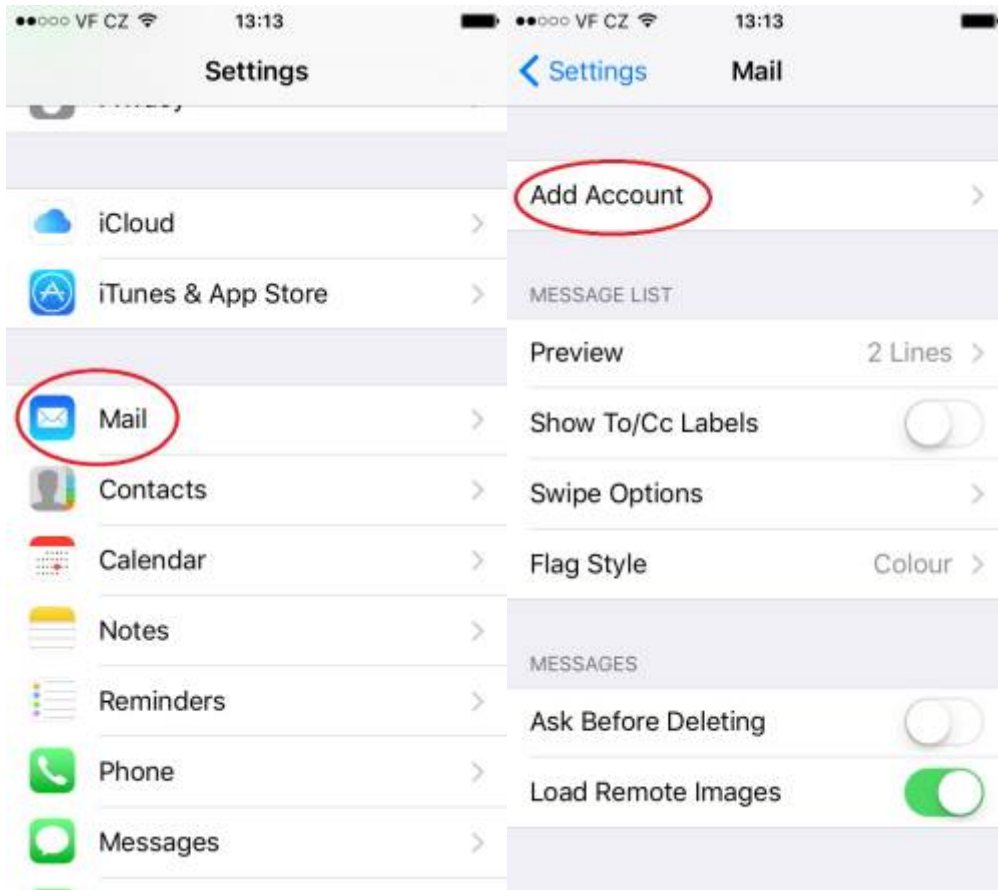

Email Client Settings for Android (Generic Android Example)

For details about IMAP/SMTP settings see [general email client settings](#) article.

create new account

1. 2. 3. 4.

5. 6. 7. 8.

9.

From: <https://wiki.cerge-ei.cz/> - **CERGE-EI Infrastructure Services**