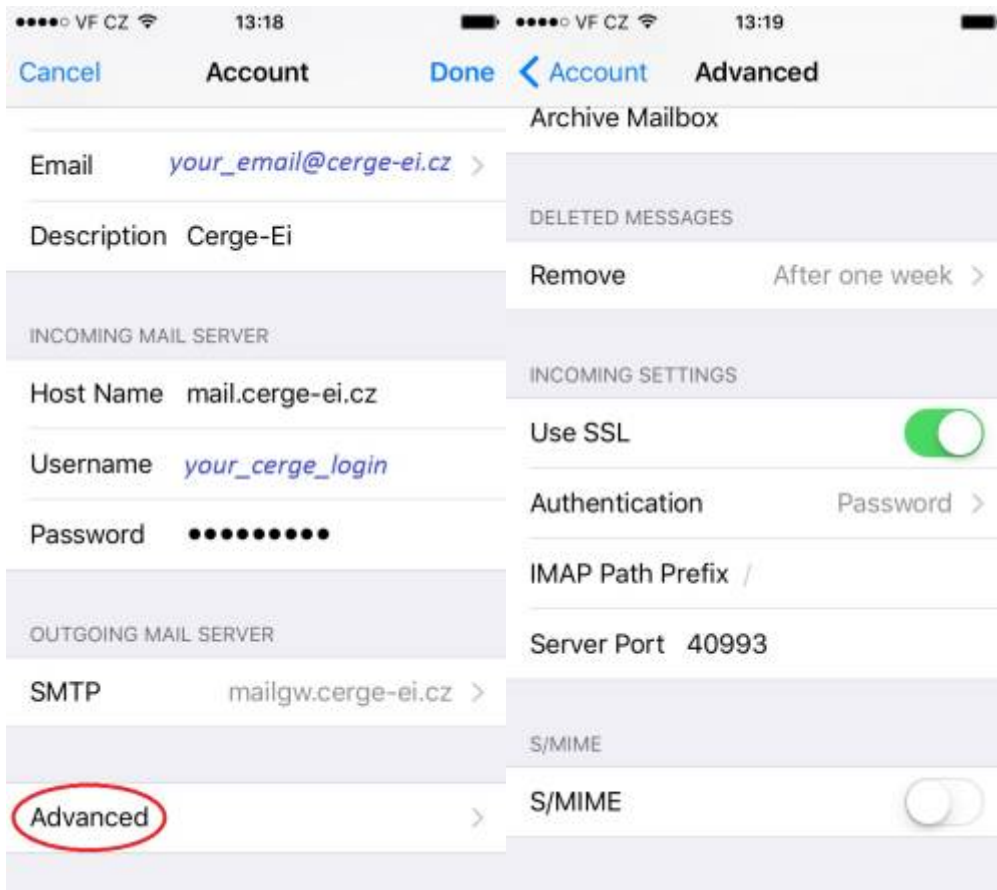

# Email Client Settings for Android (Generic Android Example)

For details about IMAP/SMTP settings see [general email client settings](#) article.

create new account

1. 2. 3. 4.

5. 6. 7. 8.

9.

From: <https://wiki.cerge-ei.cz/> - **CERGE-EI Infrastructure Services**