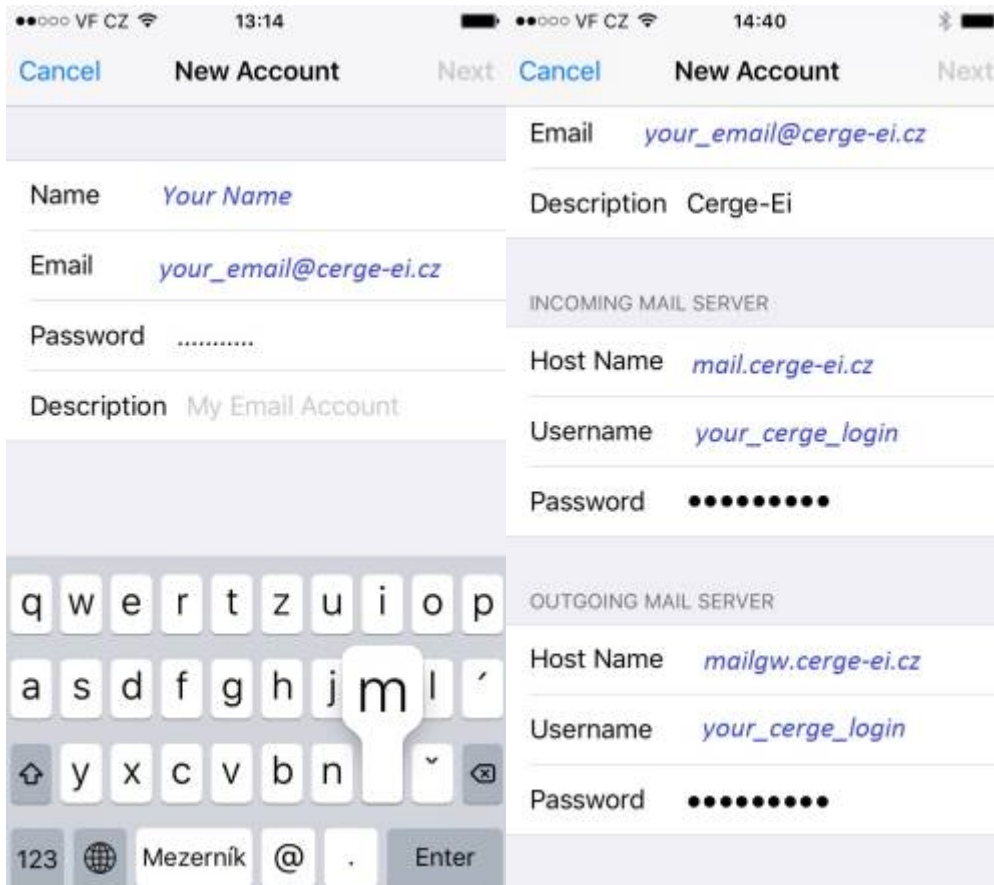

Email Client Settings for Android (Generic Android Example)

For details about IMAP/SMTP settings see [general email client settings](#) article.

create new account

1. 2. 3. 4.

5. 6. 7. 8.

9.

From: <https://wiki.cerge-ei.cz/> - **CERGE-EI Infrastructure Services**