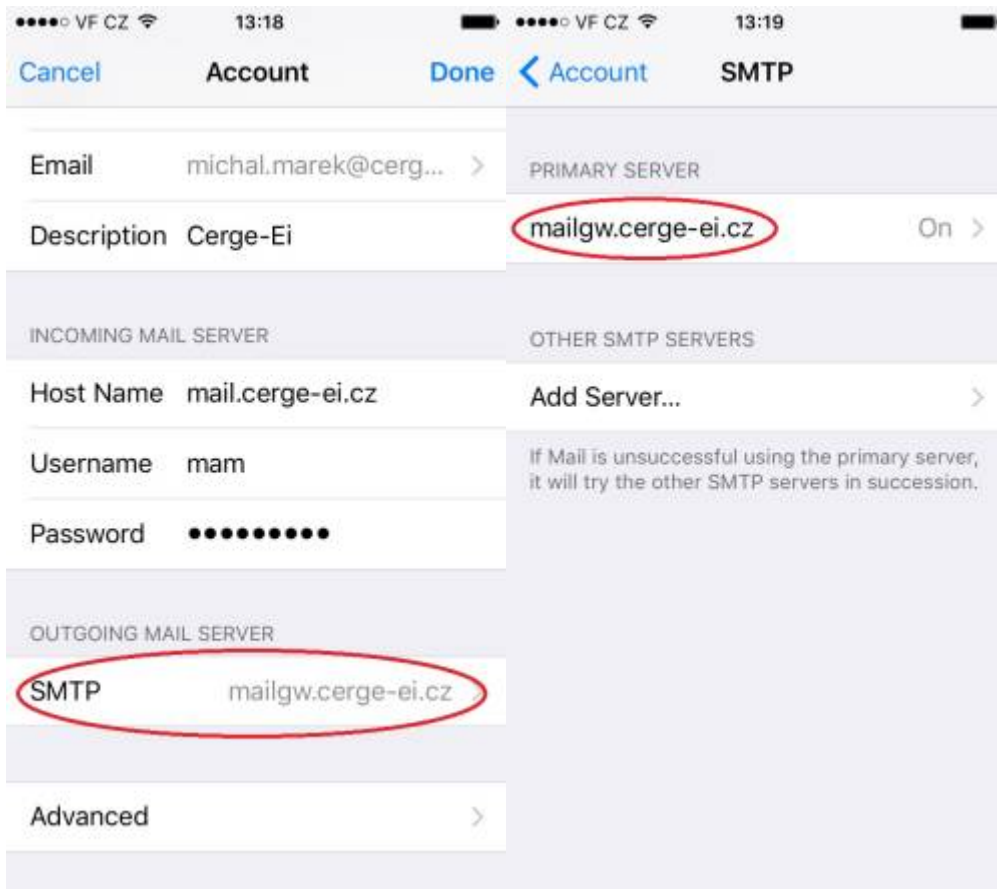

Email Client Settings for Android (Generic Android Example)

For details about IMAP/SMTP settings see [general email client settings](#) article.

create new account

1. 2. 3. 4.

5. 6. 7. 8.

9.

From: <https://wiki.cerge-ei.cz/> - **CERGE-EI Infrastructure Services**

Permanent link: https://wiki.cerge-ei.cz/doku.php?id=public:emai:client_settings_iphone&rev=1537190261

Last update: **2018-09-17 13:17**