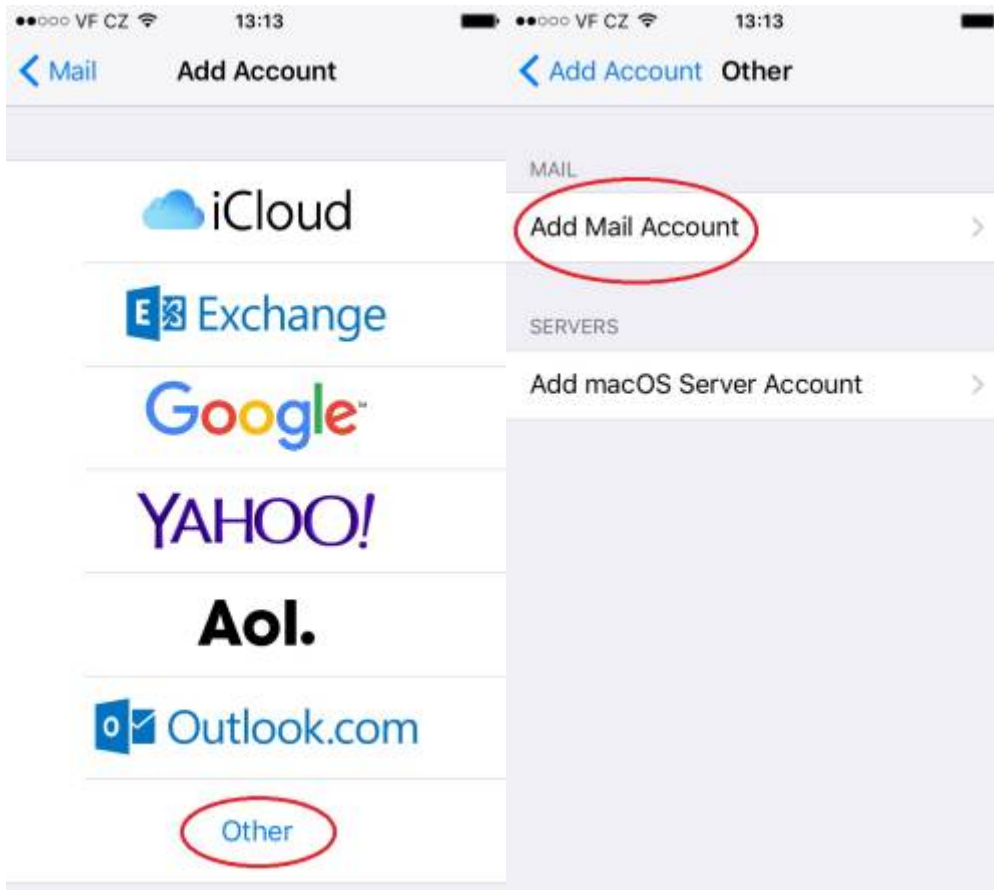

Email Client Settings for Android (Generic Android Example)

For details about IMAP/SMTP settings see [general email client settings](#) article.

create new account

1. 2. 3. 4.

5. 6. 7. 8.

9.

From: <https://wiki.cerge-ei.cz/> - **CERGE-EI Infrastructure Services**