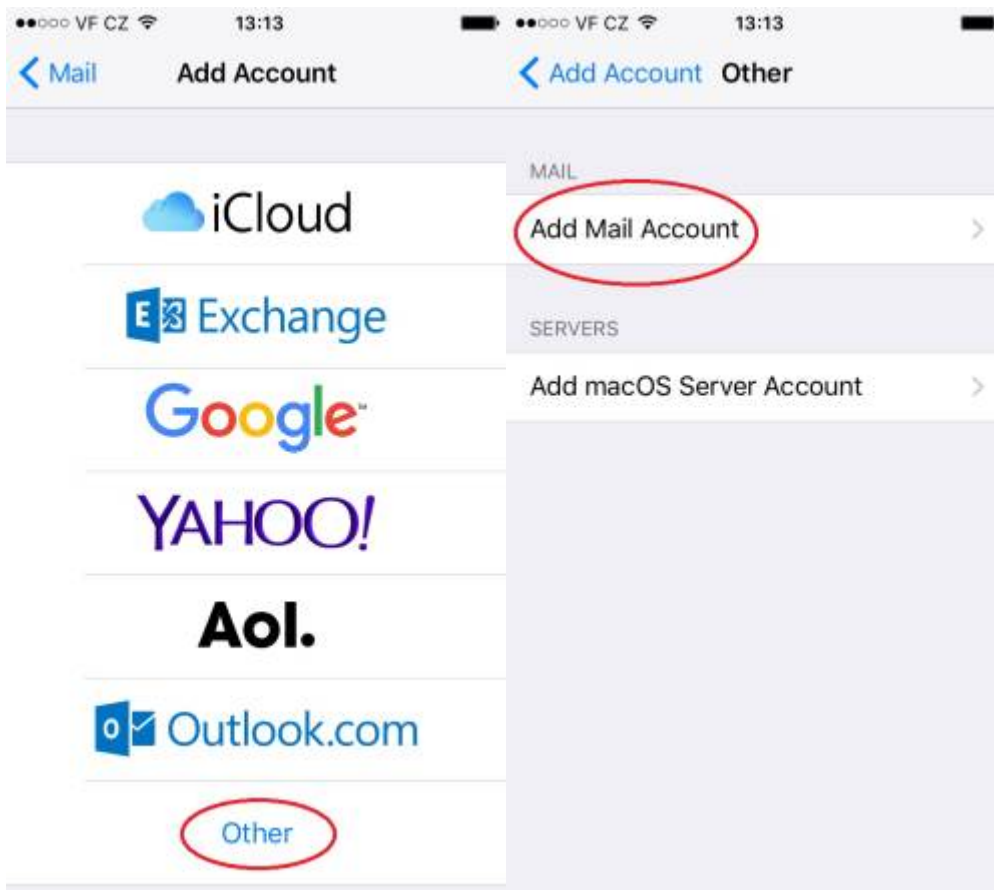

# Email Client Settings for Android (Generic Android Example)

For details about IMAP/SMTP settings see [general email client settings](#) article.

create new account

1. 2. 3. 4.

5. 6. 7. 8.

9.

From: <https://wiki.cerge-ei.cz/> - **CERGE-EI Infrastructure Services**