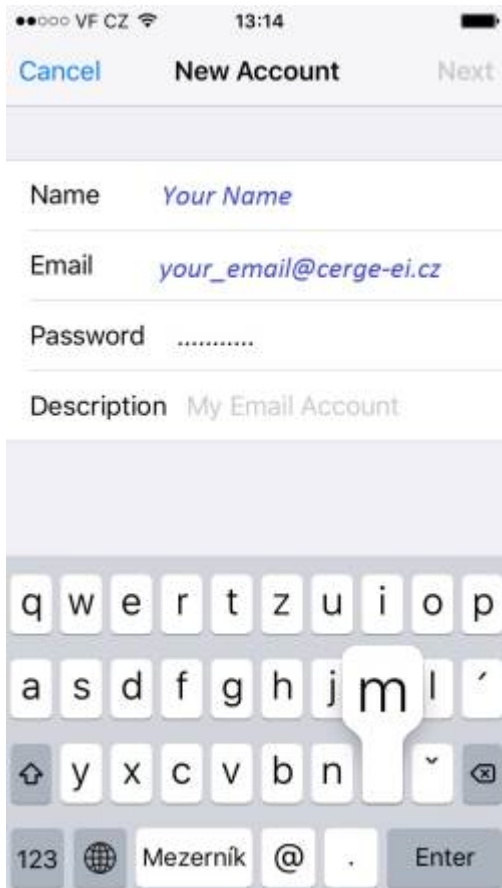

# Email Client Settings for Android (Generic Android Example)

For details about IMAP/SMTP settings see [general email client settings](#) article.

create new account

1. 2. 3. 4.

5. 6. 7. 8.

9.

From: <https://wiki.cerge-ei.cz/> - **CERGE-EI Infrastructure Services**