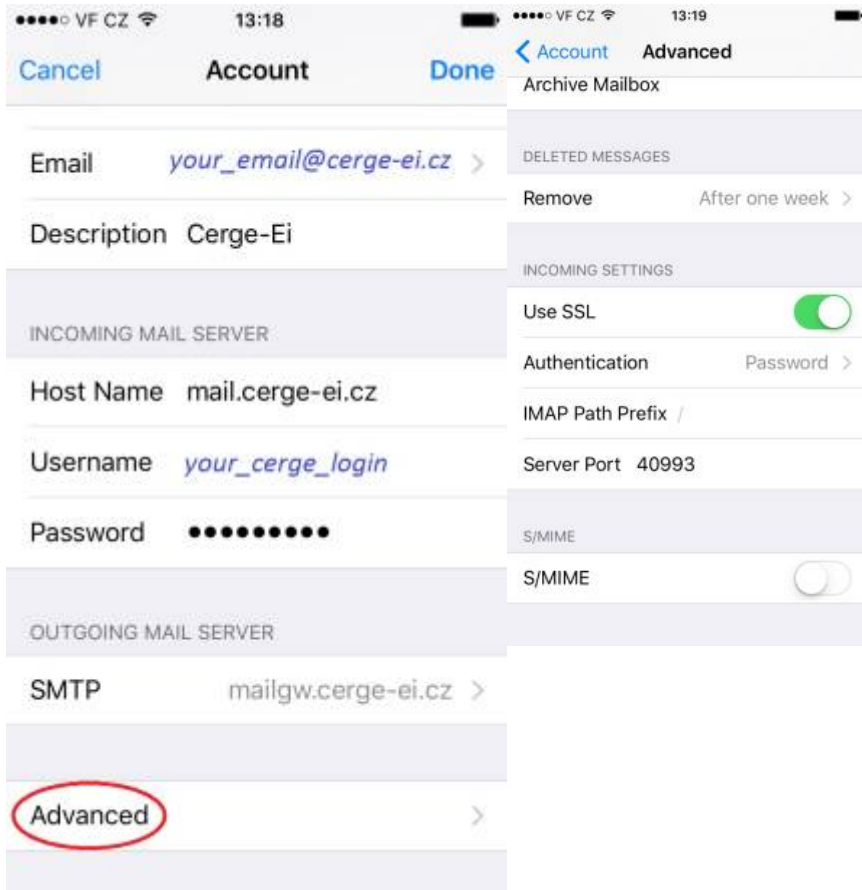

# Email Client Settings for Android (Generic Android Example)

For details about IMAP/SMTP settings see [general email client settings](#) article.

create new account

1. 2. 3. 4.

5. 6. 7. 8.

9.

From: <https://wiki.cerge-ei.cz/> - **CERGE-EI Infrastructure Services**

Permanent link: [https://wiki.cerge-ei.cz/doku.php?id=public:emai:client\\_settings\\_iphone&rev=1537190296](https://wiki.cerge-ei.cz/doku.php?id=public:emai:client_settings_iphone&rev=1537190296)

Last update: **2018-09-17 13:18**