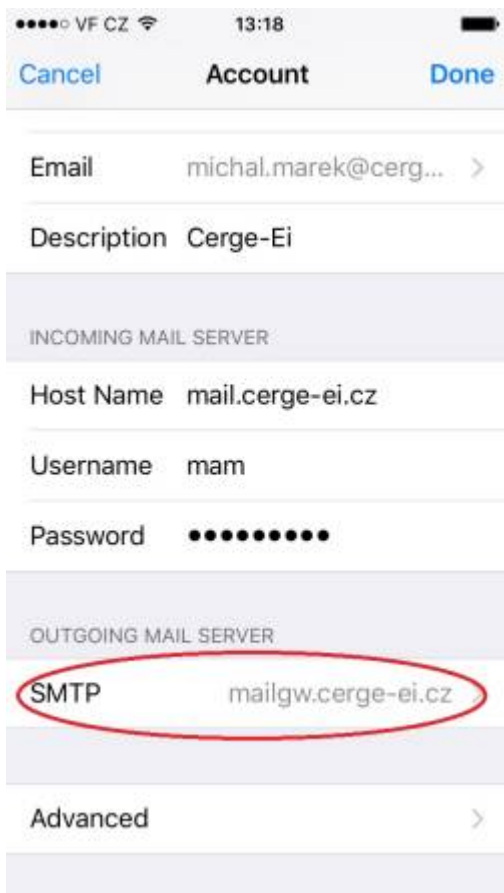

Email Client Settings for Android (Generic Android Example)

For details about IMAP/SMTP settings see [general email client settings](#) article.

create new account

1. 2. 3. 4.

5. 6. 7. 8.

9.

From: <https://wiki.cerge-ei.cz/> - **CERGE-EI Infrastructure Services**

Permanent link: https://wiki.cerge-ei.cz/doku.php?id=public:emai:client_settings_iphone&rev=1537190296

Last update: **2018-09-17 13:18**