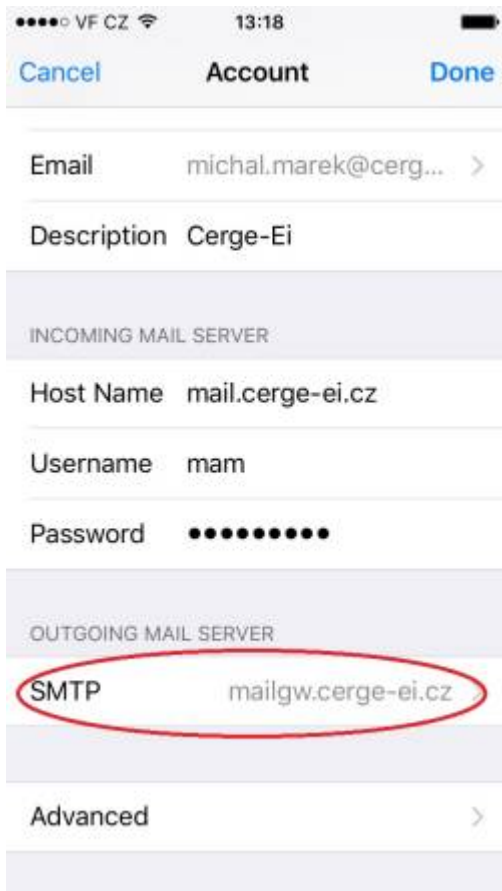

# Email Client Settings for Android (Generic Android Example)

For details about IMAP/SMTP settings see [general email client settings](#) article.

create new account

1. 2. 3. 4.

5. 6. 7. 8.

9.

From: <https://wiki.cerge-ei.cz/> - **CERGE-EI Infrastructure Services**

Permanent link: [https://wiki.cerge-ei.cz/doku.php?id=public:emai:client\\_settings\\_iphone&rev=1537190296](https://wiki.cerge-ei.cz/doku.php?id=public:emai:client_settings_iphone&rev=1537190296)

Last update: **2018-09-17 13:18**