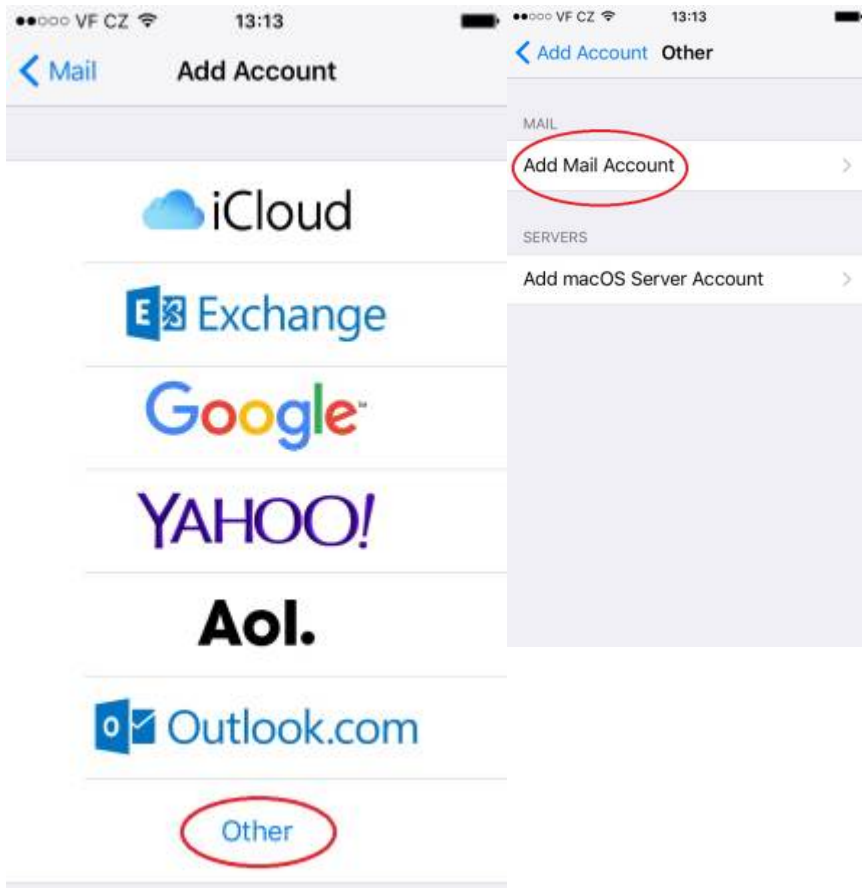

# Email Client Settings for Android (Generic Android Example)

For details about IMAP/SMTP settings see [general email client settings](#) article.

create new account

1. 2. 3. 4.

5. 6. 7. 8.

9.

From: <https://wiki.cerge-ei.cz/> - **CERGE-EI Infrastructure Services**