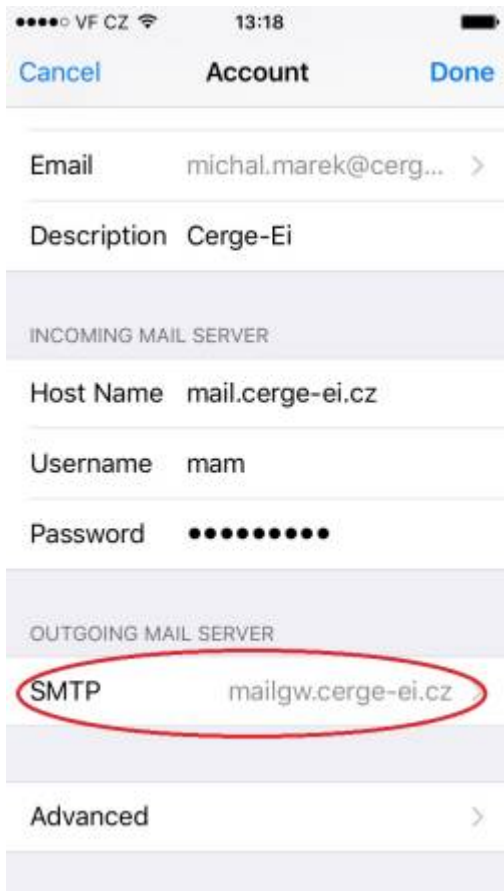

Email Client Settings for Android (Generic Android Example)

For details about IMAP/SMTP settings see [general email client settings](#) article.

create new account

1. 2. 3. 4.

5. 6. 7. 8.

9.

From: <https://wiki.cerge-ei.cz/> - **CERGE-EI Infrastructure Services**

Permanent link: https://wiki.cerge-ei.cz/doku.php?id=public:emai:client_settings_iphone&rev=1537190327

Last update: **2018-09-17 13:18**