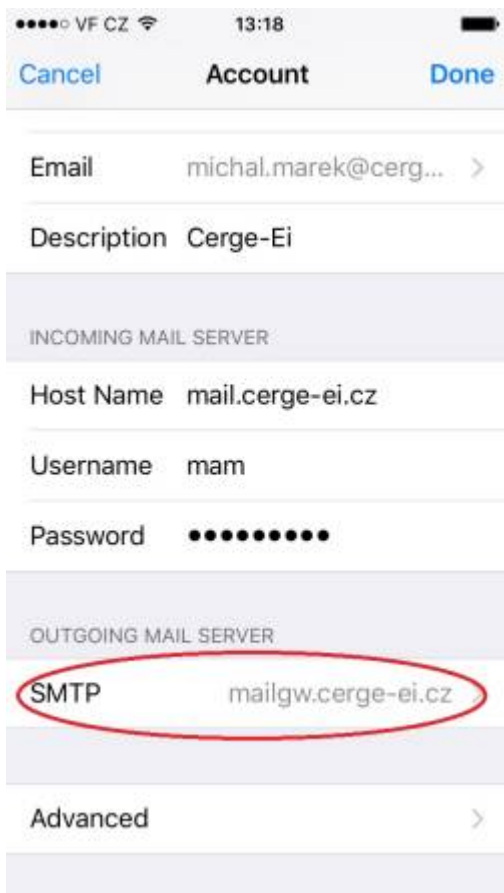

Email Client Settings for Android (Generic Android Example)

For details about IMAP/SMTP settings see [general email client settings](#) article.

create new account

1. 2. 3. 4.

5. 6. 7. 8.

9.

From: <https://wiki.cerge-ei.cz/> - **CERGE-EI Infrastructure Services**

Permanent link: https://wiki.cerge-ei.cz/doku.php?id=public:emai:client_settings_iphone&rev=1537190327

Last update: **2018-09-17 13:18**