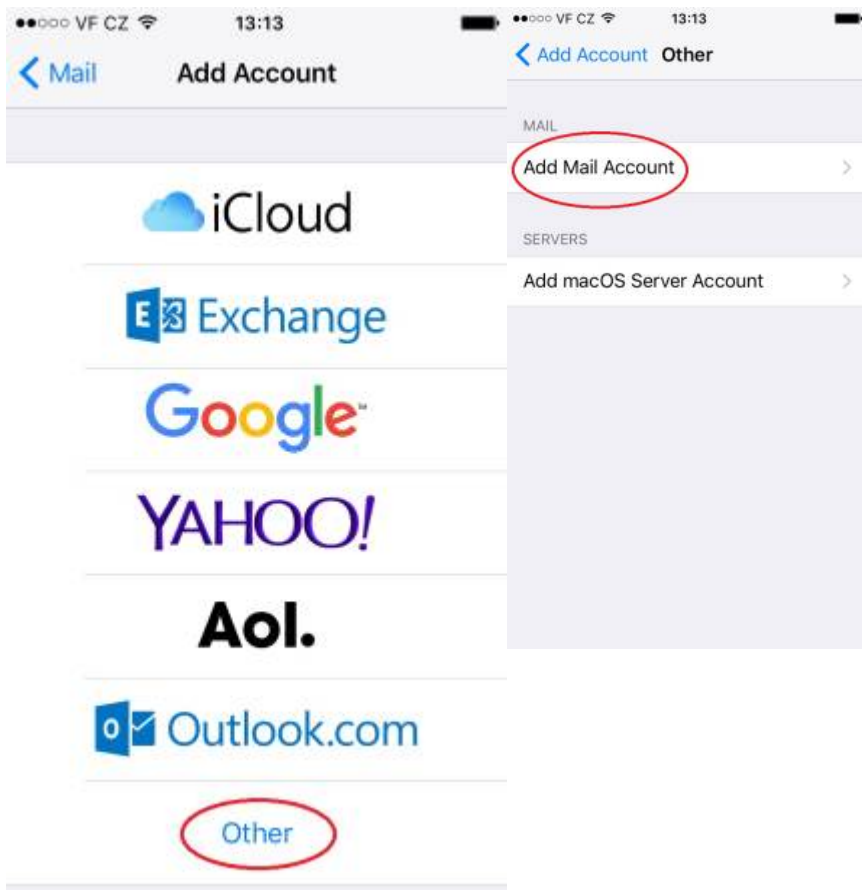

Email Client Settings for Android (Generic Android Example)

For details about IMAP/SMTP settings see [general email client settings](#) article.

create new account

1. 2. 3. 4.

5. 6. 7. 8.

9.

From: <https://wiki.cerge-ei.cz/> - **CERGE-EI Infrastructure Services**