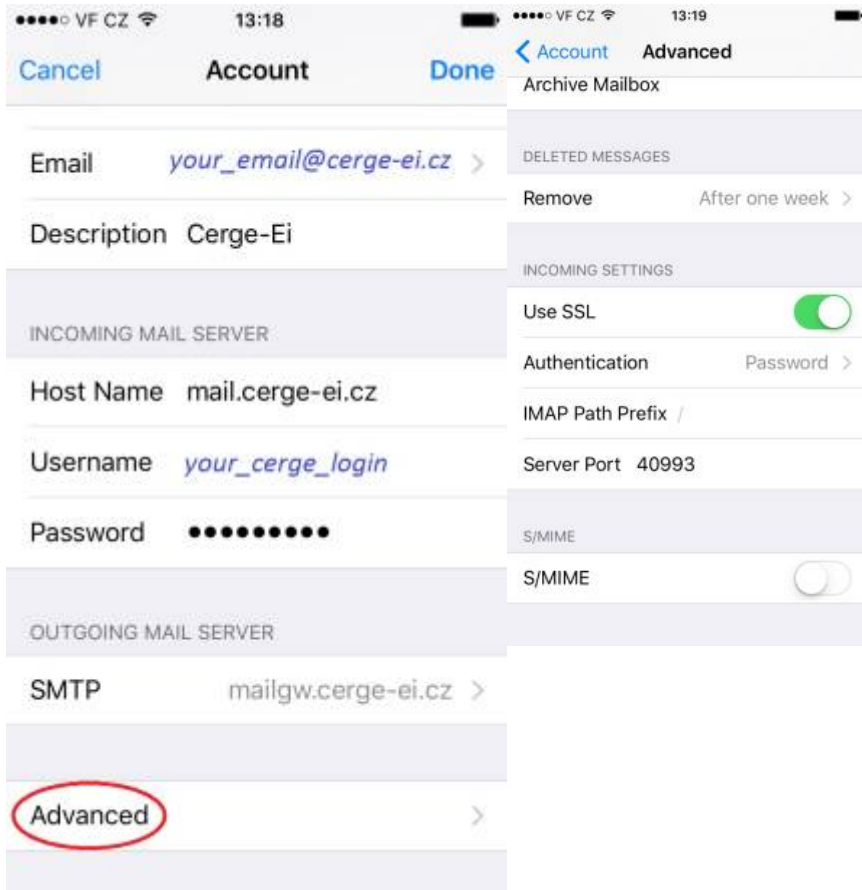

Email Client Settings for Android (Generic Android Example)

For details about IMAP/SMTP settings see [general email client settings](#) article.

create new account

1. 2. 3. 4.

5. 6. 7. 8.

9.

From: <https://wiki.cerge-ei.cz/> - **CERGE-EI Infrastructure Services**

Permanent link: https://wiki.cerge-ei.cz/doku.php?id=public:emai:client_settings_iphone&rev=1537190327

Last update: **2018-09-17 13:18**