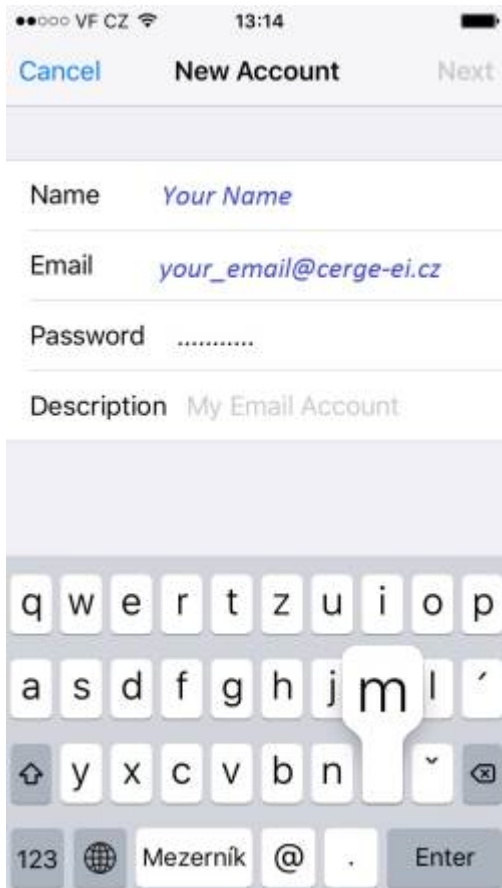

Email Client Settings for Android (Generic Android Example)

For details about IMAP/SMTP settings see [general email client settings](#) article.

create new account

1. 2. 3. 4.

5. 6. 7. 8.

9.

From: <https://wiki.cerge-ei.cz/> - **CERGE-EI Infrastructure Services**