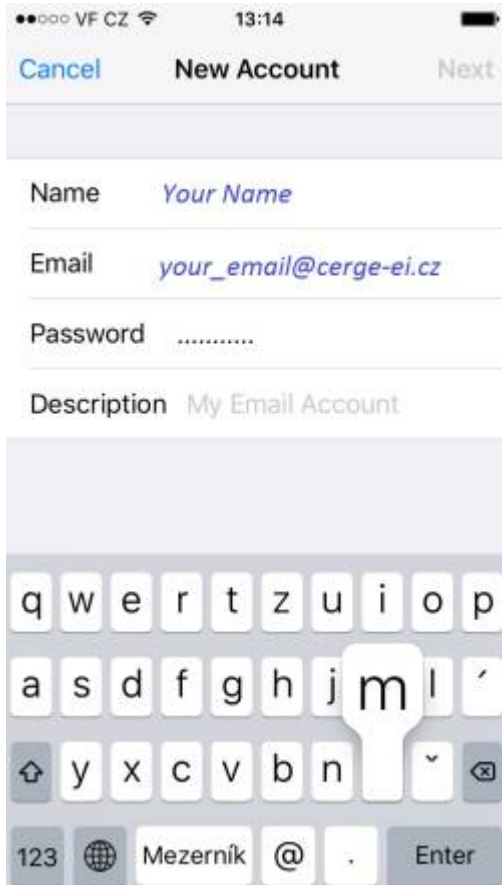

Email Client Settings for Android (Generic Android Example)

For details about IMAP/SMTP settings see [general email client settings](#) article.

create new account

1. 2. 3. 4.

5. 6. 7. 8.

From: <https://wiki.cerge-ei.cz/> - **CERGE-EI Infrastructure Services**