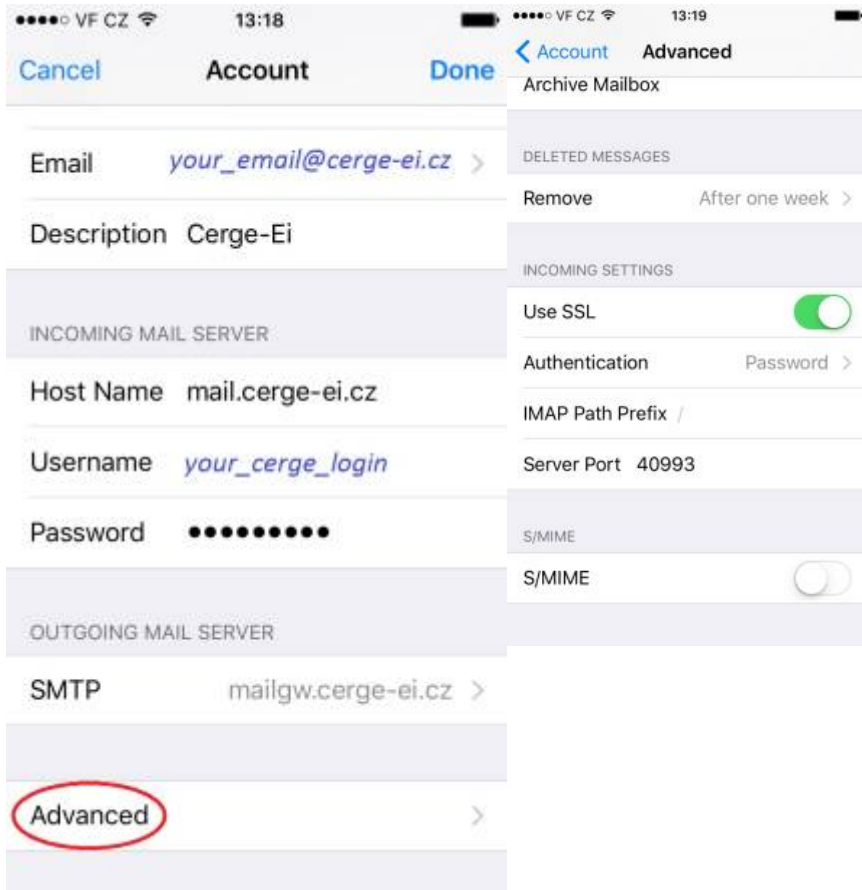

Email Client Settings for Android (Generic Android Example)

For details about IMAP/SMTP settings see [general email client settings](#) article.

create new account

1. 2. 3. 4.

5. 6. 7. 8.

From: <https://wiki.cerge-ei.cz/> - **CERGE-EI Infrastructure Services**

Permanent link: https://wiki.cerge-ei.cz/doku.php?id=public:emai:client_settings_iphone&rev=1537190370

Last update: **2018-09-17 13:19**