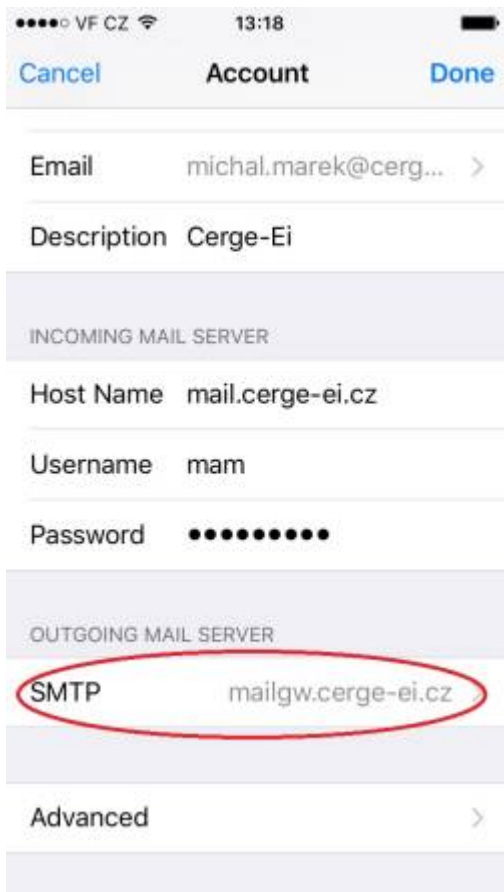

Email Client Settings for Android (Generic Android Example)

For details about IMAP/SMTP settings see [general email client settings](#) article.

create new account

1. 2. 3. 4.

5. 6. 7. 8.

9.

From: <https://wiki.cerge-ei.cz/> - **CERGE-EI Infrastructure Services**

Permanent link: https://wiki.cerge-ei.cz/doku.php?id=public:emai:client_settings_iphone&rev=1537190370

Last update: **2018-09-17 13:19**