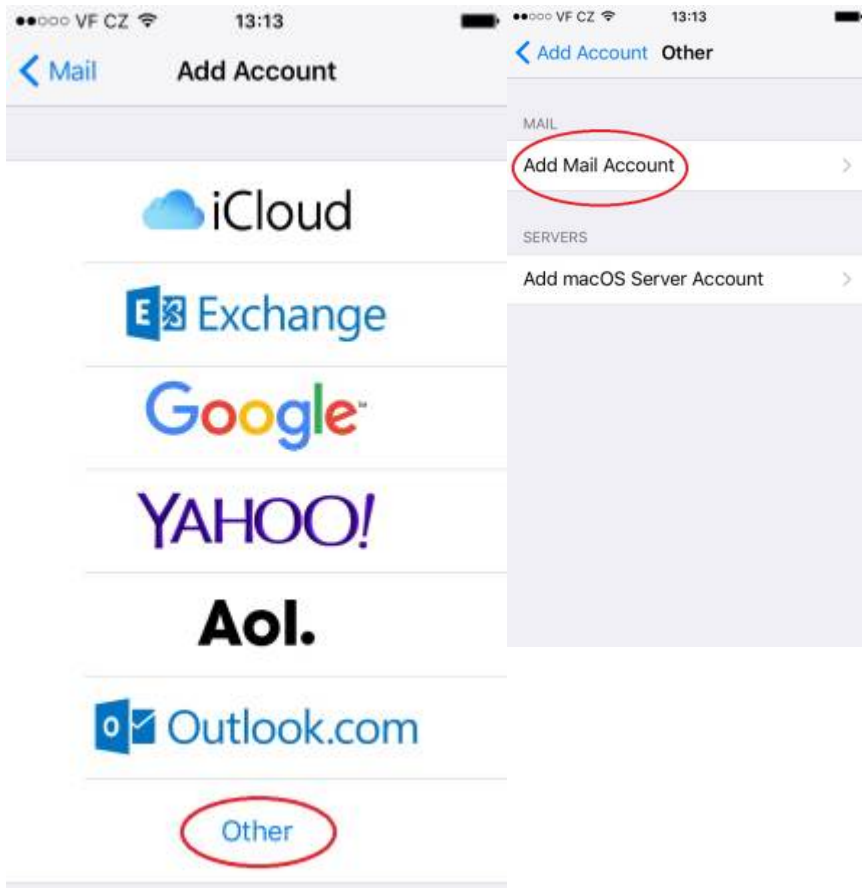

Email Client Settings for Android (Generic Android Example)

For details about IMAP/SMTP settings see [general email client settings](#) article.

create new account

1. 2. 3. 4.

5. 6. 7. 8.

From: <https://wiki.cerge-ei.cz/> - **CERGE-EI Infrastructure Services**