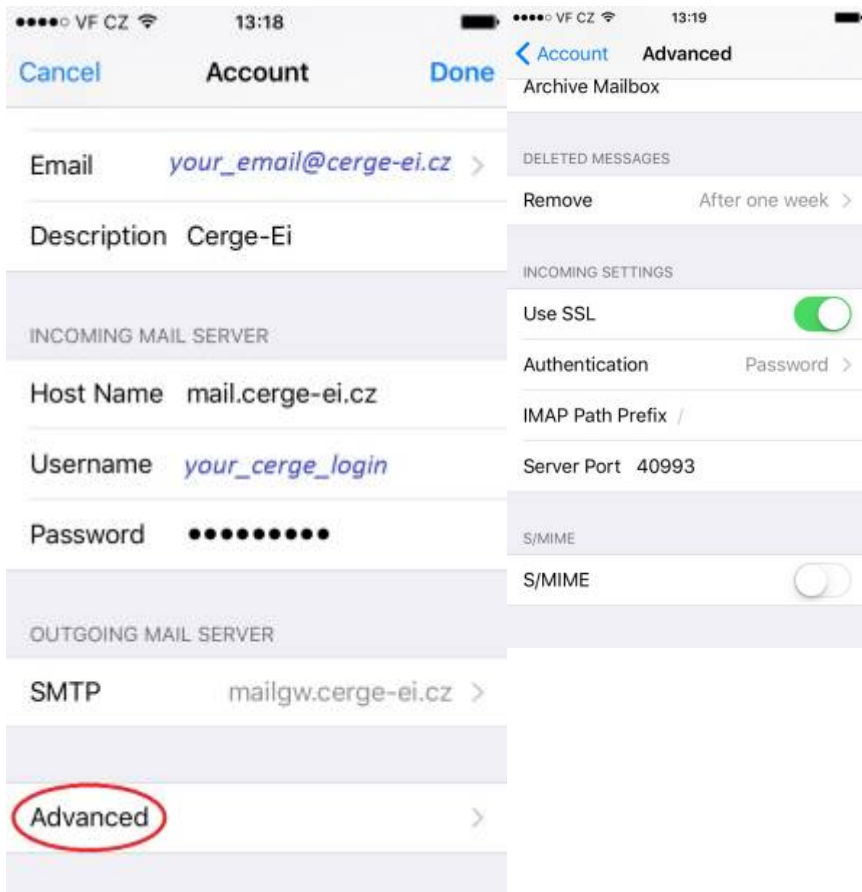

Email Client Settings for Android (Generic Android Example)

For details about IMAP/SMTP settings see [general email client settings](#) article.

create new account

1. 2. 3. 4.

5. 6. 7. 8.

9.

From: <https://wiki.cerge-ei.cz/> - **CERGE-EI Infrastructure Services**