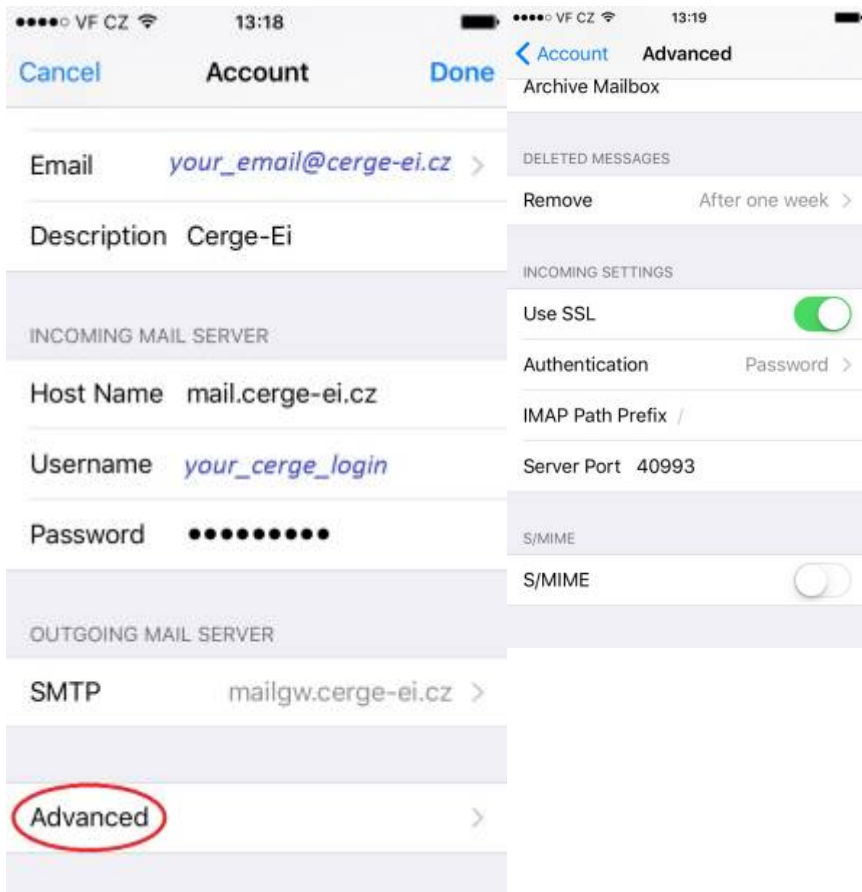

# Email Client Settings for Android (Generic Android Example)

For details about IMAP/SMTP settings see [general email client settings](#) article.

create new account

1. 2. 3. 4.

5. 6. 7. 8.

9.

From: <https://wiki.cerge-ei.cz/> - **CERGE-EI Infrastructure Services**