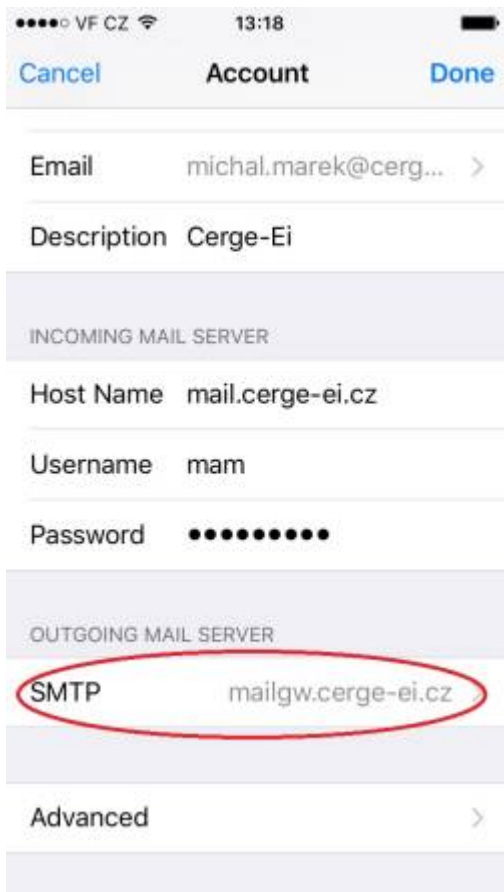

Email Client Settings for Android (Generic Android Example)

For details about IMAP/SMTP settings see [general email client settings](#) article.

create new account

1. 2. 3. 4.

5. 6. 7. 8.

9.

From: <https://wiki.cerge-ei.cz/> - **CERGE-EI Infrastructure Services**

Permanent link: https://wiki.cerge-ei.cz/doku.php?id=public:emai:client_settings_iphone&rev=1537190415

Last update: **2018-09-17 13:20**