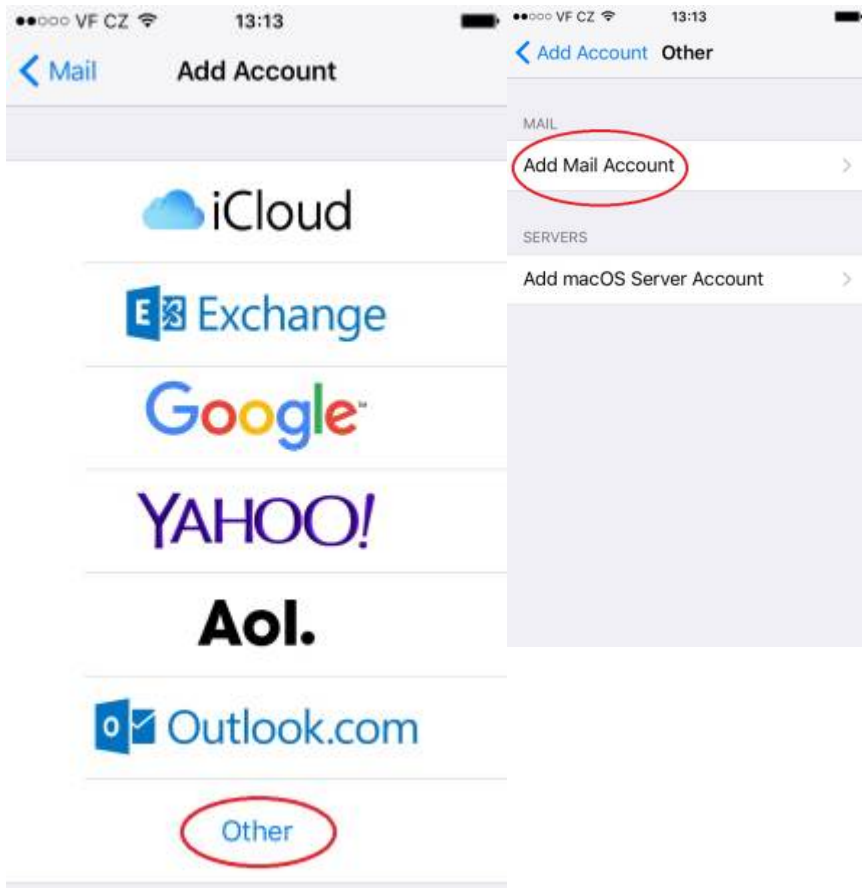

Email Client Settings for Android (Generic Android Example)

For details about IMAP/SMTP settings see [general email client settings](#) article.

create new account

1. 2. 3. 4.

5. 6. 7. 8.

9.

From: <https://wiki.cerge-ei.cz/> - **CERGE-EI Infrastructure Services**