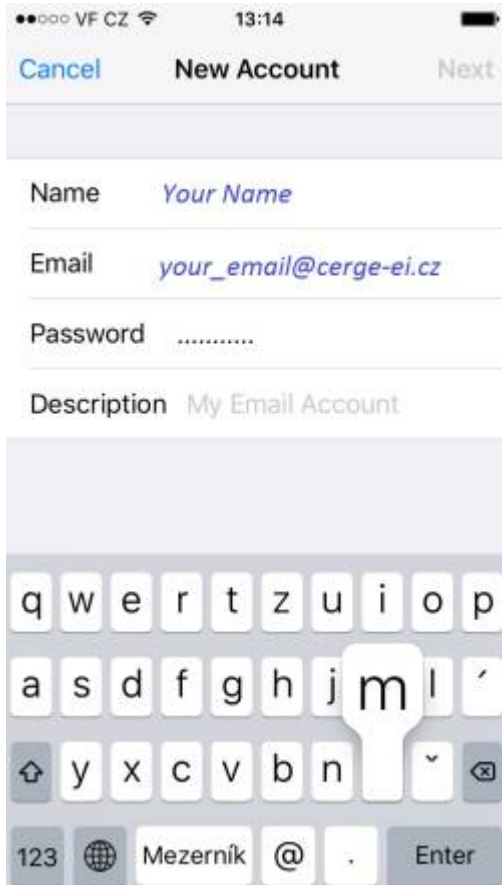

# Email Client Settings for Android (Generic Android Example)

For details about IMAP/SMTP settings see [general email client settings](#) article.

create new account

1. 2. 3. 4.

5. 6. 7. 8.

9.

From: <https://wiki.cerge-ei.cz/> - **CERGE-EI Infrastructure Services**