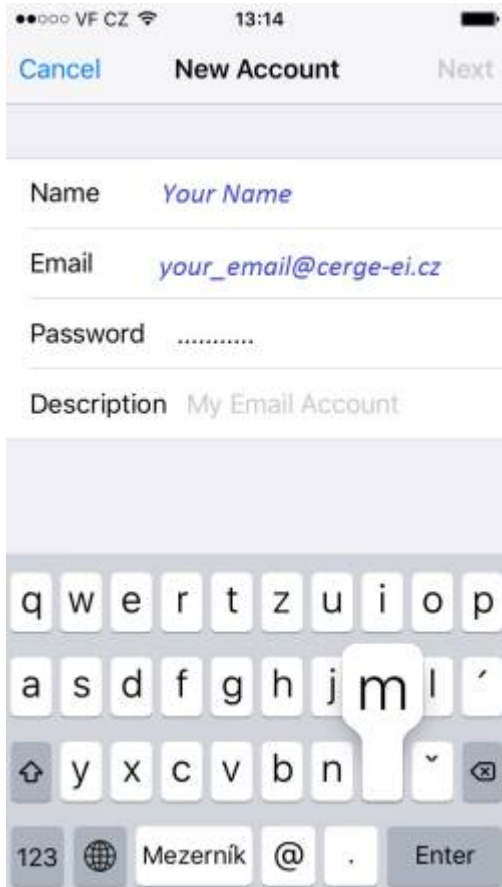

Email Client Settings for Android (Generic Android Example)

For details about IMAP/SMTP settings see [general email client settings](#) article.

create new account

1. 2. 3. 4.

5. 6. 7. 8.

9.

From: <https://wiki.cerge-ei.cz/> - **CERGE-EI Infrastructure Services**