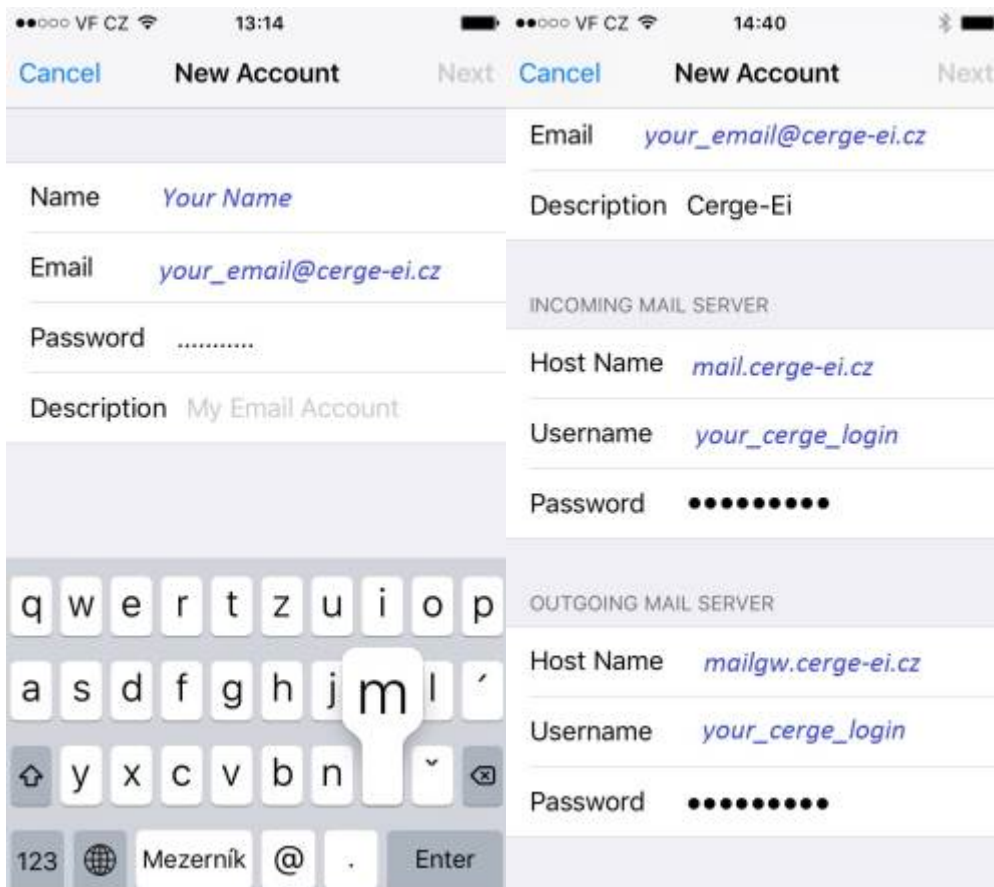

Email Client Settings for Android (Generic Android Example)

For details about IMAP/SMTP settings see [general email client settings](#) article.

create new account

1. 2. 3. 4.

5. 6. 7. 8.

9.

From: <https://wiki.cerge-ei.cz/> - **CERGE-EI Infrastructure Services**