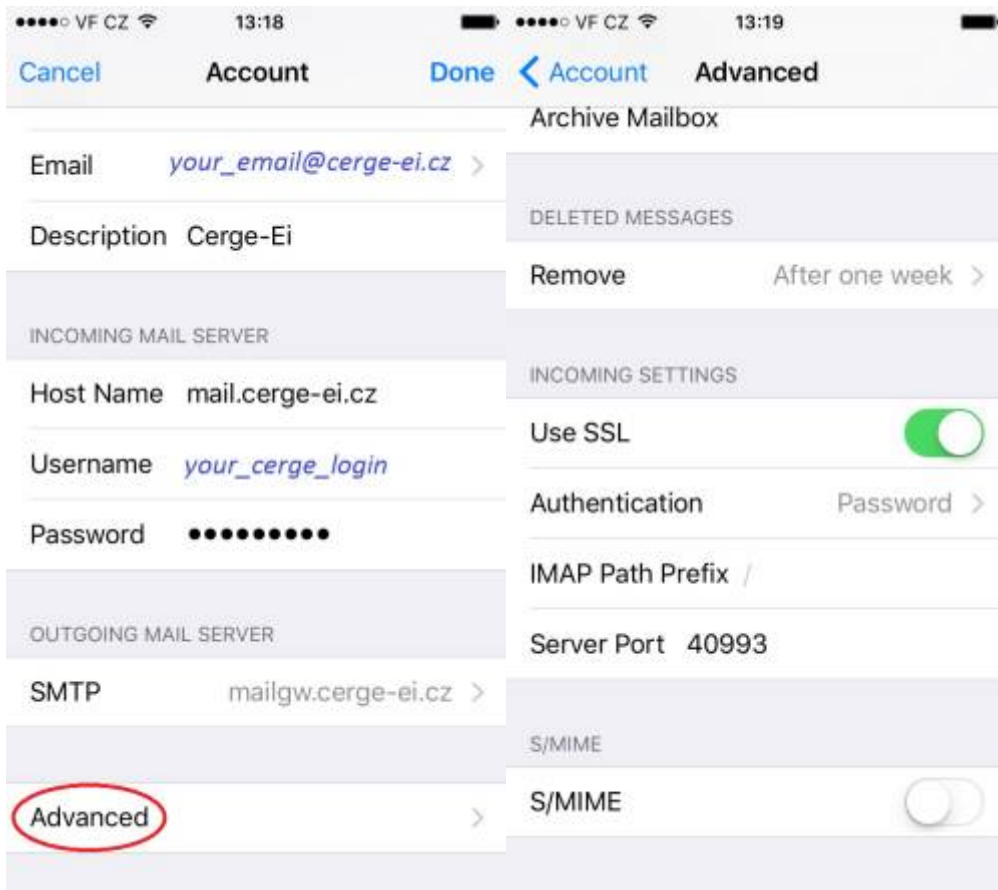

Email Client Settings for Android (Generic Android Example)

For details about IMAP/SMTP settings see [general email client settings](#) article.

create new account

1. 2. 3. 4.

5. 6. 7. 8.

9.

From: <https://wiki.cerge-ei.cz/> - **CERGE-EI Infrastructure Services**