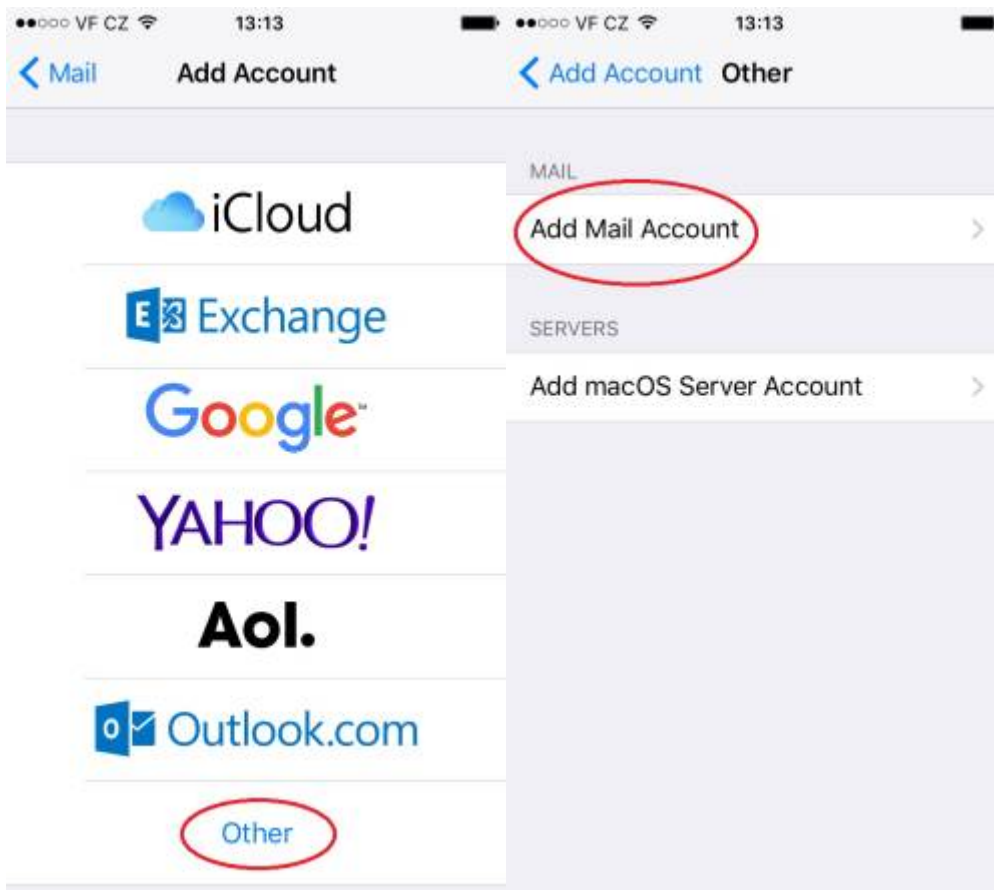

Email Client Settings for Android (Generic Android Example)

For details about IMAP/SMTP settings see [general email client settings](#) article.

create new account

1. 2. 3. 4.

5. 6. 7. 8.

9.

From: <https://wiki.cerge-ei.cz/> - **CERGE-EI Infrastructure Services**