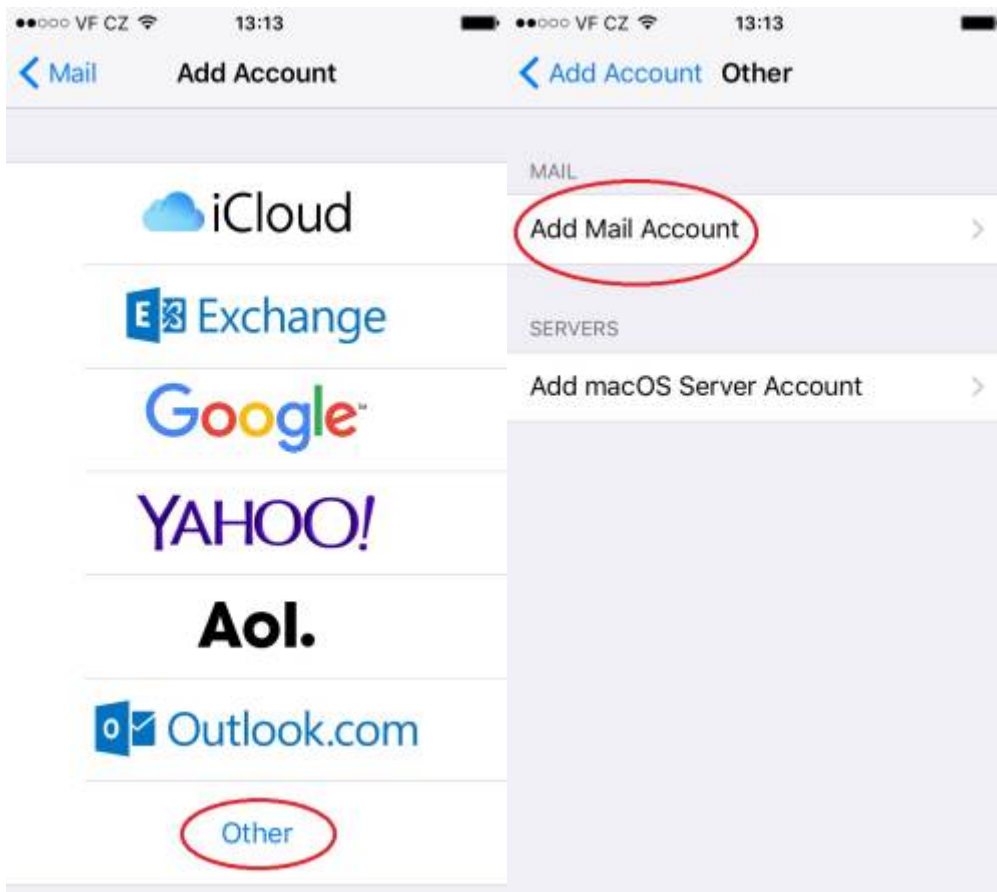

# Email Client Settings for Android (Generic Android Example)

For details about IMAP/SMTP settings see [general email client settings](#) article.

create new account

1. 2. 3. 4.

5. 6. 7. 8.

9.

From: <https://wiki.cerge-ei.cz/> - **CERGE-EI Infrastructure Services**