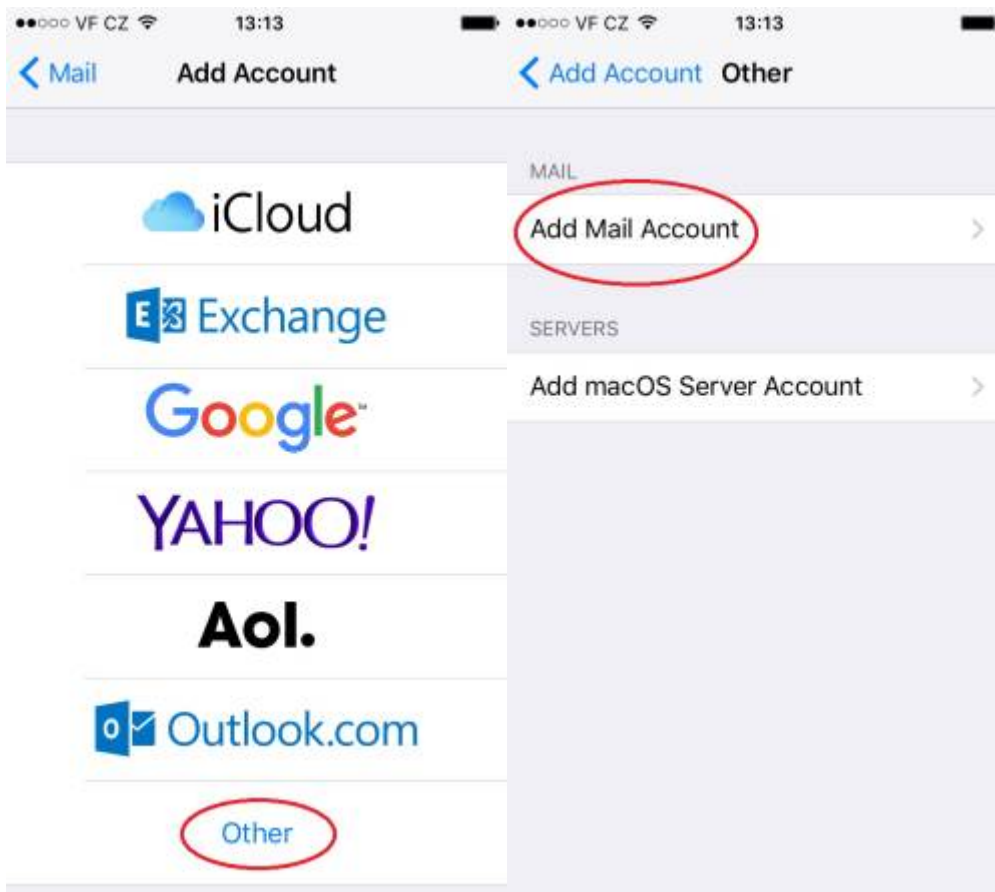

Email Client Settings for Android (Generic Android Example)

For details about IMAP/SMTP settings see [general email client settings](#) article.

create new account

1. 2. 3. 4.

5. 6. 7. 8.

9.

From: <https://wiki.cerge-ei.cz/> - **CERGE-EI Infrastructure Services**