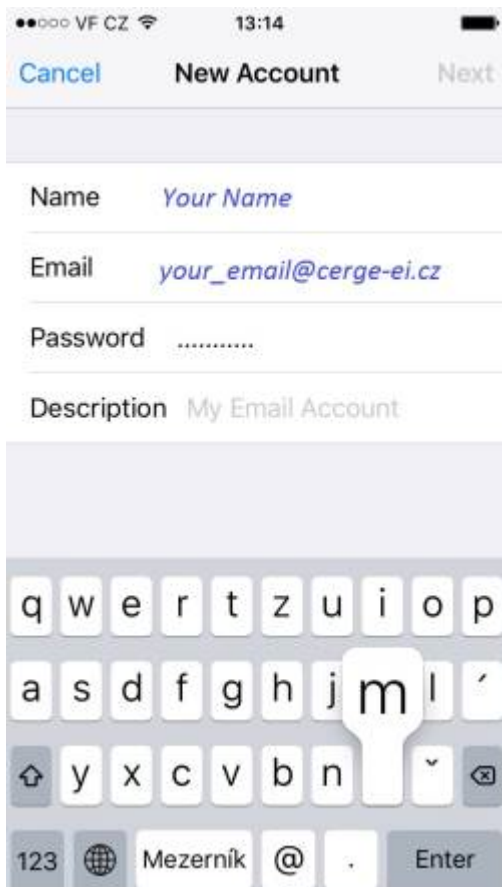

Email Client Settings for Android (Generic Android Example)

For details about IMAP/SMTP settings see [general email client settings](#) article.

create new account

1. 2. 3. 4.

5. 6. 7. 8.

9.

From: <https://wiki.cerge-ei.cz/> - **CERGE-EI Infrastructure Services**