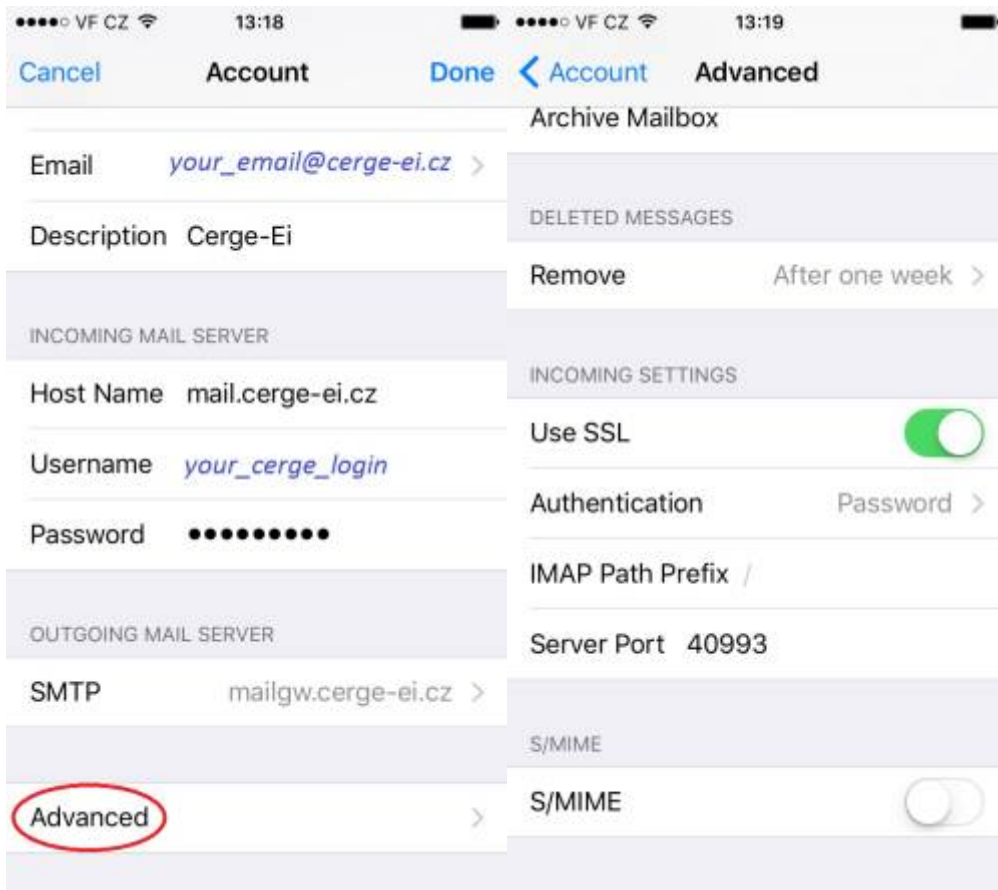

Email Client Settings for Android (Generic Android Example)

For details about IMAP/SMTP settings see [general email client settings](#) article.

create new account

1. 2. 3. 4.

5. 6. 7. 8.

9.

From: <https://wiki.cerge-ei.cz/> - **CERGE-EI Infrastructure Services**