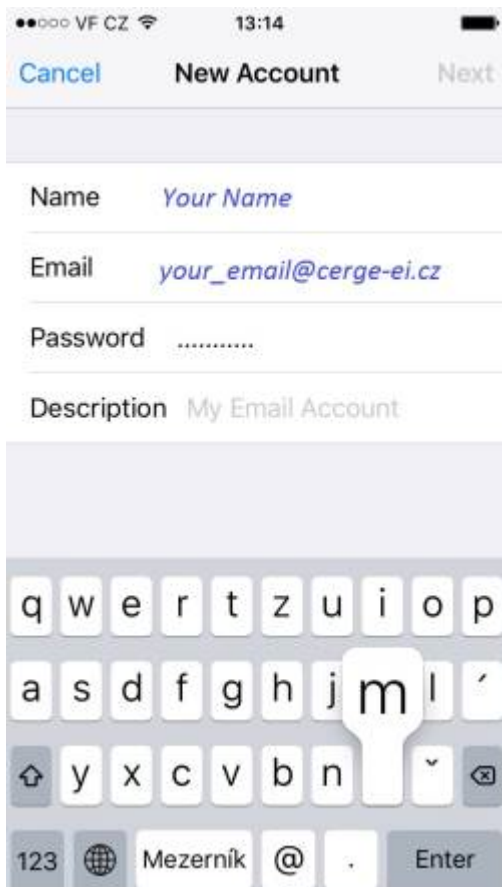

# Email Client Settings for Android (Generic Android Example)

For details about IMAP/SMTP settings see [general email client settings](#) article.

create new account

1. 2. 3. 4.

5. 6. 7. 8.

9.

From: <https://wiki.cerge-ei.cz/> - **CERGE-EI Infrastructure Services**