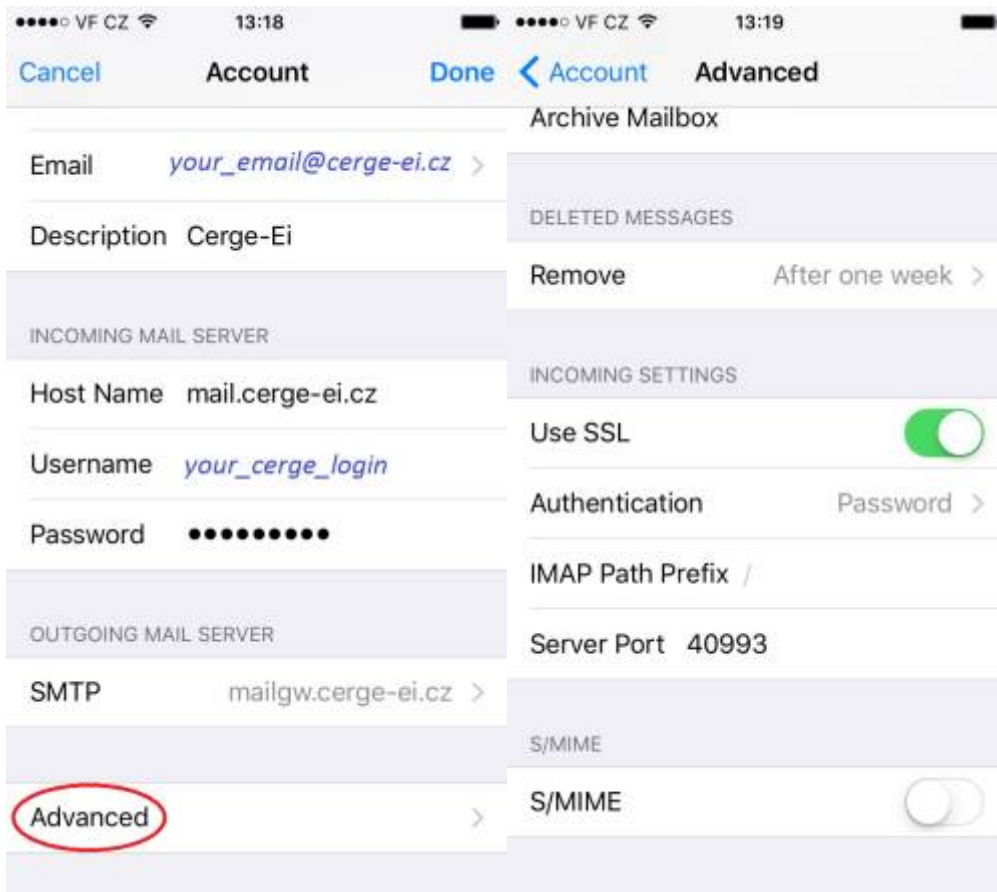

# Email Client Settings for Android (Generic Android Example)

For details about IMAP/SMTP settings see [general email client settings](#) article.

create new account

1. 2. 3. 4.

5. 6. 7. 8.

9.

From: <https://wiki.cerge-ei.cz/> - **CERGE-EI Infrastructure Services**