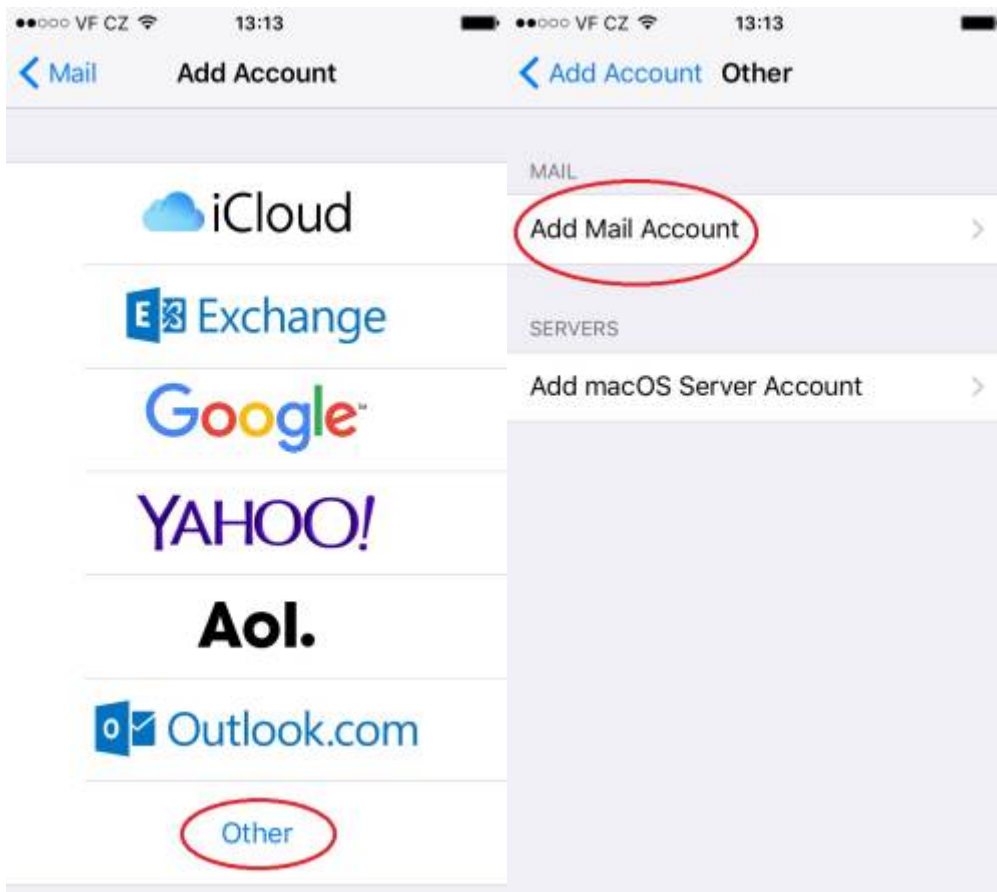

Email Client Settings for iPhone (Generic iPhone Example)

For details about IMAP/SMTP settings see [general email client settings](#) article.

create new account

1. 2. 3. 4.

5. 6. 7. 8.

9.

From: <https://wiki.cerge-ei.cz/> - **CERGE-EI Infrastructure Services**