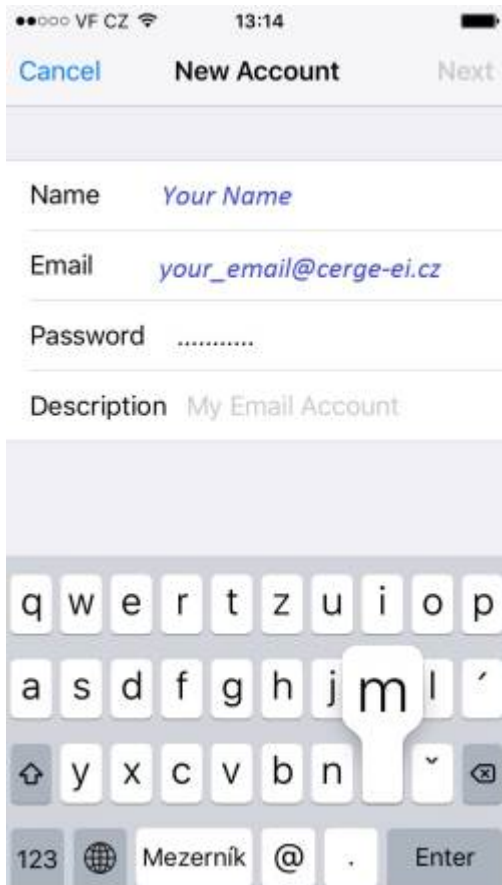

Email Client Settings for iPhone (Generic iPhone Example)

For details about IMAP/SMTP settings see [general email client settings](#) article.

create new account

1. 2. 3. 4.

5. 6. 7. 8.

9.

From: <https://wiki.cerge-ei.cz/> - **CERGE-EI Infrastructure Services**