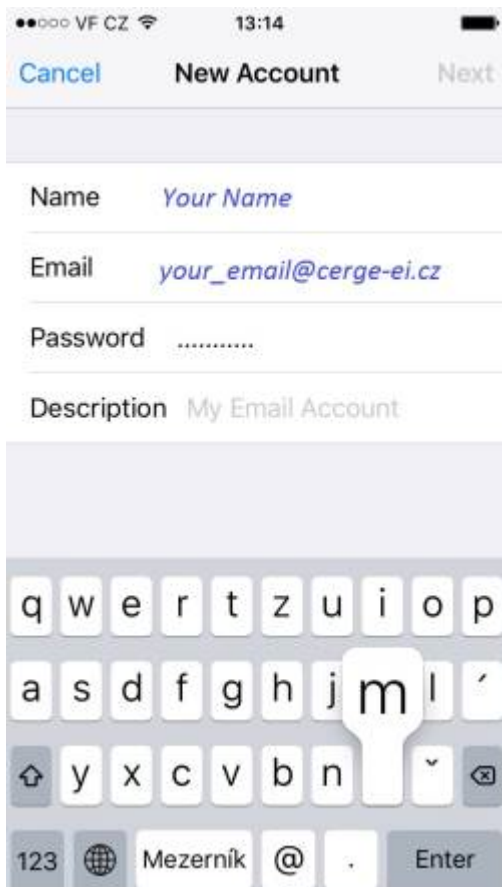

# Email Client Settings for iPhone (Generic iPhone Example)

For details about IMAP/SMTP settings see [general email client settings](#) article.

create new account

1. 2. 3. 4.

5. 6. 7. 8.

9.

From: <https://wiki.cerge-ei.cz/> - **CERGE-EI Infrastructure Services**