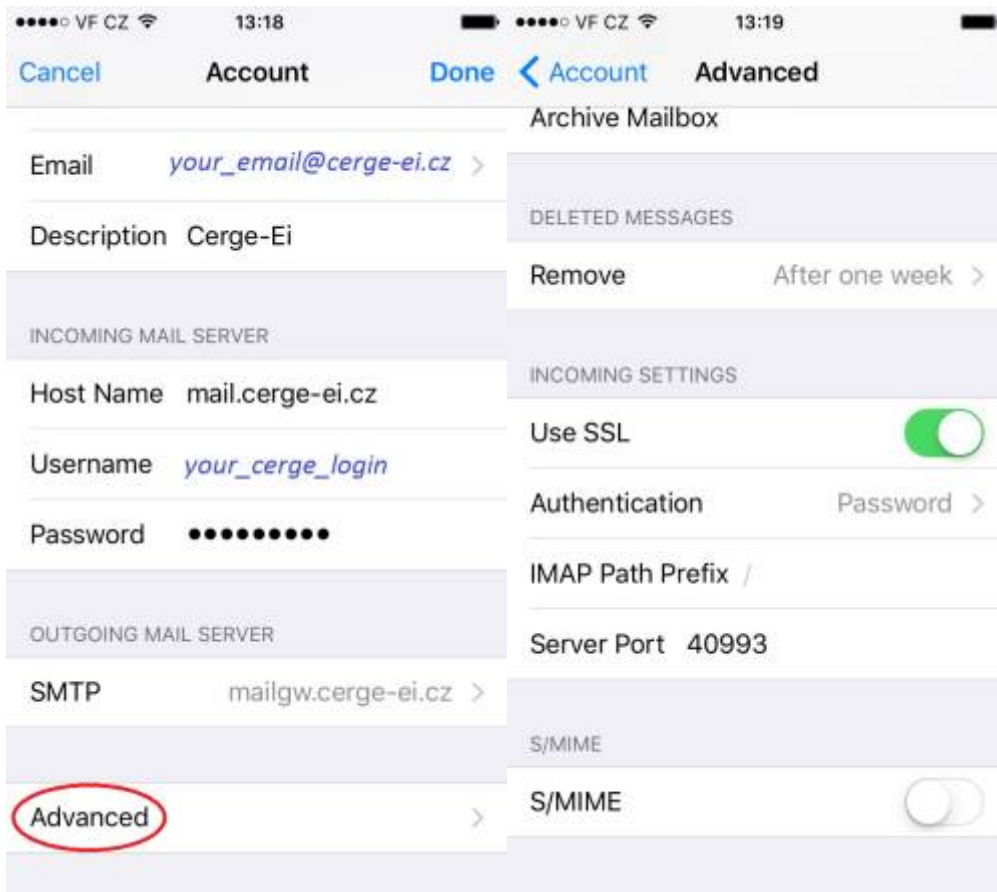

Email Client Settings for iPhone (Generic iPhone Example)

For details about IMAP/SMTP settings see [general email client settings](#) article.

create new account

1. 2. 3. 4.

5. 6. 7. 8.

9.

From: <https://wiki.cerge-ei.cz/> - **CERGE-EI Infrastructure Services**