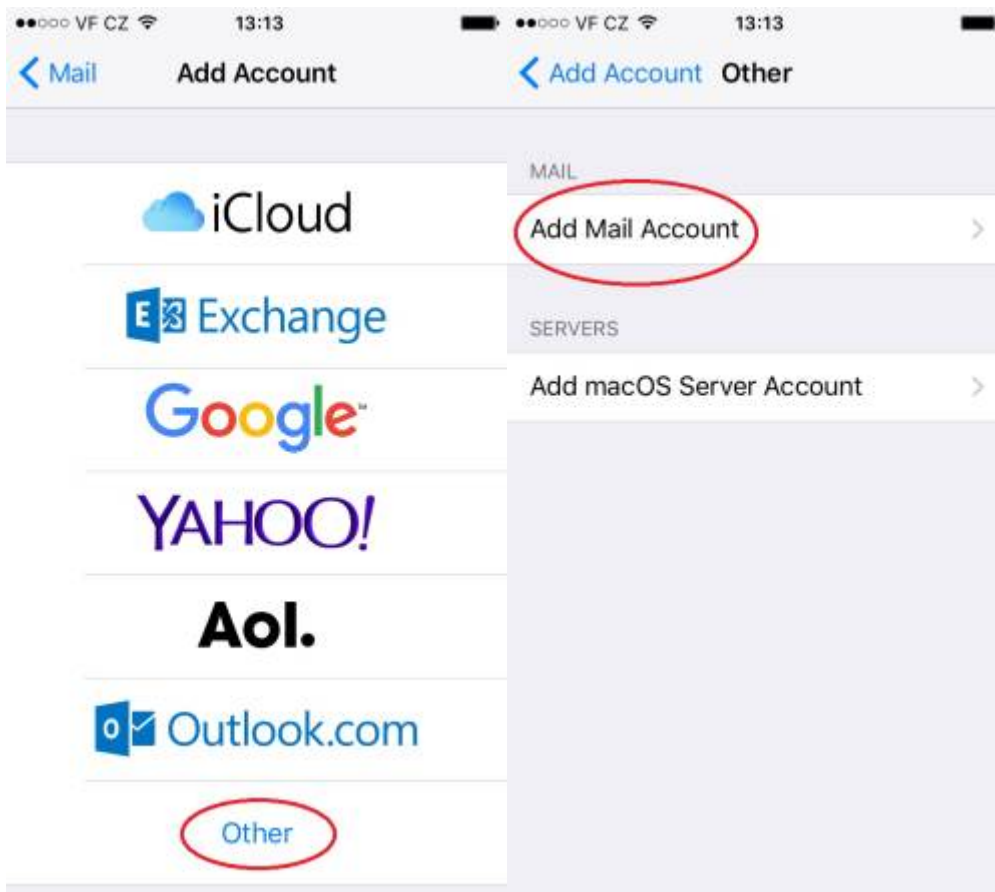

# Email Client Settings for iPhone (Generic iPhone Example)

For details about IMAP/SMTP settings see [general email client settings](#) article.

create new account

1. 2. 3. 4.

5. 6. 7. 8.

9.

From: <https://wiki.cerge-ei.cz/> - **CERGE-EI Infrastructure Services**