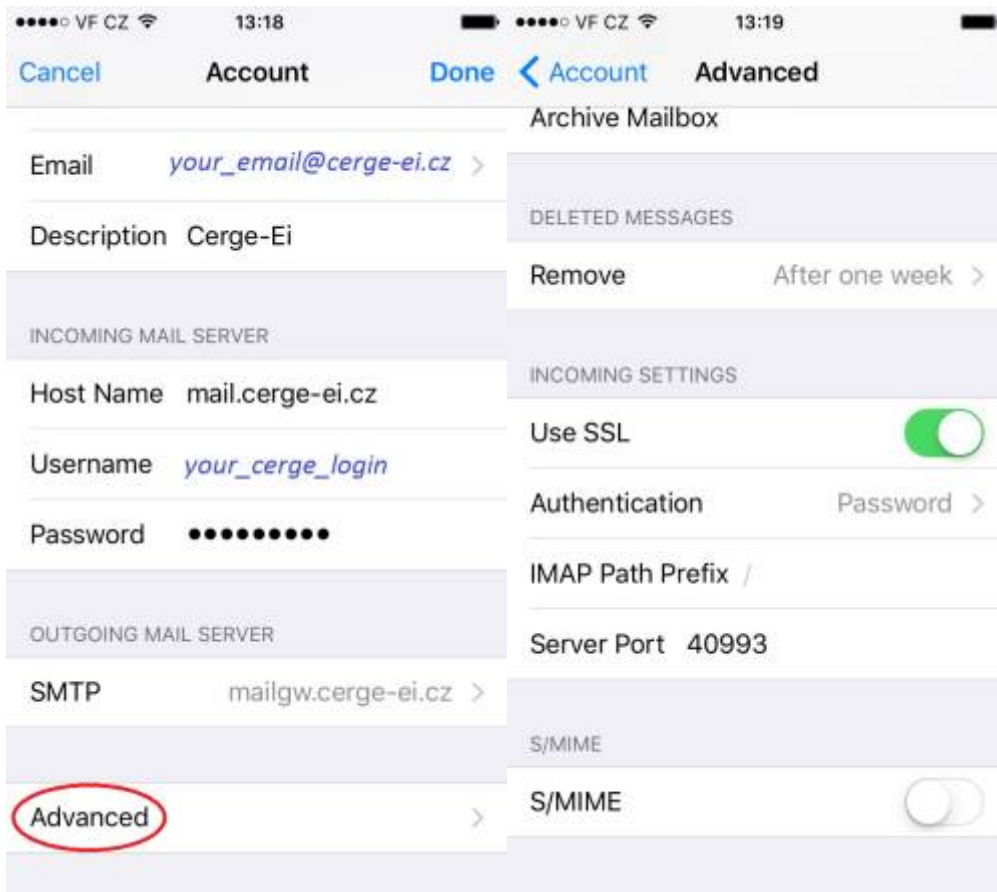

# Email Client Settings for iPhone (Generic iPhone Example)

For details about IMAP/SMTP settings see [general email client settings](#) article.

create new account

1. 2. 3. 4.

5. 6. 7. 8.

9.

From: <https://wiki.cerge-ei.cz/> - **CERGE-EI Infrastructure Services**