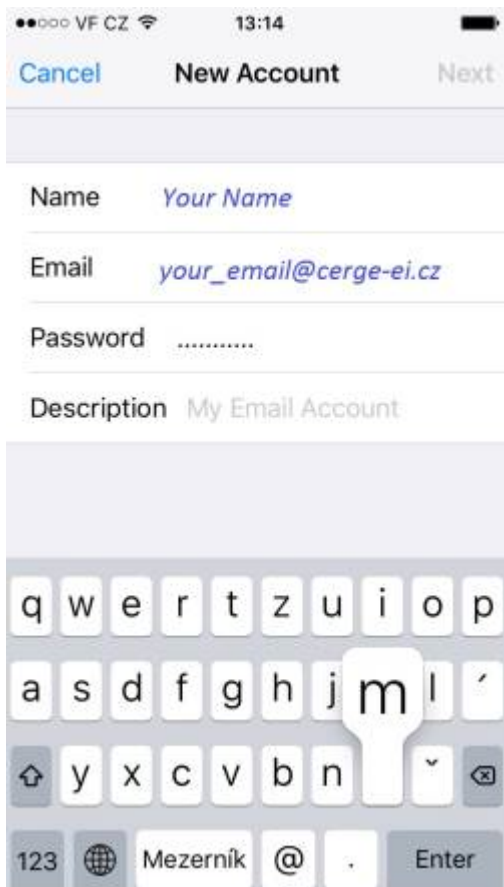

Email Client Settings for iPhone (Generic iPhone Example)

For details about IMAP/SMTP settings see [general email client settings](#) article.

create new account

1. 2. 3. 4.

5. 6. 7. 8.

9.

From: <https://wiki.cerge-ei.cz/> - **CERGE-EI Infrastructure Services**