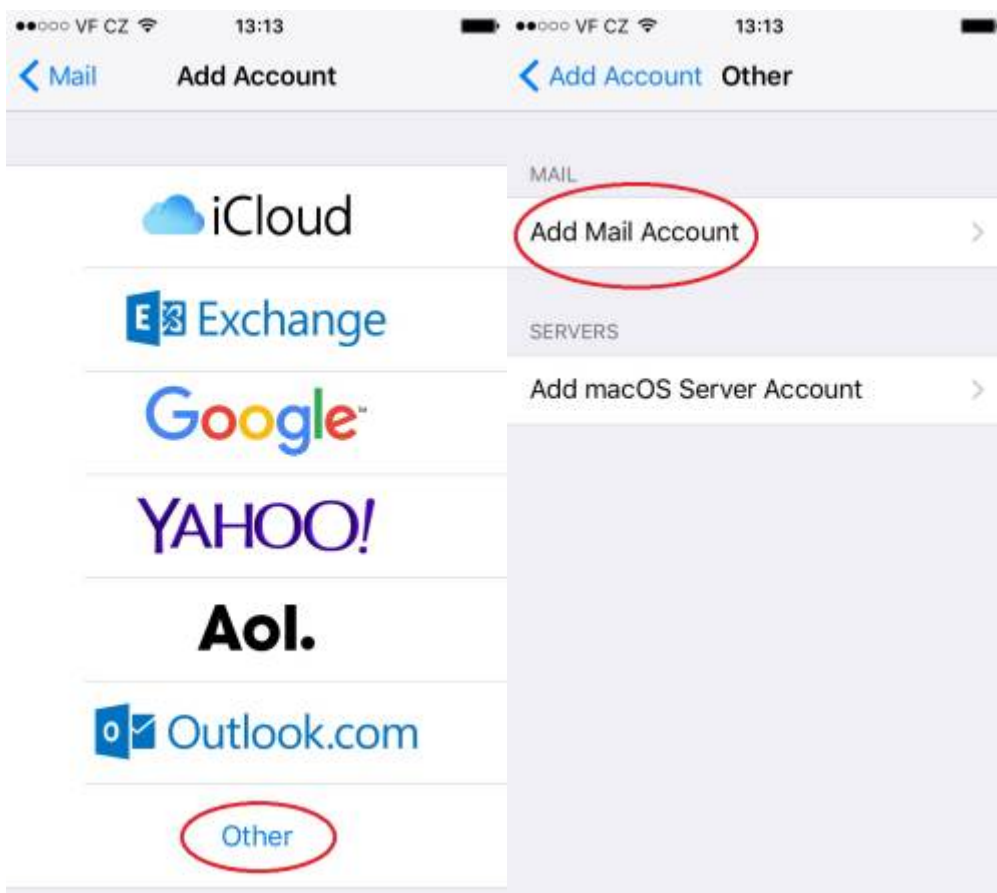

Email Client Settings for iPhone (Generic iPhone Example)

For details about IMAP/SMTP settings see [general email client settings](#) article.

create new account

1. 2. 3. 4.

5. 6. 7. 8.

9.

From: <https://wiki.cerge-ei.cz/> - **CERGE-EI Infrastructure Services**