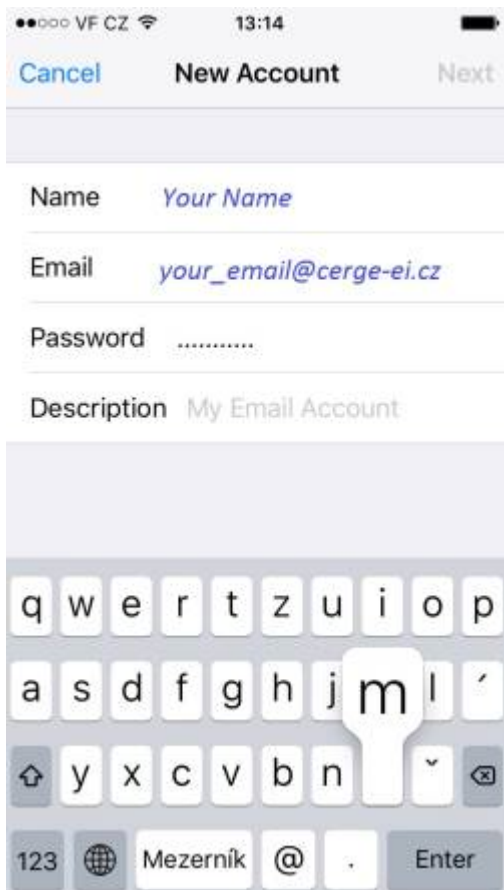

Email Client Settings for iPhone (Generic iPhone Example)

For details about IMAP/SMTP settings see [general email client settings](#) article.

create new account

1. 2. 3. 4.

5. 6. 7. 8.

9.

From: <https://wiki.cerge-ei.cz/> - **CERGE-EI Infrastructure Services**