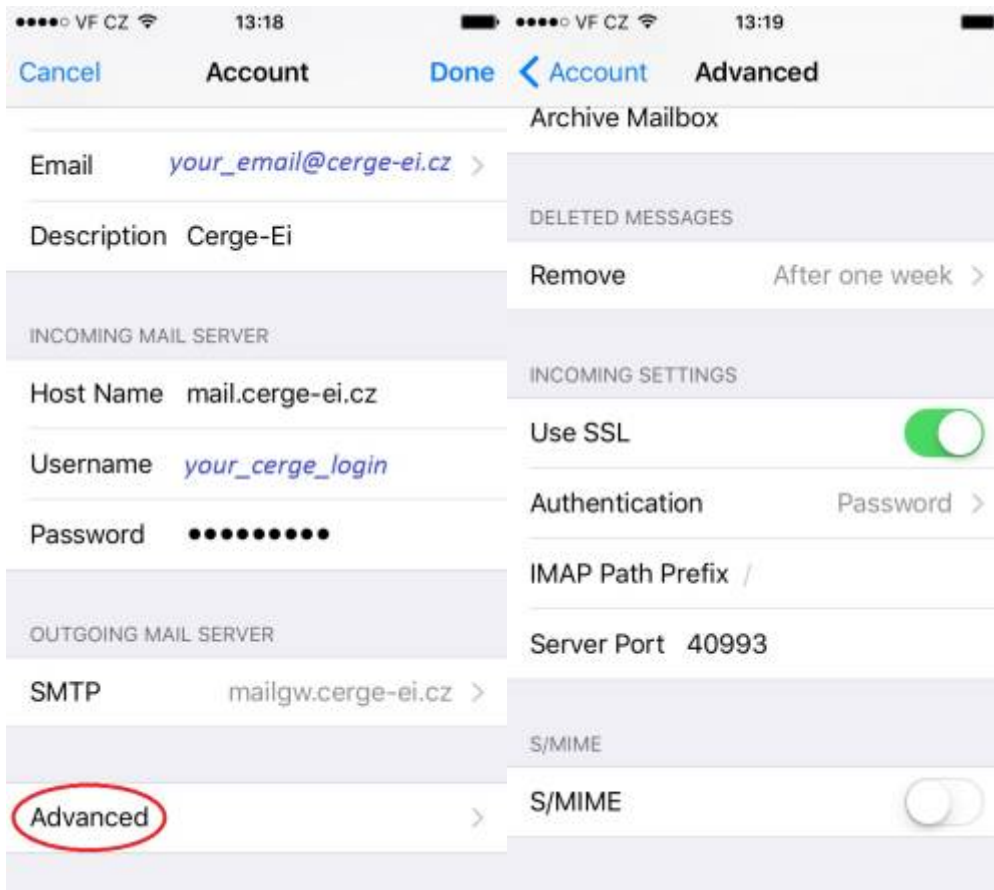

Email Client Settings for iPhone (Generic iPhone Example)

For details about IMAP/SMTP settings see [general email client settings](#) article.

create new account

1. 2. 3. 4.

5. 6. 7. 8.

9.

From: <https://wiki.cerge-ei.cz/> - **CERGE-EI Infrastructure Services**