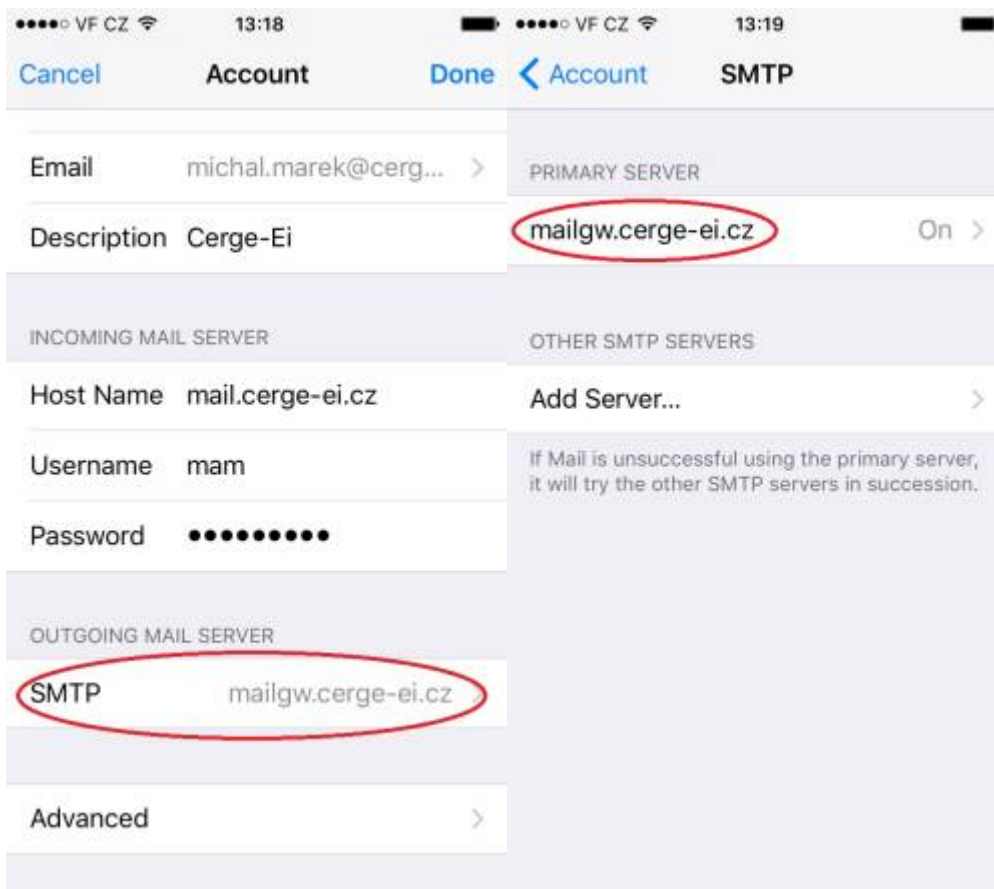

Email Client Settings for iPhone (Generic iPhone Example)

For details about IMAP/SMTP settings see [general email client settings](#) article.

create new account

1. 2. 3. 4.

5. 6. 7. 8.

9.

From: <https://wiki.cerge-ei.cz/> - **CERGE-EI Infrastructure Services**