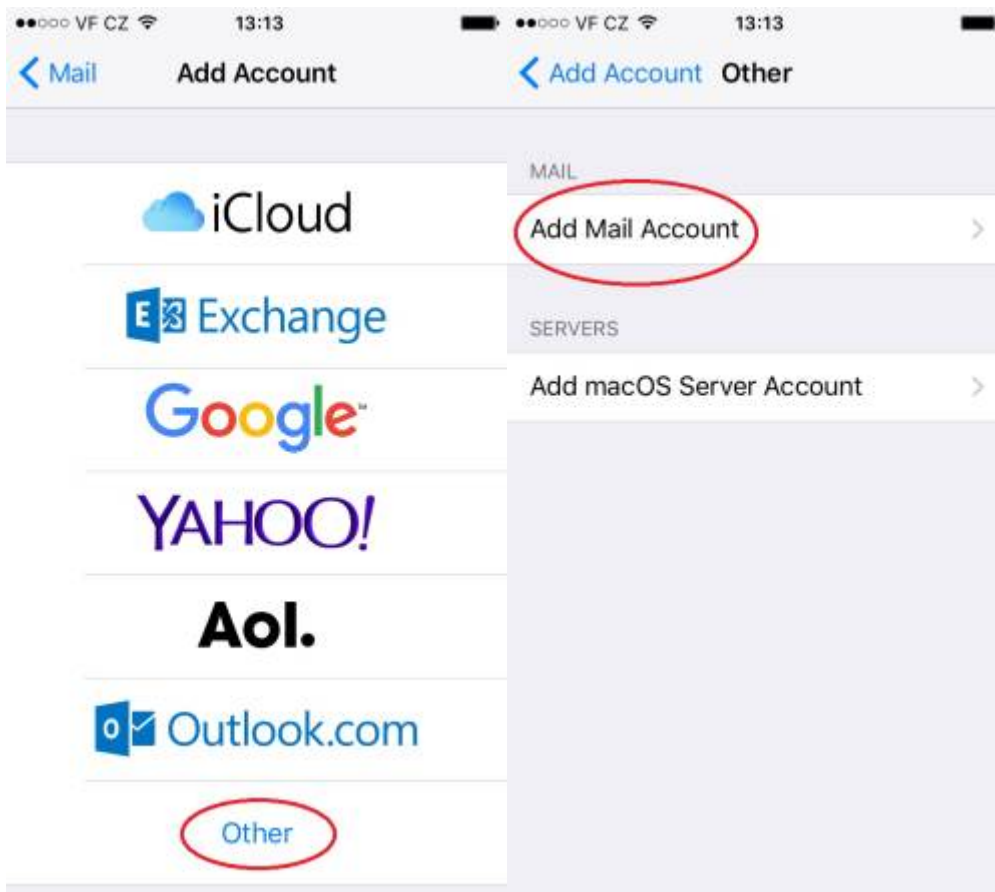

Email Client Settings for iPhone (Generic iPhone Example)

For details about IMAP/SMTP settings see [general email client settings](#) article.

create new account

1. 2. 3. 4.

5. 6. 7. 8.

9.

From: <https://wiki.cerge-ei.cz/> - **CERGE-EI Infrastructure Services**