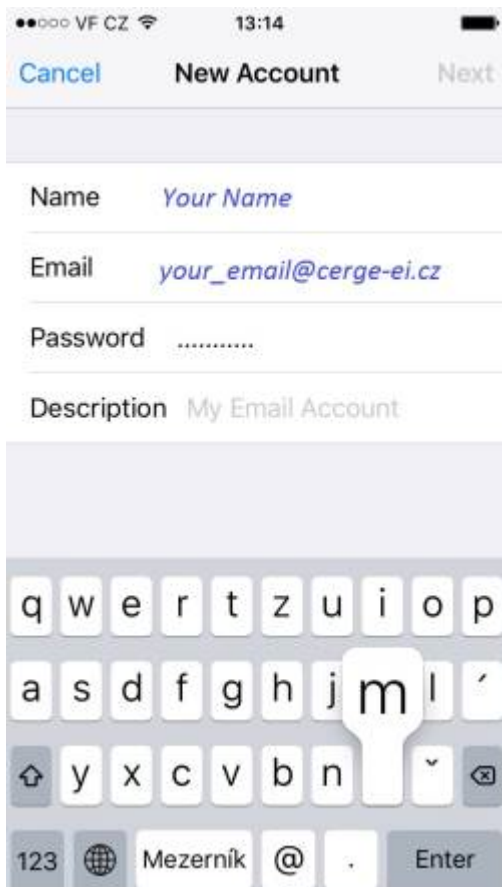

Email Client Settings for iPhone (Generic iPhone Example)

For details about IMAP/SMTP settings see [general email client settings](#) article.

create new account

1. 2. 3. 4.

5. 6. 7. 8.

9.

From: <https://wiki.cerge-ei.cz/> - **CERGE-EI Infrastructure Services**