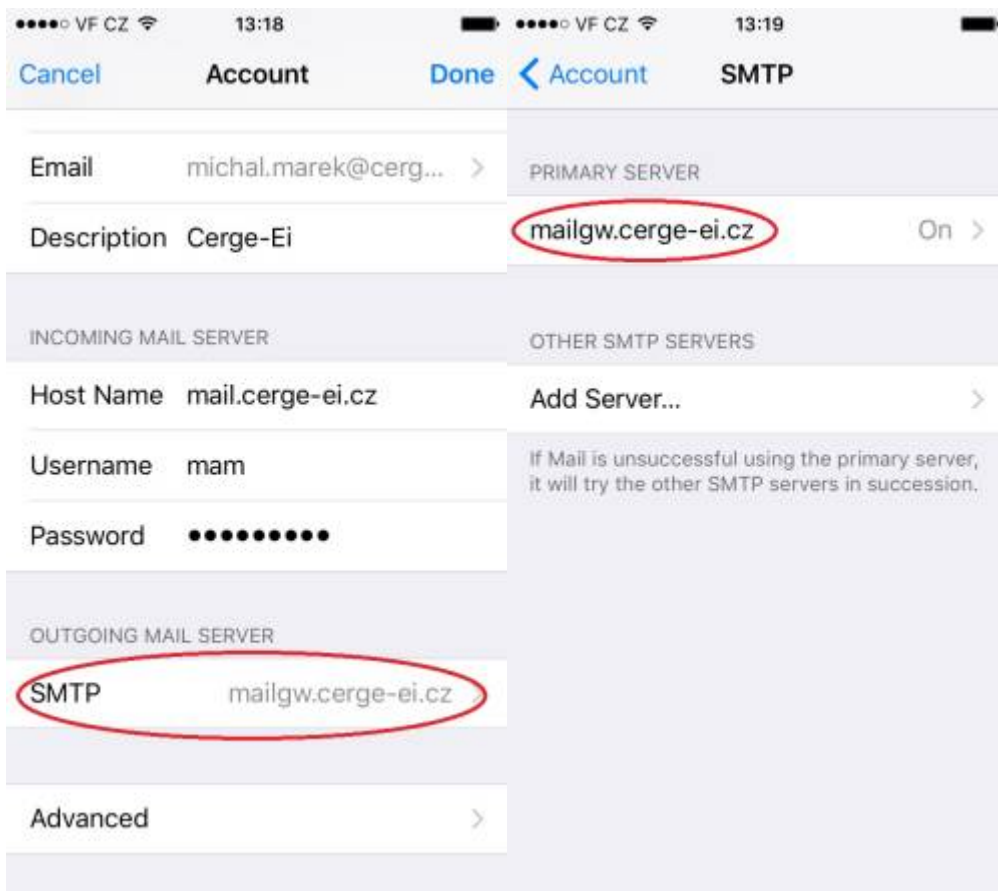

Email Client Settings for iPhone (Generic iPhone Example)

For details about IMAP/SMTP settings see [general email client settings](#) article.

create new account

1. 2. 3. 4.

5. 6. 7. 8.

9.

From: <https://wiki.cerge-ei.cz/> - **CERGE-EI Infrastructure Services**