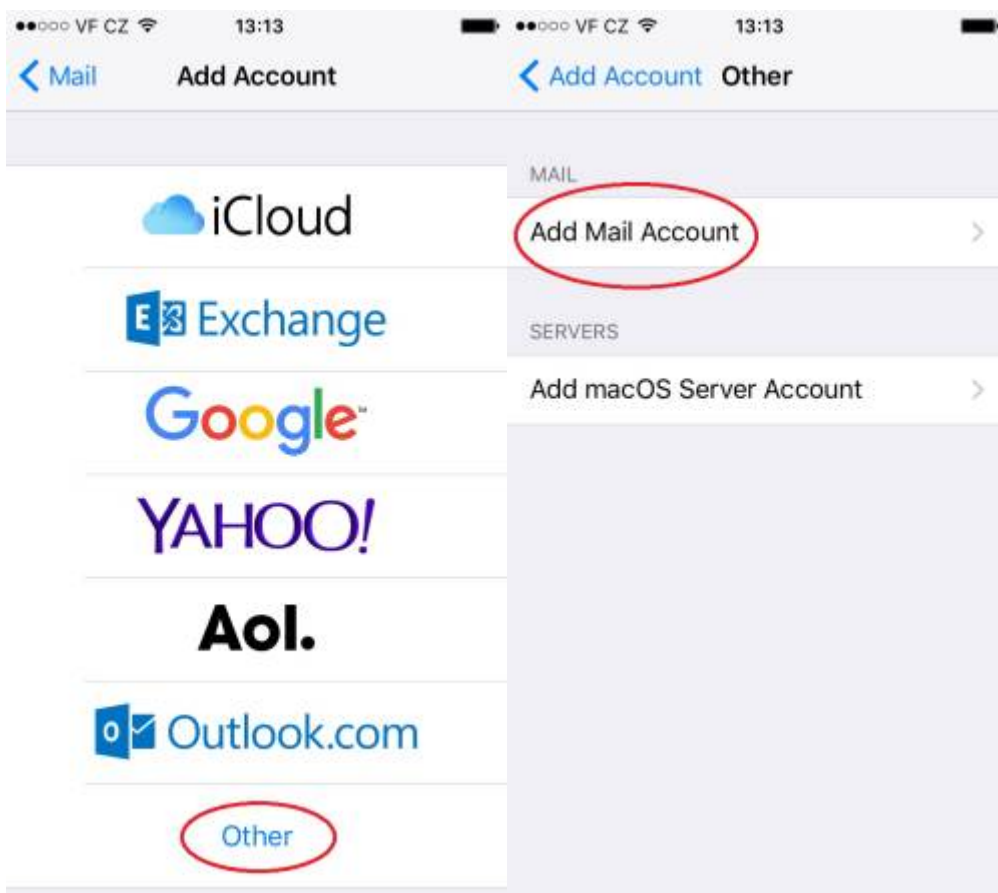

Email Client Settings for iPhone (Generic iPhone Example)

For details about IMAP/SMTP settings see [general email client settings](#) article.

create new account

1. 2. 3. 4.

5. 6. 7. 8.

9.

From: <https://wiki.cerge-ei.cz/> - **CERGE-EI Infrastructure Services**