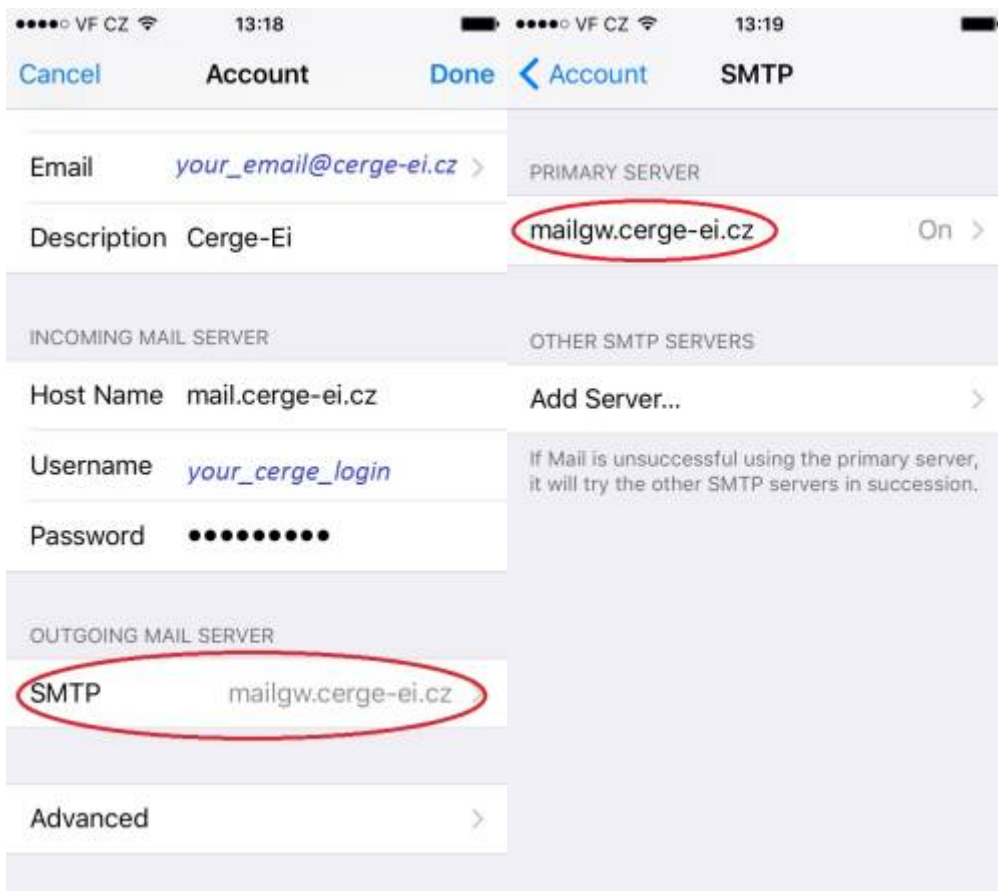

Email Client Settings for iPhone (Generic iPhone Example)

For details about IMAP/SMTP settings see [general email client settings](#) article.

create new account

1. 2. 3. 4.

5. 6. 7. 8.

9.

From: <https://wiki.cerge-ei.cz/> - **CERGE-EI Infrastructure Services**

Permanent link: https://wiki.cerge-ei.cz/doku.php?id=public:emai:client_settings_iphone&rev=1537191493

Last update: **2018-09-17 13:38**