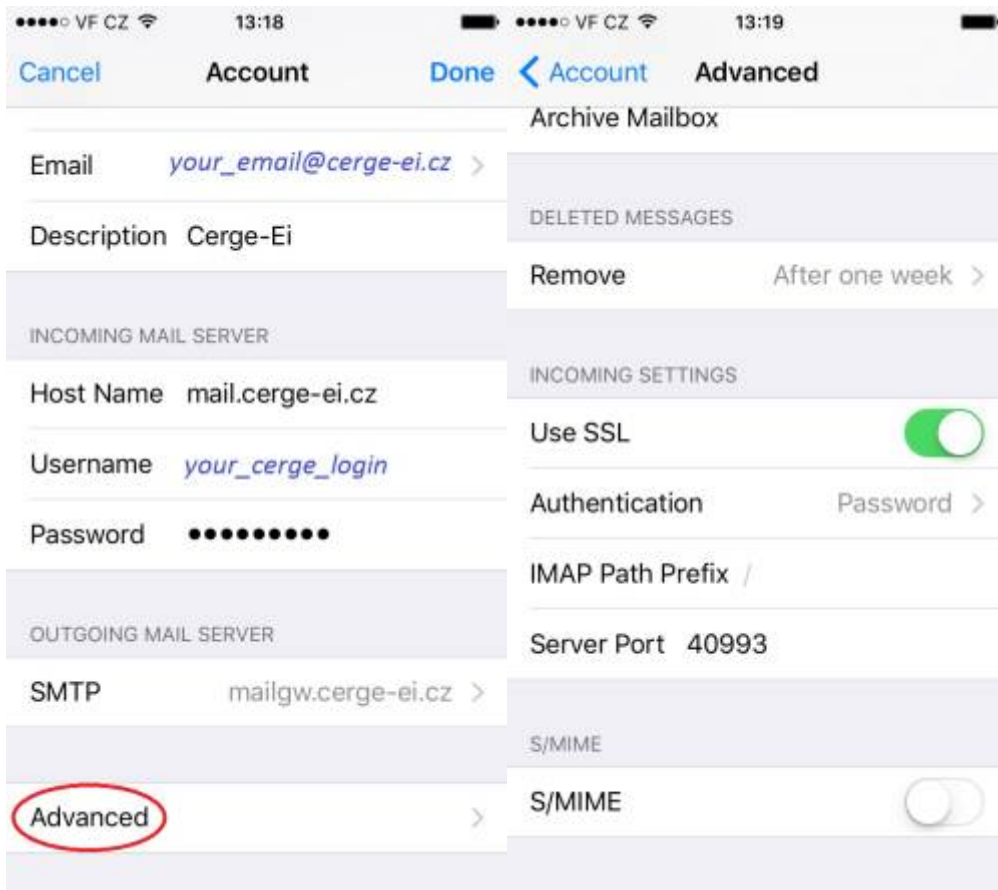

Email Client Settings for iPhone (Generic iPhone Example)

For details about IMAP/SMTP settings see [general email client settings](#) article.

create new account

1. 2. 3. 4.

5. 6. 7. 8.

9.

From: <https://wiki.cerge-ei.cz/> - **CERGE-EI Infrastructure Services**