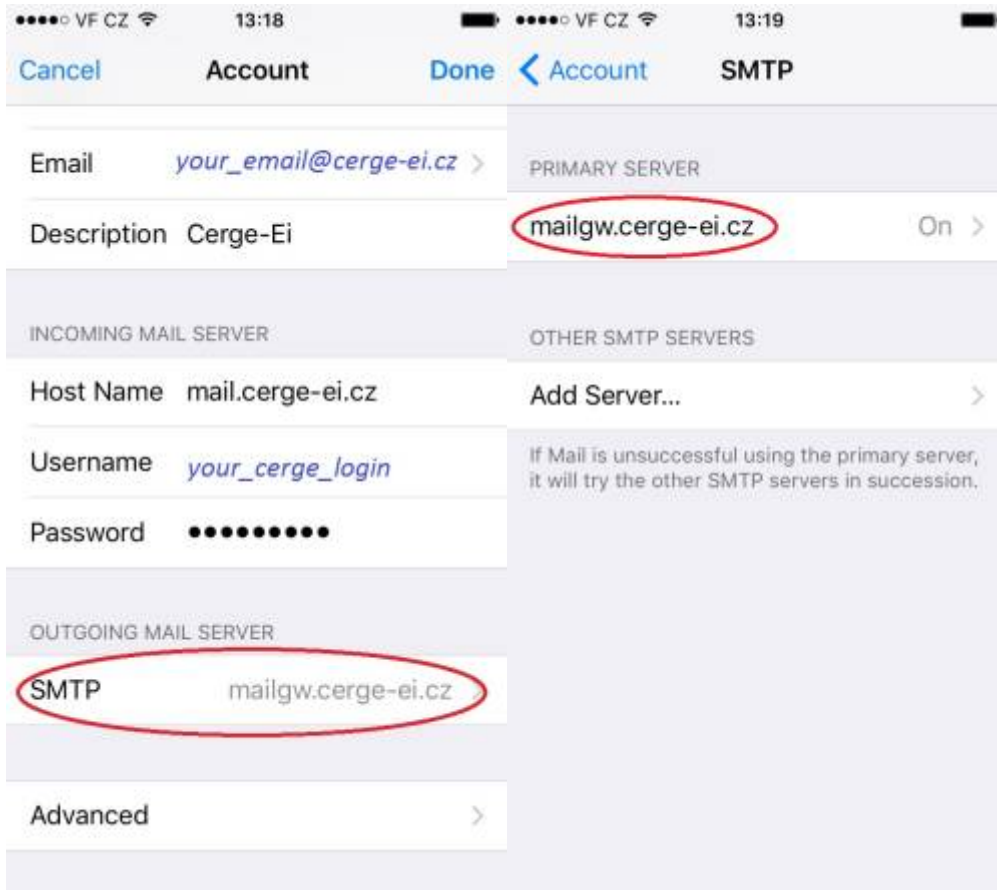

Email Client Settings for iPhone (Generic iPhone Example)

For details about IMAP/SMTP settings see [general email client settings](#) article.

create new account

Press Settings > Mail > Add Account > Other >

5. 6. 7. 8.

9.

Last update:
2018-09-17 13:39 public:emai:client_settings_iphone https://wiki.cerge-ei.cz/doku.php?id=public:emai:client_settings_iphone&rev=1537191566

From:
<https://wiki.cerge-ei.cz/> - **CERGE-EI Infrastructure Services**