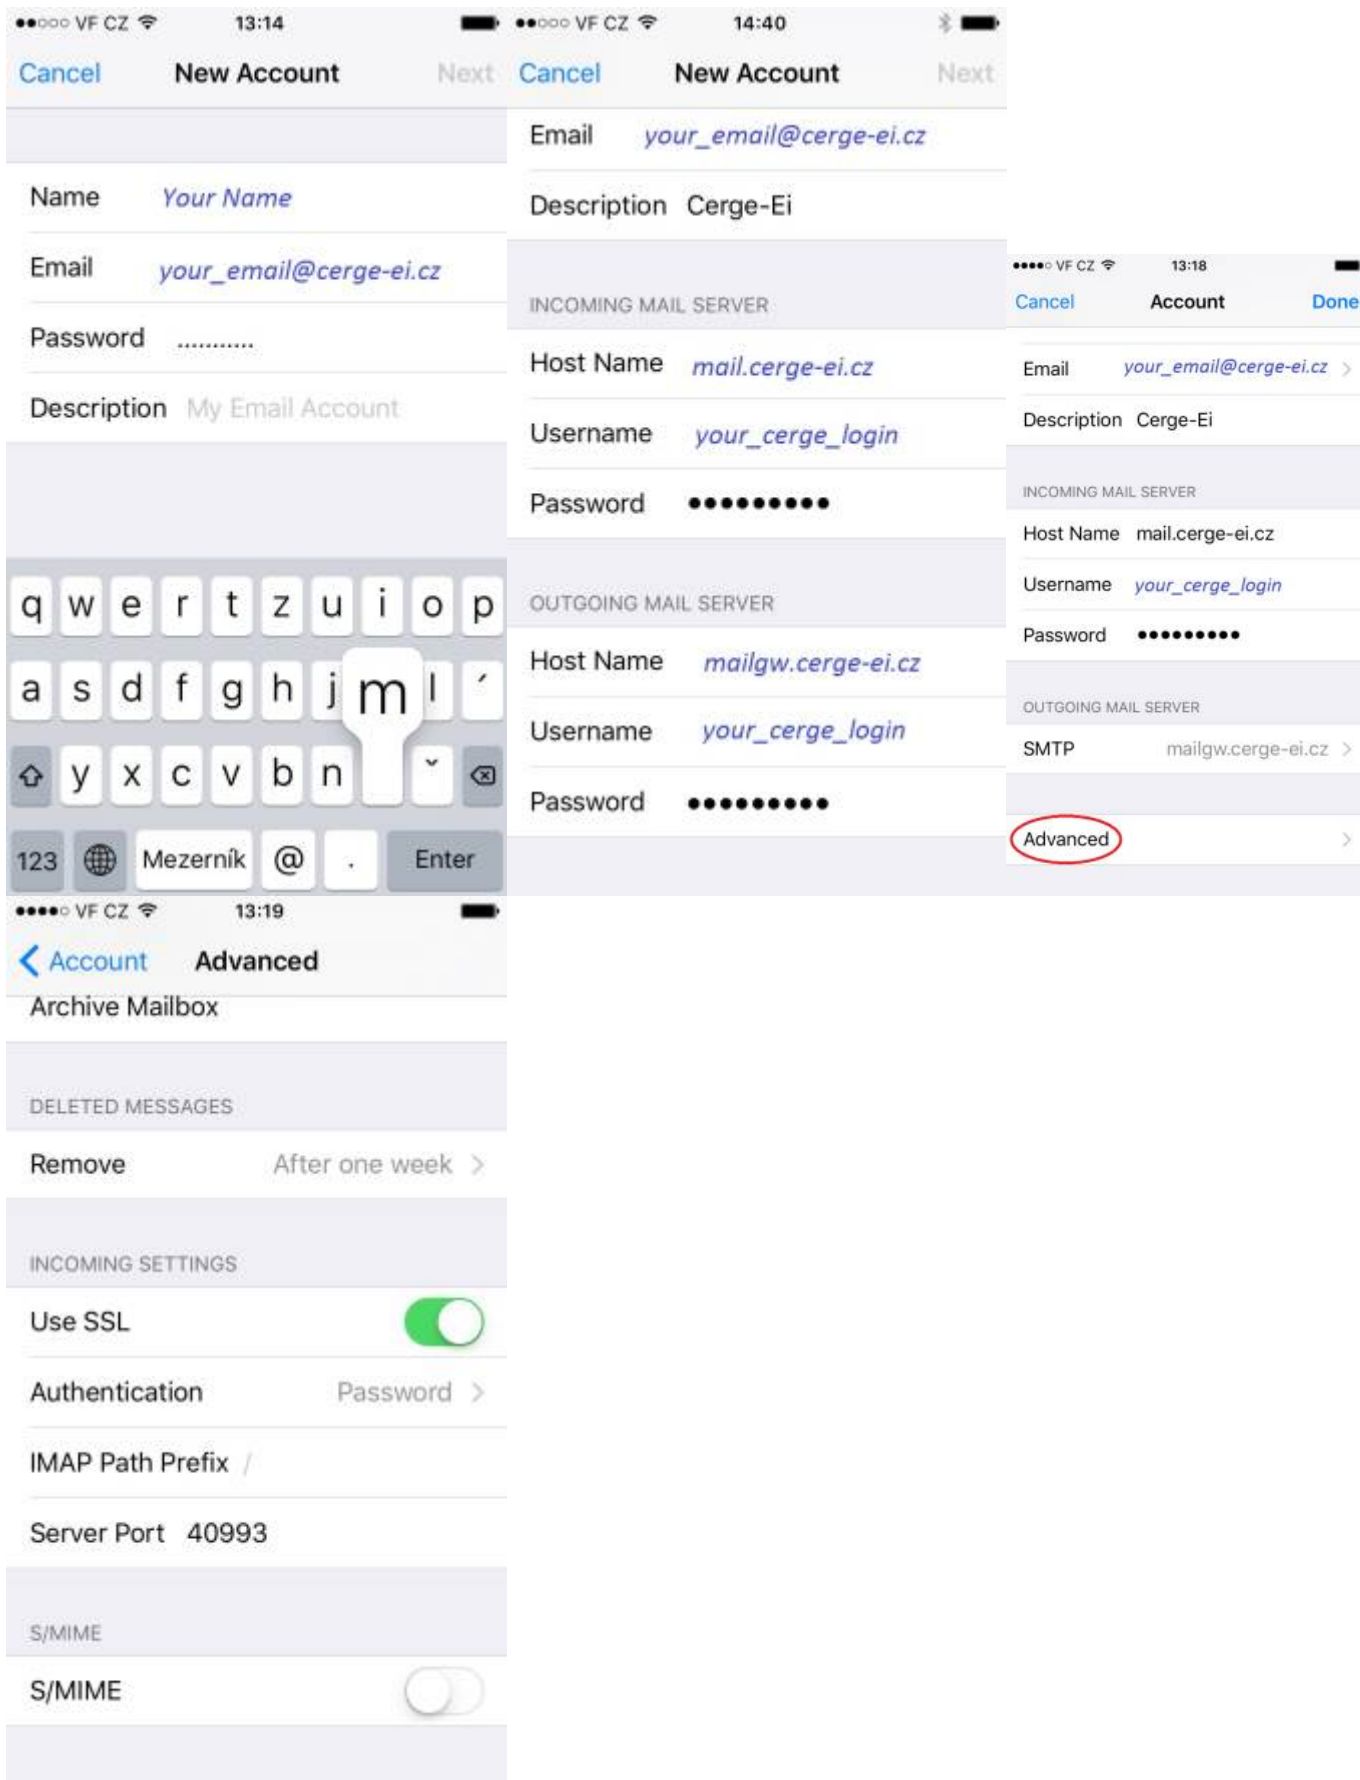

Email Client Settings for iPhone (Generic iPhone Example)

For details about IMAP/SMTP settings see [general email client settings](#) article.

create new account

5. 6. 7. 8.

9.

Last update:
2018-09-17 13:39 public:emai:client_settings_iphone https://wiki.cerge-ei.cz/doku.php?id=public:emai:client_settings_iphone&rev=1537191566

From:
<https://wiki.cerge-ei.cz/> - **CERGE-EI Infrastructure Services**

Permanent link:
https://wiki.cerge-ei.cz/doku.php?id=public:emai:client_settings_iphone&rev=1537191566

Last update: **2018-09-17 13:39**