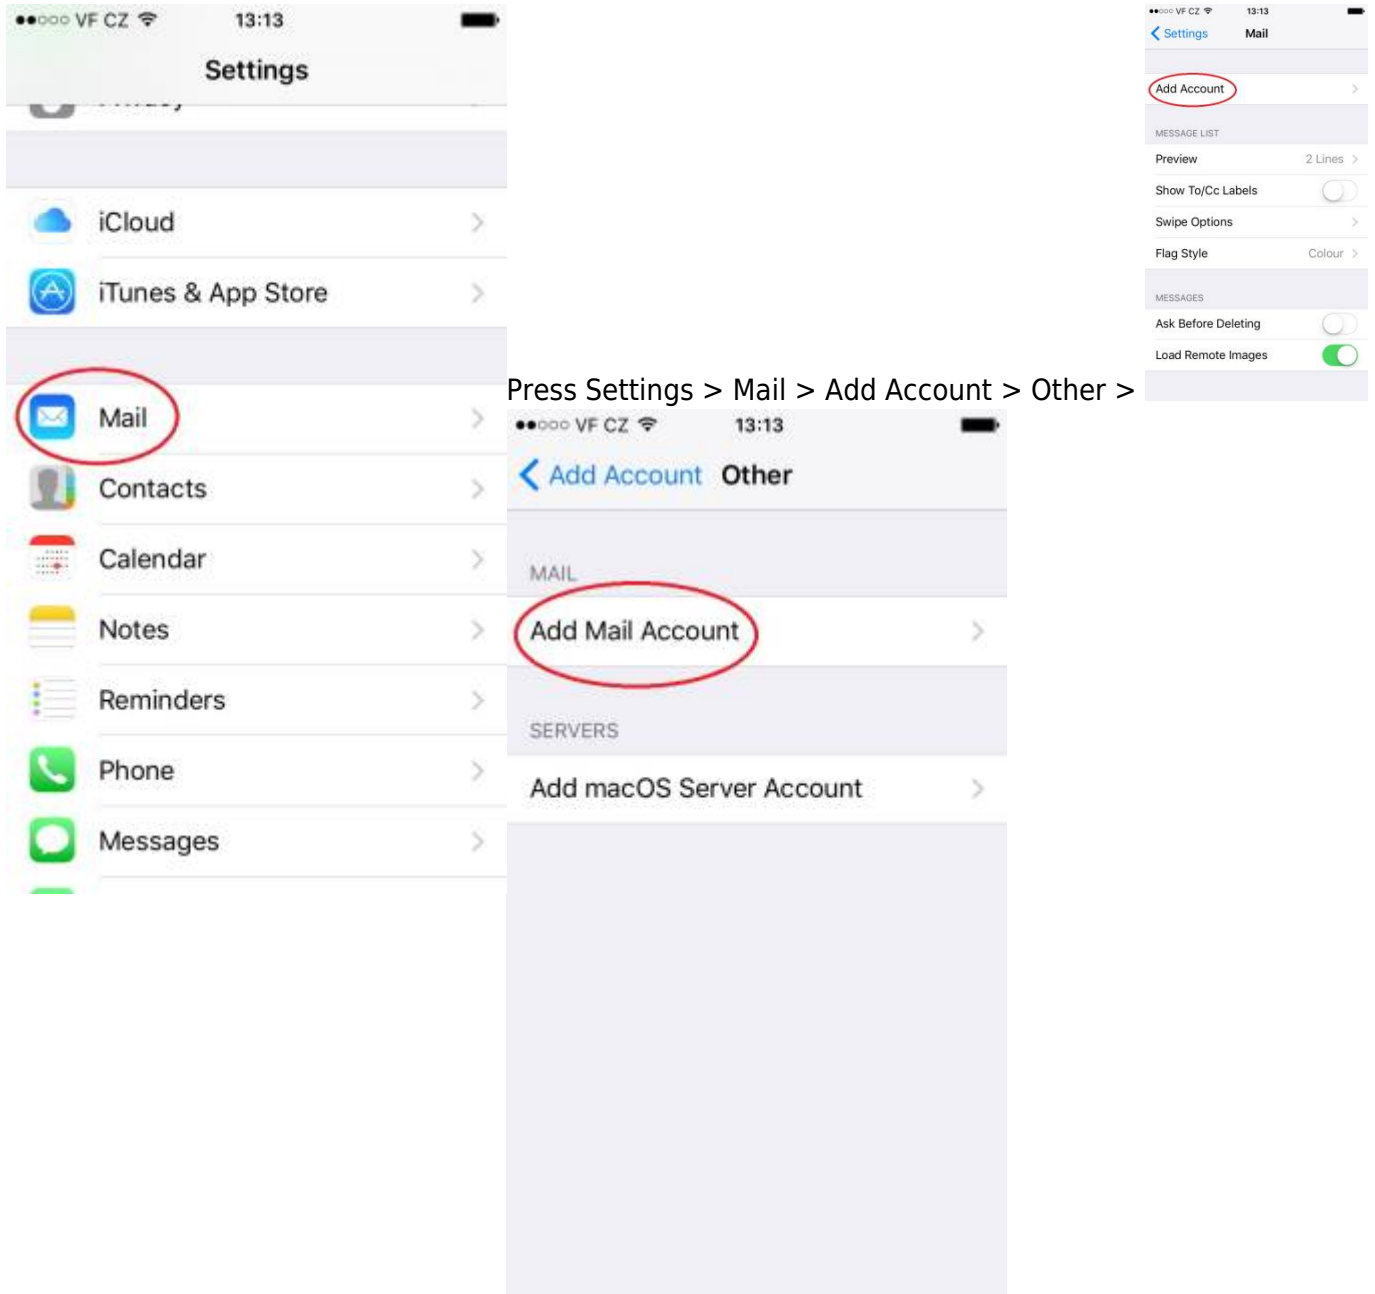

Email Client Settings for iPhone (Generic iPhone Example)

For details about IMAP/SMTP settings see [general email client settings](#) article.

create new account

5. 6. 7. 8.

9.

Last update:
2018-09-17 13:39 public:emai:client_settings_iphone https://wiki.cerge-ei.cz/doku.php?id=public:emai:client_settings_iphone&rev=1537191566