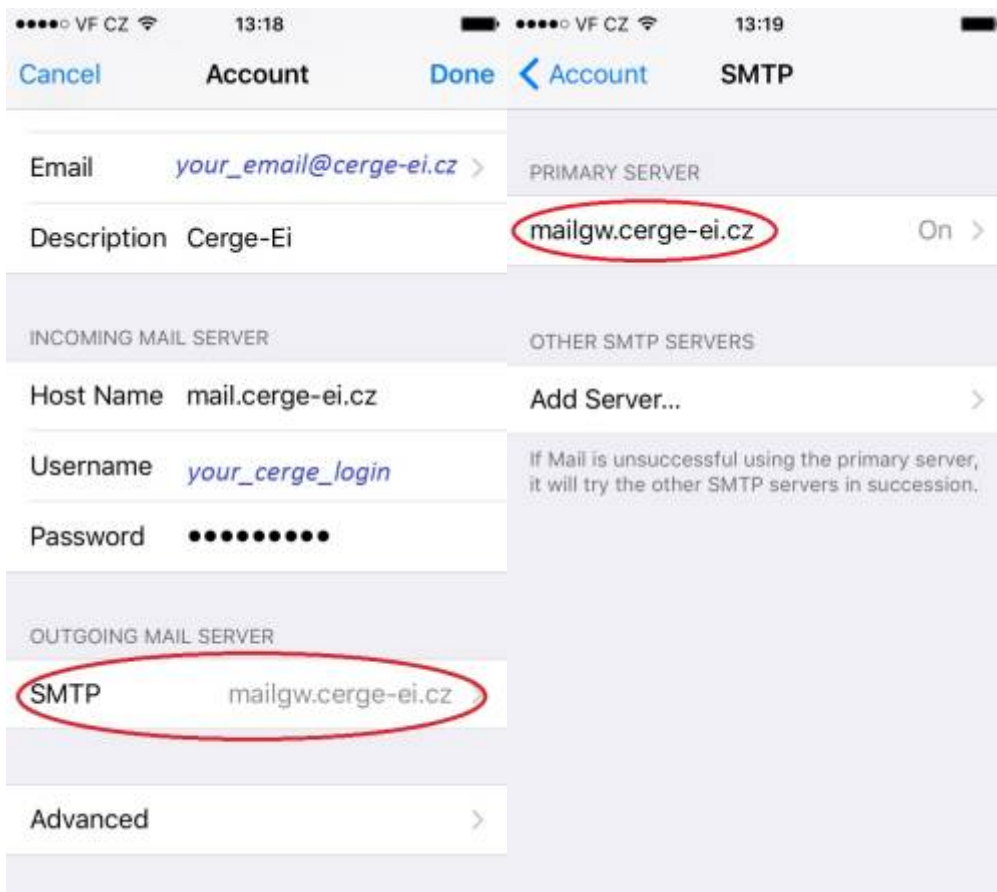

Email Client Settings for iPhone (Generic iPhone Example)

For details about IMAP/SMTP settings see [general email client settings](#) article.

create new account

5. 6. 7. 8.

9.

Last update:
2018-09-17 13:39 public:emai:client_settings_iphone https://wiki.cerge-ei.cz/doku.php?id=public:emai:client_settings_iphone&rev=1537191566

From:
<https://wiki.cerge-ei.cz/> - **CERGE-EI Infrastructure Services**

Permanent link:
https://wiki.cerge-ei.cz/doku.php?id=public:emai:client_settings_iphone&rev=1537191566

Last update: **2018-09-17 13:39**