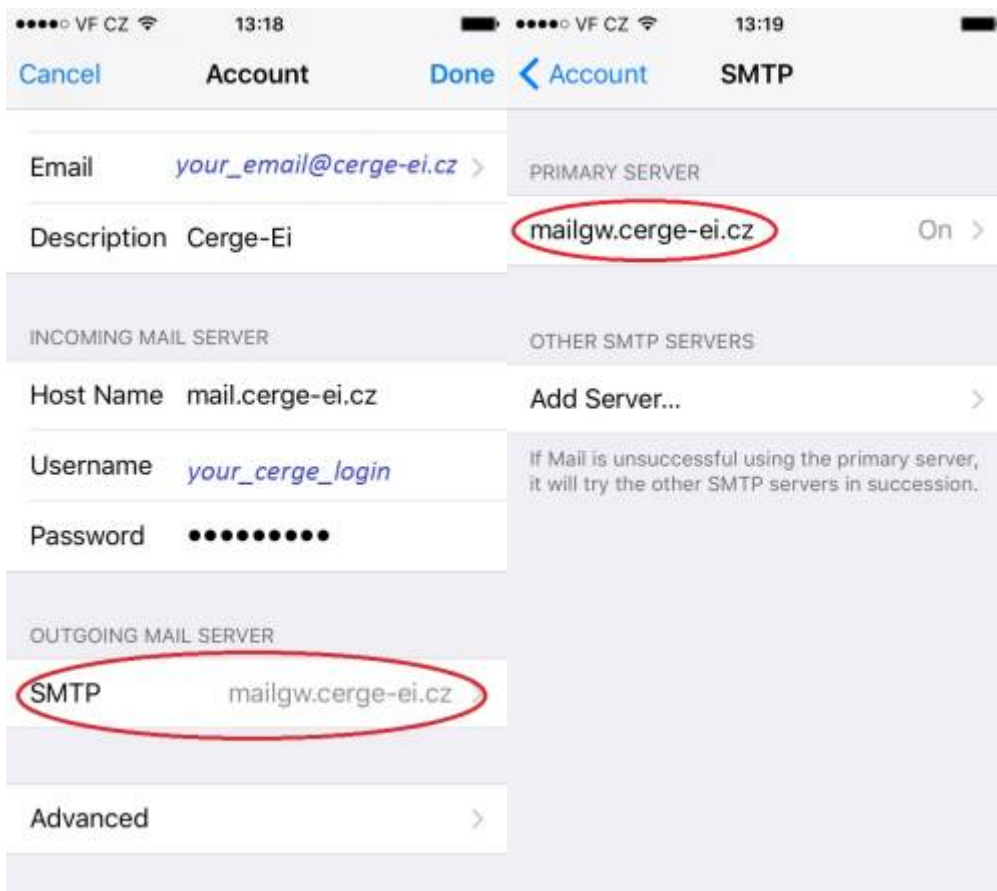

Email Client Settings for iPhone (Generic iPhone Example)

For details about IMAP/SMTP settings see [general email client settings](#) article.

create new account

Press Settings > Mail > Add Account > Other > Add Mail Account

5. 6. 7. 8.

9.

From: <https://wiki.cerge-ei.cz/> - **CERGE-EI Infrastructure Services**

Permanent link: https://wiki.cerge-ei.cz/doku.php?id=public:emai:client_settings_iphone&rev=1537191625

Last update: **2018-09-17 13:40**