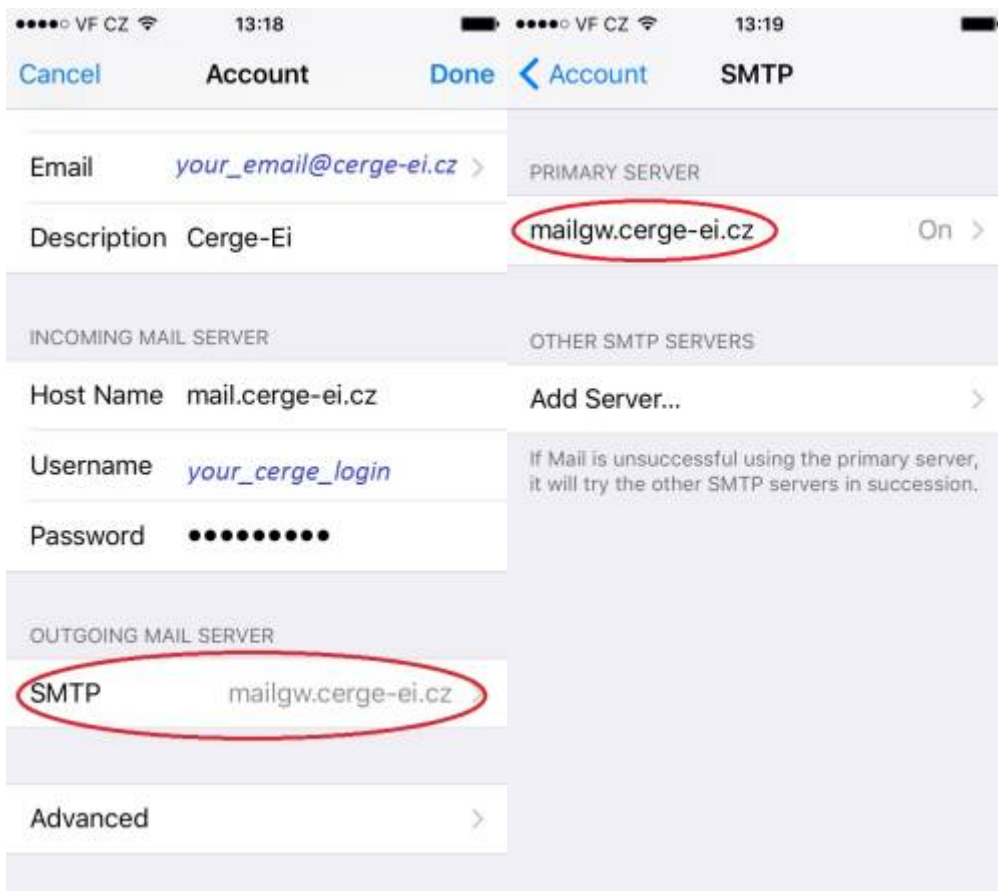

Email Client Settings for iPhone (Generic iPhone Example)

For details about IMAP/SMTP settings see [general email client settings](#) article.

create new account

Press Settings > Mail > Add Account > Other > Add Mail Account

5. 6. 7. 8.

9.

From: <https://wiki.cerge-ei.cz/> - **CERGE-EI Infrastructure Services**

Permanent link: https://wiki.cerge-ei.cz/doku.php?id=public:emai:client_settings_iphone&rev=1537191625

Last update: **2018-09-17 13:40**