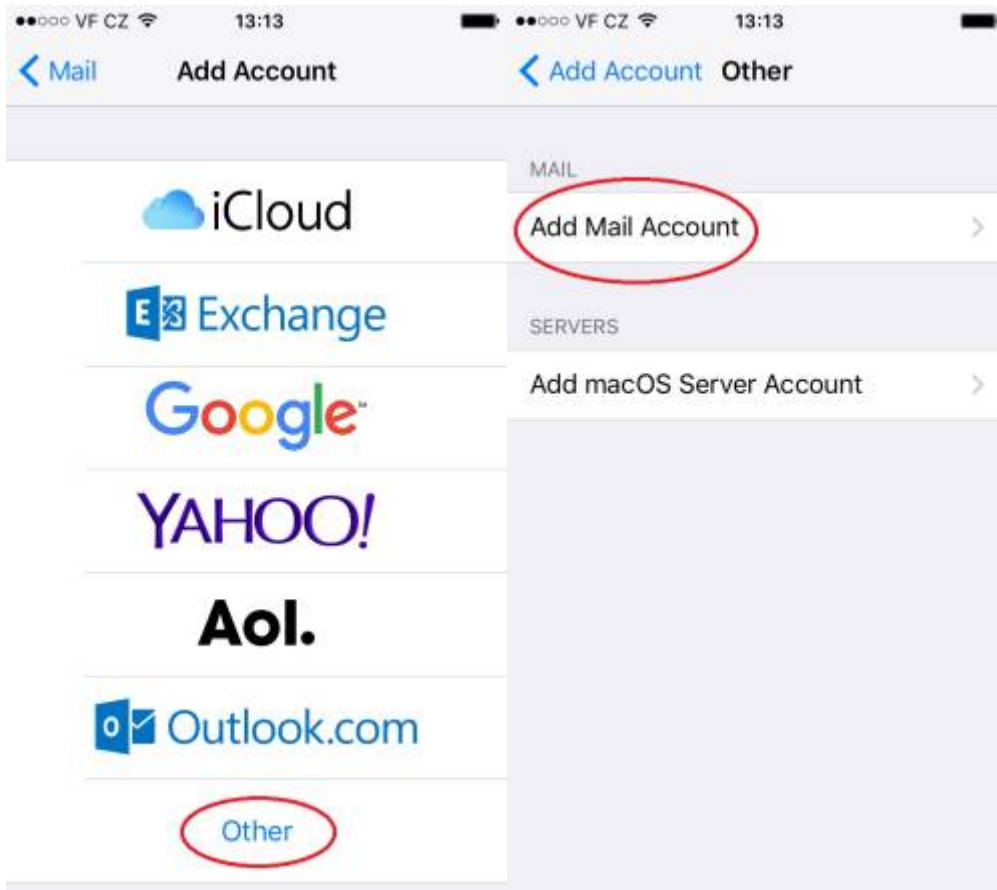

Email Client Settings for iPhone (Generic iPhone Example)

For details about IMAP/SMTP settings see [general email client settings](#) article.

create new account

Press Settings > Mail > Add Account > Other > Add Mail Account