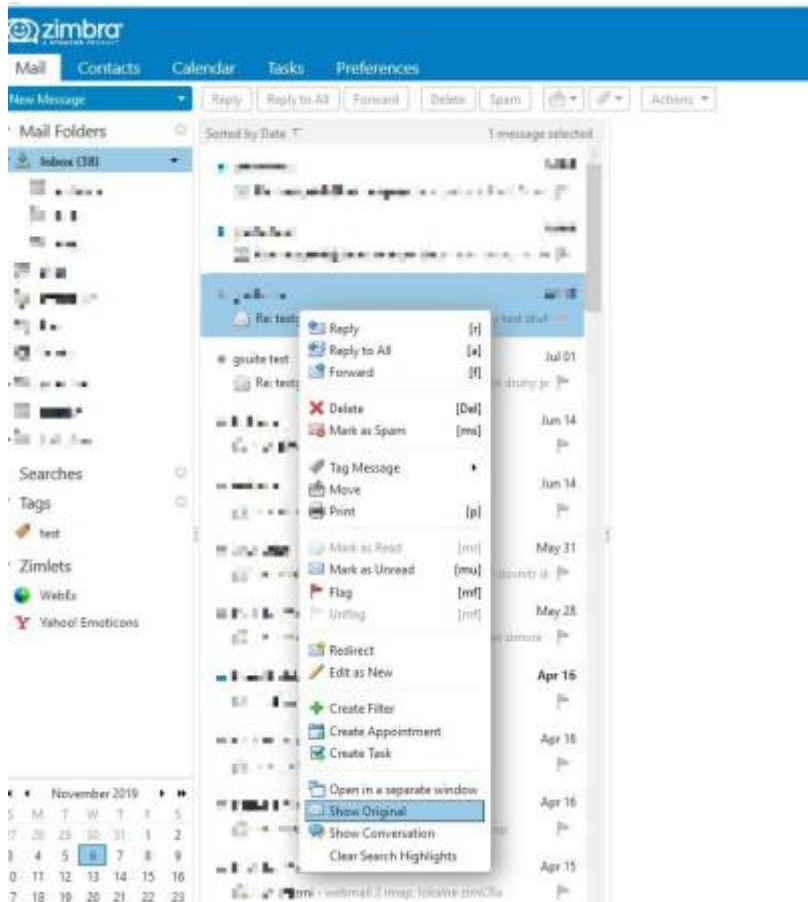

- in Kerio webmail