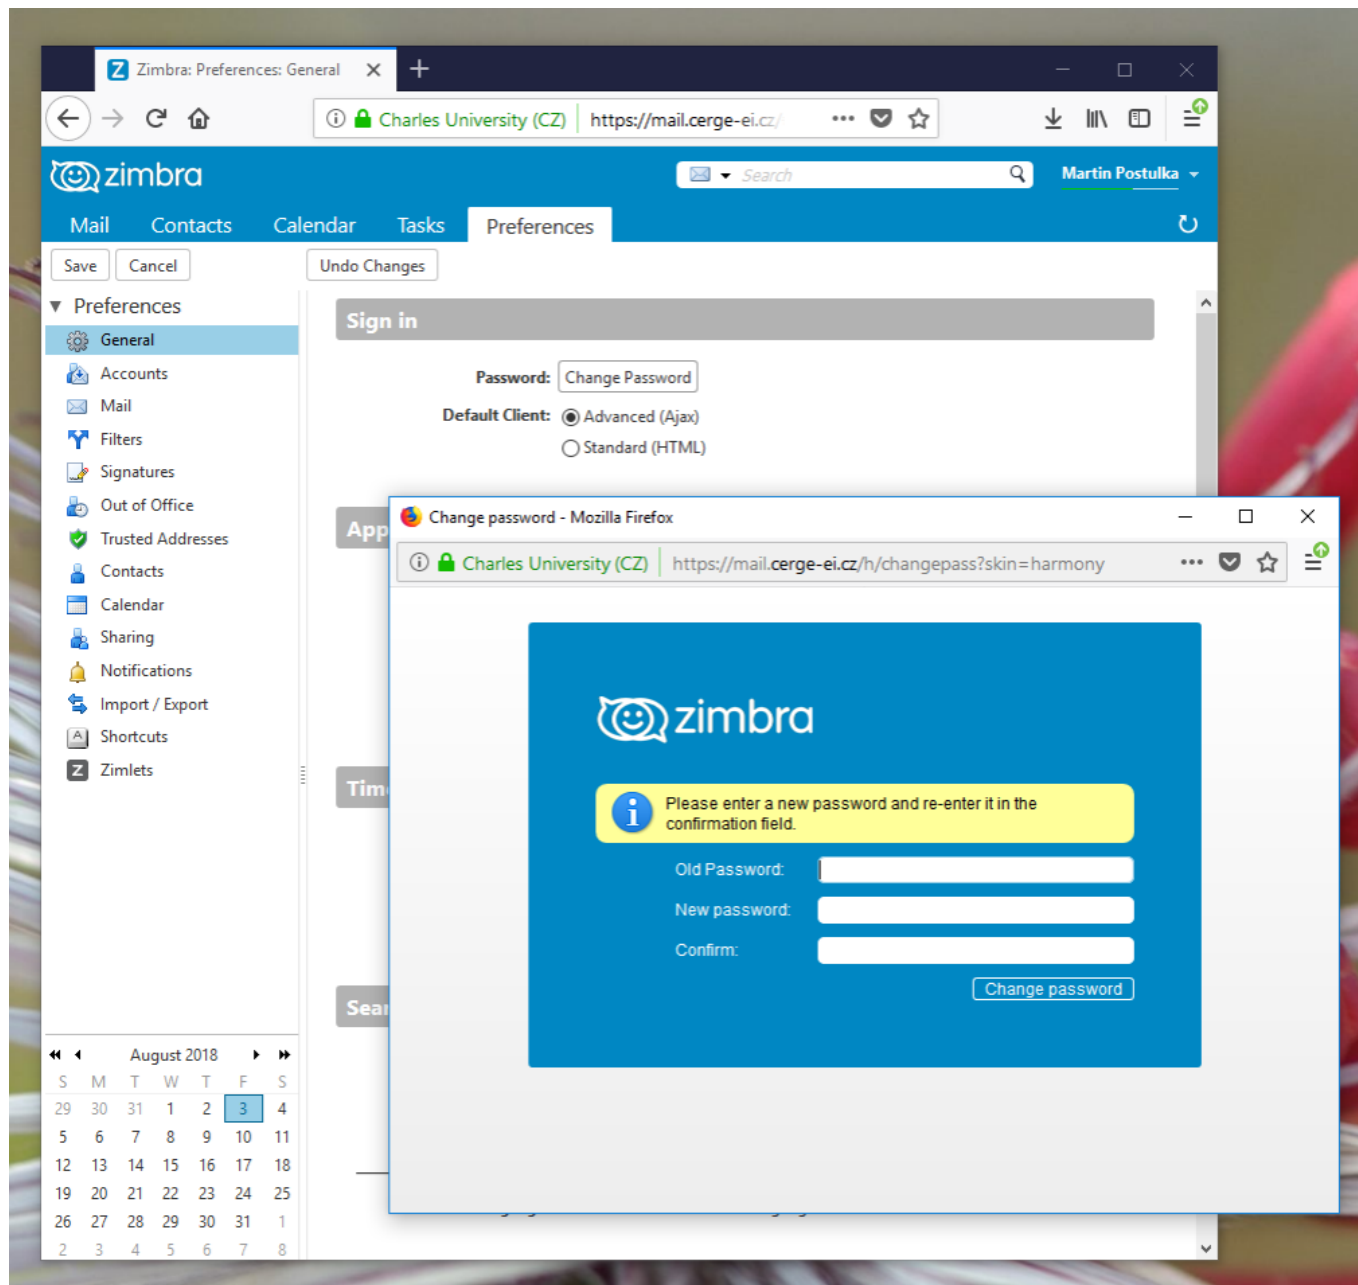

Zimbra Password change

Only for users with the independent email password, explicitly confirmed by IT crowd.

Otherwise do not try to change your Zimbra password, as it could lock your network account.

From: <https://wiki.cerge-ei.cz/> - **CERGE-EI Infrastructure Services**

Permanent link: https://wiki.cerge-ei.cz/doku.php?id=public:emai:zimbra_password&rev=1533311946

Last update: **2018-08-03 15:59**