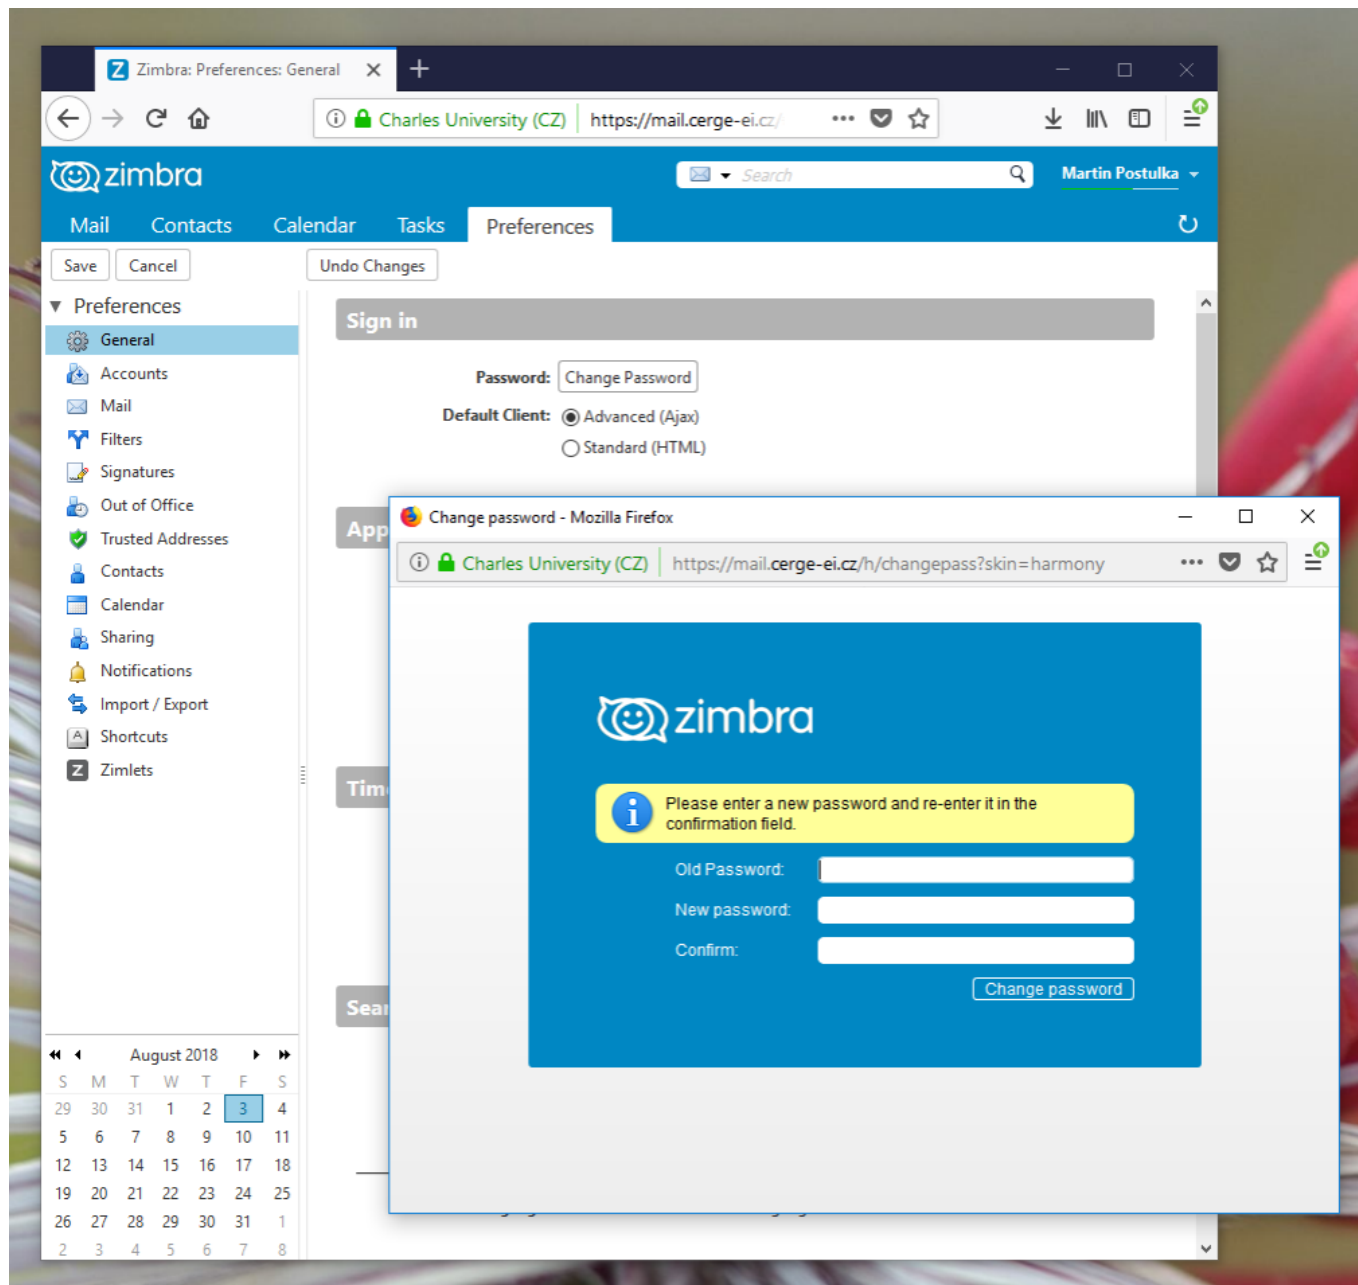

# Zimbra Password change

**Only for users with the independent email password, explicitly confirmed by IT crowd.**

Otherwise do not try to change your Zimbra password, as it could lock your network account.

From: <https://wiki.cerge-ei.cz/> - **CERGE-EI Infrastructure Services**

Permanent link: [https://wiki.cerge-ei.cz/doku.php?id=public:emai:zimbra\\_password&rev=1533311946](https://wiki.cerge-ei.cz/doku.php?id=public:emai:zimbra_password&rev=1533311946)