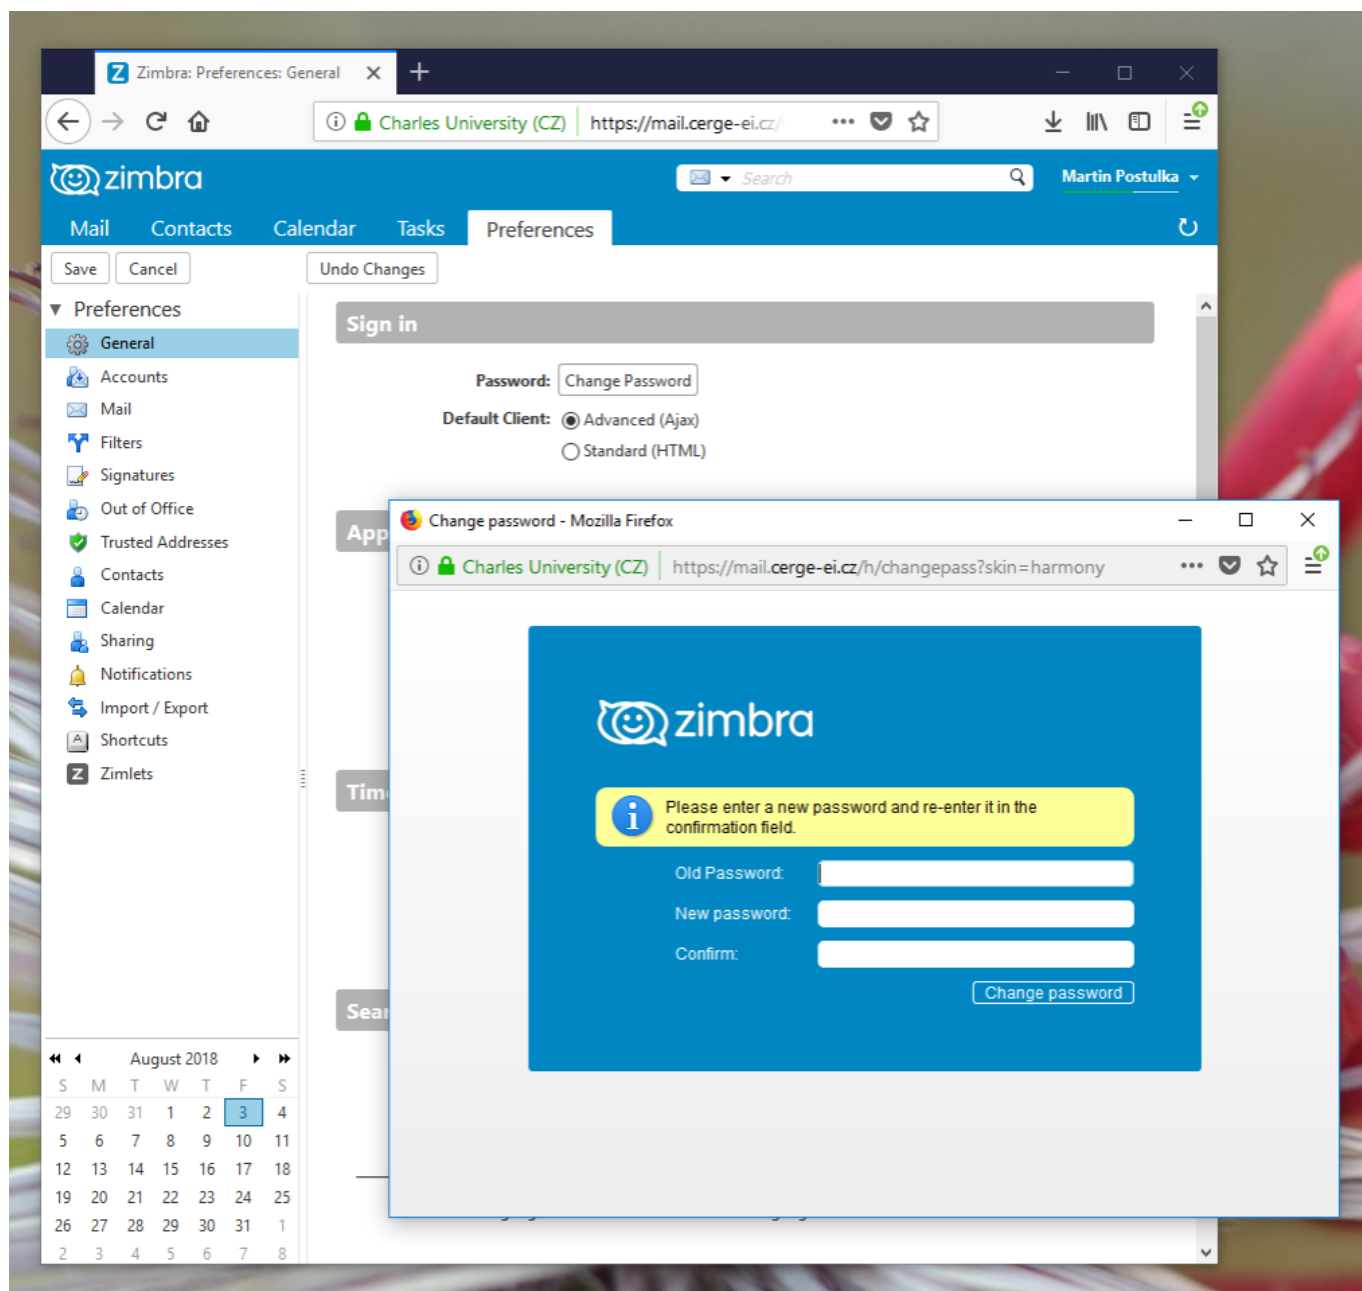

Zimbra Password change

Log to the Zimbra web interface with your email account

From: <https://wiki.cerge-ei.cz/> - **CERGE-EI Infrastructure Services**

Permanent link: https://wiki.cerge-ei.cz/doku.php?id=public:emai:zimbra_password&rev=1605713470