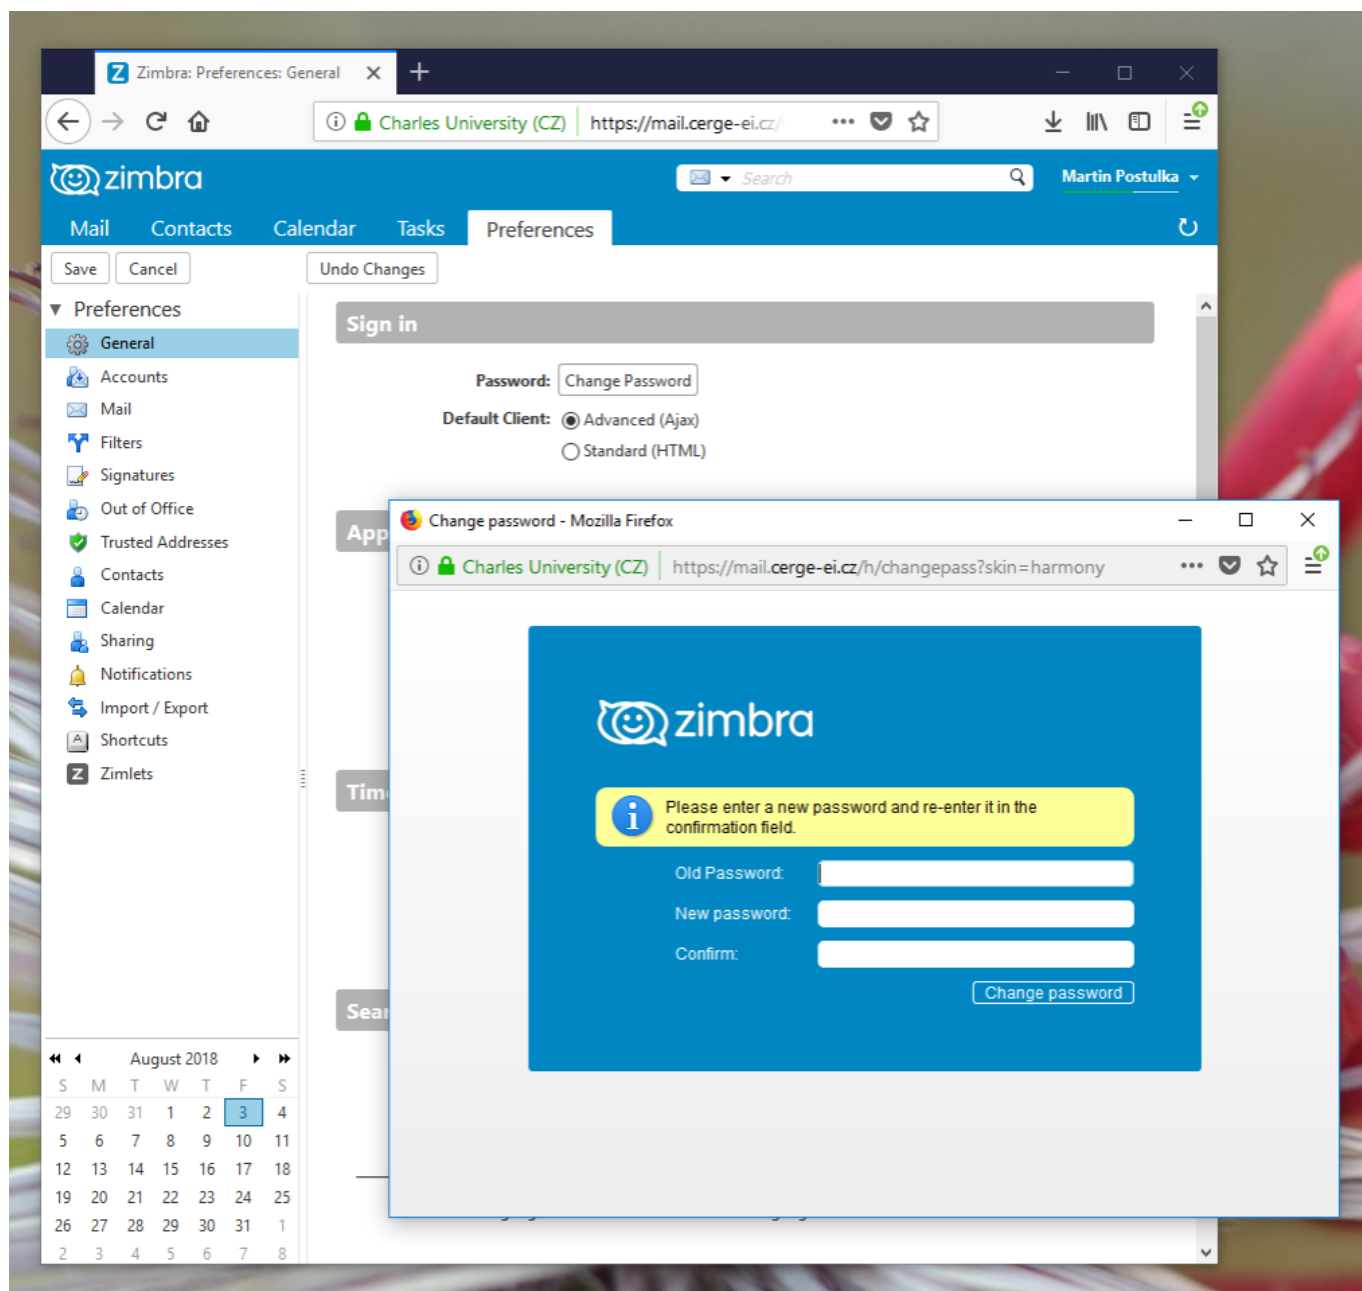

# Zimbra Password change

Log to the Zimbra web interface with your email account

From: <https://wiki.cerge-ei.cz/> - **CERGE-EI Infrastructure Services**

Permanent link: [https://wiki.cerge-ei.cz/doku.php?id=public:emai:zimbra\\_password&rev=1605713470](https://wiki.cerge-ei.cz/doku.php?id=public:emai:zimbra_password&rev=1605713470)