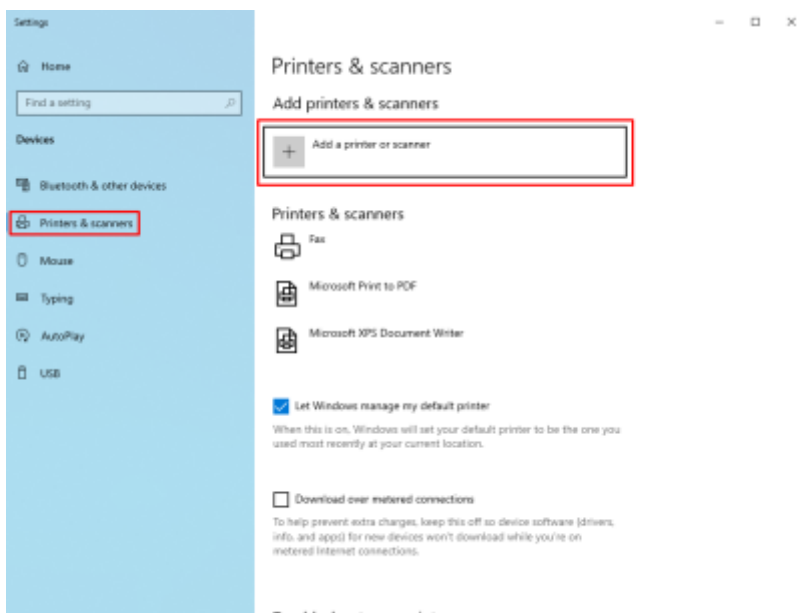

# Instructions for adding a Kyocera printer to user stations

From:  
<https://wiki.cerge-ei.cz/> - **CERGE-EI Infrastructure Services**

Permanent link:  
[https://wiki.cerge-ei.cz/doku.php?id=public:print:cerge\\_desktops&rev=1682425496](https://wiki.cerge-ei.cz/doku.php?id=public:print:cerge_desktops&rev=1682425496)