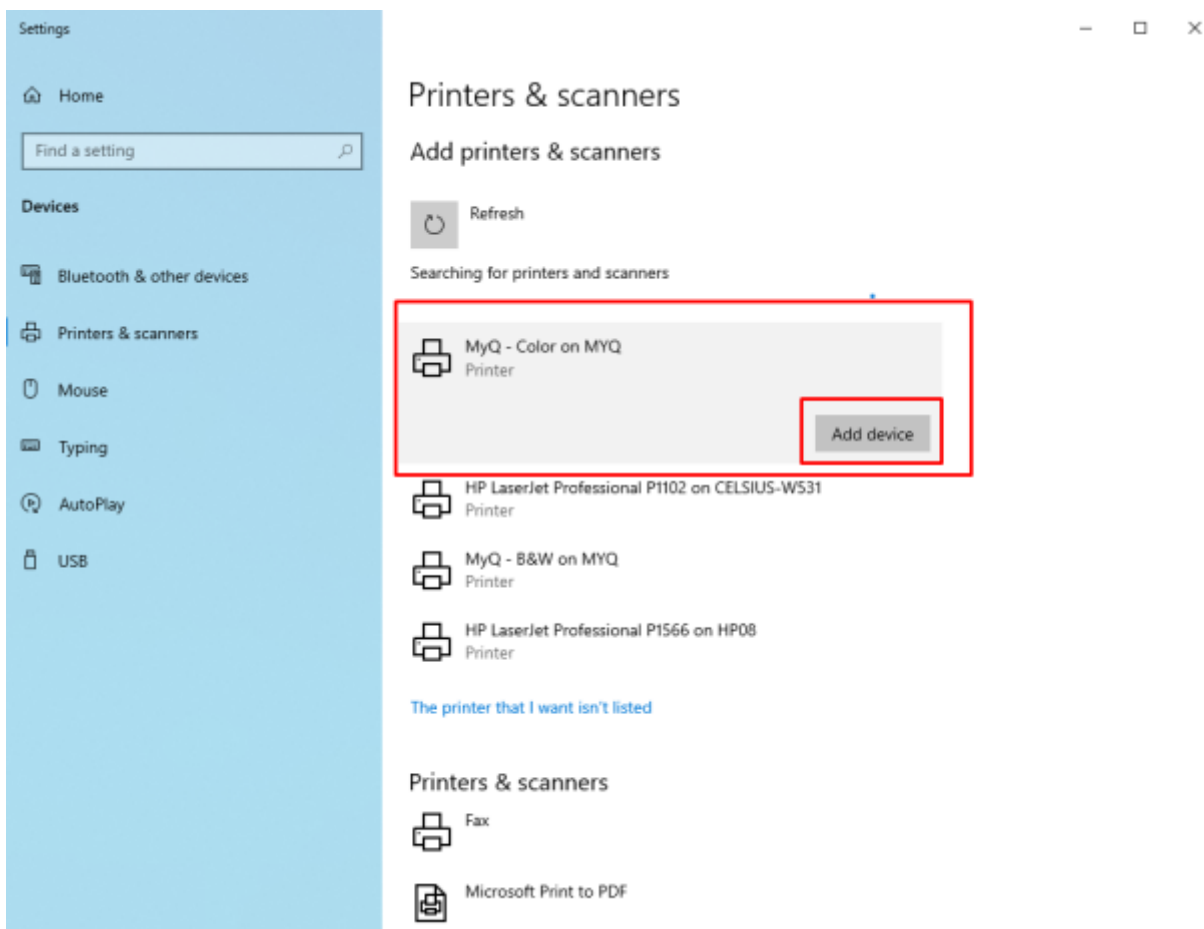

# Instructions for adding a Kyocera printer to user stations

From:  
<https://wiki.cerge-ei.cz/> - **CERGE-EI Infrastructure Services**

Permanent link:  
[https://wiki.cerge-ei.cz/doku.php?id=public:print:cerge\\_desktops&rev=1682425496](https://wiki.cerge-ei.cz/doku.php?id=public:print:cerge_desktops&rev=1682425496)