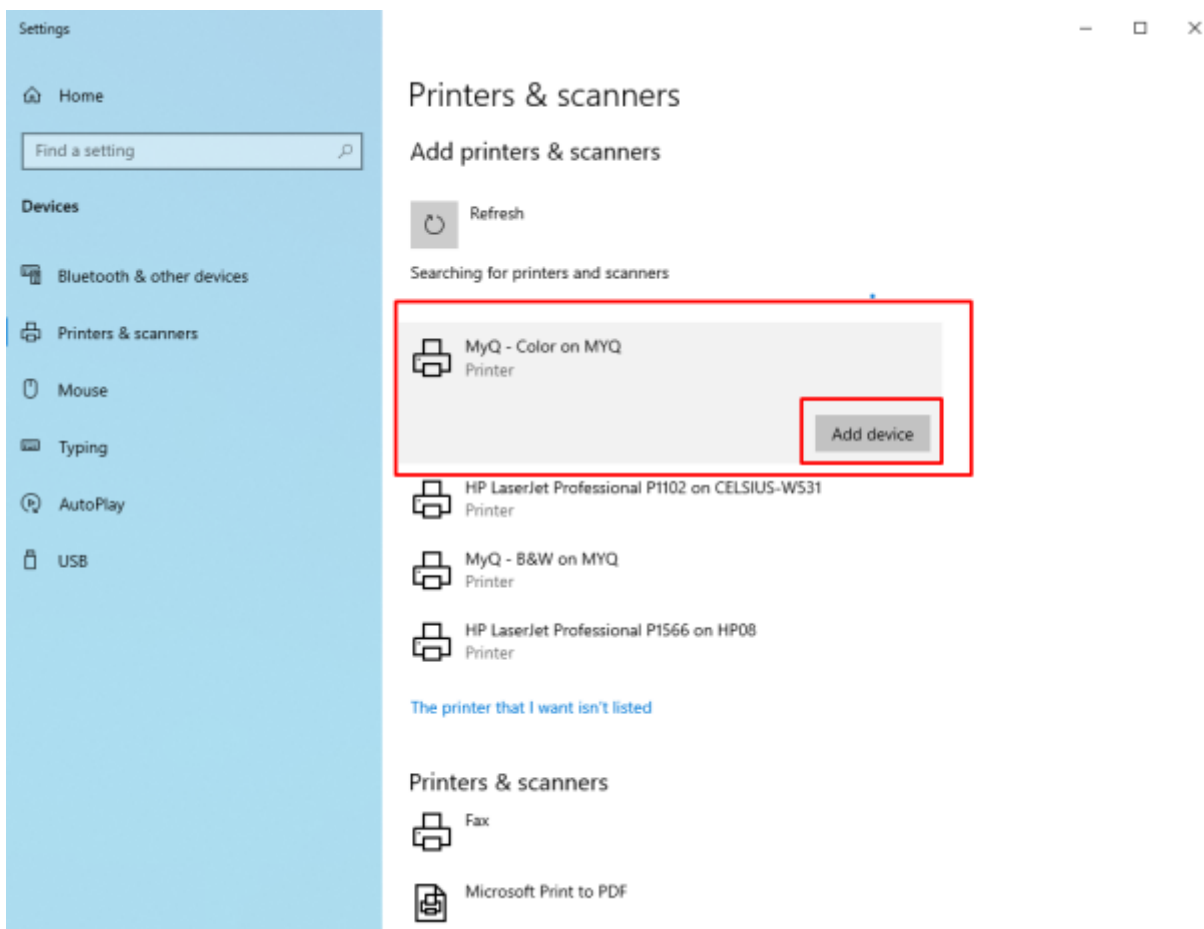

Instructions for adding a Kyocera printer to user stations

From:
<https://wiki.cerge-ei.cz/> - **CERGE-EI Infrastructure Services**

Permanent link:
https://wiki.cerge-ei.cz/doku.php?id=public:print:cerge_desktops&rev=1682425496