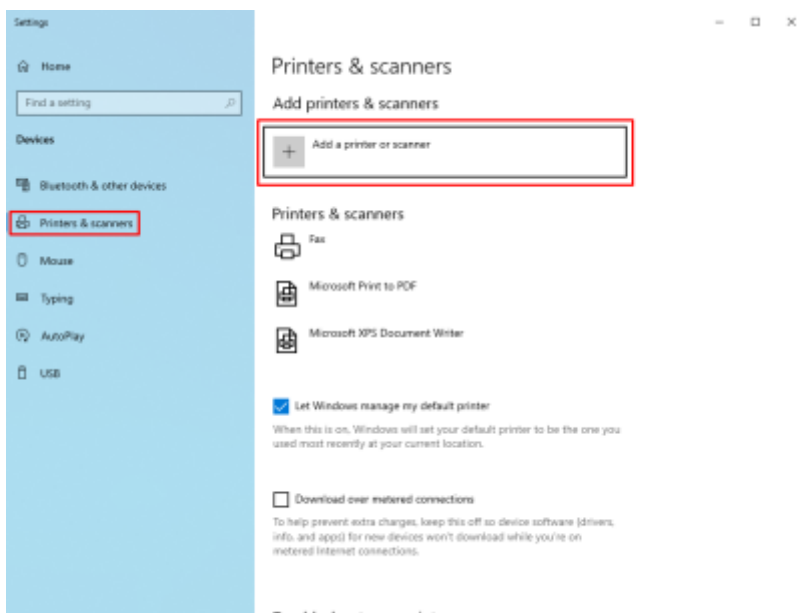

Instructions for adding a Kyocera printer to user stations

From:
<https://wiki.cerge-ei.cz/> - **CERGE-EI Infrastructure Services**

Permanent link:
https://wiki.cerge-ei.cz/doku.php?id=public:print:cerge_desktops&rev=1682425496