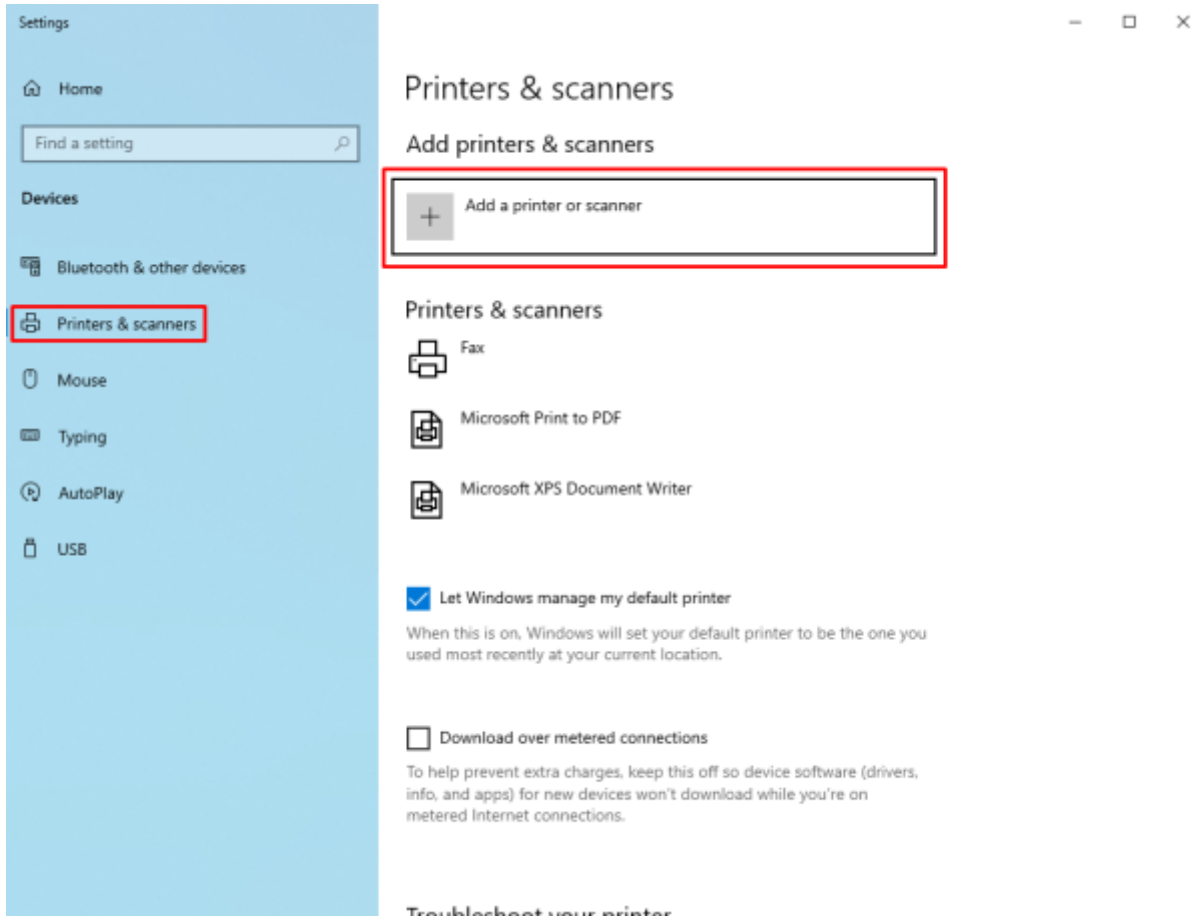

# Instructions for adding a Kyocera printer to user stations

From: <https://wiki.cerge-ei.cz/> - **CERGE-EI Infrastructure Services**

Permanent link: [https://wiki.cerge-ei.cz/doku.php?id=public:print:cerge\\_desktops&rev=1682425505](https://wiki.cerge-ei.cz/doku.php?id=public:print:cerge_desktops&rev=1682425505)