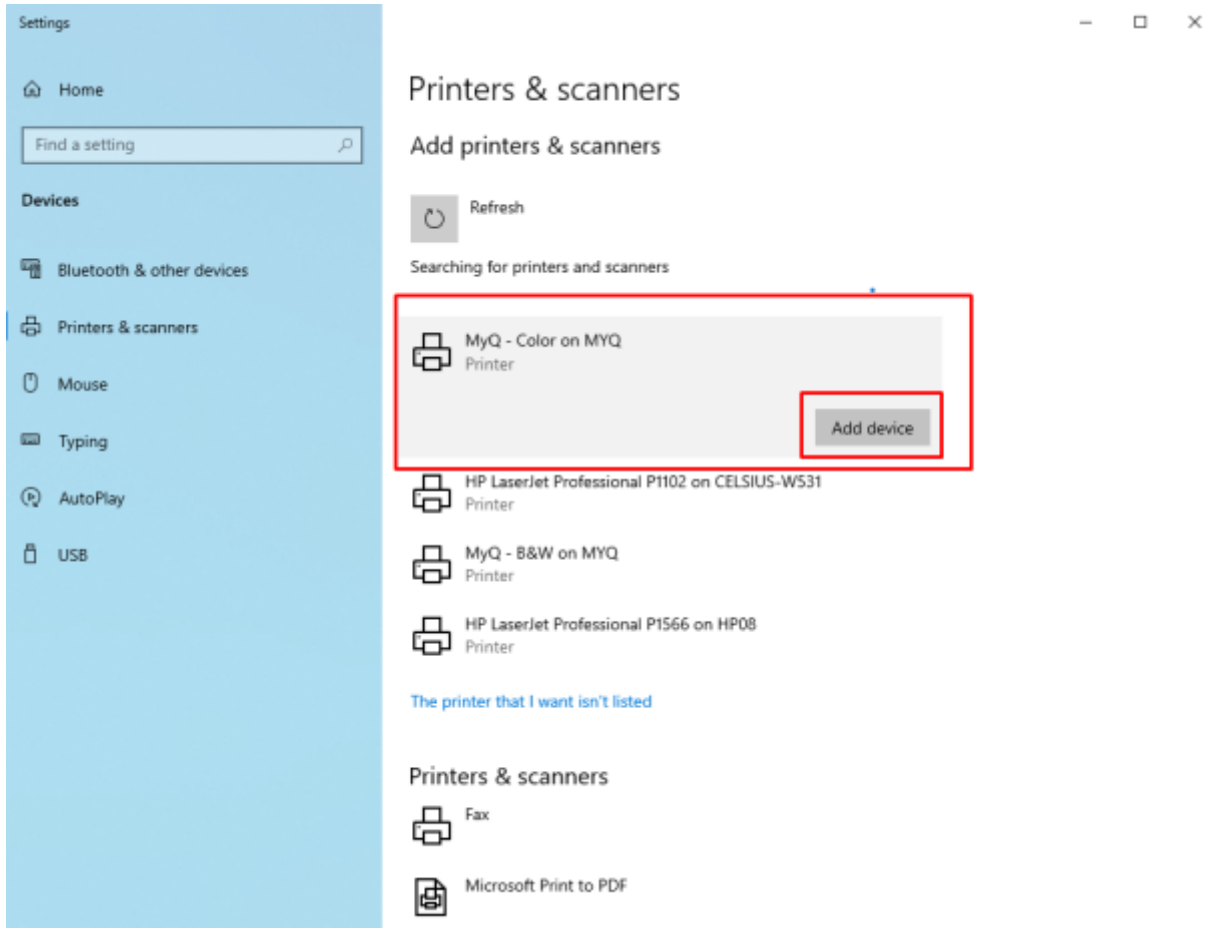

# Instructions for adding a Kyocera printer to user stations

From: <https://wiki.cerge-ei.cz/> - **CERGE-EI Infrastructure Services**

Permanent link: [https://wiki.cerge-ei.cz/doku.php?id=public:print:cerge\\_desktops&rev=1682425505](https://wiki.cerge-ei.cz/doku.php?id=public:print:cerge_desktops&rev=1682425505)