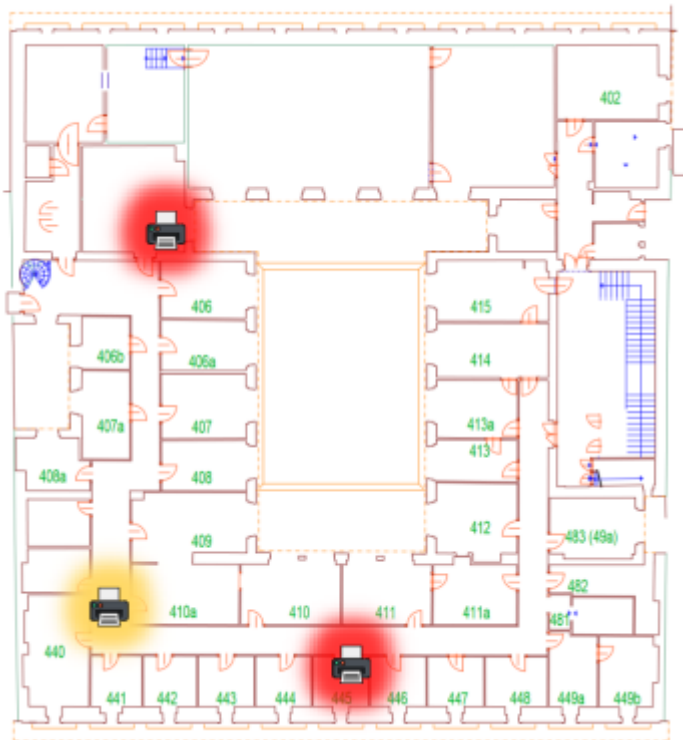

# MyQ - Printers location and specifications

TASKalfa 4053ci - Next to PC lab 117 / In locker room next to office 326 / In UPCES study office 405 / In staff lounge 445

TASKalfa 8052ci- Facing office 312

TASKalfa 6053ci- Next to 440 staff lounge

From:  
<https://wiki.cerge-ei.cz/> - **CERGE-EI Infrastructure Services**

Permanent link:  
[https://wiki.cerge-ei.cz/doku.php?id=public:print:myq\\_location&rev=1657890366](https://wiki.cerge-ei.cz/doku.php?id=public:print:myq_location&rev=1657890366)