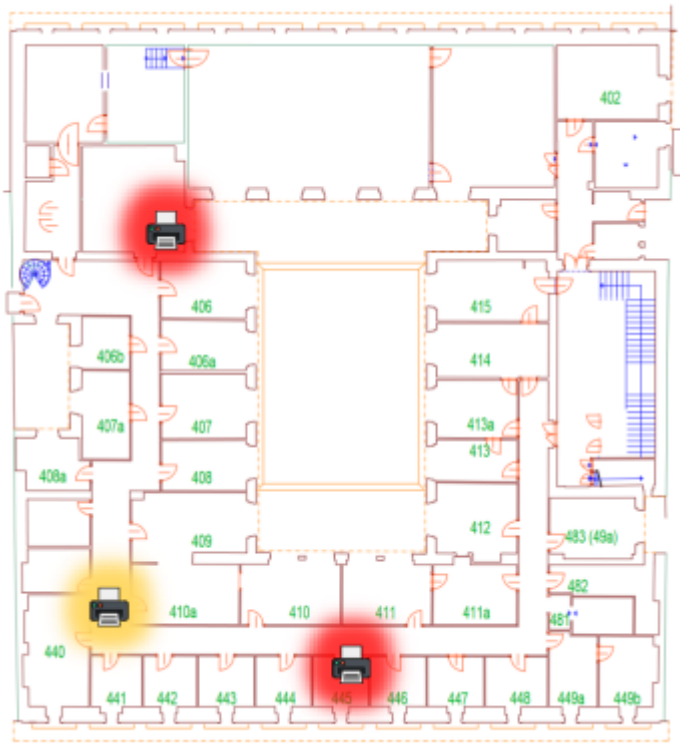

From:
<https://wiki.cerge-ei.cz/> - **CERGE-EI Infrastructure Services**

Permanent link:
<https://wiki.cerge-ei.cz/doku.php?id=public:print:myq_location&rev=1663760478>

Last update: **2022-09-21 11:41**