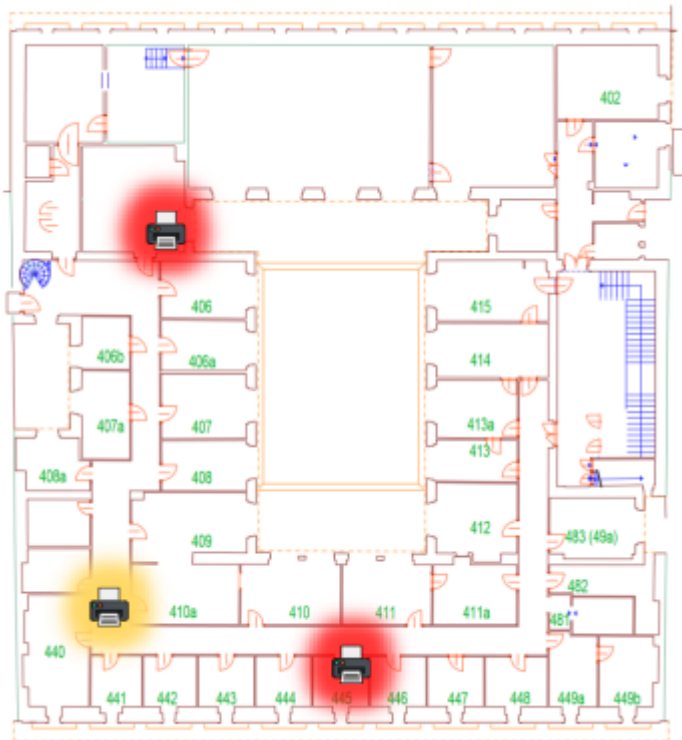

MyQ - Printers location and specifications

TASKalfa 4053ci - Next to PC lab 117 / In locker room next to office 326 / In UPCES study office 405 / In staff lounge 445

TASKalfa 8052ci - Facing office 312

TASKalfa 6053ci - Next to 440 staff lounge