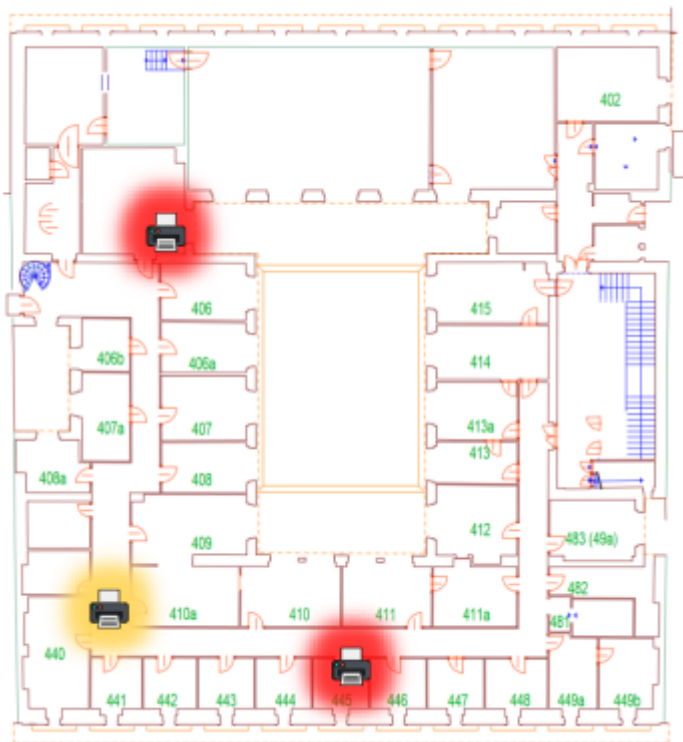

MyQ - Printers location and specifications

TASKalfa 4053ci - Next to PC lab 117 / In locker room next to office 326 / In UPCES study office 405 / In staff lounge 445

TASKalfa 8052ci - Facing office 312

TASKalfa 6053ci - Next to 440 staff lounge