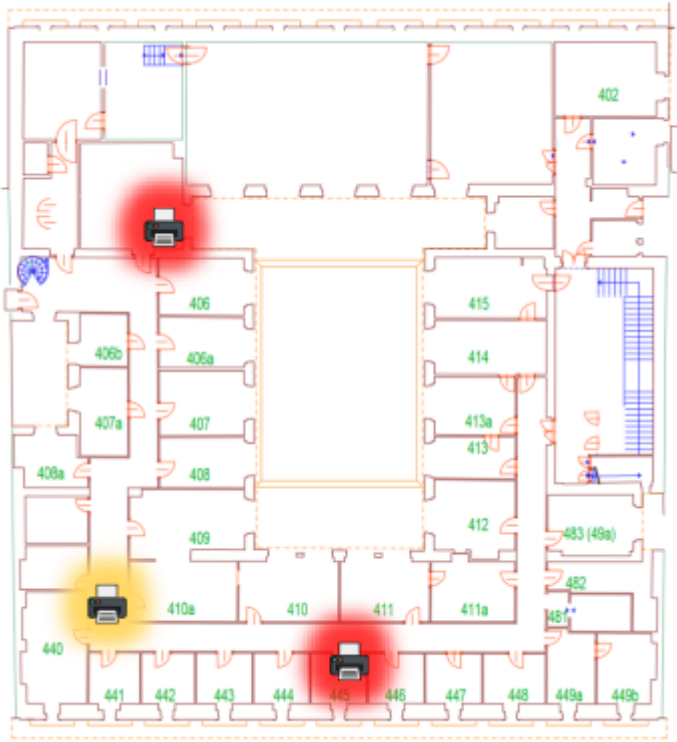

MyQ - Printers location and specifications

TASKalfa 4053ci - Next to PC lab 117 / In locker room next to office 326 / In UPCES study office 405 / In staff lounge 445

TASKalfa 8052ci - Facing office 312

TASKalfa 6053ci - Next to 440 staff lounge