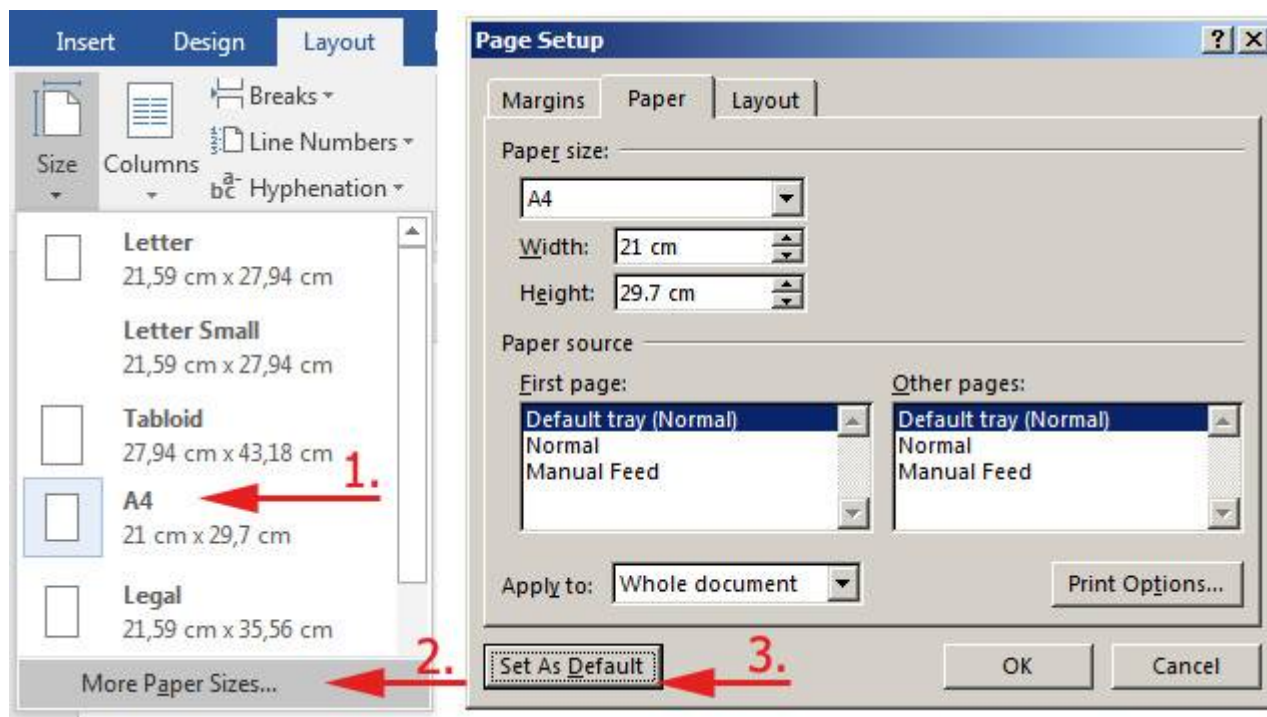

Assorted Software Tips&Tricks

Microsoft Office

MS Word

Set default page size for new documents

...

From:

<https://wiki.cerge-ei.cz/> - **CERGE-EI Infrastructure Services**

Permanent link:

<https://wiki.cerge-ei.cz/doku.php?id=public:sw_hints&rev=1489402063>

Last update: **2017-03-13 10:47**