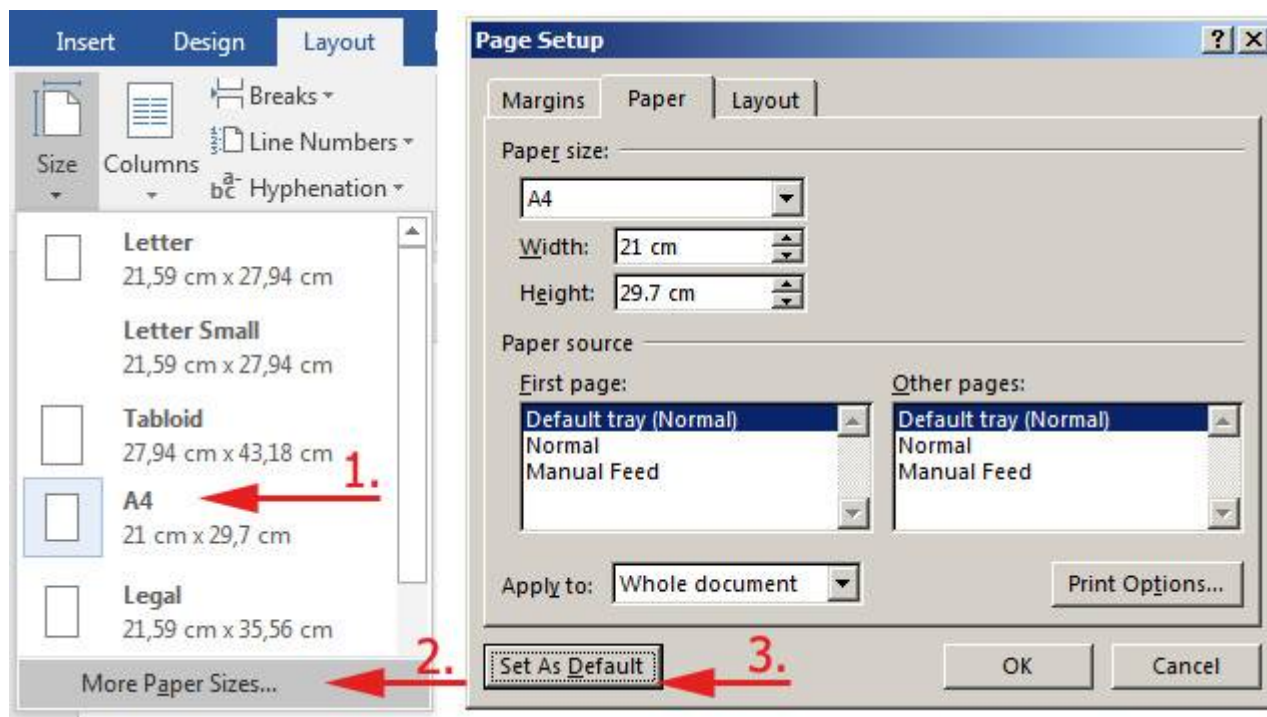

Assorted Software Tips&Tricks

Microsoft Office

MS Word

Set default page size for new documents

MS Excel

...

From: <https://wiki.cerge-ei.cz/> - **CERGE-EI Infrastructure Services**

Permanent link: https://wiki.cerge-ei.cz/doku.php?id=public:sw_hints&rev=1493898073