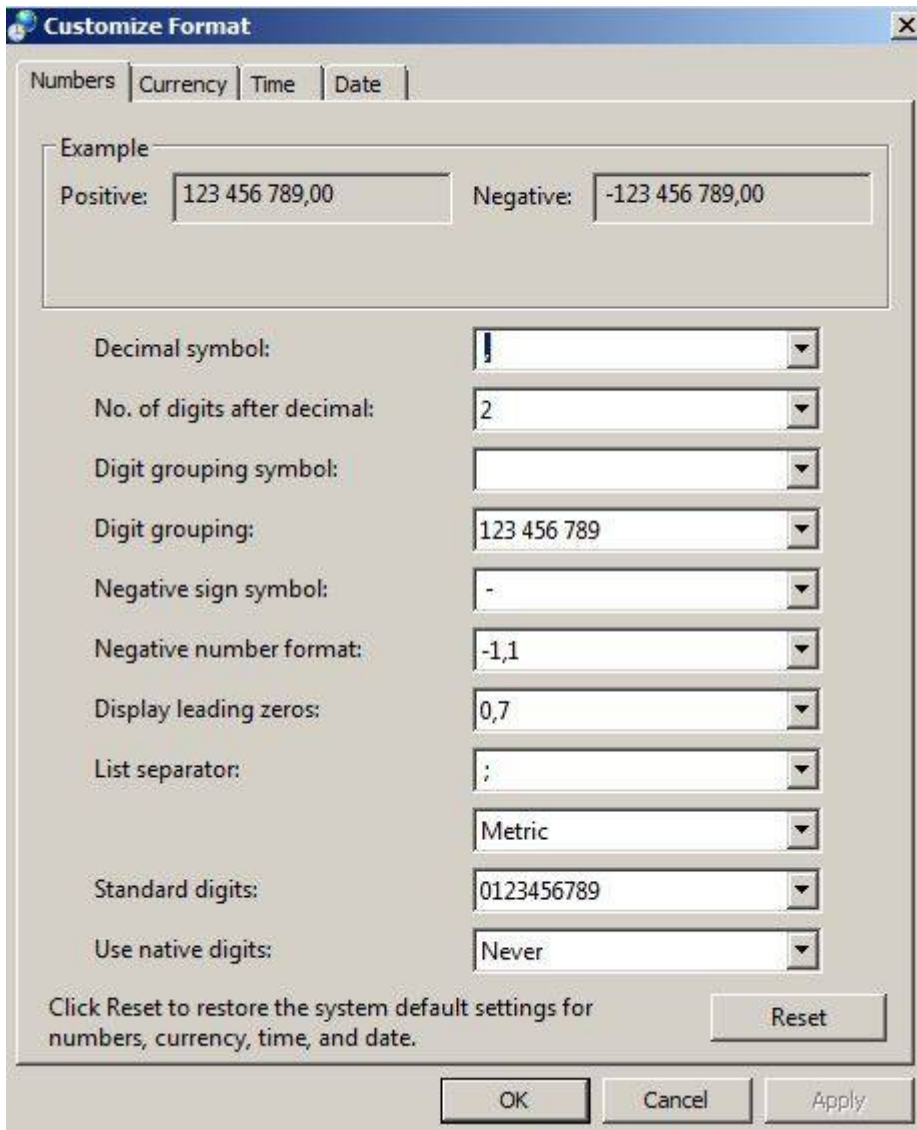

Assorted Software Tips&Tricks

Microsoft Office

MS Word

Set default page size for new documents

MS Windows

Date&Time and Number Formats

Symptom: Excel and other programs use non-preferred format for dates and numbers

Solution: **It must be set system-wide** - go to Windows settings via **Control Panel** → **Region & Languages**

Details:

Set preferred date and number format via dialog:

And "Additional settings":

...

From: <https://wiki.cerge-ei.cz/> - **CERGE-EI Infrastructure Services**