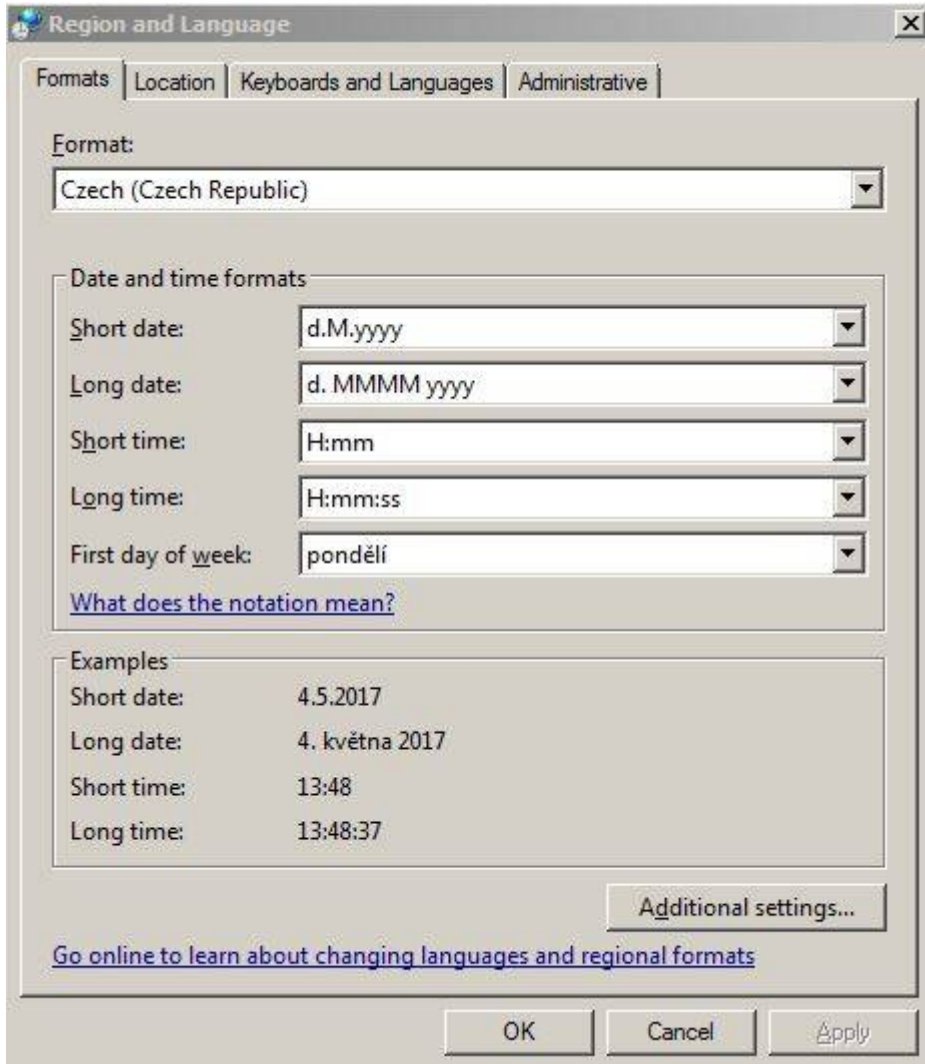

Assorted Software Tips&Tricks

Microsoft Office

MS Word

Set default page size for new documents

MS Windows

Date&Time and Number Formats

Symptom: Excel and other programs use non-preferred format for dates and numbers

Solution: **It must be set system-wide** - go to Windows settings via **Control Panel** → **Region & Languages**

Details:

Set preferred date and number format via dialog:

And "Additional settings":

...

From: <https://wiki.cerge-ei.cz/> - **CERGE-EI Infrastructure Services**