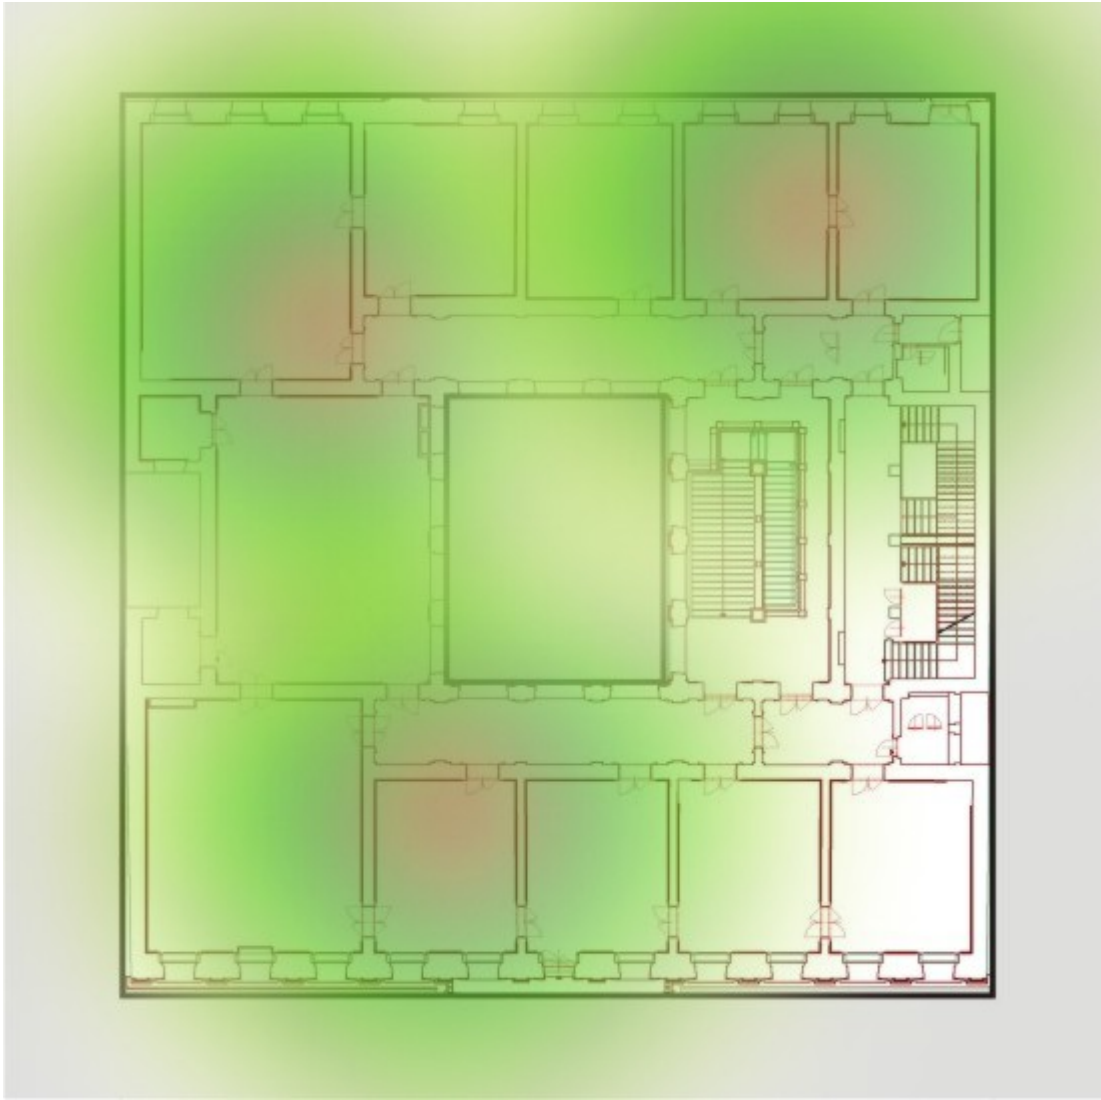

# Wi-Fi Network Coverage at CERGE-EI

Global Wifi information available at <https://itinfo.cerge-ei.cz/doku.php?id=public:wifimenu>

There are 16 wireless access points (AP) installed all over the building. The APs are compliant with IEEE 802.11ag standard and are centrally managed by a wireless controller. The coverage indicated bellow is available for all three Wi-Fi networks, **libairfree**, **residents**, **CERGE-EI** .

## Wi-Fi Access Points Location

Ground Floor

1st Floor

2nd Floor

3rd Floor

4th Floor

From:  
<https://wiki.cerge-ei.cz/> - **CERGE-EI Infrastructure Services**

Permanent link:  
<https://wiki.cerge-ei.cz/doku.php?id=public:wifi>