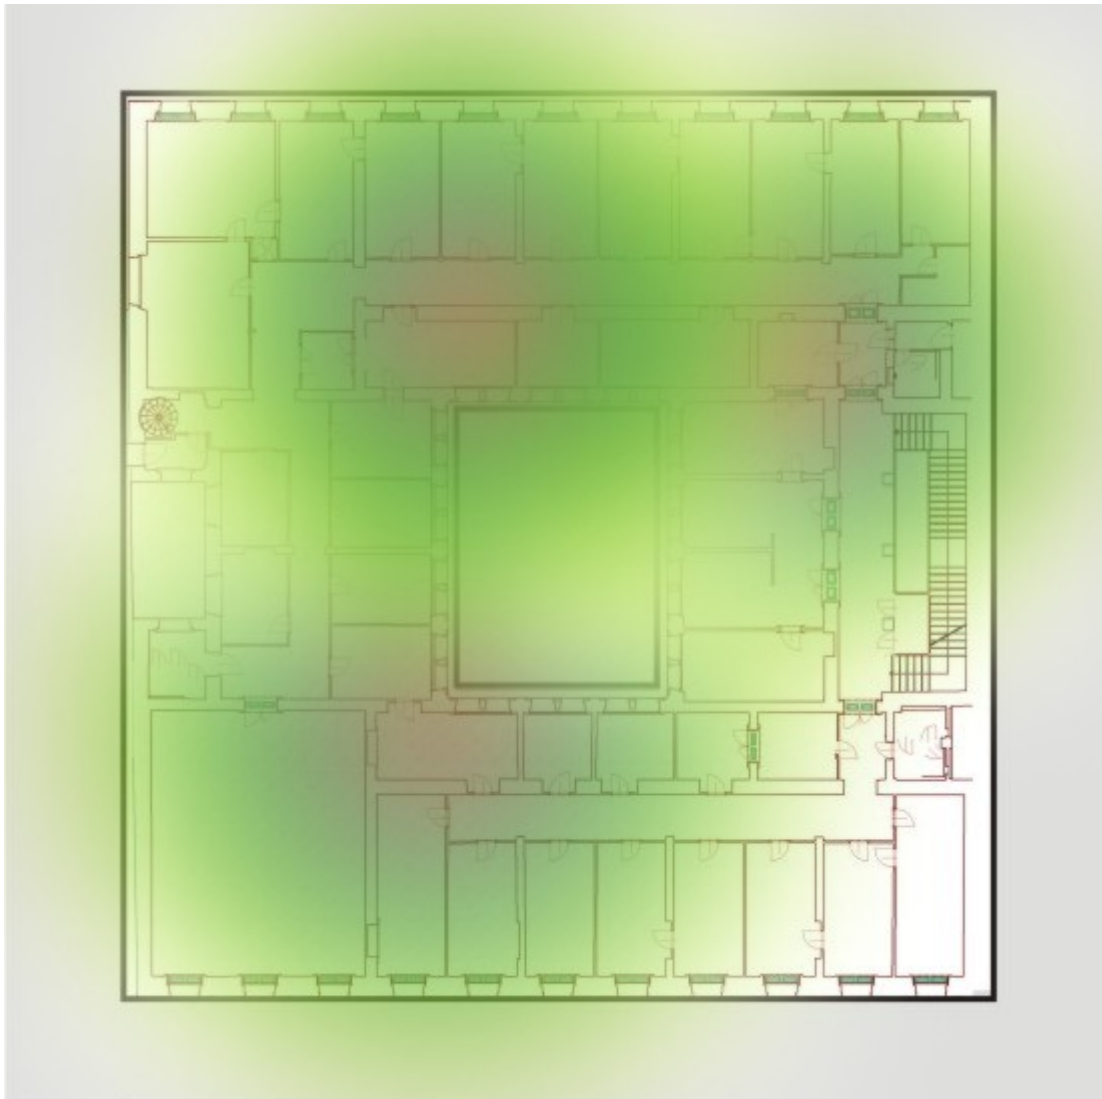

# Wi-Fi Network Coverage at CERGE-EI

Global Wifi information available at <https://itinfo.cerge-ei.cz/doku.php?id=public:wifimenu>

There are 16 wireless access points (AP) installed all over the building. The APs are compliant with IEEE 802.11ag standard and are centrally managed by a wireless controller. The coverage indicated bellow is available for all three Wi-Fi networks, **libairfree**, **residents**, **CERGE-EI** .

## Wi-Fi Access Points Location

Ground Floor

1st Floor

2nd Floor

3rd Floor

4th Floor

From:  
<https://wiki.cerge-ei.cz/> - **CERGE-EI Infrastructure Services**

Permanent link:  
<https://wiki.cerge-ei.cz/doku.php?id=public:wifi>