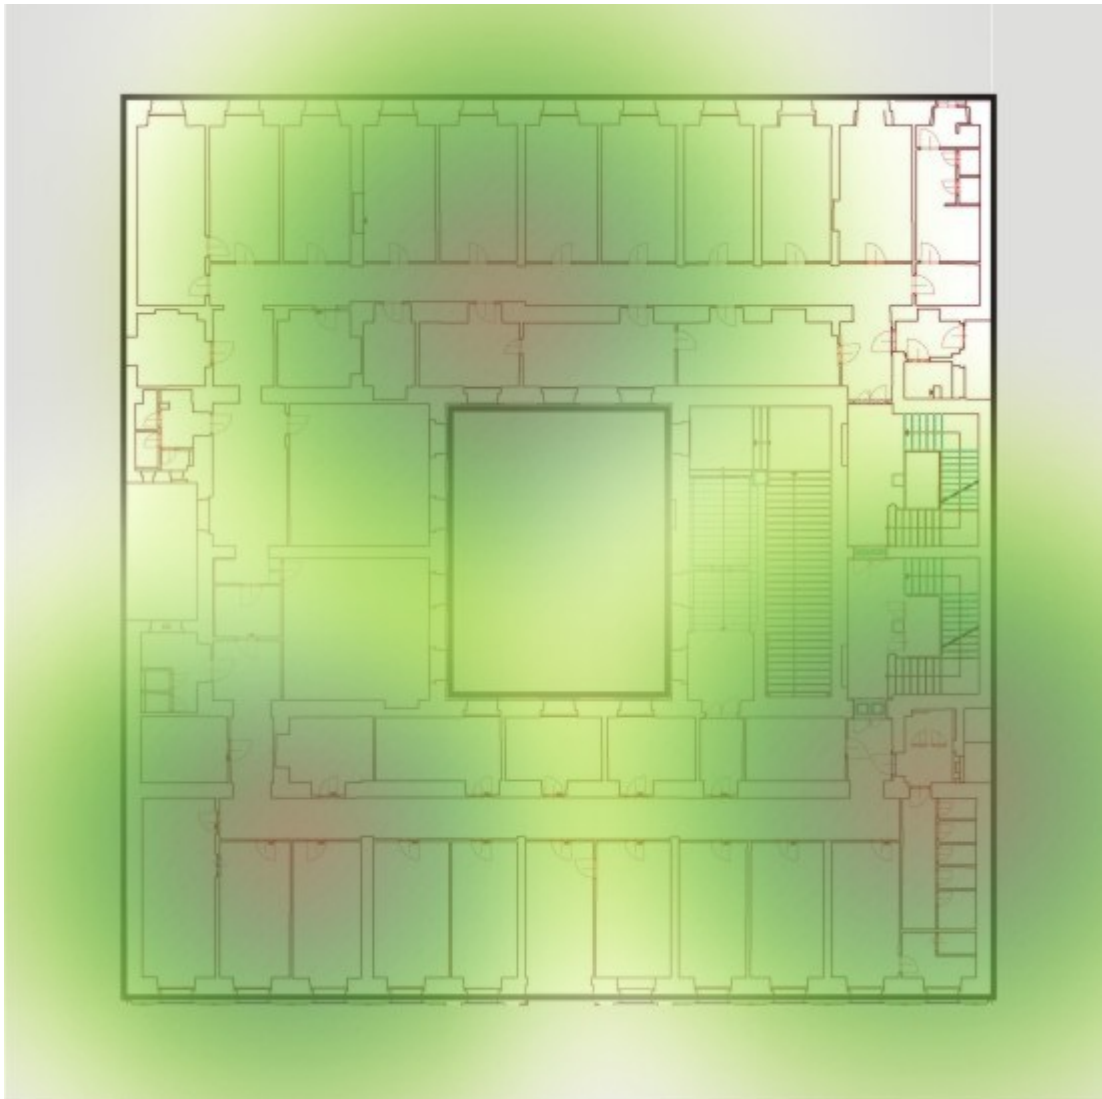

Wi-Fi Network Coverage at CERGE-EI

There are 16 wireless access points (AP) installed all over the building. The APs are compliant with IEEE 802.11ag standard and are centrally managed by a wireless controller. The coverage indicated bellow is available for all three Wi-Fi networks, **libairfree** , .

Wi-Fi Access Points Location

Ground Floor

1st Floor

2nd Floor

3rd Floor

4th Floor

From:
<https://wiki.cerge-ei.cz/> - **CERGE-EI Infrastructure Services**

Permanent link:
<https://wiki.cerge-ei.cz/doku.php?id=public:wifi&rev=1490858815>