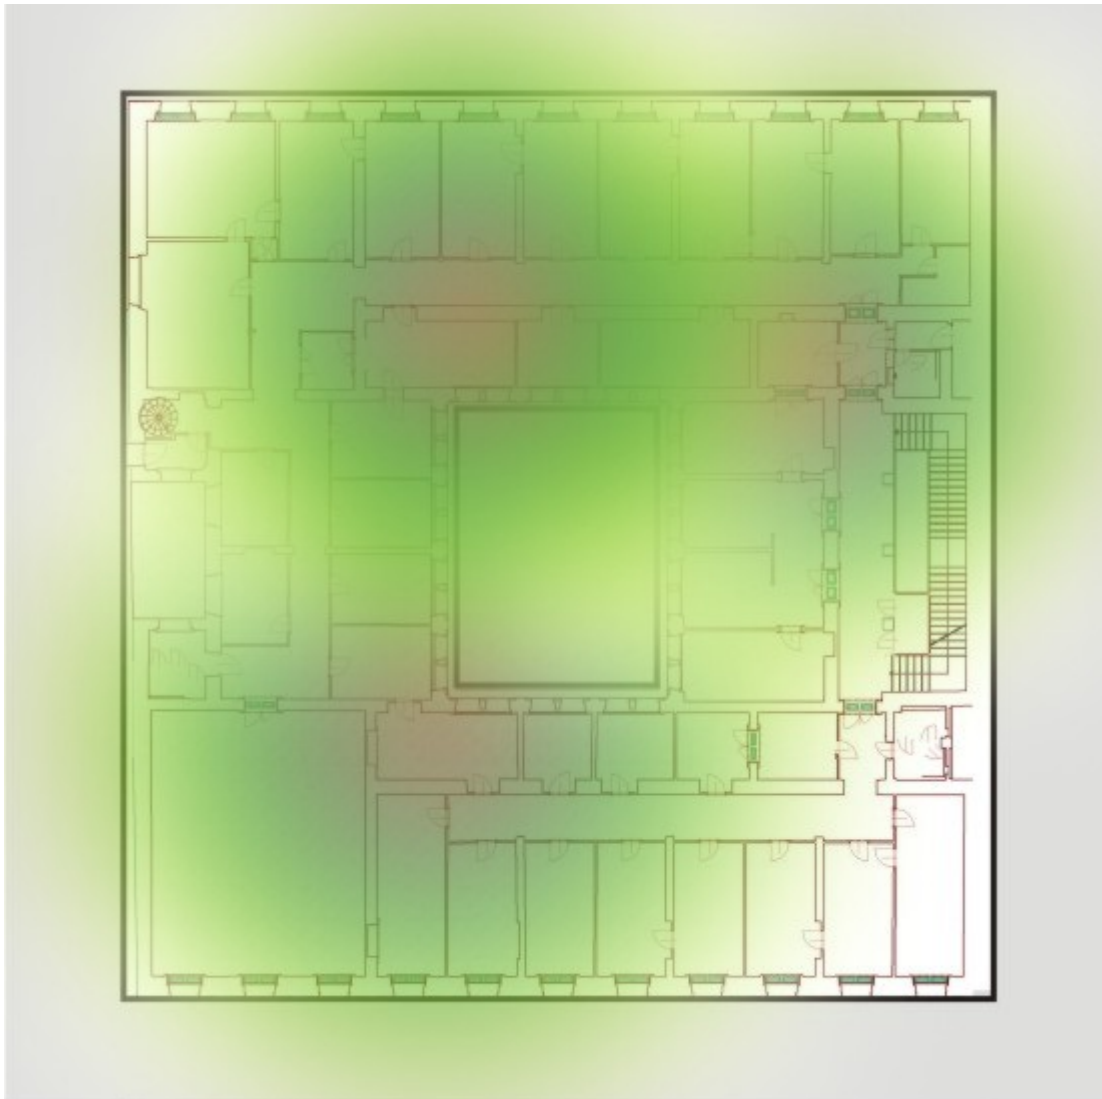

Wi-Fi Network Coverage at CERGE-EI

There are 16 wireless access points (AP) installed all over the building. The APs are compliant with IEEE 802.11ag standard and are centrally managed by a wireless controller. The coverage indicated bellow is available for all three Wi-Fi networks, **libairfree** , .

Wi-Fi Access Points Location

Ground Floor

1st Floor

2nd Floor

3rd Floor

4th Floor

From:
<https://wiki.cerge-ei.cz/> - **CERGE-EI Infrastructure Services**

Permanent link:
<https://wiki.cerge-ei.cz/doku.php?id=public:wifi&rev=1490858815>