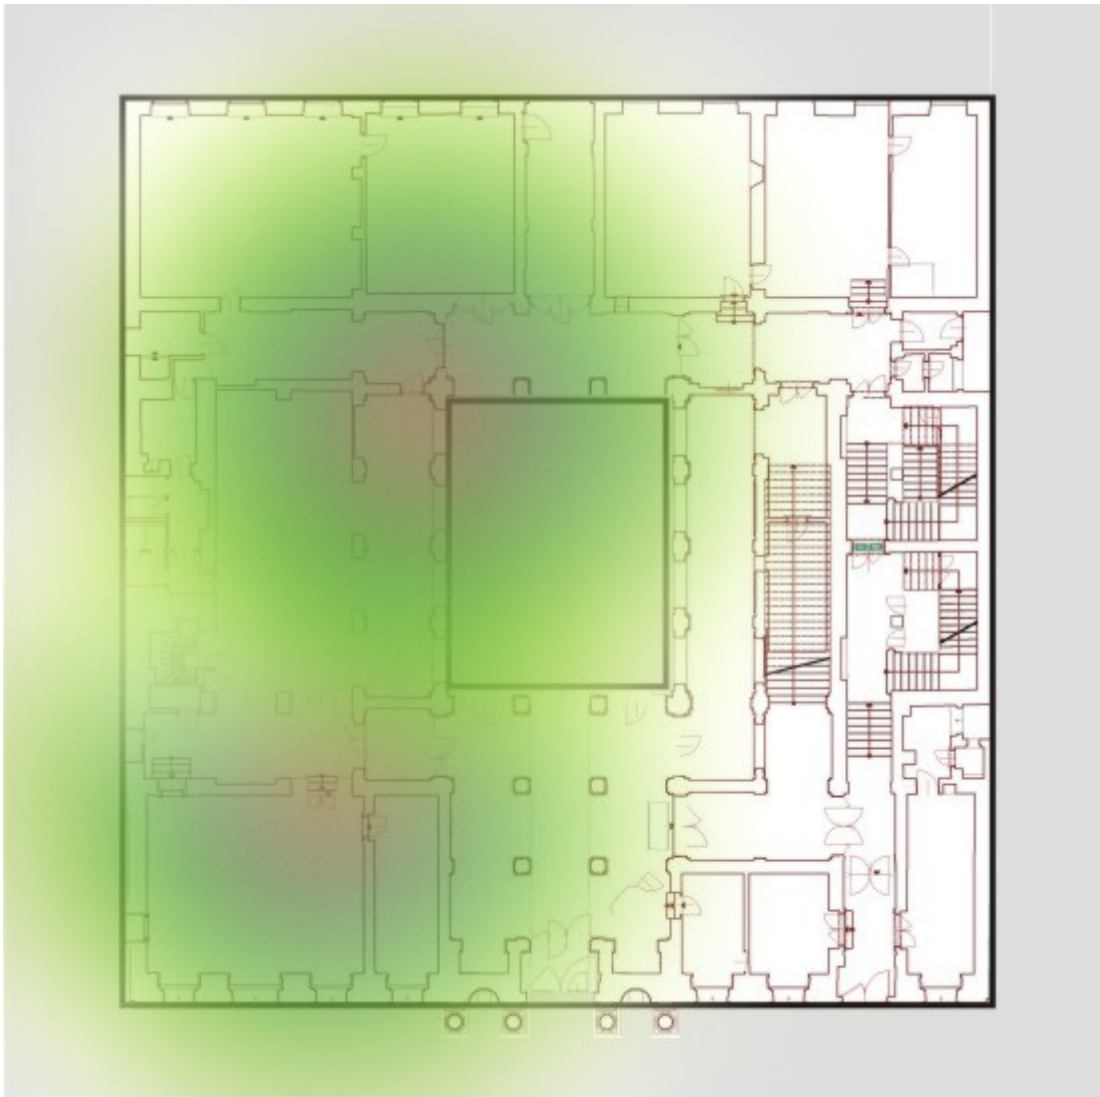

Wi-Fi Network Coverage at CERGE-EI

There are 16 wireless access points (AP) installed all over the building. The APs are compliant with IEEE 802.11ag standard and are centrally managed by a wireless controller. The coverage indicated bellow is available for all three Wi-Fi networks, **libairfree** , .

Wi-Fi Access Points Location

Ground Floor

1st Floor

2nd Floor

3rd Floor

4th Floor

From:
<https://wiki.cerge-ei.cz/> - **CERGE-EI Infrastructure Services**

Permanent link:
<https://wiki.cerge-ei.cz/doku.php?id=public:wifi&rev=1490858815>