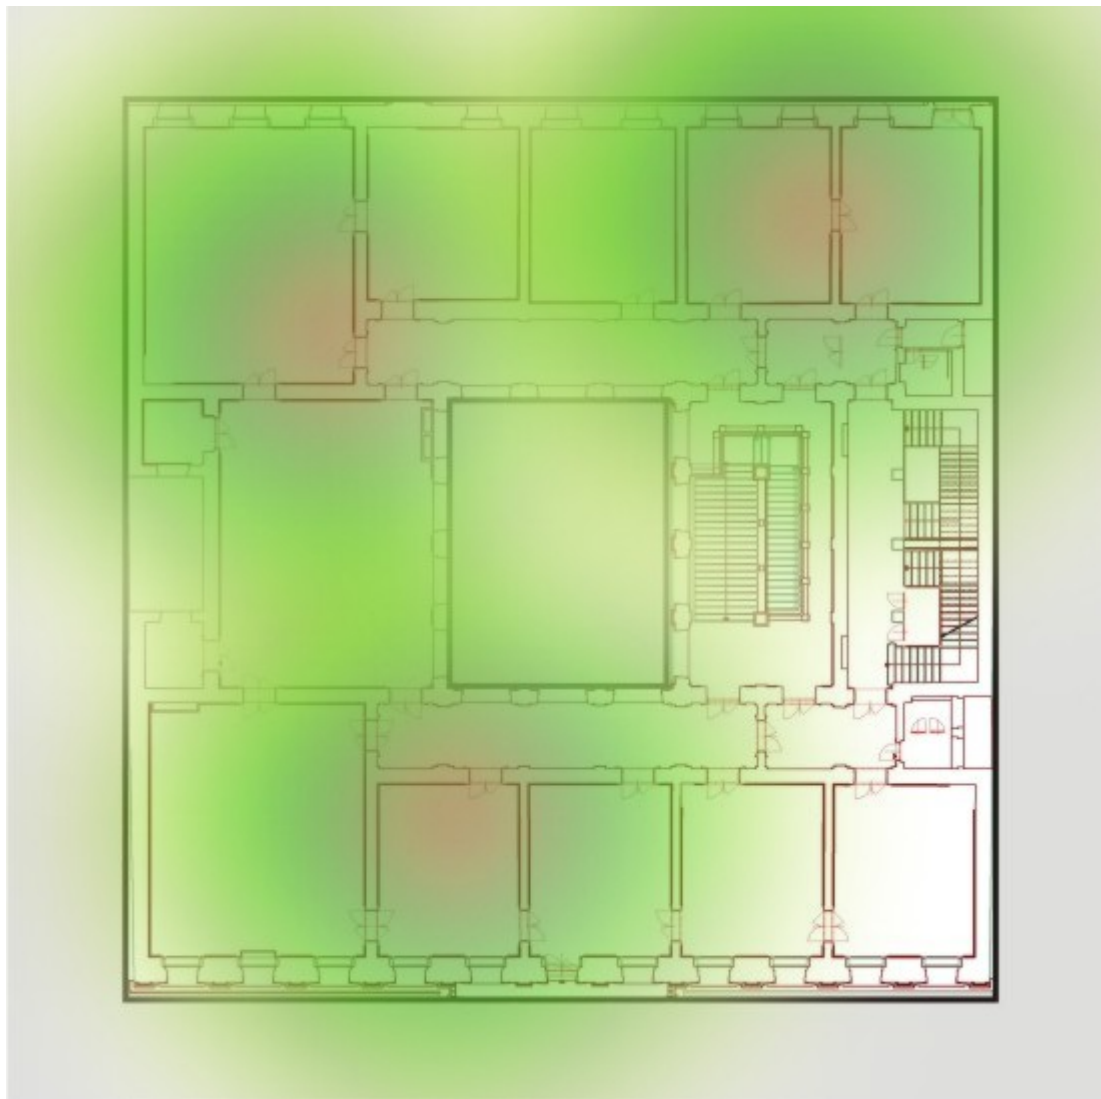

Wi-Fi Network Coverage at CERGE-EI

There are 16 wireless access points (AP) installed all over the building. The APs are compliant with IEEE 802.11ag standard and are centrally managed by a wireless controller. The coverage indicated bellow is available for all three Wi-Fi networks, **libairfree** , .

Wi-Fi Access Points Location

Ground Floor

1st Floor

2nd Floor

3rd Floor

4th Floor

From:
<https://wiki.cerge-ei.cz/> - **CERGE-EI Infrastructure Services**

Permanent link:
<https://wiki.cerge-ei.cz/doku.php?id=public:wifi&rev=1490858815>