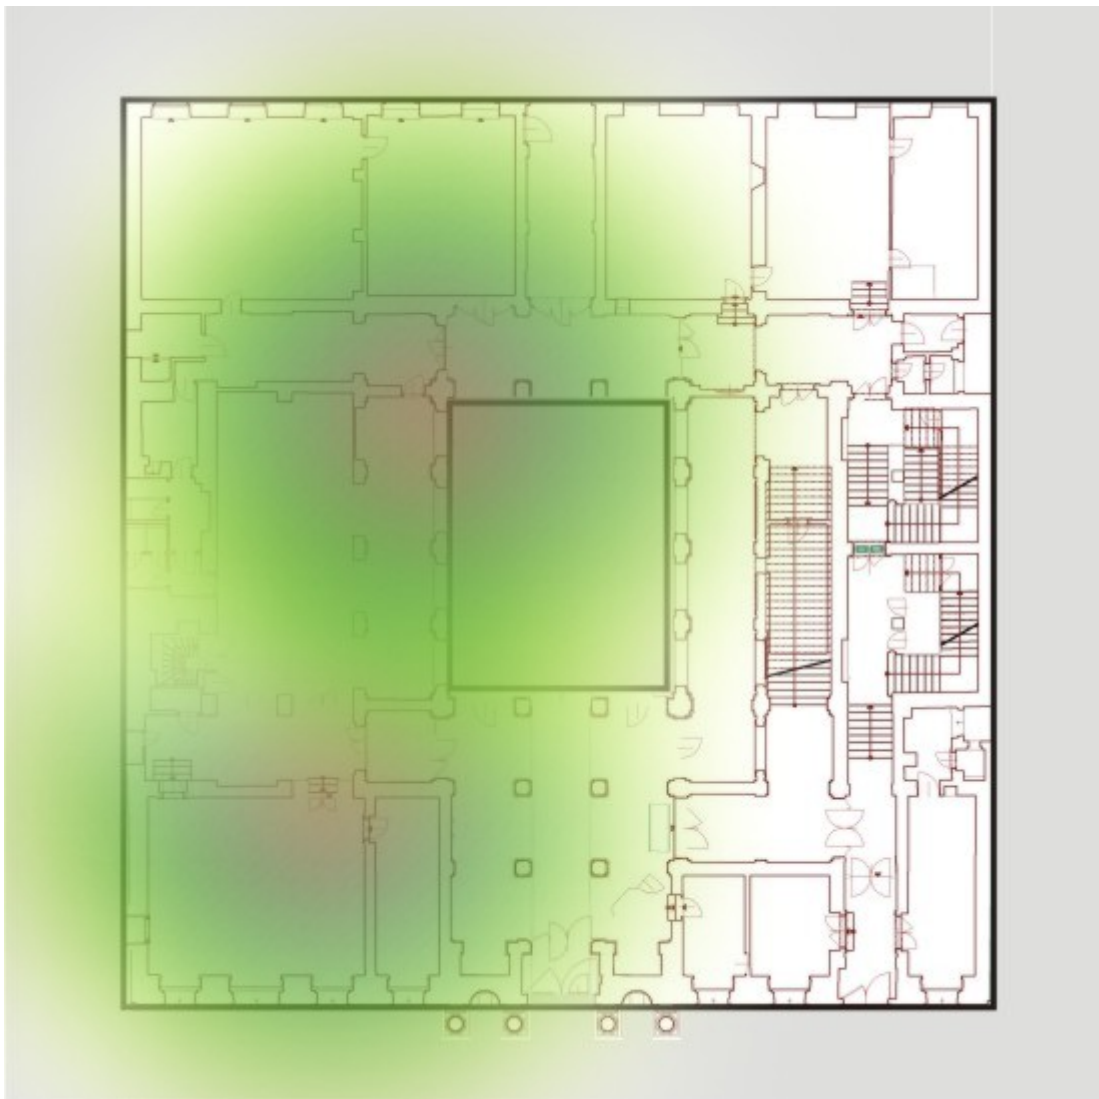

Wi-Fi Network Coverage at CERGE-EI

There are 16 wireless access points (AP) installed all over the building. The APs are compliant with IEEE 802.11ag standard and are centrally managed by a wireless controller. The coverage indicated bellow is available for all three Wi-Fi networks, **libairfree** , .

Wi-Fi Access Points Location

Ground Floor

1st Floor

2nd Floor

3rd Floor

4th Floor

From:
<https://wiki.cerge-ei.cz/> - **CERGE-EI Infrastructure Services**

Permanent link:
<https://wiki.cerge-ei.cz/doku.php?id=public:wifi&rev=1490858815>