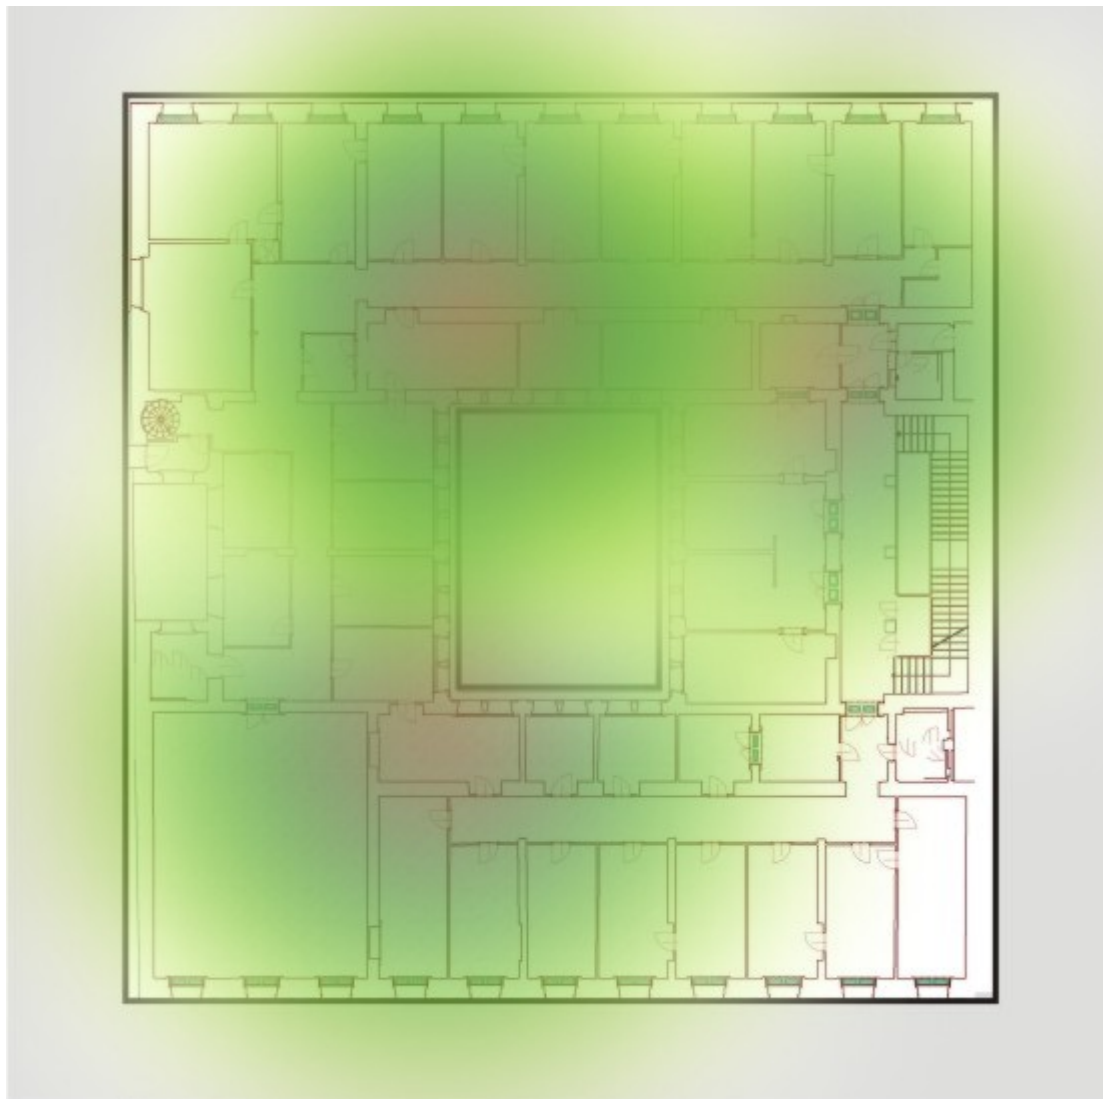

Wi-Fi Network Coverage at CERGE-EI

There are 16 wireless access points (AP) installed all over the building. The APs are compliant with IEEE 802.11ag standard and are centrally managed by a wireless controller. The coverage indicated bellow is available for all three Wi-Fi networks, **libairfree** , .

Wi-Fi Access Points Location

Ground Floor

1st Floor

2nd Floor

3rd Floor

4th Floor

From:
<https://wiki.cerge-ei.cz/> - **CERGE-EI Infrastructure Services**

Permanent link:
<https://wiki.cerge-ei.cz/doku.php?id=public:wifi&rev=1490858815>