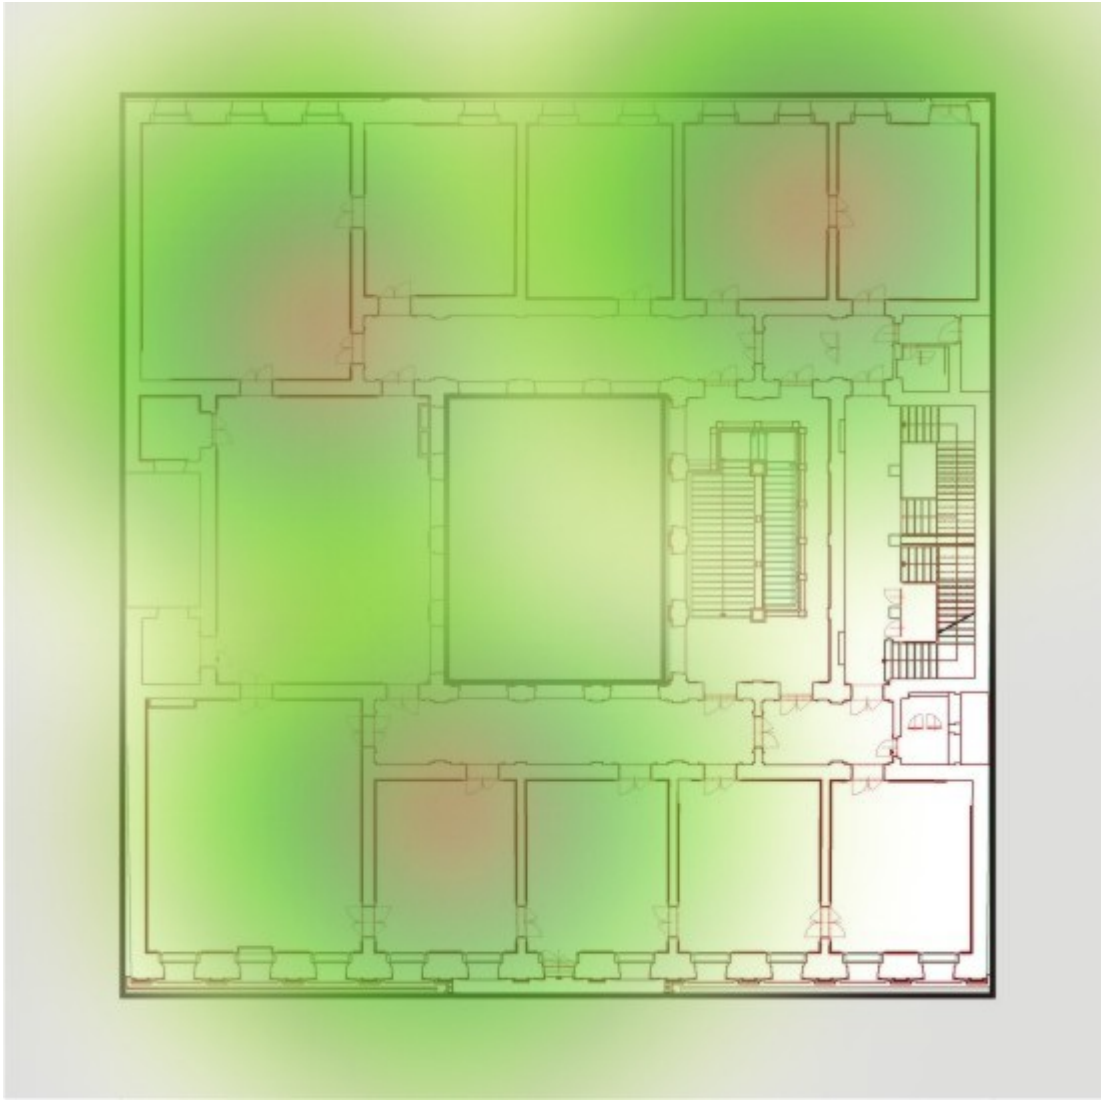

Wi-Fi Network Coverage at CERGE-EI

There are 16 wireless access points (AP) installed all over the building. The APs are compliant with IEEE 802.11ag standard and are centrally managed by a wireless controller. The coverage indicated bellow is available for all three Wi-Fi networks, **libairfree** , .

Wi-Fi Access Points Location

Ground Floor

1st Floor

2nd Floor

3rd Floor

4th Floor

From:
<https://wiki.cerge-ei.cz/> - **CERGE-EI Infrastructure Services**

Permanent link:
<https://wiki.cerge-ei.cz/doku.php?id=public:wifi&rev=1490858815>