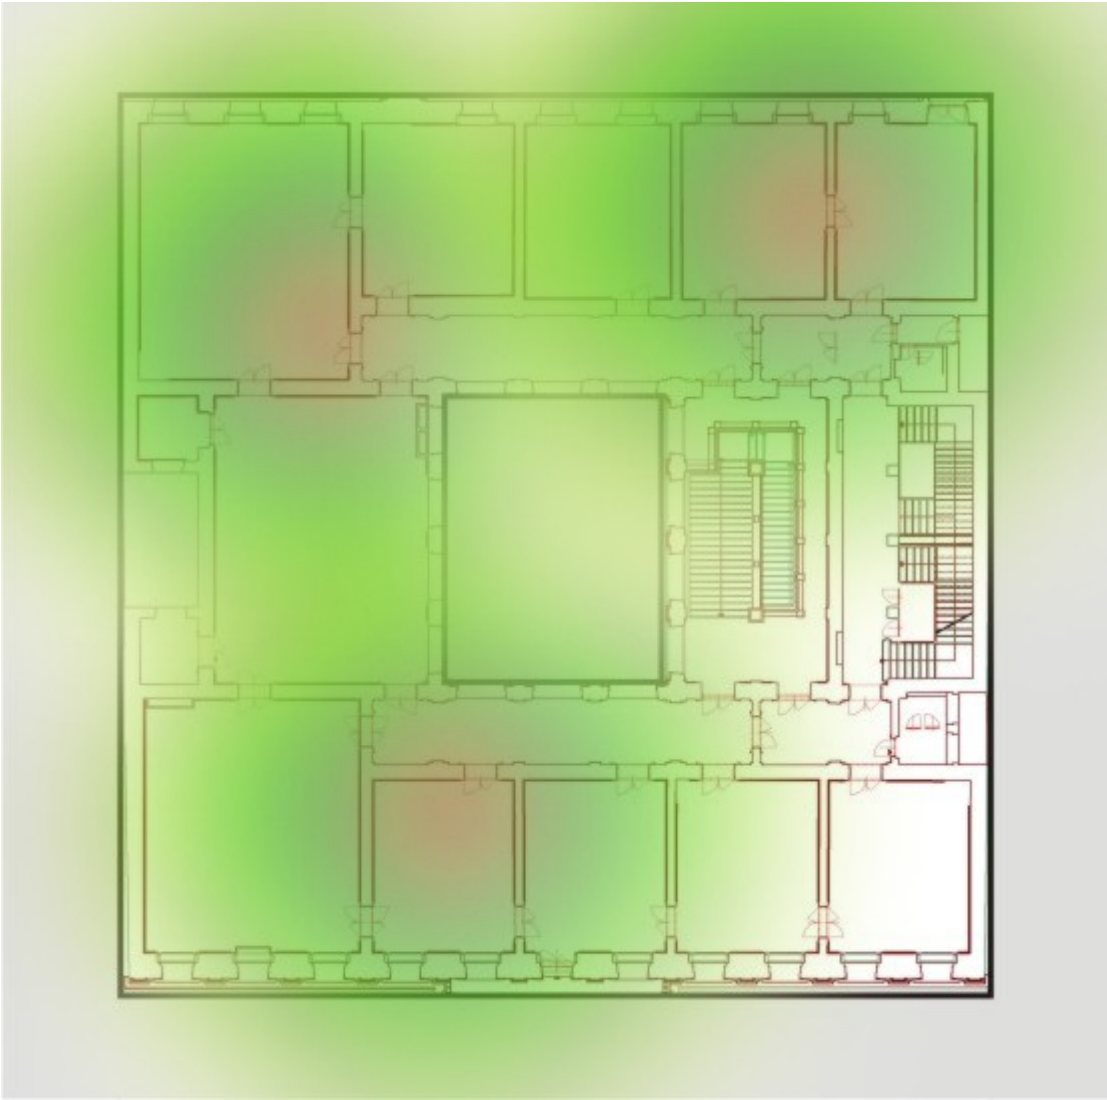

Wi-Fi Network Coverage at CERGE-EI

There are 16 wireless access points (AP) installed all over the building. The APs are compliant with IEEE 802.11ag standard and are centrally managed by a wireless controller. The coverage indicated bellow is available for all three Wi-Fi networks, **libairfree** , **residents** , **CERGE-EI** .

Wi-Fi Access Points Location

Ground Floor

1st Floor

2nd Floor

3rd Floor

4th Floor

From:

<https://wiki.cerge-ei.cz/> - **CERGE-EI Infrastructure Services**