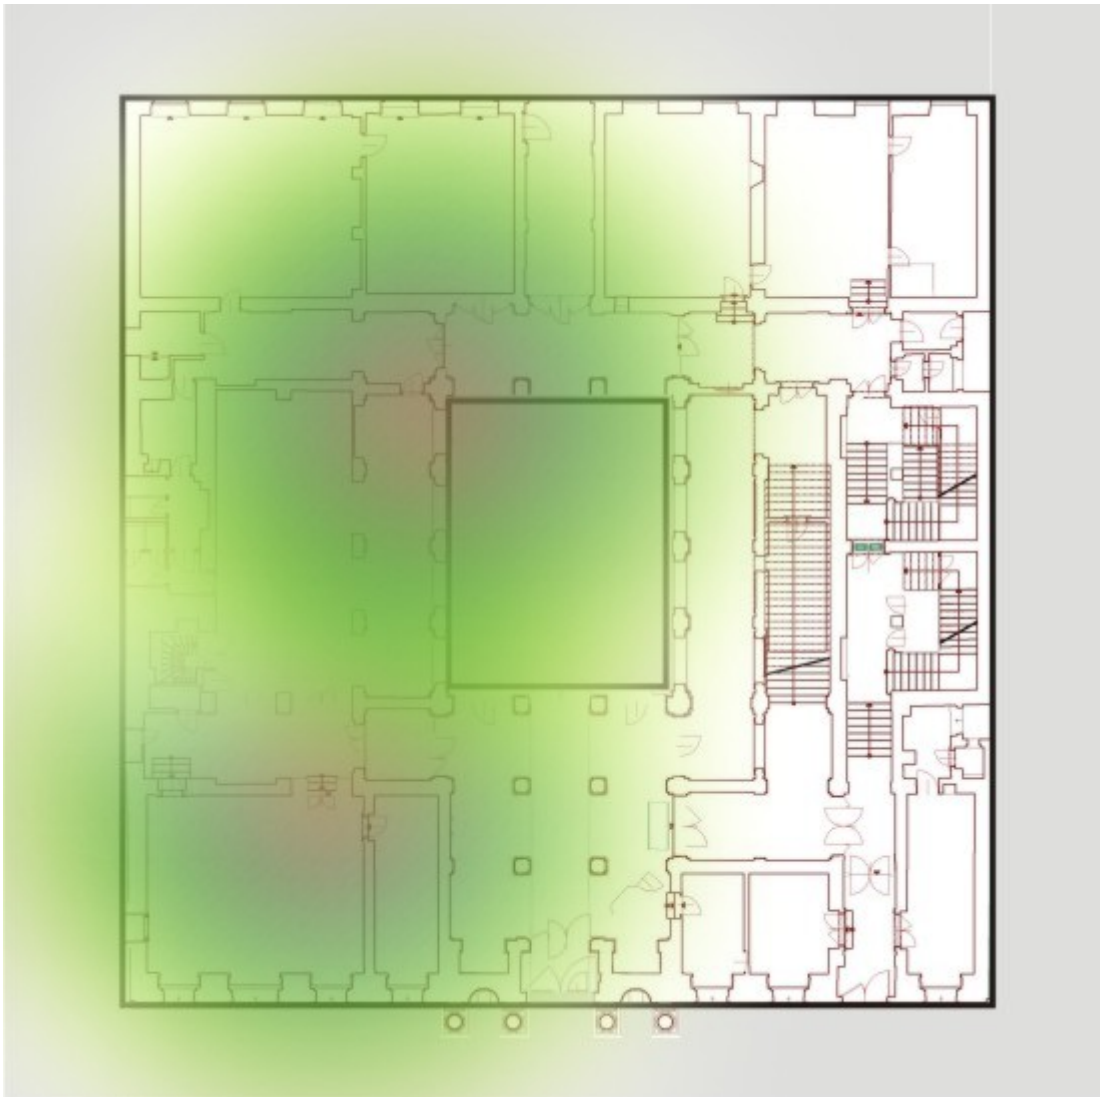

Wi-Fi Network Coverage at CERGE-EI

There are 16 wireless access points (AP) installed all over the building. The APs are compliant with IEEE 802.11ag standard and are centrally managed by a wireless controller. The coverage indicated bellow is available for all three Wi-Fi networks, **libairfree** , **residents** , **CERGE-EI** .

Wi-Fi Access Points Location

Ground Floor

1st Floor

2nd Floor

3rd Floor

4th Floor

From:

<https://wiki.cerge-ei.cz/> - **CERGE-EI Infrastructure Services**