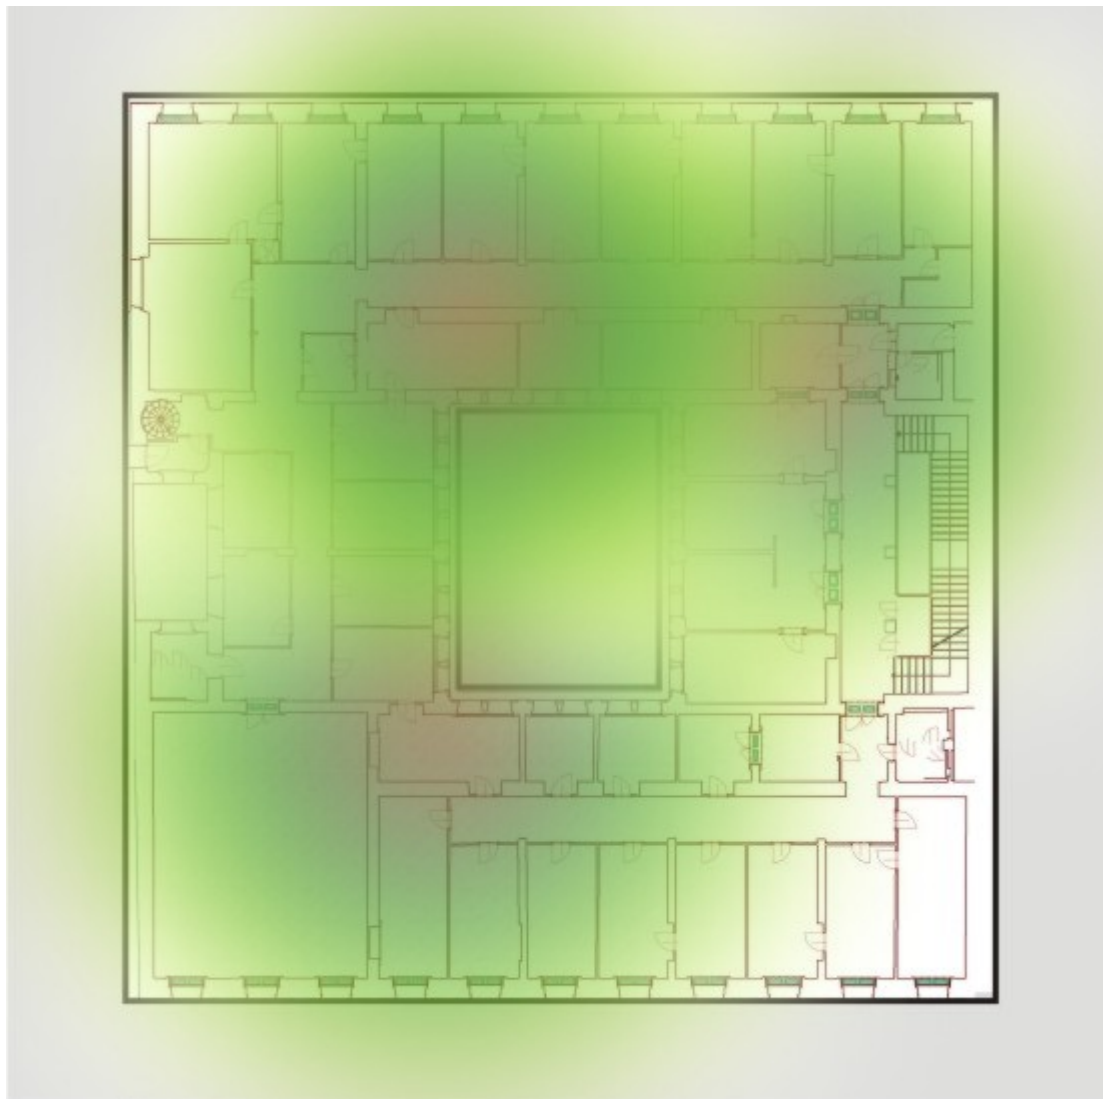

Wi-Fi Network Coverage at CERGE-EI

There are 16 wireless access points (AP) installed all over the building. The APs are compliant with IEEE 802.11ag standard and are centrally managed by a wireless controller. The coverage indicated bellow is available for all three Wi-Fi networks, **libairfree** , **residents** , **CERGE-EI** .

Wi-Fi Access Points Location

Ground Floor

1st Floor

2nd Floor

3rd Floor

4th Floor

From:

<https://wiki.cerge-ei.cz/> - **CERGE-EI Infrastructure Services**