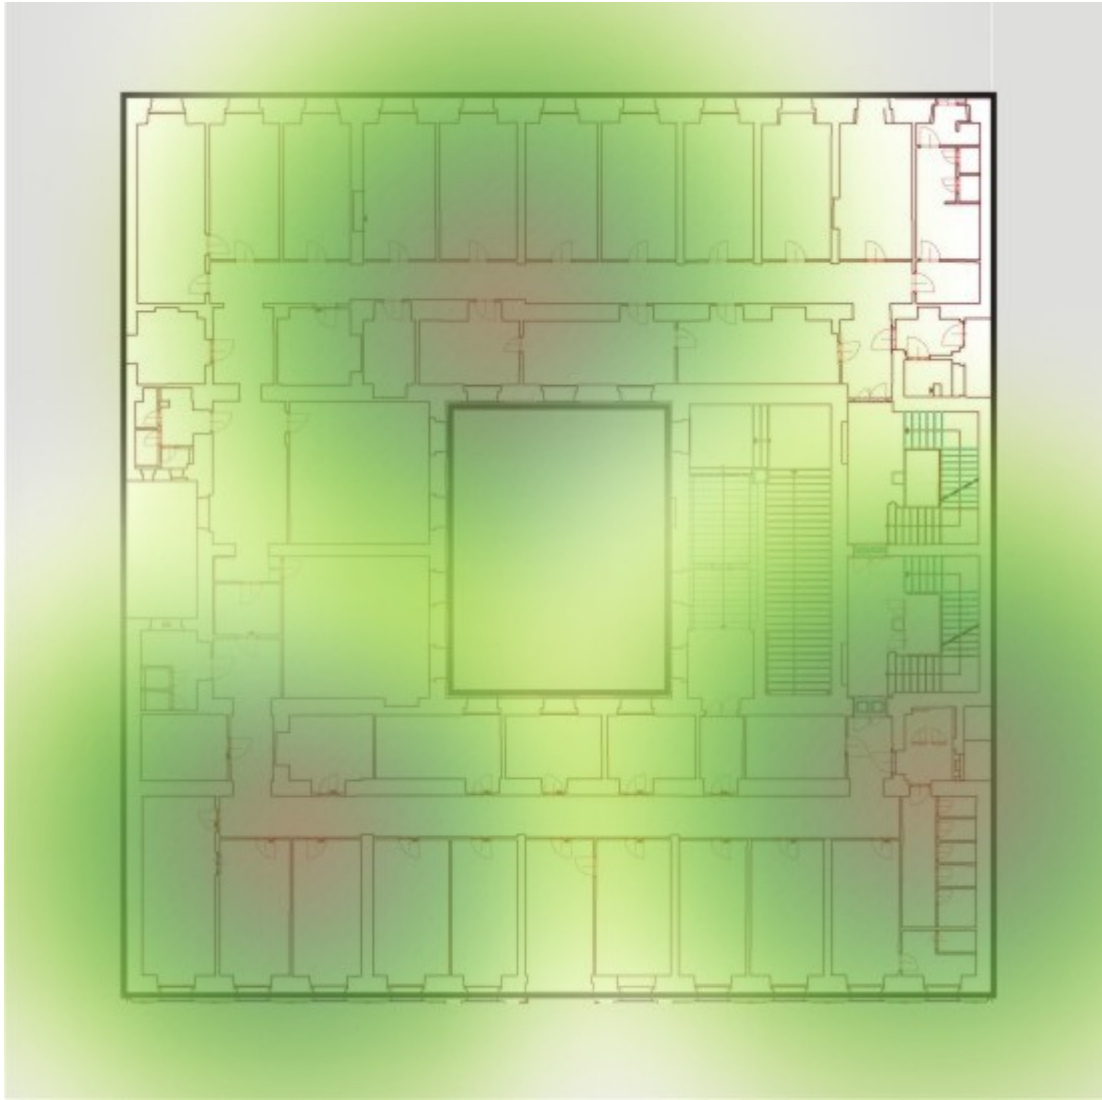

Wi-Fi Network Coverage at CERGE-EI

There are 16 wireless access points (AP) installed all over the building. The APs are compliant with IEEE 802.11ag standard and are centrally managed by a wireless controller. The coverage indicated bellow is available for all three Wi-Fi networks, **libairfree** , **residents** , **CERGE-EI** .

Wi-Fi Access Points Location

Ground Floor

1st Floor

2nd Floor

3rd Floor

4th Floor

From:

<https://wiki.cerge-ei.cz/> - **CERGE-EI Infrastructure Services**