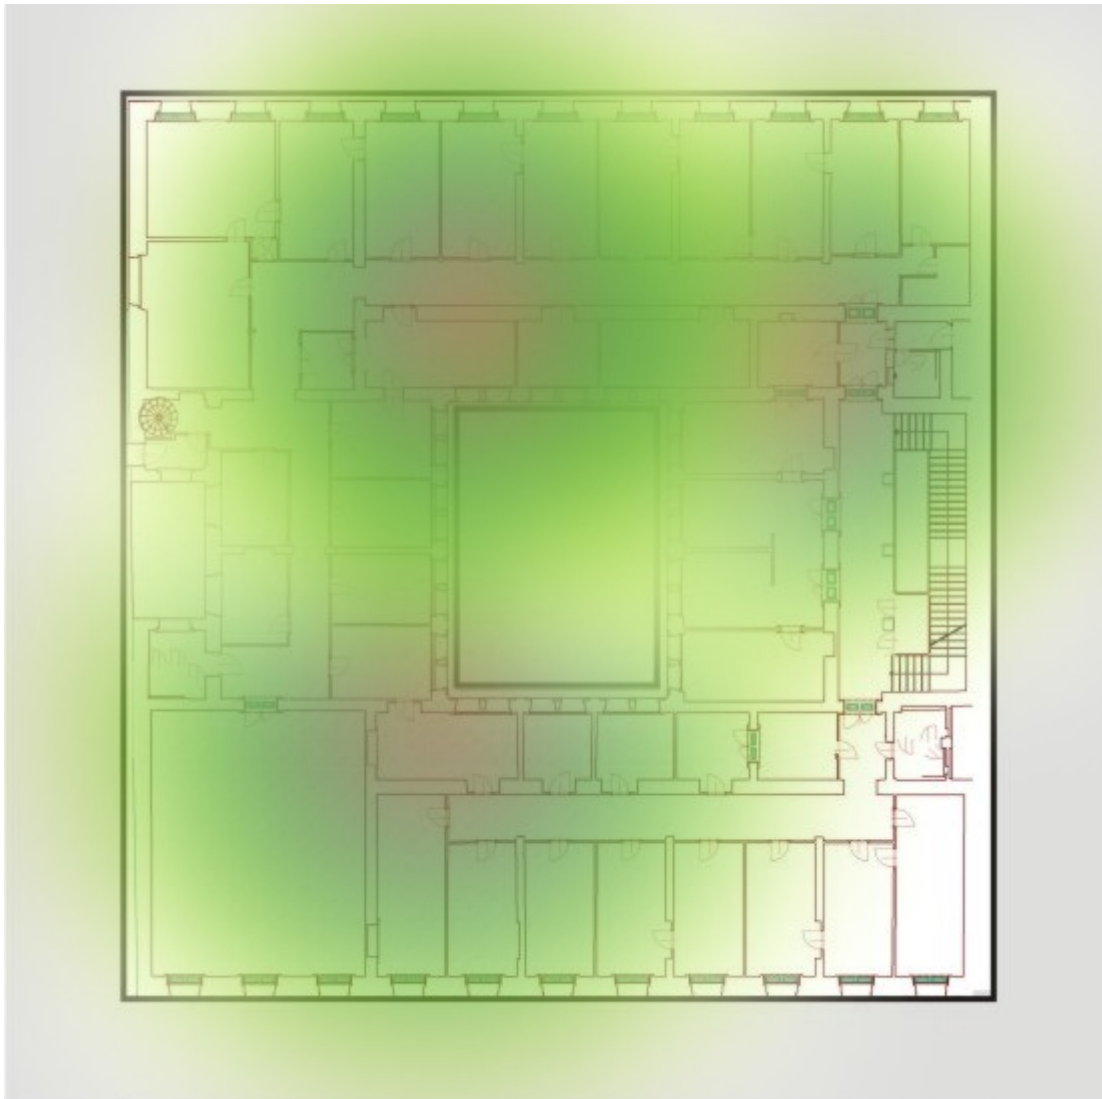

Wi-Fi Network Coverage at CERGE-EI

There are 16 wireless access points (AP) installed all over the building. The APs are compliant with IEEE 802.11ag standard and are centrally managed by a wireless controller. The coverage indicated bellow is available for all three Wi-Fi networks, **libairfree**, **residents**, **CERGE-EI** .

Wi-Fi Access Points Location

Ground Floor

1st Floor

2nd Floor

3rd Floor

4th Floor

From:
<https://wiki.cerge-ei.cz/> - **CERGE-EI Infrastructure Services**

Permanent link:
<https://wiki.cerge-ei.cz/doku.php?id=public:wifi&rev=1490858953>