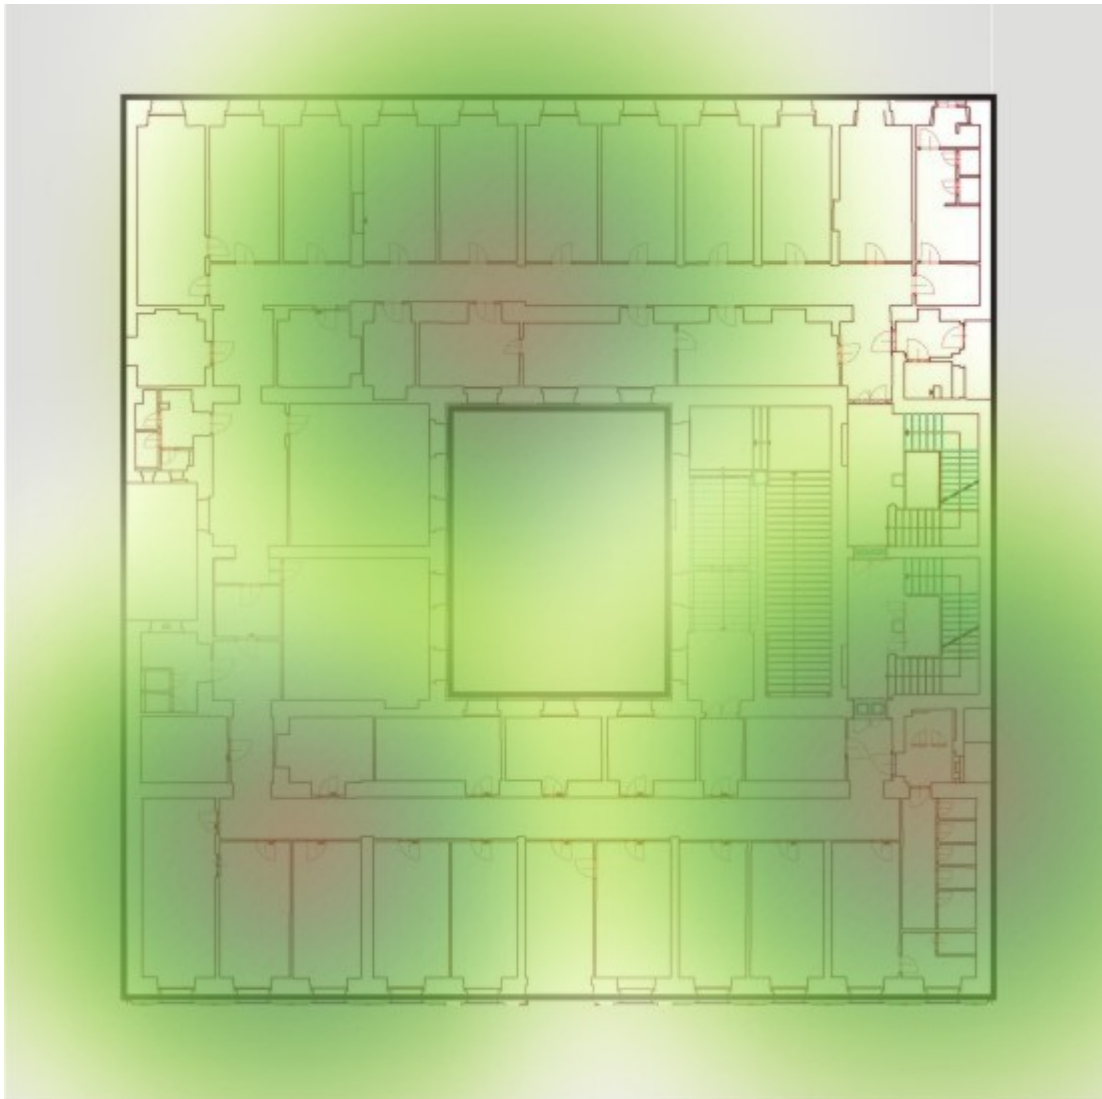

# Wi-Fi Network Coverage at CERGE-EI

There are 16 wireless access points (AP) installed all over the building. The APs are compliant with IEEE 802.11ag standard and are centrally managed by a wireless controller. The coverage indicated bellow is available for all three Wi-Fi networks, **libairfree**, **residents**, **CERGE-EI** .

## Wi-Fi Access Points Location

Ground Floor

1st Floor

2nd Floor

3rd Floor

4th Floor

From:  
<https://wiki.cerge-ei.cz/> - **CERGE-EI Infrastructure Services**

Permanent link:  
<https://wiki.cerge-ei.cz/doku.php?id=public:wifi&rev=1490858953>