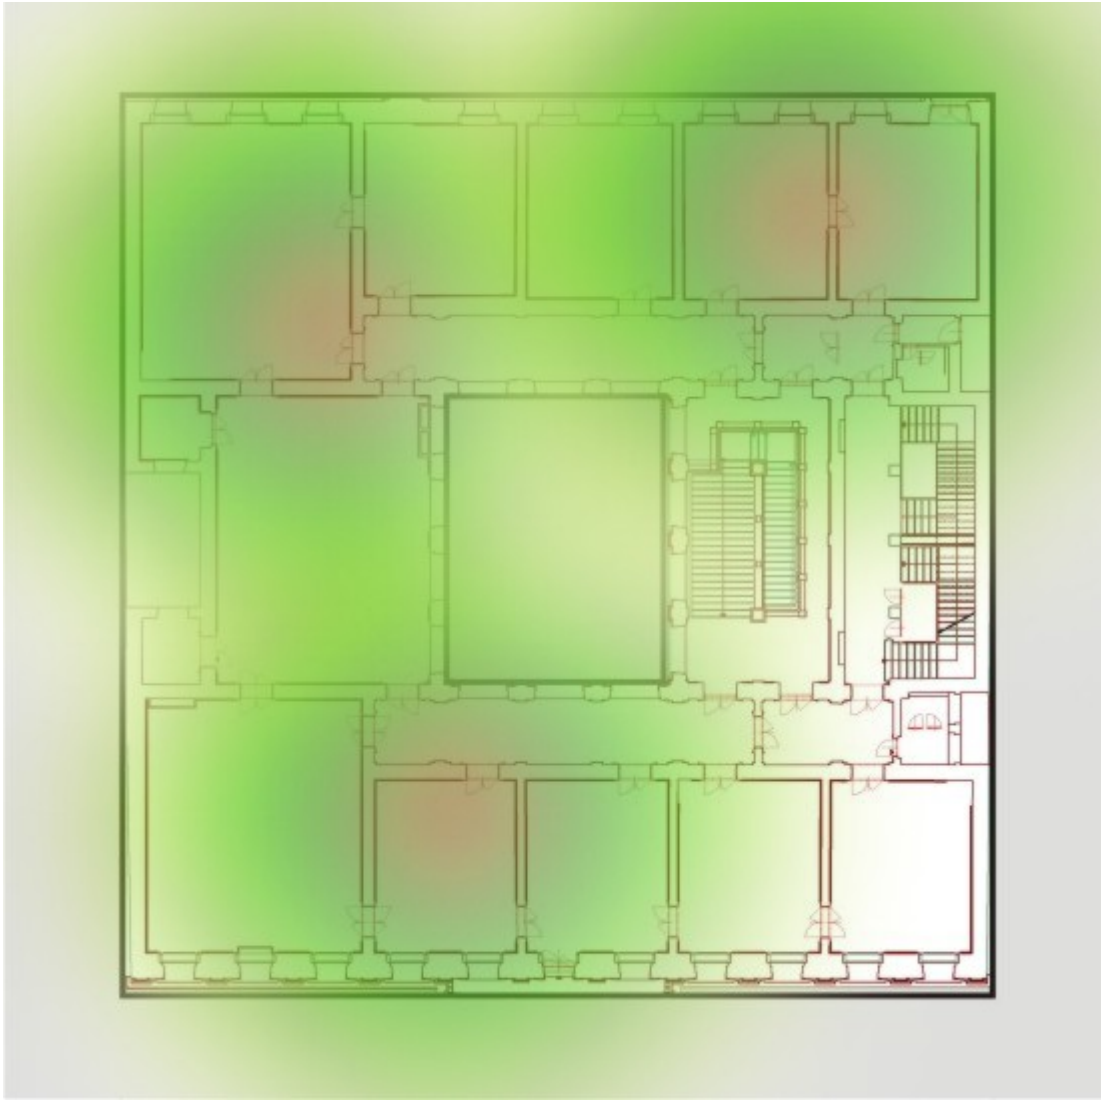

# Wi-Fi Network Coverage at CERGE-EI

There are 16 wireless access points (AP) installed all over the building. The APs are compliant with IEEE 802.11ag standard and are centrally managed by a wireless controller. The coverage indicated bellow is available for all three Wi-Fi networks, **libairfree**, **residents**, **CERGE-EI** .

## Wi-Fi Access Points Location

Ground Floor

1st Floor

2nd Floor

3rd Floor

4th Floor

From:  
<https://wiki.cerge-ei.cz/> - **CERGE-EI Infrastructure Services**

Permanent link:  
<https://wiki.cerge-ei.cz/doku.php?id=public:wifi&rev=1490858953>