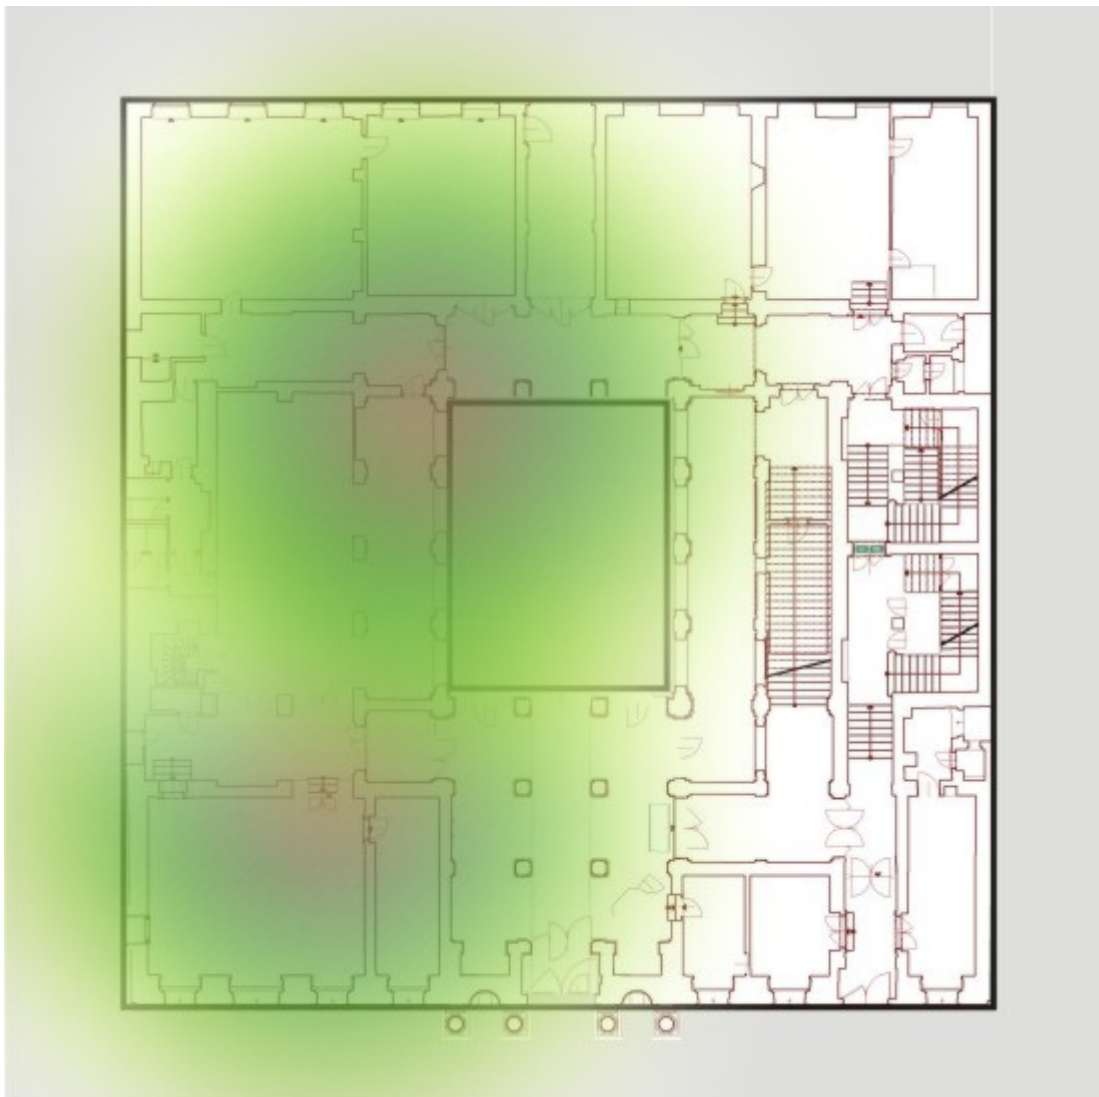

Wi-Fi Network Coverage at CERGE-EI

There are 16 wireless access points (AP) installed all over the building. The APs are compliant with IEEE 802.11ag standard and are centrally managed by a wireless controller. The coverage indicated bellow is available for all three Wi-Fi networks, **libairfree**, **residents**, **CERGE-EI** .

Wi-Fi Access Points Location

Ground Floor

1st Floor

2nd Floor

3rd Floor

4th Floor

From:
<https://wiki.cerge-ei.cz/> - **CERGE-EI Infrastructure Services**

Permanent link:
<https://wiki.cerge-ei.cz/doku.php?id=public:wifi&rev=1490858953>