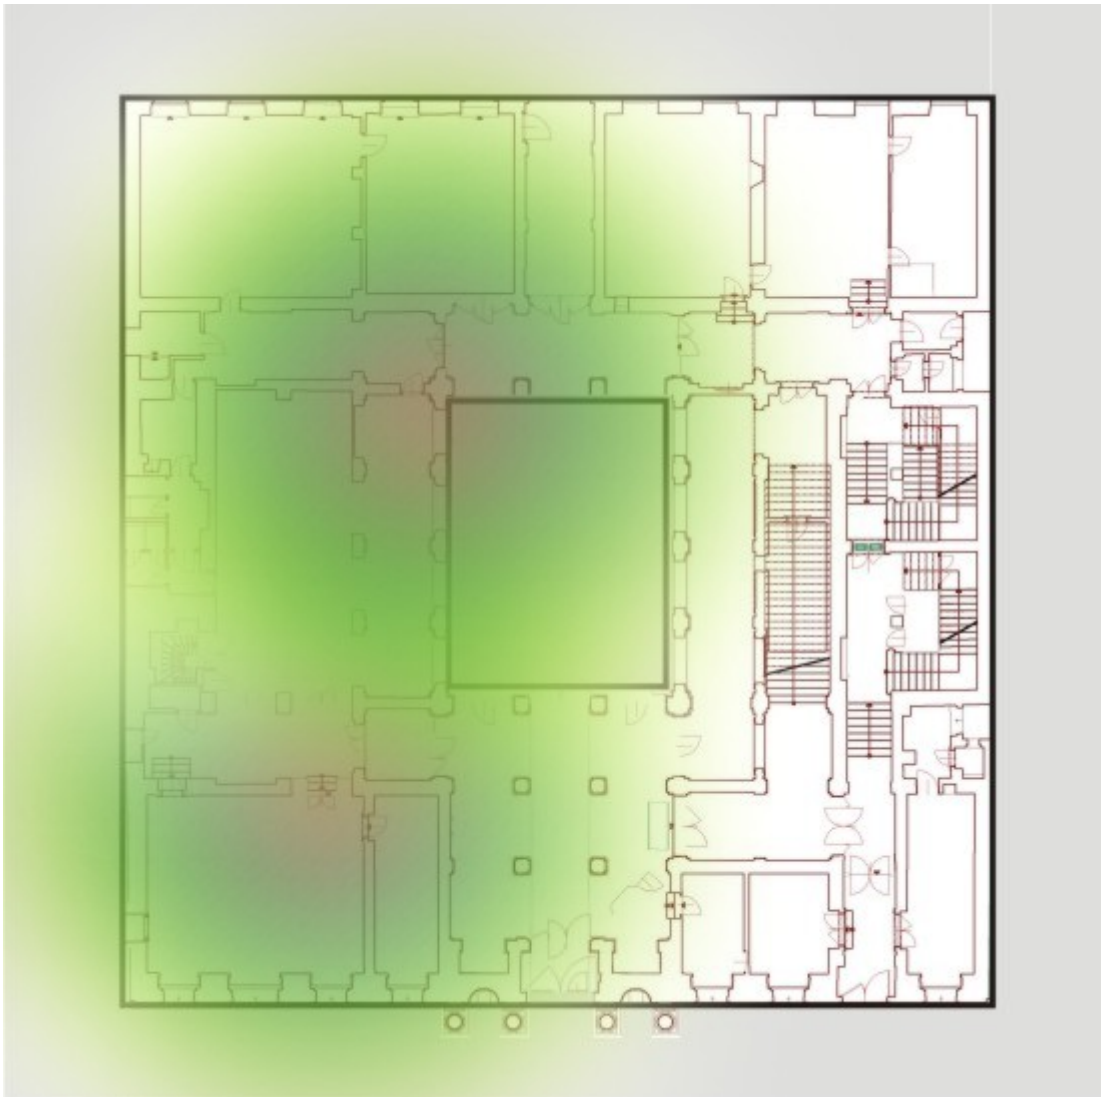

# Wi-Fi Network Coverage at CERGE-EI

There are 16 wireless access points (AP) installed all over the building. The APs are compliant with IEEE 802.11ag standard and are centrally managed by a wireless controller. The coverage indicated bellow is available for all three Wi-Fi networks, **libairfree**, **residents**, **CERGE-EI** .

## Wi-Fi Access Points Location

Ground Floor

1st Floor

2nd Floor

3rd Floor

4th Floor

From:  
<https://wiki.cerge-ei.cz/> - **CERGE-EI Infrastructure Services**

Permanent link:  
<https://wiki.cerge-ei.cz/doku.php?id=public:wifi&rev=1490858953>