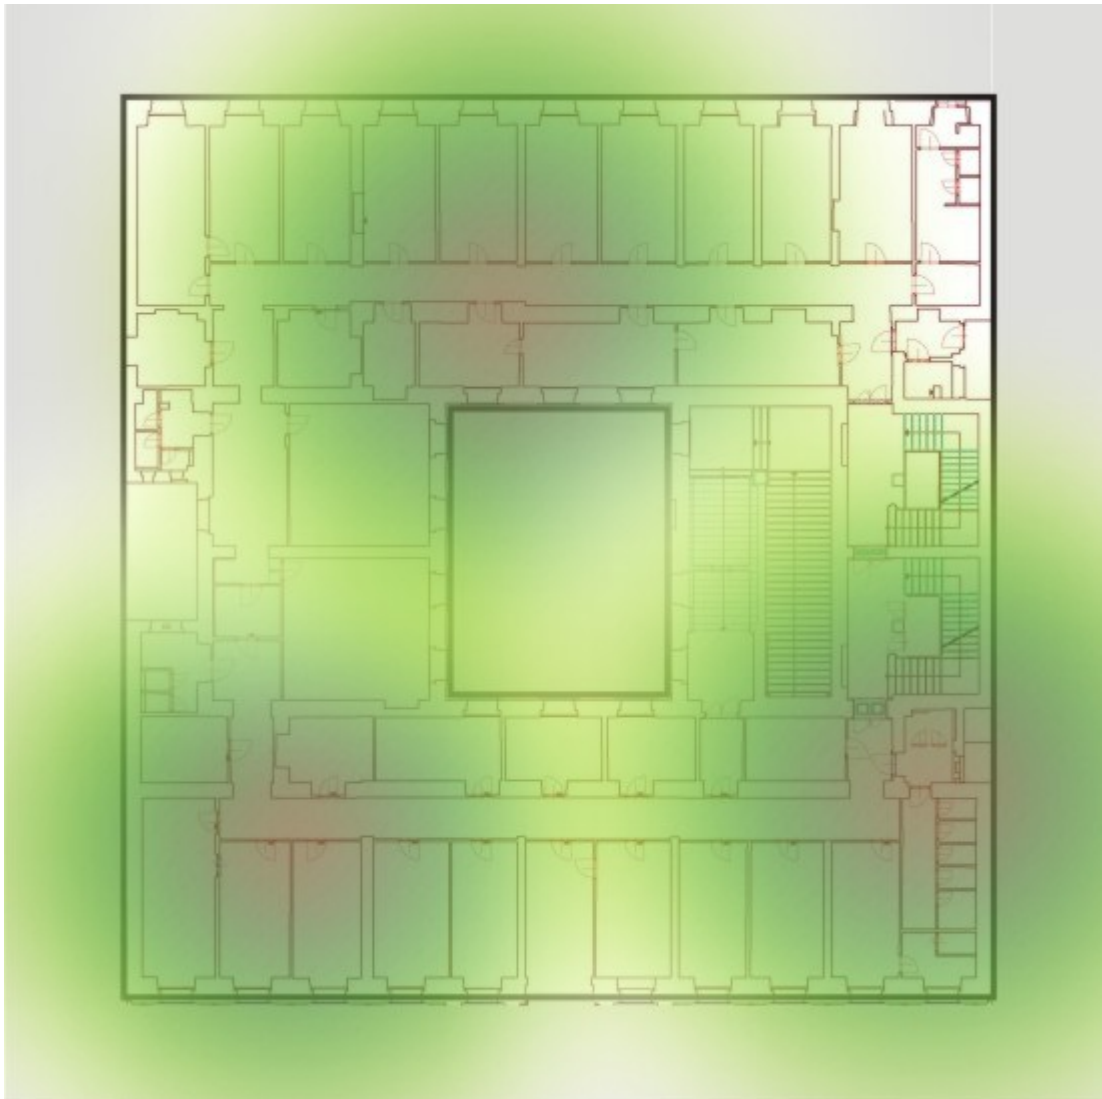

Wi-Fi Network Coverage at CERGE-EI

There are 16 wireless access points (AP) installed all over the building. The APs are compliant with IEEE 802.11ag standard and are centrally managed by a wireless controller. The coverage indicated bellow is available for all three Wi-Fi networks, **libairfree**, **residents**, **CERGE-EI** .

Wi-Fi Access Points Location

Ground Floor

1st Floor

2nd Floor

3rd Floor

4th Floor

From:
<https://wiki.cerge-ei.cz/> - **CERGE-EI Infrastructure Services**

Permanent link:
<https://wiki.cerge-ei.cz/doku.php?id=public:wifi&rev=1490858953>