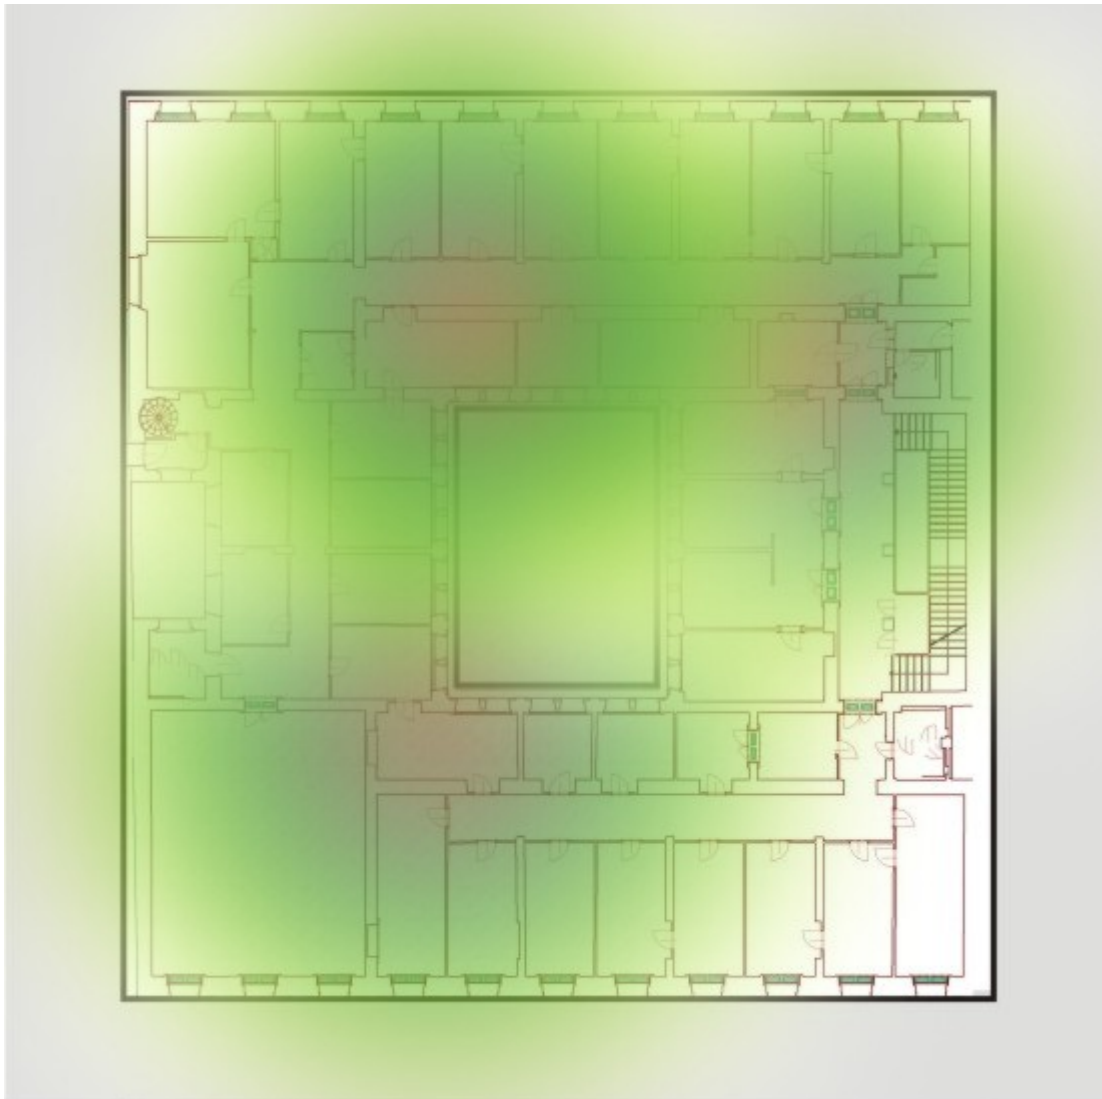

# Wi-Fi Network Coverage at CERGE-EI

There are 16 wireless access points (AP) installed all over the building. The APs are compliant with IEEE 802.11ag standard and are centrally managed by a wireless controller. The coverage indicated bellow is available for all three Wi-Fi networks, **libairfree**, **residents**, **CERGE-EI** .

## Wi-Fi Access Points Location

Ground Floor

1st Floor

2nd Floor

3rd Floor

4th Floor

From:  
<https://wiki.cerge-ei.cz/> - **CERGE-EI Infrastructure Services**

Permanent link:  
<https://wiki.cerge-ei.cz/doku.php?id=public:wifi&rev=1490858953>