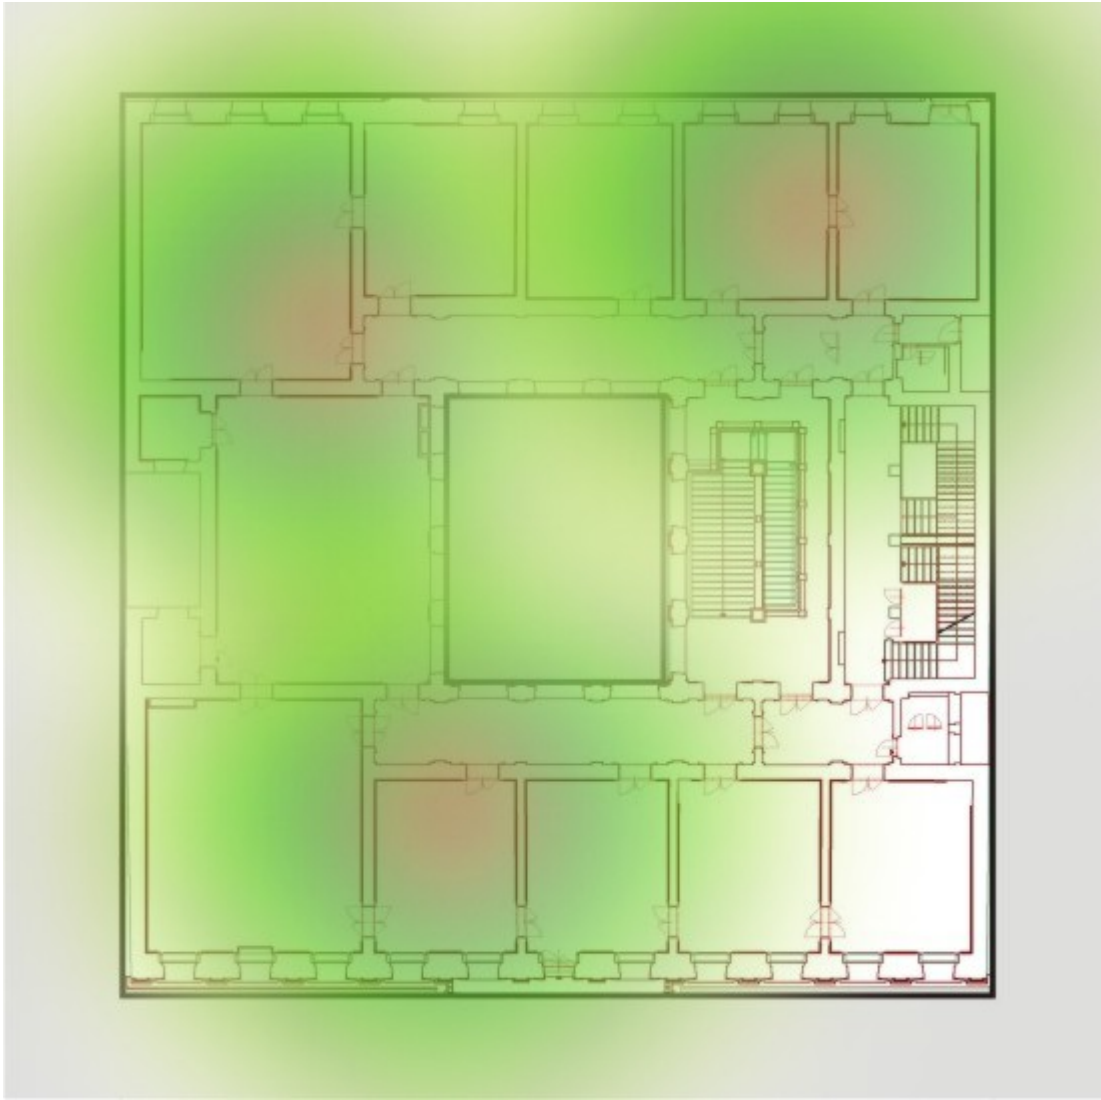

Wi-Fi Network Coverage at CERGE-EI

There are 16 wireless access points (AP) installed all over the building. The APs are compliant with IEEE 802.11ag standard and are centrally managed by a wireless controller. The coverage indicated bellow is available for all three Wi-Fi networks, **libairfree**, **residents**, **CERGE-EI** .

Wi-Fi Access Points Location

Ground Floor

1st Floor

2nd Floor

3rd Floor

4th Floor

From:
<https://wiki.cerge-ei.cz/> - **CERGE-EI Infrastructure Services**

Permanent link:
<https://wiki.cerge-ei.cz/doku.php?id=public:wifi&rev=1490858953>