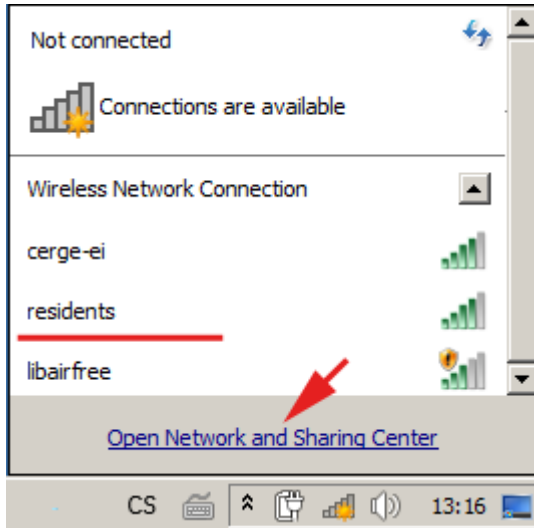

WiFi 'residents' - Windows 7 Howto Guide

Following screenshots will guide you through WiFi setting in Windows 7. Other versions of Windows should work almost the same.

From:
<https://wiki.cerge-ei.cz/> - CERGE-EI Infrastructure Services