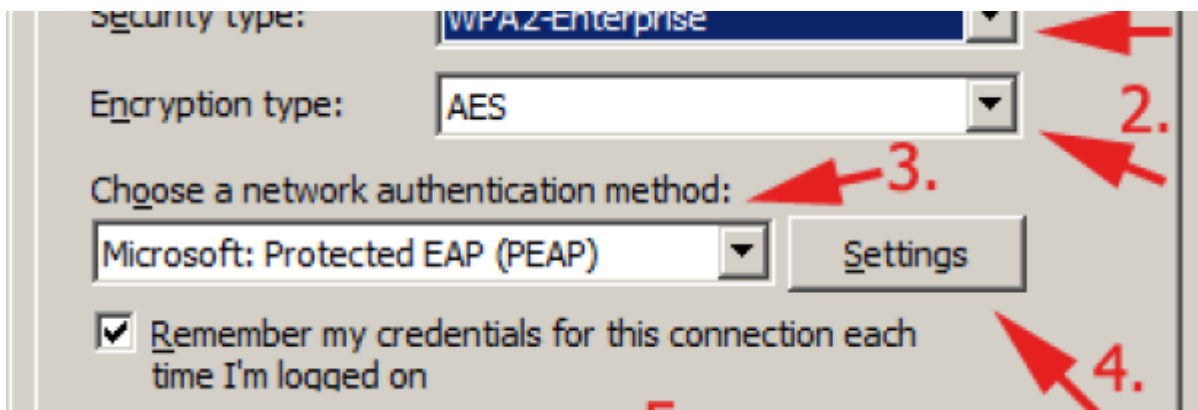

WiFi 'residents' - Windows 7 Howto Guide

Following screenshots will guide you through WiFi setting in Windows 7. Other versions of Windows should work almost the same.

Replace credentials

Saving your credentials allows your computer to connect to the network when you're not logged on (for example, to download updates).