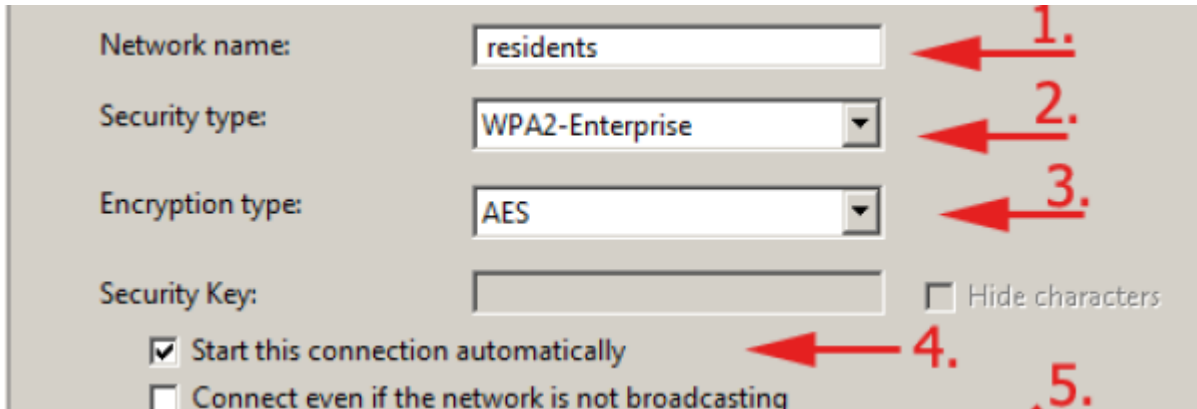

WiFi 'residents' - Windows 7 Howto Guide

Following screenshots will guide you through WiFi setting in Windows 7. Other versions of Windows should work almost the same.

Replace credentials

Saving your credentials allows your computer to connect to the network when you're not logged on (for example, to download updates).