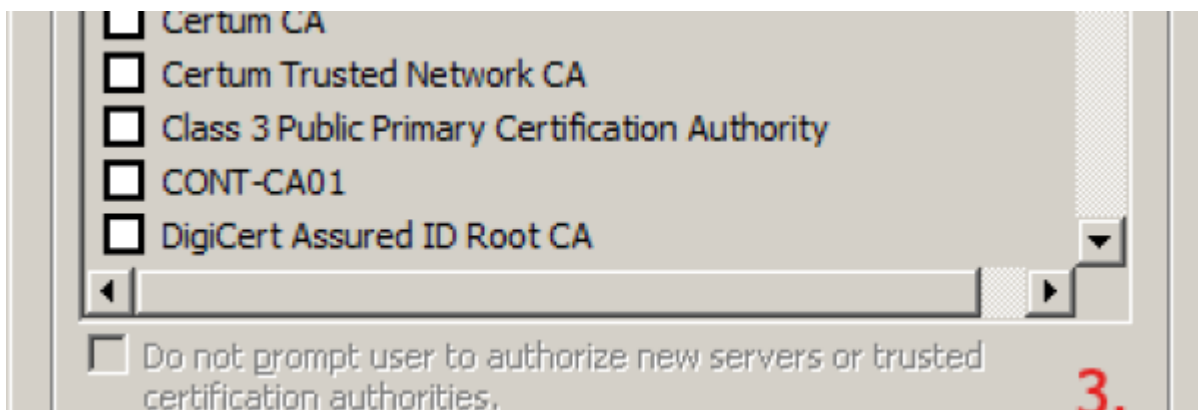

WiFi 'residents' - Windows 7 Howto Guide

Following screenshots will guide you through WiFi setting in Windows 7. Other versions of Windows should work almost the same.

Replace credentials

Saving your credentials allows your computer to connect to the network when you're not logged on (for example, to download updates).