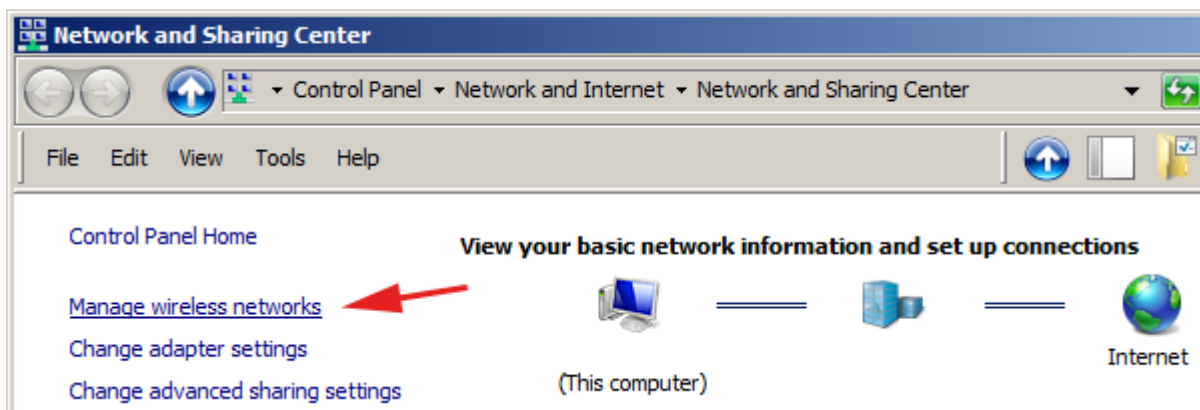

WiFi 'residents' - Windows 7 Howto Guide

Following screenshots will guide you through WiFi setting in Windows 7. Other versions of Windows should work almost the same.

Replace credentials

Saving your credentials allows your computer to connect to the network when you're not logged on (for example, to download updates).

Select a location for the 'residents' network

This computer is connected to a network. Windows will automatically apply the correct network settings based on the network's location.

Home network

If all the computers on this network are at your home, and you recognize them, this is a trusted home network. Don't choose this for public places such as coffee shops or airports.