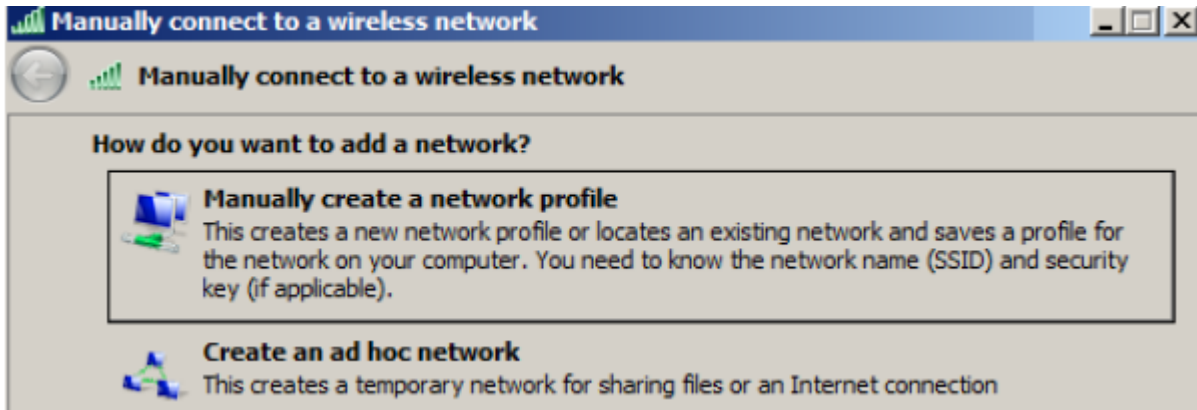

WiFi 'residents' - Windows 7 Howto Guide

Following screenshots will guide you through WiFi setting in Windows 7. Other versions of Windows should work almost the same.

Replace credentials

Saving your credentials allows your computer to connect to the network when you're not logged on (for example, to download updates).