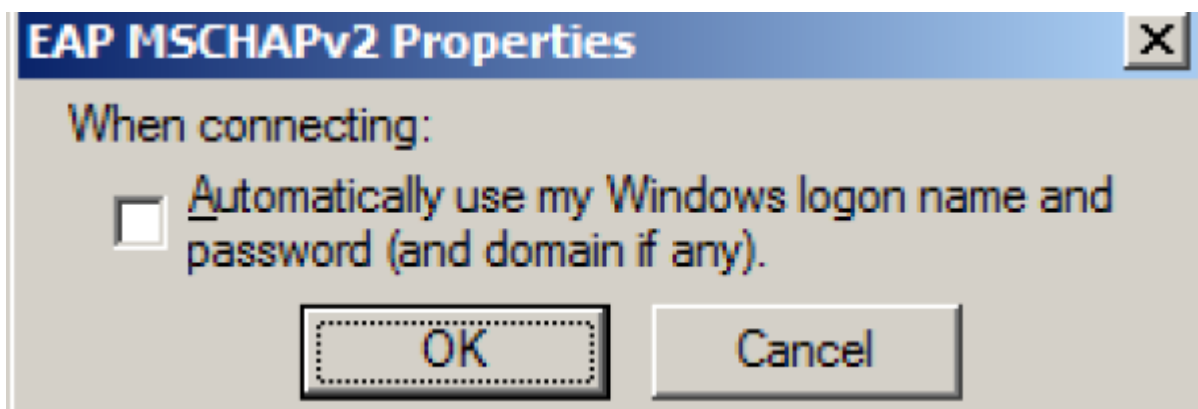

WiFi 'residents' - Windows 7 Howto Guide

Following screenshots will guide you through WiFi setting in Windows 7. Other versions of Windows should work almost the same.

Replace credentials

Saving your credentials allows your computer to connect to the network when you're not logged on (for example, to download updates).