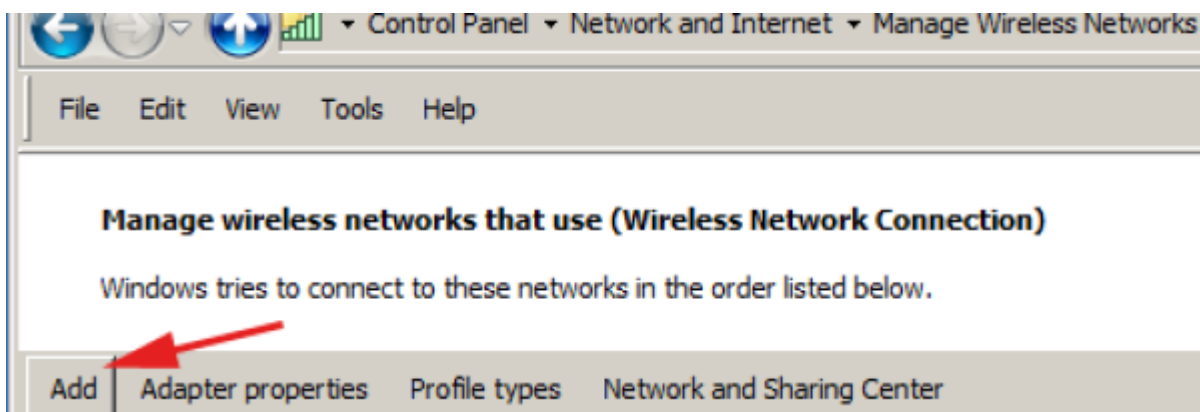

WiFi 'residents' - Windows 7 Howto Guide

Following screenshots will guide you through WiFi setting in Windows 7. Other versions of Windows should work almost the same.

Replace credentials

Saving your credentials allows your computer to connect to the network when you're not logged on (for example, to download updates).

Select a location for the 'residents' network

This computer is connected to a network. Windows will automatically apply the correct network settings based on the network's location.

Home network

If all the computers on this network are at your home, and you recognize them, this is a trusted home network. Don't choose this for public places such as coffee shops or airports.