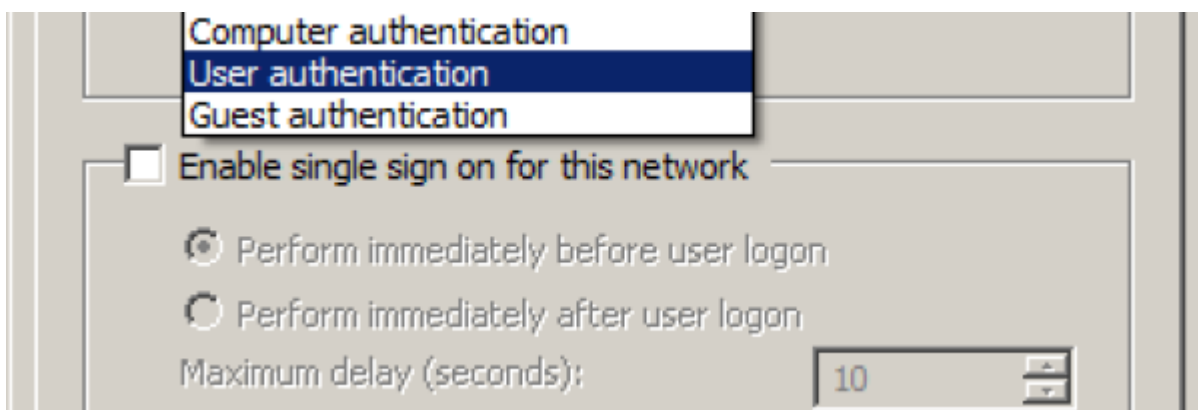

WiFi 'residents' - Windows 7 Howto Guide

Following screenshots will guide you through WiFi setting in Windows 7. Other versions of Windows should work almost the same.

Replace credentials

Saving your credentials allows your computer to connect to the network when you're not logged on (for example, to download updates).