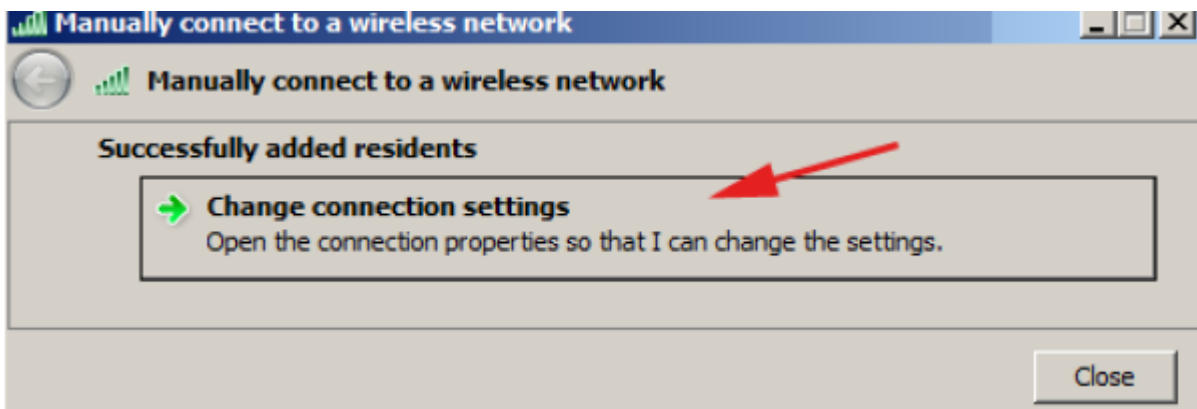

WiFi 'residents' - Windows 7 Howto Guide

Following screenshots will guide you through WiFi setting in Windows 7. Other versions of Windows should work almost the same.

Replace credentials

Saving your credentials allows your computer to connect to the network when you're not logged on (for example, to download updates).