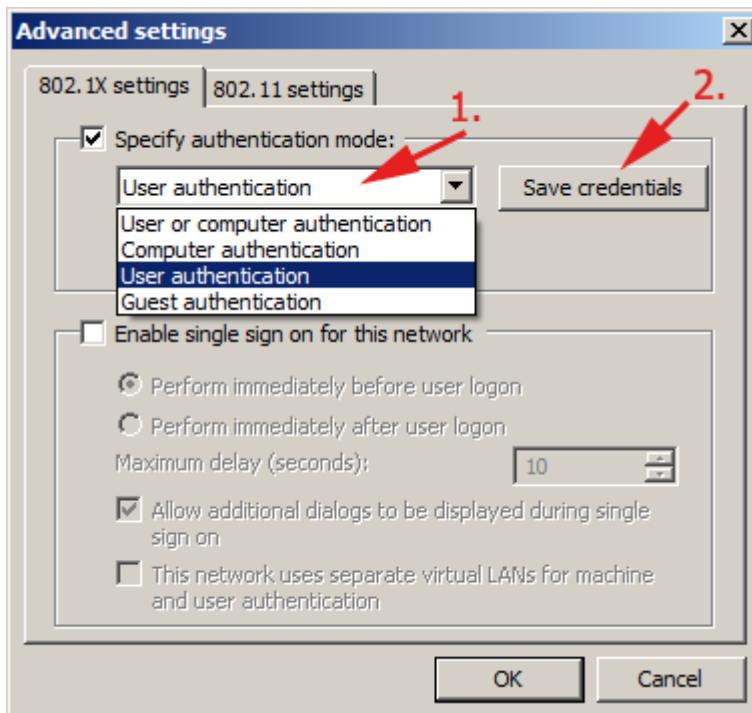

WiFi 'residents' - Windows 7 Howto Guide

Following screenshots will guide you through WiFi setting in Windows 7. Other versions of Windows should work almost the same.

From:
<https://wiki.cerge-ei.cz/> - **CERGE-EI Infrastructure Services**