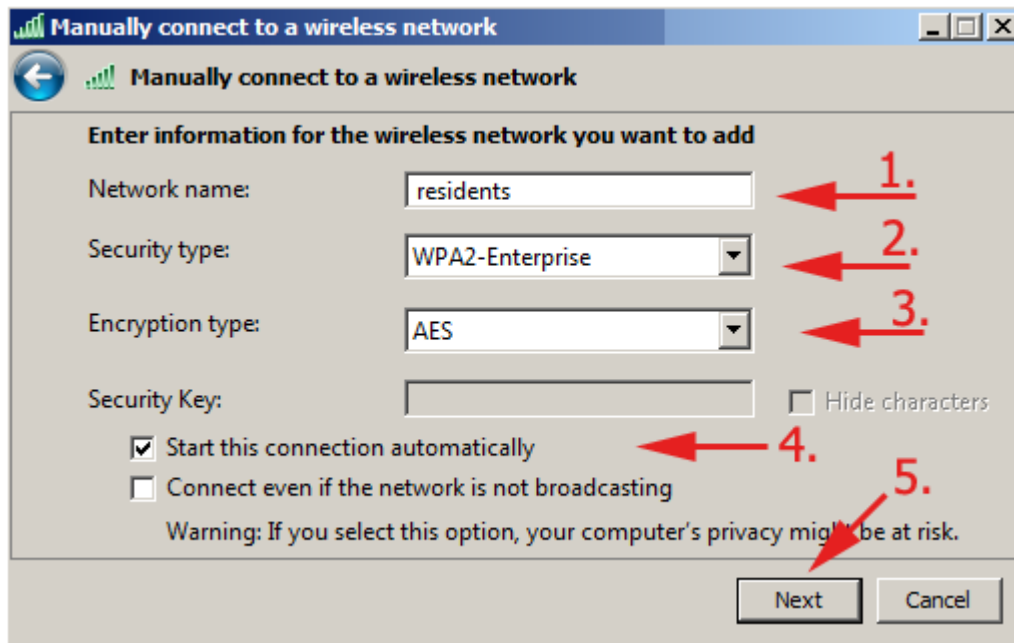

WiFi 'residents' - Windows 7 Howto Guide

Following screenshots will guide you through WiFi setting in Windows 7. Other versions of Windows should work almost the same.

From:
<https://wiki.cerge-ei.cz/> - **CERGE-EI Infrastructure Services**

Permanent link:
<https://wiki.cerge-ei.cz/doku.php?id=public:wifiguide:resident-win7&rev=1490286064>

Last update: **2017-03-23 16:21**