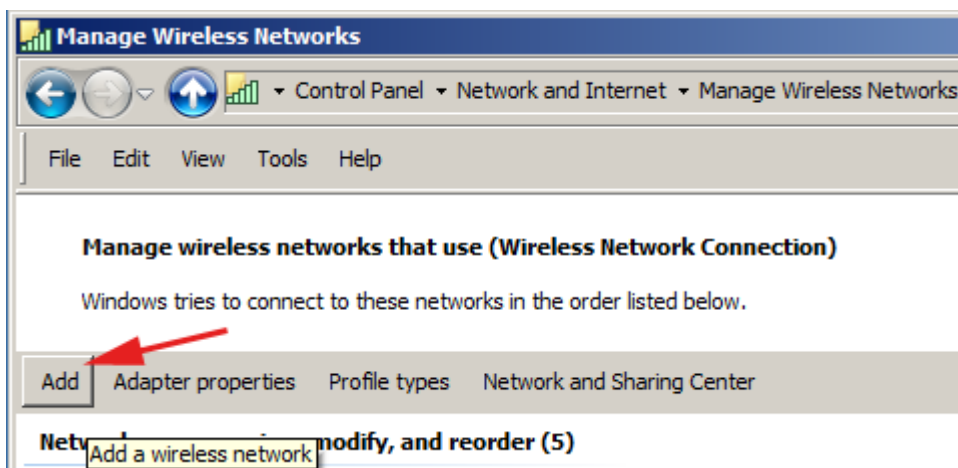

WiFi 'residents' - Windows 7 Howto Guide

Following screenshots will guide you through WiFi setting in Windows 7. Other versions of Windows should work almost the same.

From:
<https://wiki.cerge-ei.cz/> - **CERGE-EI Infrastructure Services**