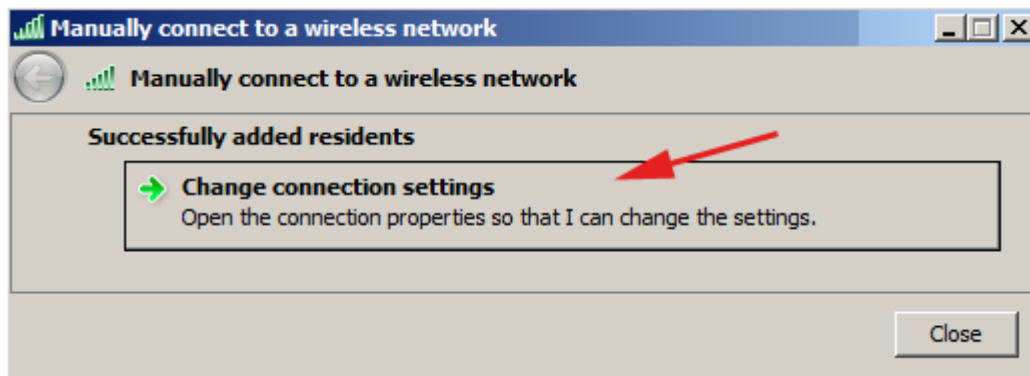

WiFi 'residents' - Windows 7 Howto Guide

Following screenshots will guide you through WiFi setting in Windows 7. Other versions of Windows should work almost the same.

From:
<https://wiki.cerge-ei.cz/> - CERGE-EI Infrastructure Services