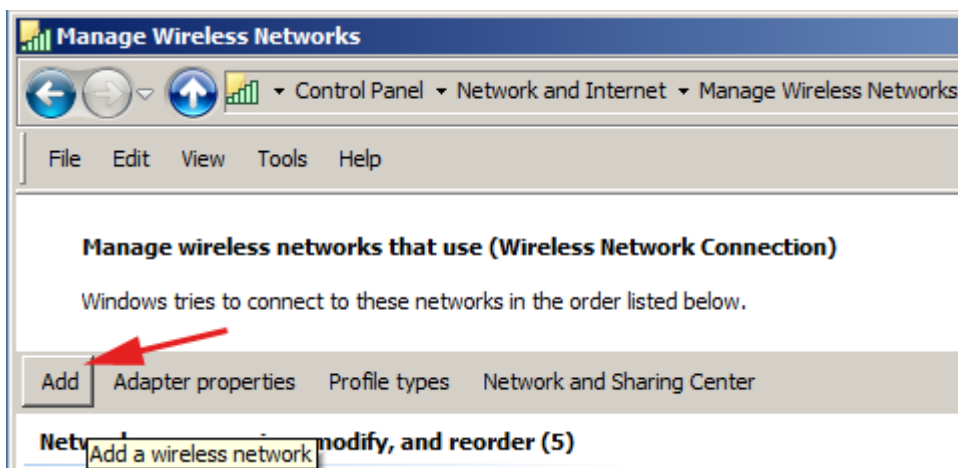

WiFi 'residents' - Windows 7 Howto Guide

Following screenshots will guide you through WiFi setting in Windows 7. Other versions of Windows should work almost the same.

From:
<https://wiki.cerge-ei.cz/> - CERGE-EI Infrastructure Services