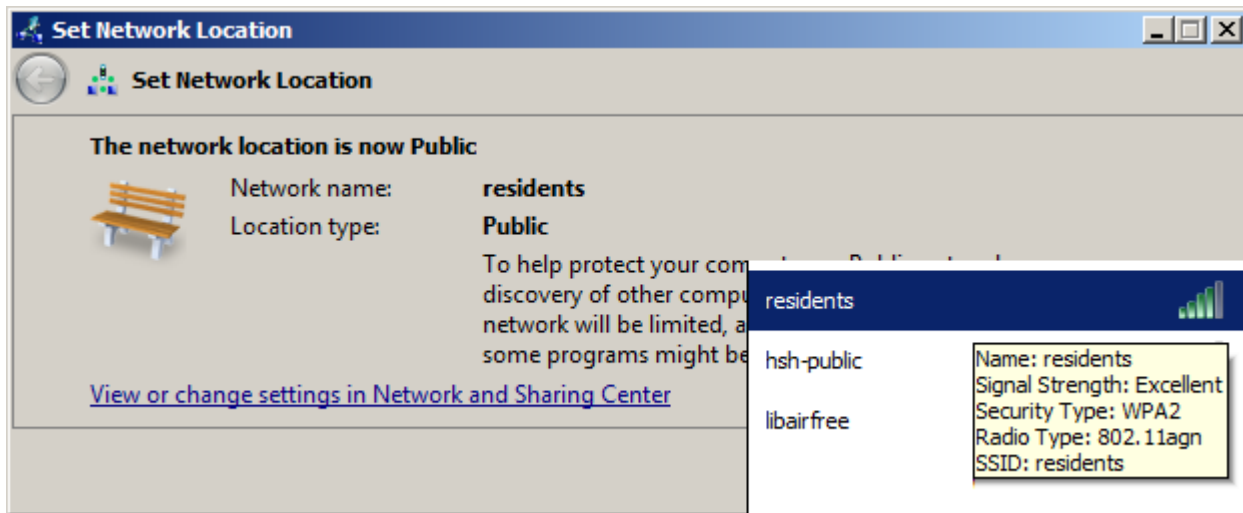

WiFi 'residents' - Windows 7 Howto Guide

Following screenshots will guide you through WiFi setting in Windows 7. Other versions of Windows should work almost the same.

From:
<https://wiki.cerge-ei.cz/> - **CERGE-EI Infrastructure Services**

Permanent link:
<https://wiki.cerge-ei.cz/doku.php?id=public:wifiguide:resident-win7&rev=1490286064>

Last update: **2017-03-23 16:21**