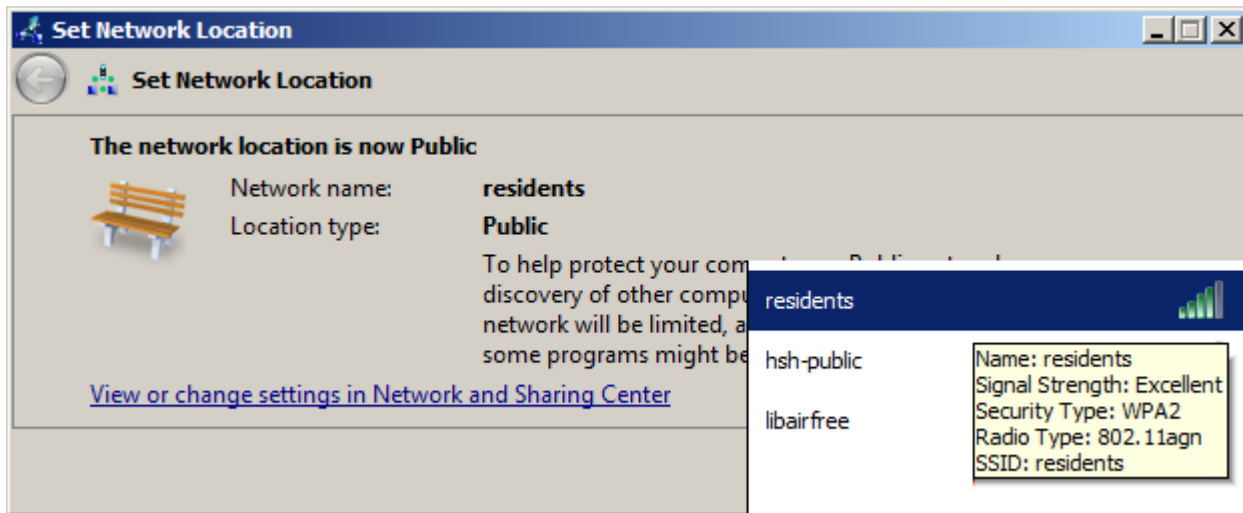

WiFi 'residents' - Windows 7 Howto Guide

Following screenshots will guide you through WiFi setting in Windows 7. Other versions of Windows should work almost the same.

From:
<https://wiki.cerge-ei.cz/> - CERGE-EI Infrastructure Services

Permanent link:
<https://wiki.cerge-ei.cz/doku.php?id=public:wifiguide:resident-win7&rev=1490286064>

Last update: **2017-03-23 16:21**