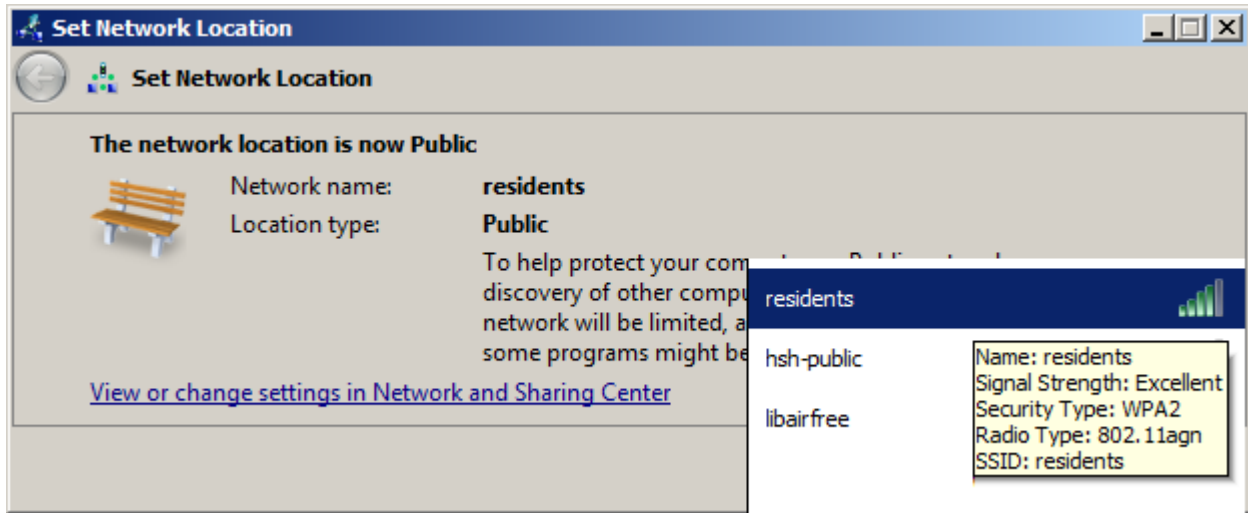

WiFi 'residents' - Windows 7 Howto Guide

Following screenshots will guide you through WiFi setting in Windows 7. Other versions of Windows should work almost the same.

From:
<https://wiki.cerge-ei.cz/> - CERGE-EI Infrastructure Services

Permanent link:
<https://wiki.cerge-ei.cz/doku.php?id=public:wifiguide:resident-win7&rev=1490286064>

Last update: **2017-03-23 16:21**