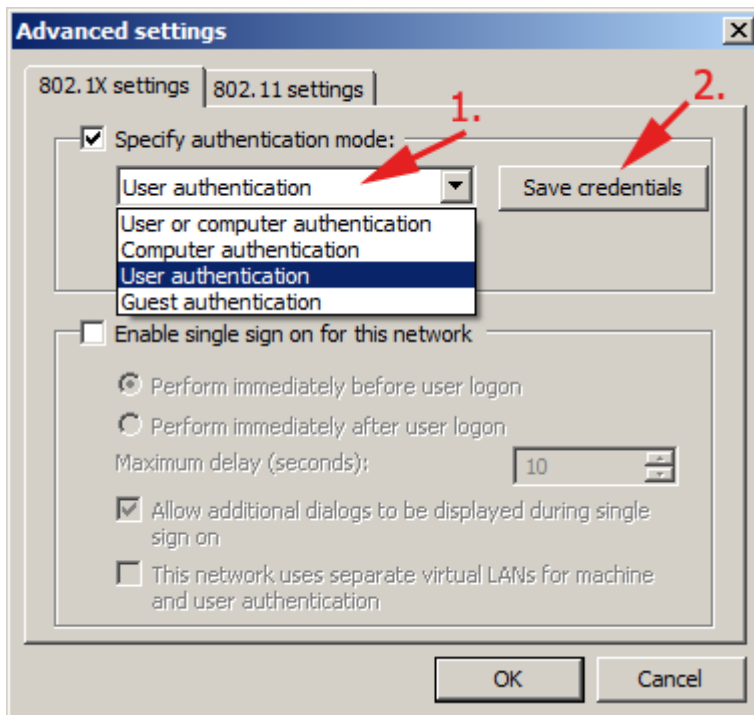

WiFi 'residents' - Windows 7 Howto Guide

Following screenshots will guide you through WiFi setting in Windows 7. Other versions of Windows should work almost the same.

From:
<https://wiki.cerge-ei.cz/> - CERGE-EI Infrastructure Services