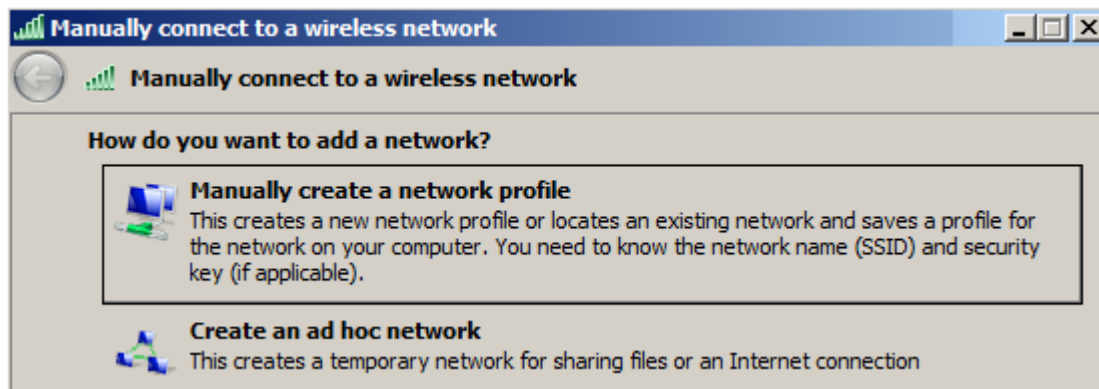

WiFi 'residents' - Windows 7 Howto Guide

Following screenshots will guide you through WiFi setting in Windows 7. Other versions of Windows should work almost the same.

From:
<https://wiki.cerge-ei.cz/> - CERGE-EI Infrastructure Services