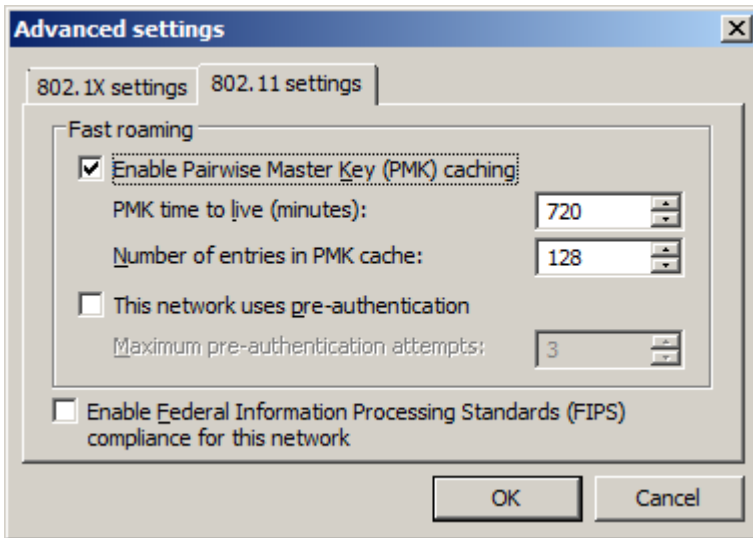

WiFi 'residents' - Windows 7 Howto Guide

Following screenshots will guide you through WiFi setting in Windows 7. Other versions of Windows should work almost the same.

From:
<https://wiki.cerge-ei.cz/> - **CERGE-EI Infrastructure Services**

Permanent link:
<https://wiki.cerge-ei.cz/doku.php?id=public:wifiguide:resident-win7&rev=1490286064>

Last update: **2017-03-23 16:21**