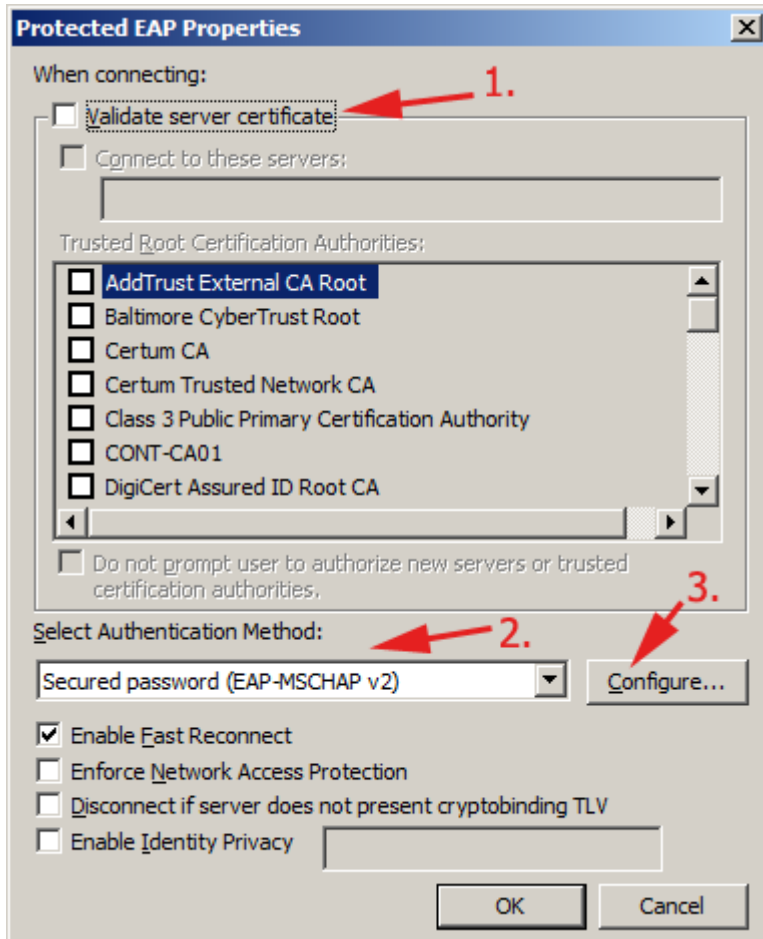

WiFi 'residents' - Windows 7 Howto Guide

Following screenshots will guide you through WiFi setting in Windows 7. Other versions of Windows should work almost the same.

From:
<https://wiki.cerge-ei.cz/> - **CERGE-EI Infrastructure Services**