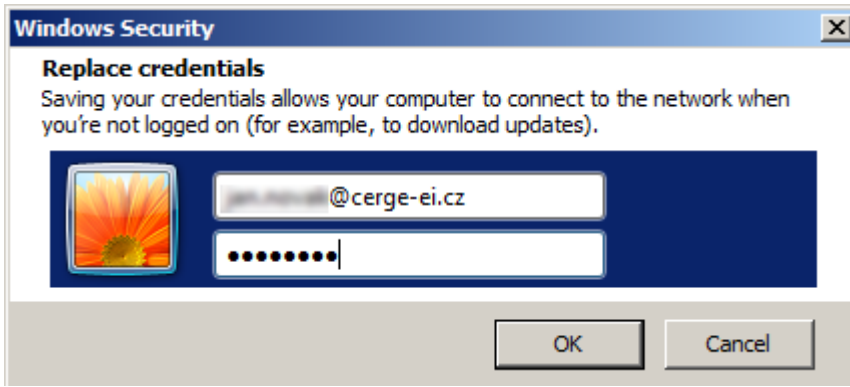

WiFi 'residents' - Windows 7 Howto Guide

Following screenshots will guide you through WiFi setting in Windows 7. Other versions of Windows should work almost the same.

From:
<https://wiki.cerge-ei.cz/> - CERGE-EI Infrastructure Services