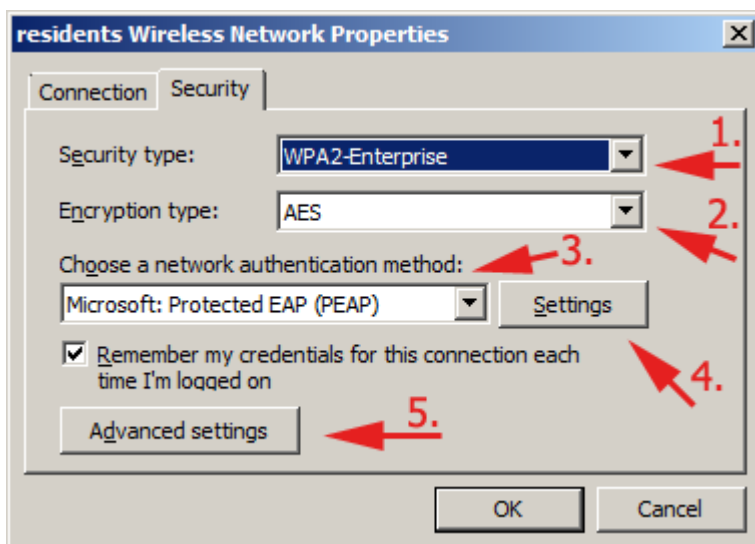

WiFi 'residents' - Windows 7 Howto Guide

Following screenshots will guide you through WiFi setting in Windows 7. Other versions of Windows should work almost the same.

From:
<https://wiki.cerge-ei.cz/> - **CERGE-EI Infrastructure Services**