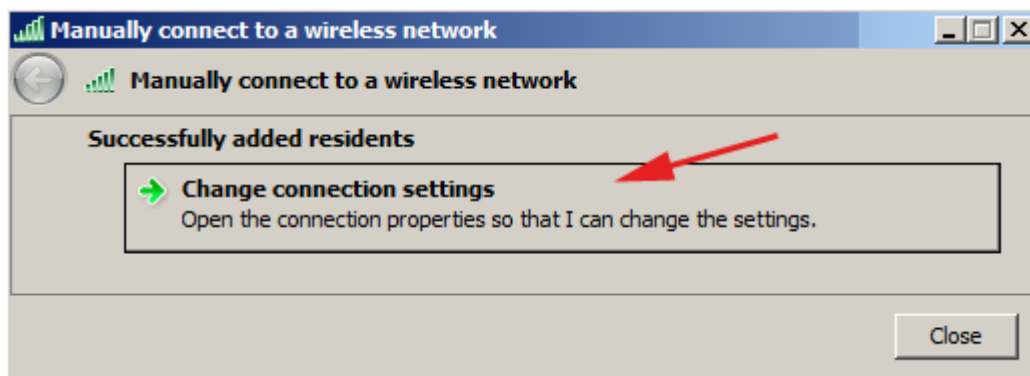

WiFi 'residents' - Windows 7 Howto Guide

Following screenshots will guide you through WiFi setting in Windows 7. Other versions of Windows should work almost the same.

From:
<https://wiki.cerge-ei.cz/> - CERGE-EI Infrastructure Services