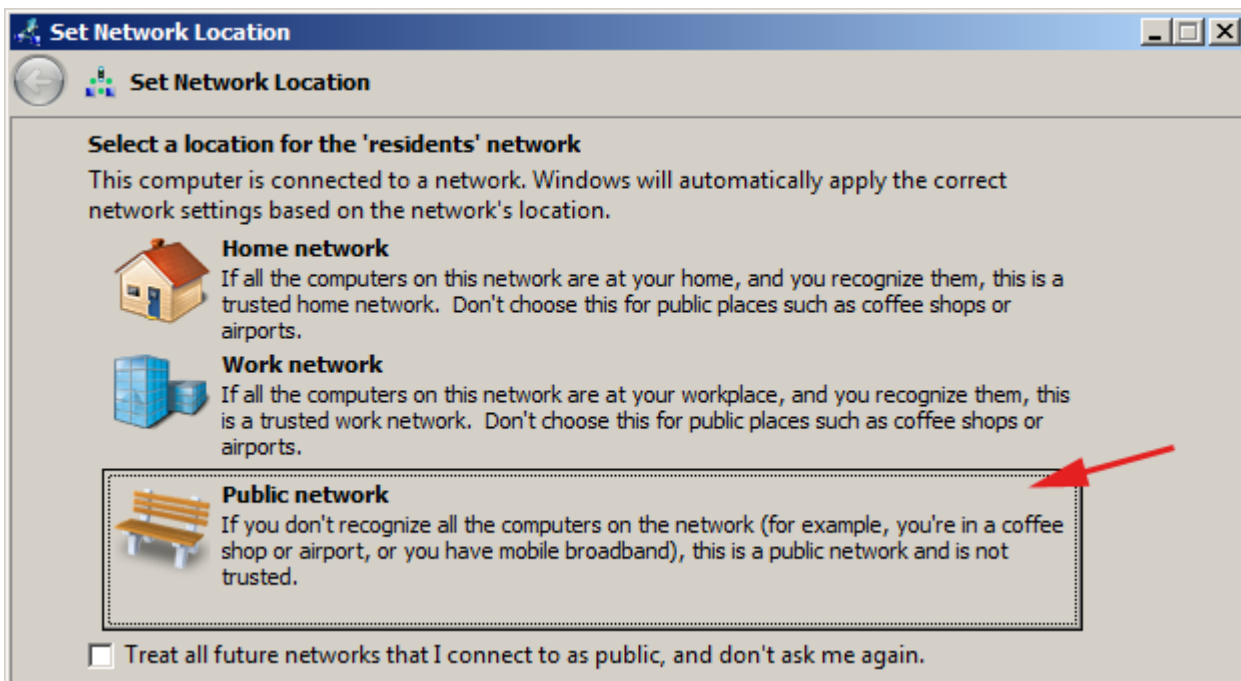

WiFi 'residents' - Windows 7 Howto Guide

Following screenshots will guide you through WiFi setting in Windows 7. Other versions of Windows should work almost the same.

From:
<https://wiki.cerge-ei.cz/> - **CERGE-EI Infrastructure Services**

Permanent link:
<https://wiki.cerge-ei.cz/doku.php?id=public:wifiguide:resident-win7&rev=1490286064>

Last update: **2017-03-23 16:21**