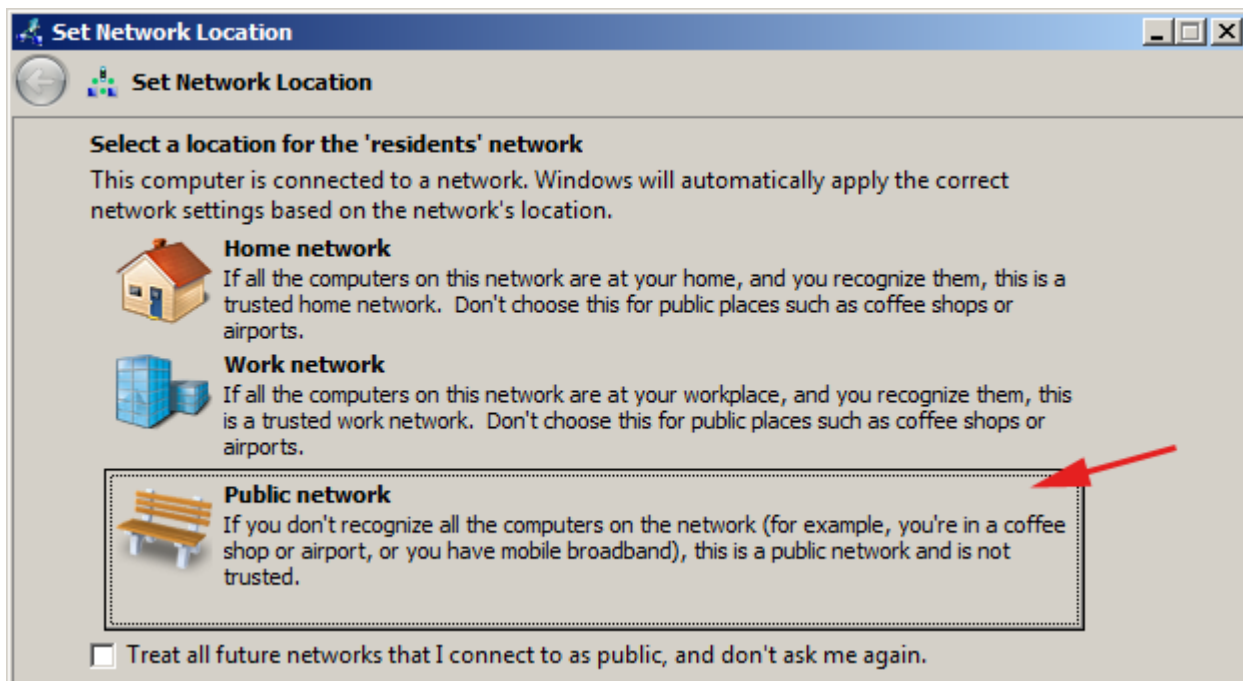

WiFi 'residents' - Windows 7 Howto Guide

Following screenshots will guide you through WiFi setting in Windows 7. Other versions of Windows should work almost the same.

From:
<https://wiki.cerge-ei.cz/> - CERGE-EI Infrastructure Services

Permanent link:
<https://wiki.cerge-ei.cz/doku.php?id=public:wifiguide:resident-win7&rev=1490286064>

Last update: **2017-03-23 16:21**