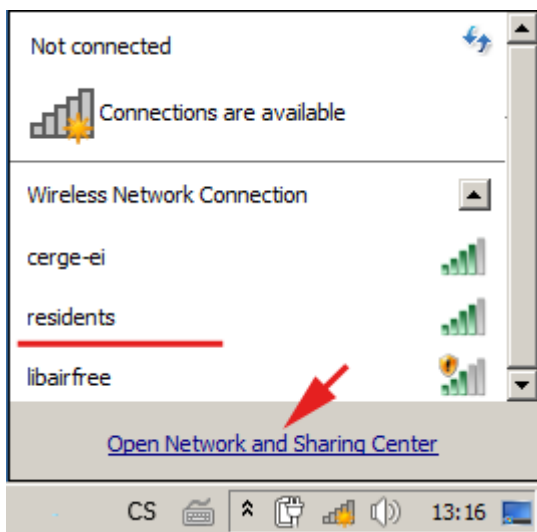

WiFi 'residents' - Windows 7 Howto Guide

Following screenshots will guide you through WiFi setting in Windows 7. Other versions of Windows should work almost the same.

From:
<https://wiki.cerge-ei.cz/> - **CERGE-EI Infrastructure Services**