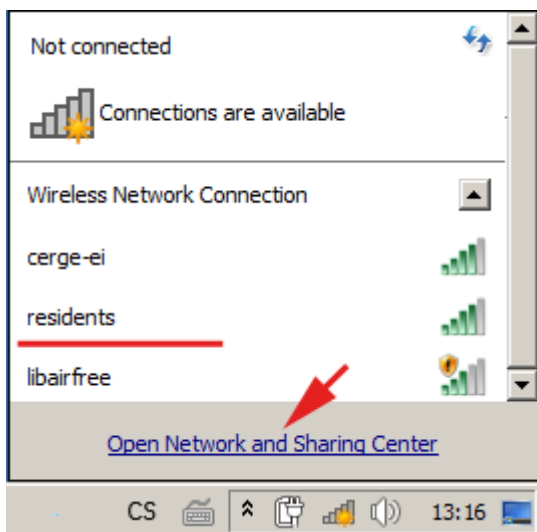

WiFi 'residents' - Windows 7 Howto Guide

Following screenshots will guide you through WiFi setting in Windows 7. Other versions of Windows should work almost the same.

From:
<https://wiki.cerge-ei.cz/> - CERGE-EI Infrastructure Services