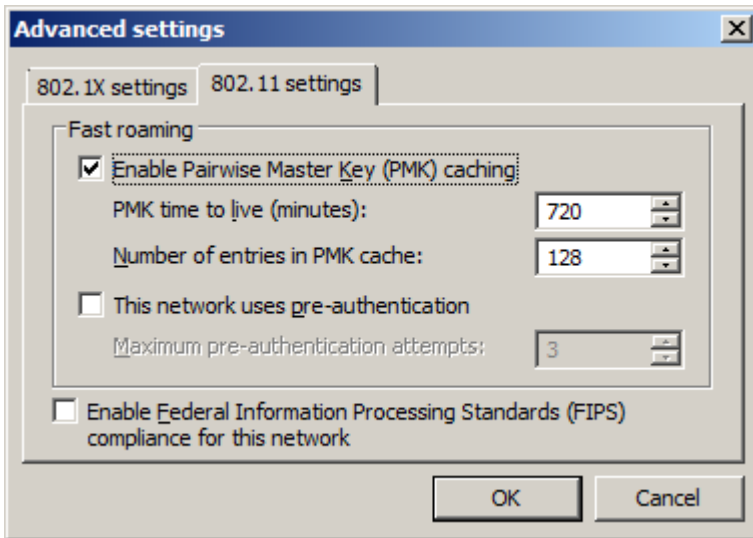

WiFi 'residents' - Windows 7 Howto Guide

Following screenshots will guide you through WiFi setting in Windows 7. Other versions of Windows should work almost the same.

From:
<https://wiki.cerge-ei.cz/> - CERGE-EI Infrastructure Services

Permanent link:
<https://wiki.cerge-ei.cz/doku.php?id=public:wifiguide:resident-win7&rev=1490286064>

Last update: **2017-03-23 16:21**