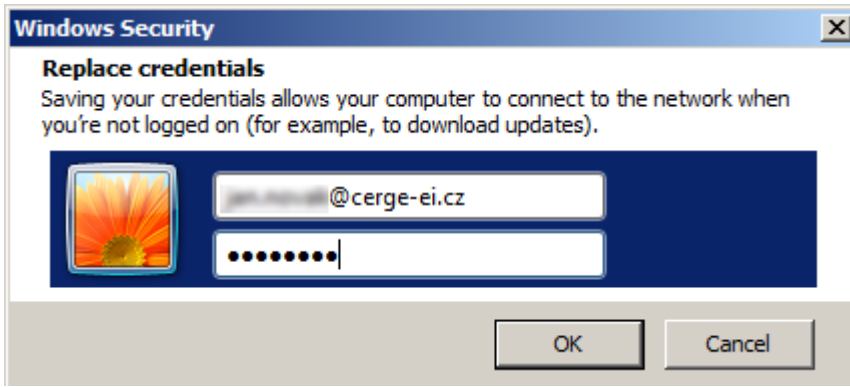

WiFi 'residents' - Windows 7 Howto Guide

Following screenshots will guide you through WiFi setting in Windows 7. Other versions of Windows should work almost the same.

From:
<https://wiki.cerge-ei.cz/> - **CERGE-EI Infrastructure Services**