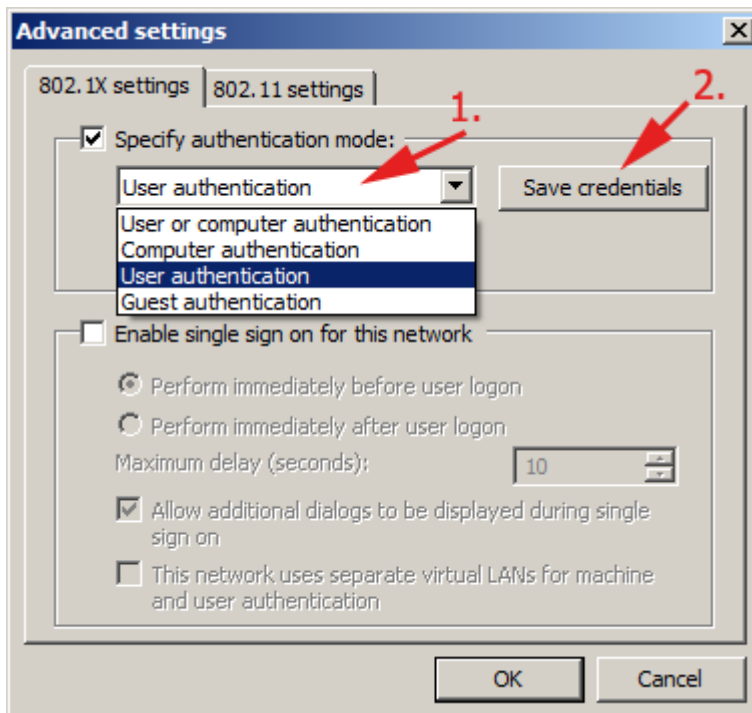

WiFi 'residents' - Windows 7 Howto Guide

Following screenshots will guide you through WiFi setting in Windows 7. Other versions of Windows should work almost the same.

From:
<https://wiki.cerge-ei.cz/> - CERGE-EI Infrastructure Services