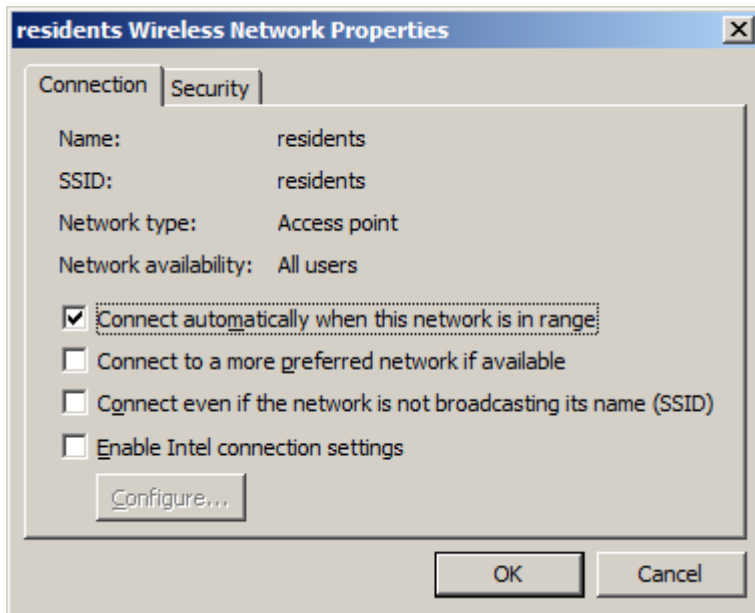

WiFi 'residents' - Windows 7 Howto Guide

Following screenshots will guide you through WiFi setting in Windows 7. Other versions of Windows should work almost the same.

From:
<https://wiki.cerge-ei.cz/> - **CERGE-EI Infrastructure Services**

Permanent link:
<https://wiki.cerge-ei.cz/doku.php?id=public:wifiguide:resident-win7&rev=1490286064>

Last update: **2017-03-23 16:21**