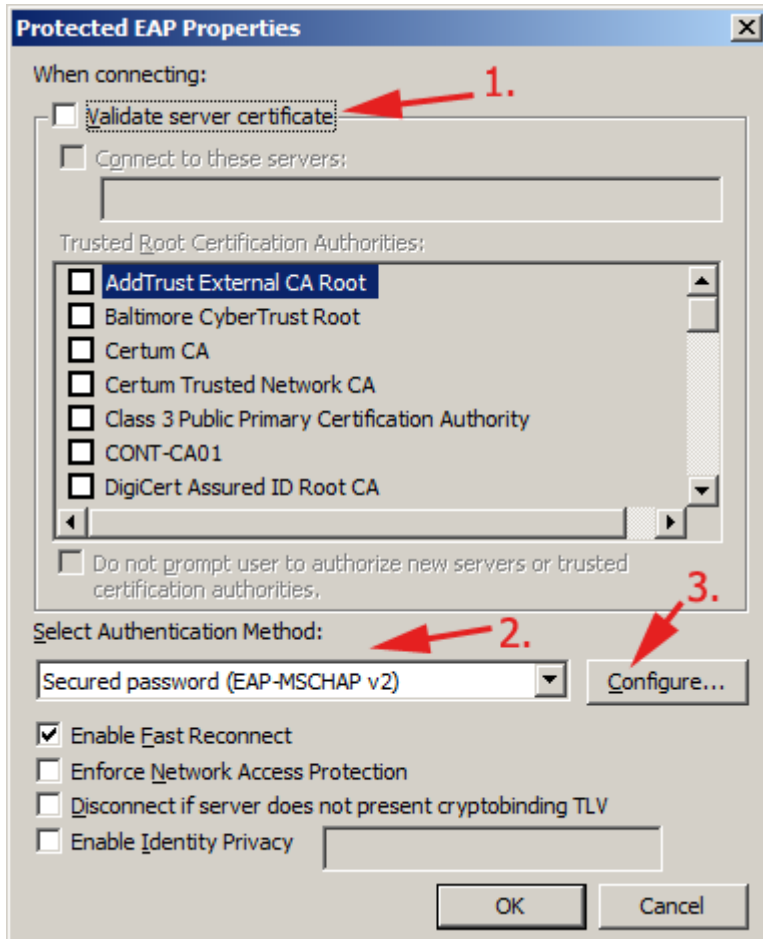

WiFi 'residents' - Windows 7 Howto Guide

Following screenshots will guide you through WiFi setting in Windows 7. Other versions of Windows should work almost the same.

From:
<https://wiki.cerge-ei.cz/> - CERGE-EI Infrastructure Services