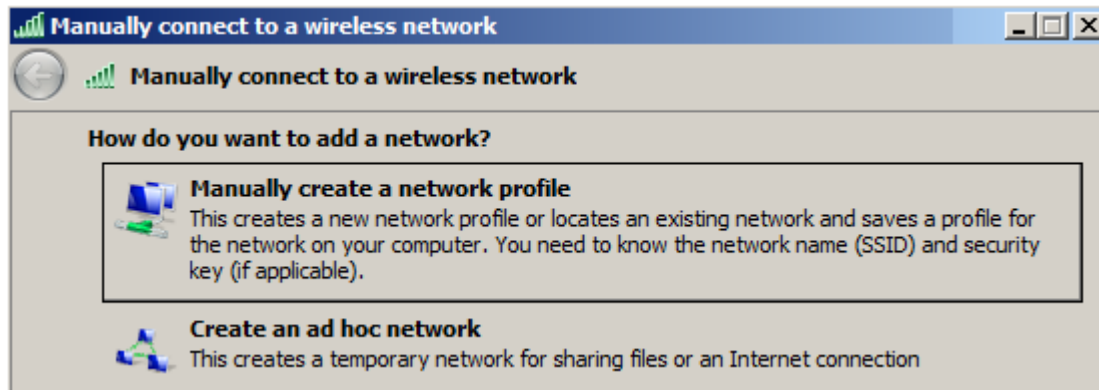

WiFi 'residents' - Windows 7 Howto Guide

Following screenshots will guide you through WiFi setting in Windows 7. Other versions of Windows should work almost the same.

From:
<https://wiki.cerge-ei.cz/> - **CERGE-EI Infrastructure Services**