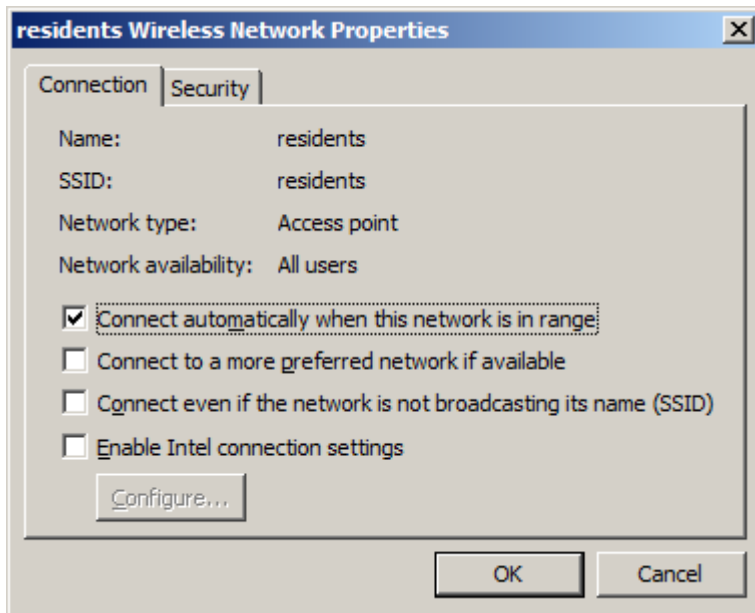

WiFi 'residents' - Windows 7 Howto Guide

Following screenshots will guide you through WiFi setting in Windows 7. Other versions of Windows should work almost the same.

From:
<https://wiki.cerge-ei.cz/> - CERGE-EI Infrastructure Services

Permanent link:
<https://wiki.cerge-ei.cz/doku.php?id=public:wifiguide:resident-win7&rev=1490286064>

Last update: **2017-03-23 16:21**