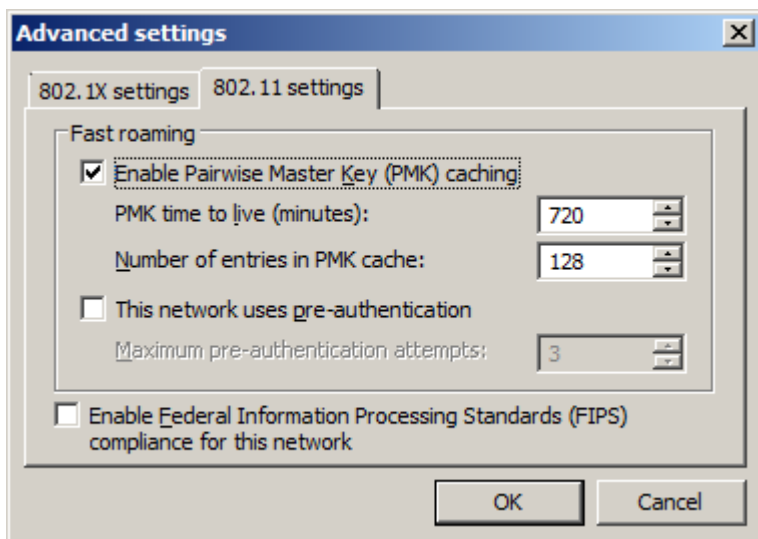

WiFi 'residents' - Windows 7 Howto Guide

Following screenshots will guide you through WiFi setting in Windows 7. Other versions of Windows should work almost the same.

From:
<https://wiki.cerge-ei.cz/> - CERGE-EI Infrastructure Services

Permanent link:
<https://wiki.cerge-ei.cz/doku.php?id=public:wifiguide:resident-win7&rev=1490286064>

Last update: **2017-03-23 16:21**