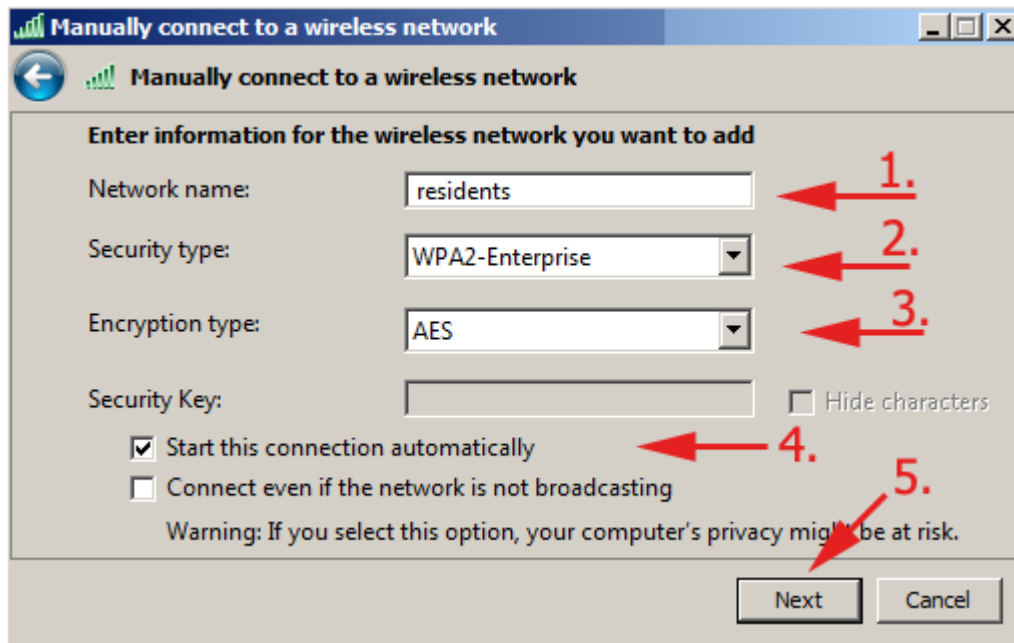

WiFi 'residents' - Windows 7 Howto Guide

Following screenshots will guide you through WiFi setting in Windows 7. Other versions of Windows should work almost the same.

From:
<https://wiki.cerge-ei.cz/> - CERGE-EI Infrastructure Services

Permanent link:
<https://wiki.cerge-ei.cz/doku.php?id=public:wifiguide:resident-win7&rev=1490286064>

Last update: **2017-03-23 16:21**