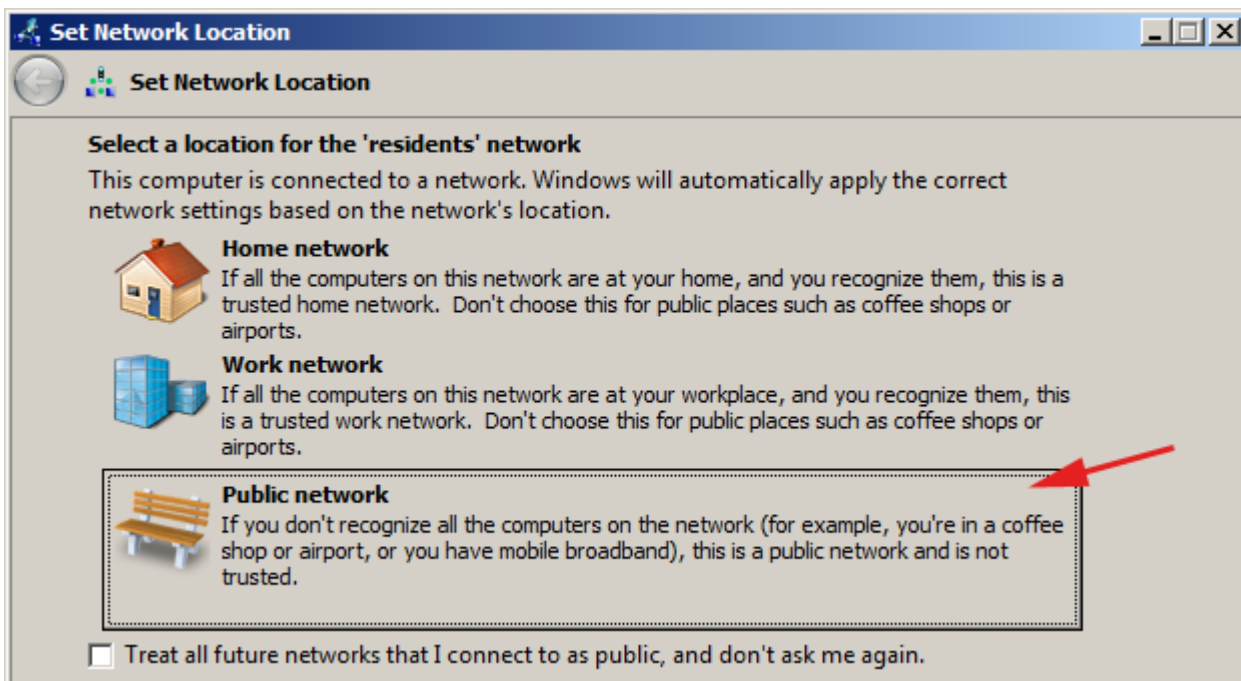

WiFi 'residents' - Windows 7 Howto Guide

Following screenshots will guide you through WiFi setting in Windows 7. Other versions of Windows should work almost the same.

From:
<https://wiki.cerge-ei.cz/> - CERGE-EI Infrastructure Services

Permanent link:
<https://wiki.cerge-ei.cz/doku.php?id=public:wifiguide:resident-win7&rev=1490286064>

Last update: **2017-03-23 16:21**