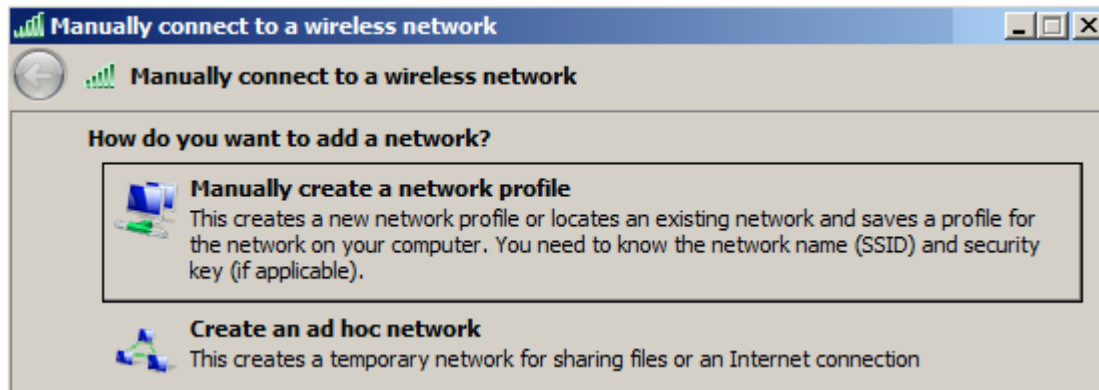

WiFi 'residents' - Windows 7 Howto Guide

Following screenshots will guide you through WiFi setting in Windows 7. Other versions of Windows should work almost the same.

From:
<https://wiki.cerge-ei.cz/> - CERGE-EI Infrastructure Services