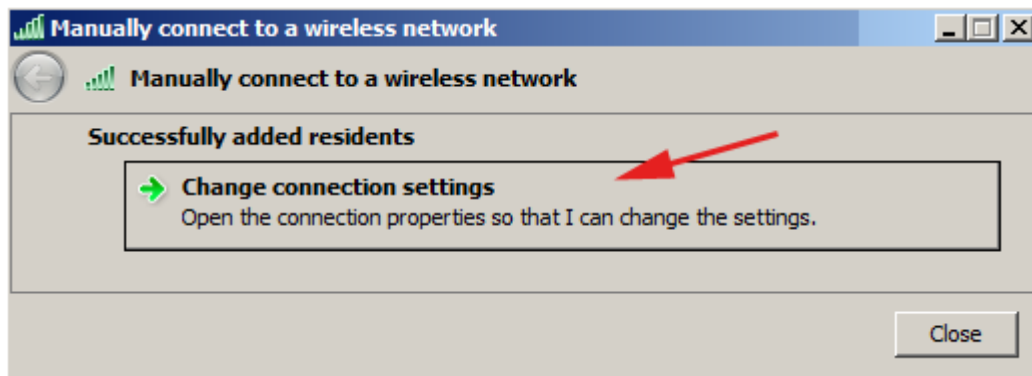

WiFi 'residents' - Windows 7 Howto Guide

Following screenshots will guide you through WiFi setting in Windows 7. Other versions of Windows should work almost the same.

From:
<https://wiki.cerge-ei.cz/> - **CERGE-EI Infrastructure Services**