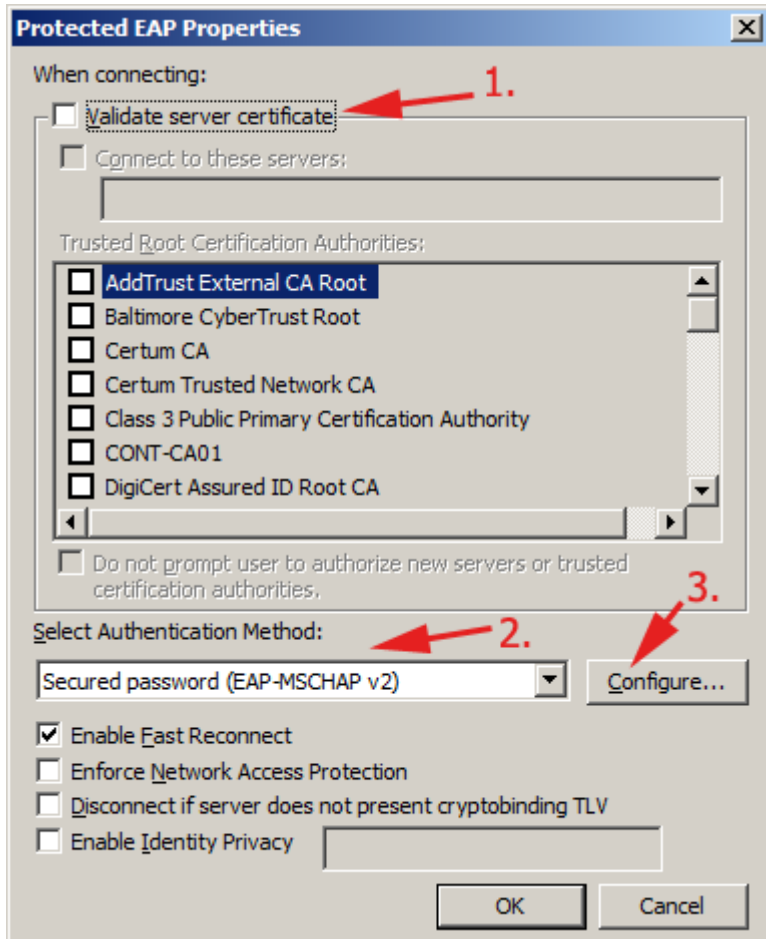

WiFi 'residents' - Windows 7 Howto Guide

Following screenshots will guide you through WiFi setting in Windows 7. Other versions of Windows should work almost the same.

From:
<https://wiki.cerge-ei.cz/> - CERGE-EI Infrastructure Services