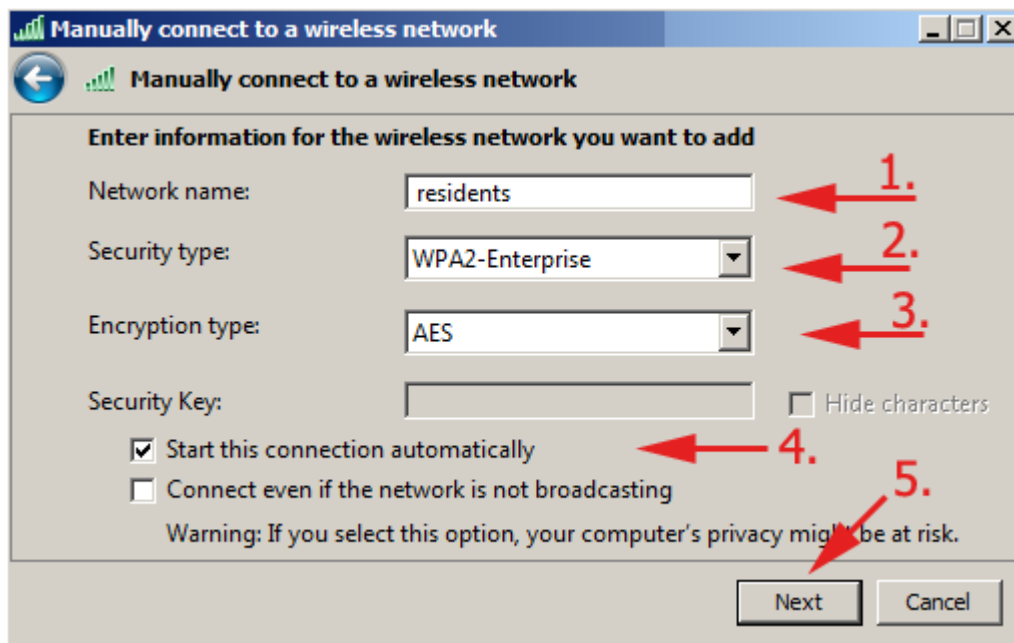

WiFi 'residents' - Windows 7 Howto Guide

Following screenshots will guide you through WiFi setting in Windows 7. Other versions of Windows should work almost the same.

From:
<https://wiki.cerge-ei.cz/> - CERGE-EI Infrastructure Services