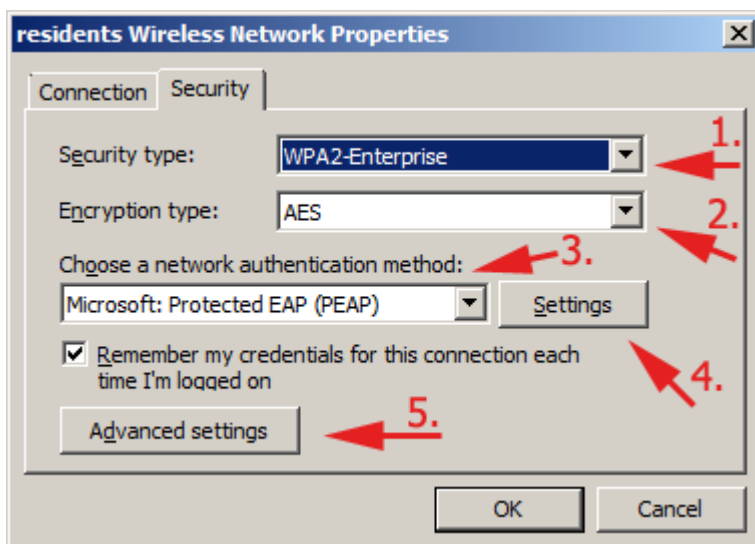

WiFi 'residents' - Windows 7 Howto Guide

Following screenshots will guide you through WiFi setting in Windows 7. Other versions of Windows should work almost the same.

From:
<https://wiki.cerge-ei.cz/> - CERGE-EI Infrastructure Services