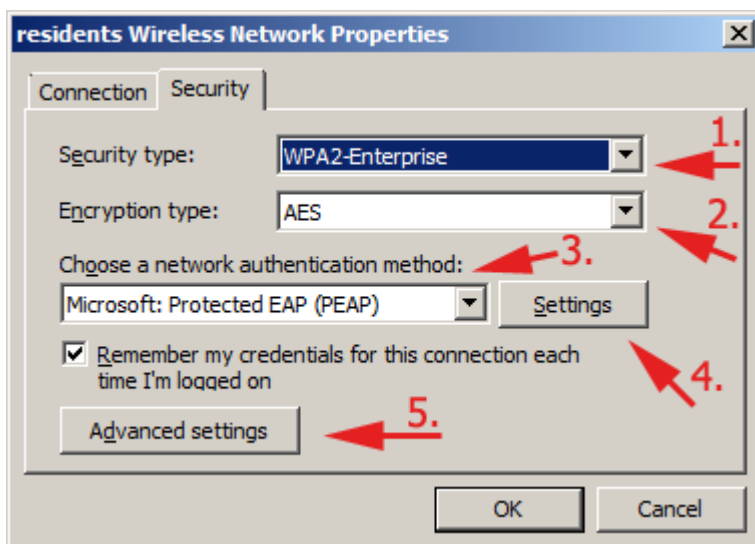

# WiFi 'residents' - Windows 7 Howto Guide

Following screenshots will guide you through the WiFi setting in Windows 7. Other versions of Windows should work almost the same, pictures may vary...

From:  
<https://wiki.cerge-ei.cz/> - **CERGE-EI Infrastructure Services**