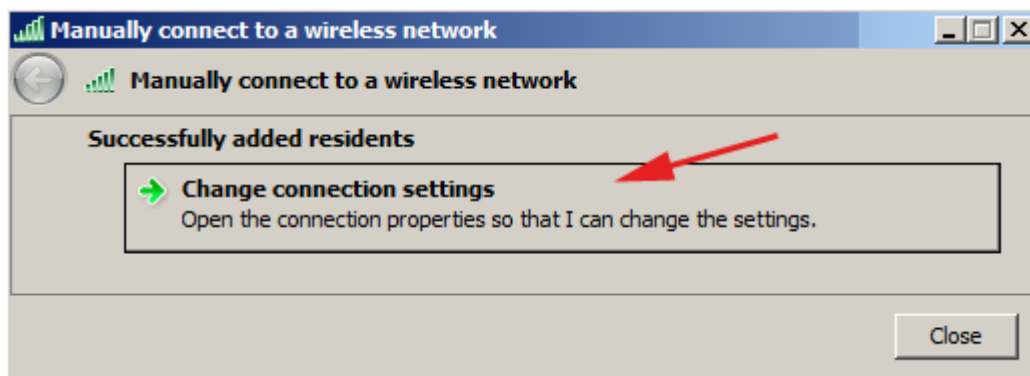

# WiFi 'residents' - Windows 7 Howto Guide

Following screenshots will guide you through the WiFi setting in Windows 7. Other versions of Windows should work almost the same, pictures may vary...

From:  
<https://wiki.cerge-ei.cz/> - **CERGE-EI Infrastructure Services**