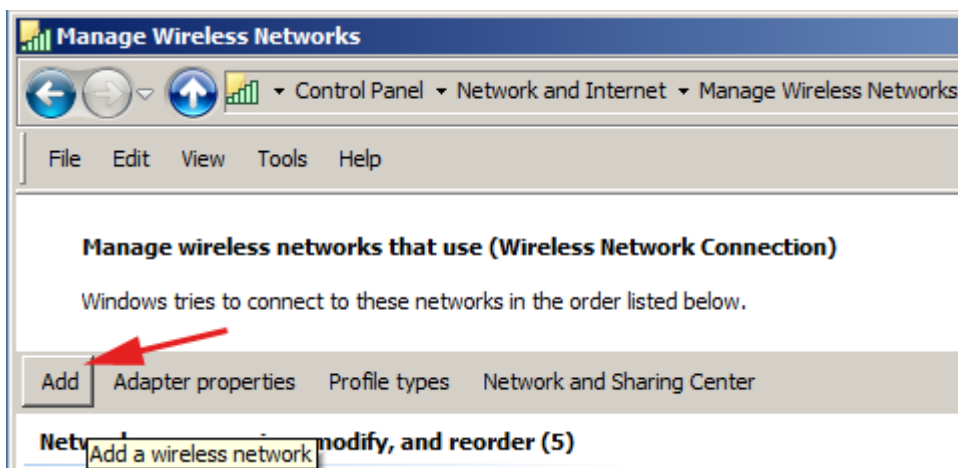

# WiFi 'residents' - Windows 7 Howto Guide

Following screenshots will guide you through the WiFi setting in Windows 7. Other versions of Windows should work almost the same, pictures may vary...

From:  
<https://wiki.cerge-ei.cz/> - **CERGE-EI Infrastructure Services**