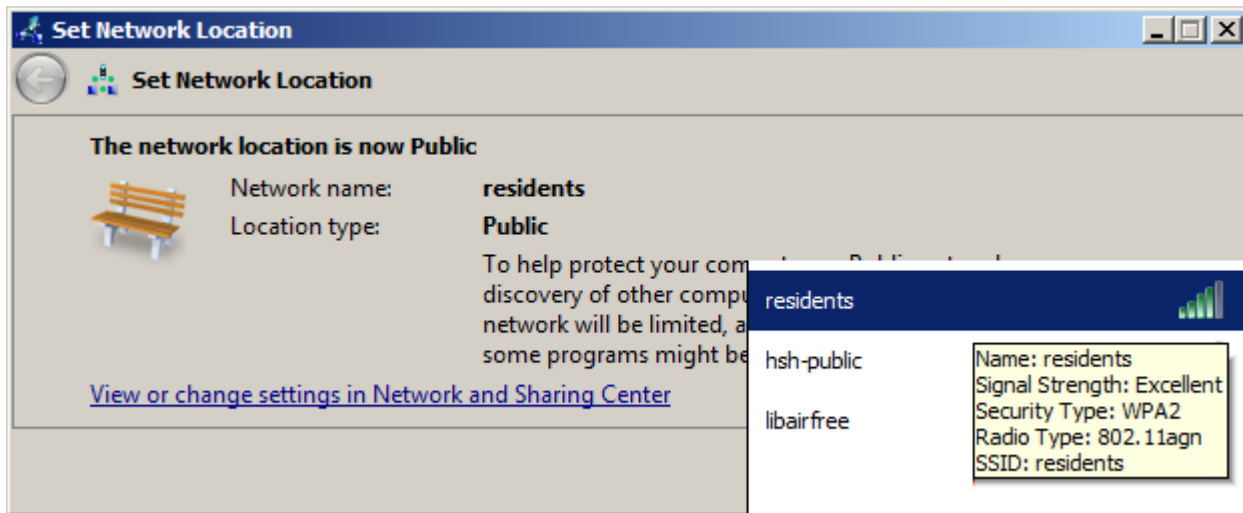

# WiFi 'residents' - Windows 7 Howto Guide

Following screenshots will guide you through the WiFi setting in Windows 7. Other versions of Windows should work almost the same, pictures may vary...

From:  
<https://wiki.cerge-ei.cz/> - **CERGE-EI Infrastructure Services**

Permanent link:  
<https://wiki.cerge-ei.cz/doku.php?id=public:wifiguide:resident-win7&rev=1490741264>

Last update: **2017-03-28 22:47**