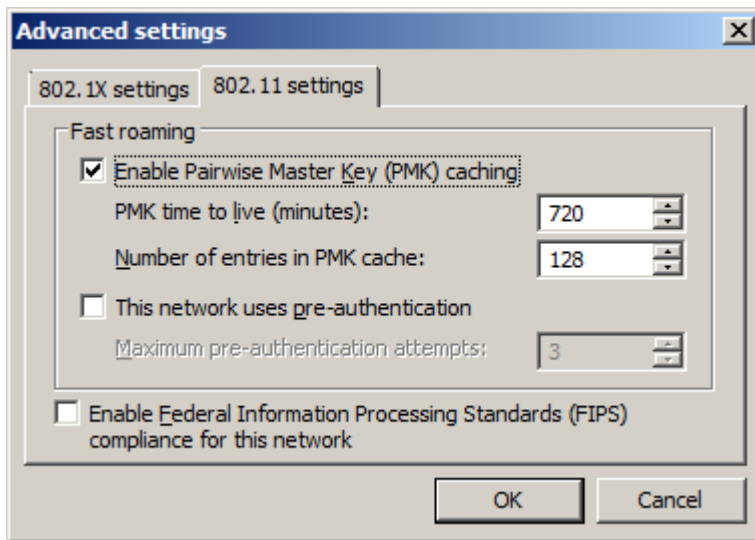

# WiFi 'residents' - Windows 7 Howto Guide

Following screenshots will guide you through the WiFi setting in Windows 7. Other versions of Windows should work almost the same, pictures may vary...

From:  
<https://wiki.cerge-ei.cz/> - **CERGE-EI Infrastructure Services**