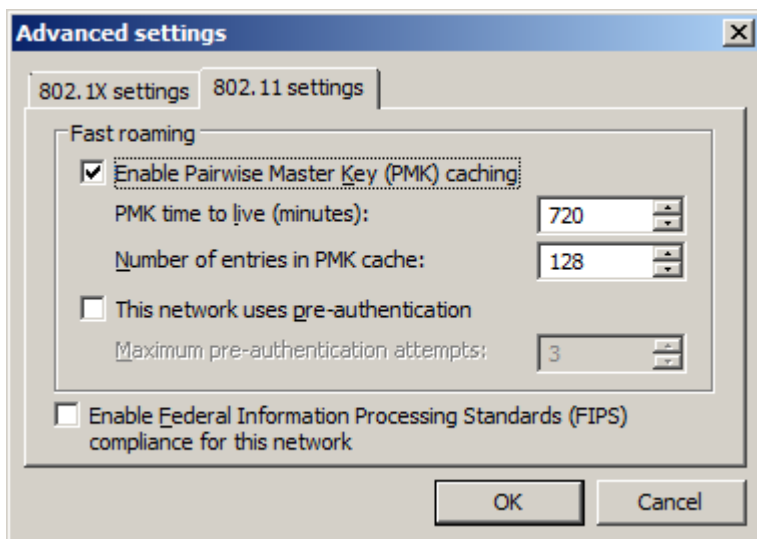

WiFi 'residents' - Windows 7 Howto Guide

Following screenshots will guide you through the WiFi setting in Windows 7. Other versions of Windows should work almost the same, pictures may vary...

From:
<https://wiki.cerge-ei.cz/> - CERGE-EI Infrastructure Services