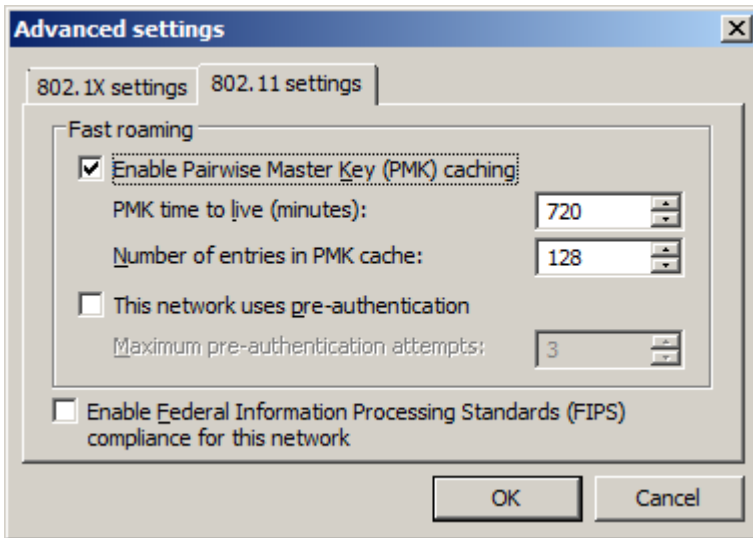

WiFi 'residents' - Windows 7 Howto Guide

Following screenshots will guide you through the WiFi setting in Windows 7. Other versions of Windows should work almost the same, pictures may vary...

From:
<https://wiki.cerge-ei.cz/> - **CERGE-EI Infrastructure Services**

Permanent link:
<https://wiki.cerge-ei.cz/doku.php?id=public:wifiguide:resident-win7&rev=1490741264>

Last update: **2017-03-28 22:47**