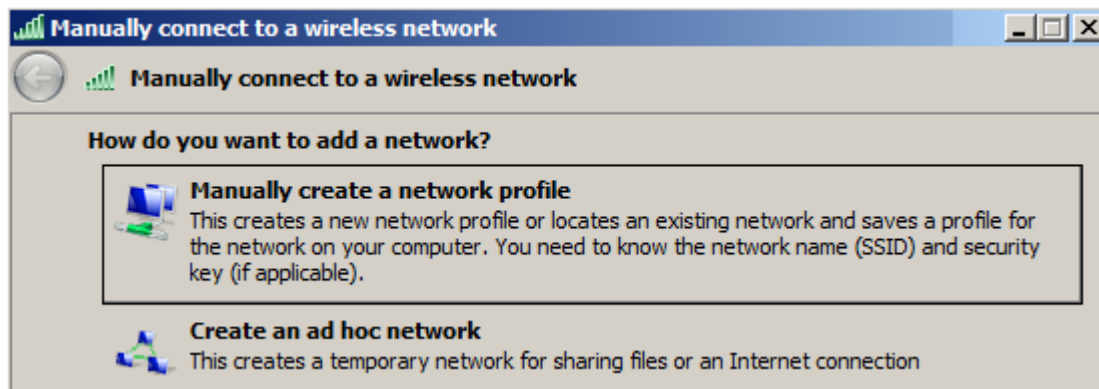

WiFi 'residents' - Windows 7 Howto Guide

Following screenshots will guide you through the WiFi setting in Windows 7. Other versions of Windows should work almost the same, pictures may vary...

From:
<https://wiki.cerge-ei.cz/> - CERGE-EI Infrastructure Services