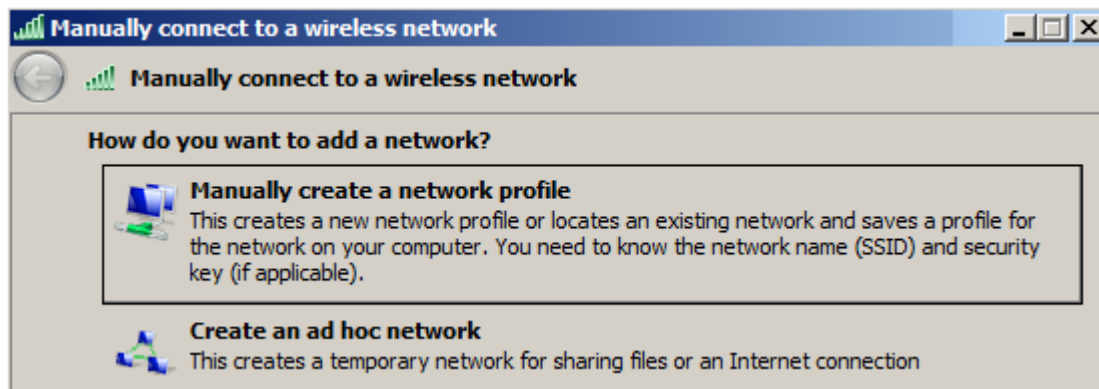

# WiFi 'residents' - Windows 7 Howto Guide

Following screenshots will guide you through the WiFi setting in Windows 7. Other versions of Windows should work almost the same, pictures may vary...

From:  
<https://wiki.cerge-ei.cz/> - **CERGE-EI Infrastructure Services**