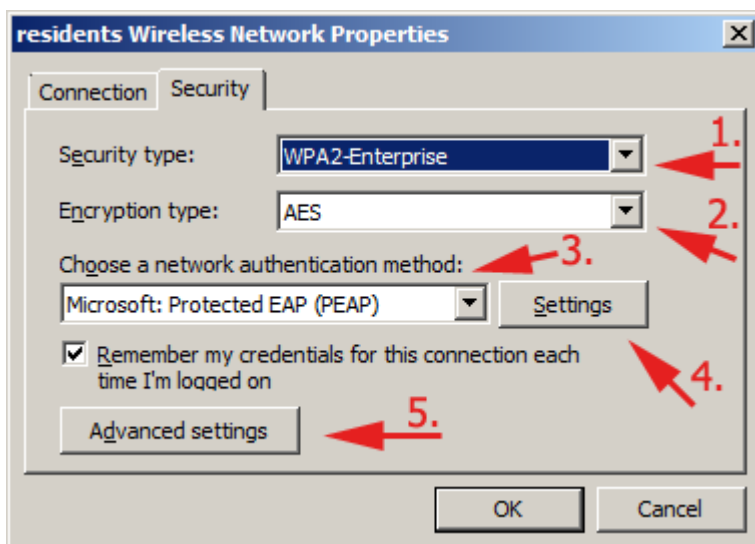

WiFi 'residents' - Windows 7 Howto Guide

Following screenshots will guide you through the WiFi setting in Windows 7. Other versions of Windows should work almost the same, pictures may vary...

From:
<https://wiki.cerge-ei.cz/> - **CERGE-EI Infrastructure Services**