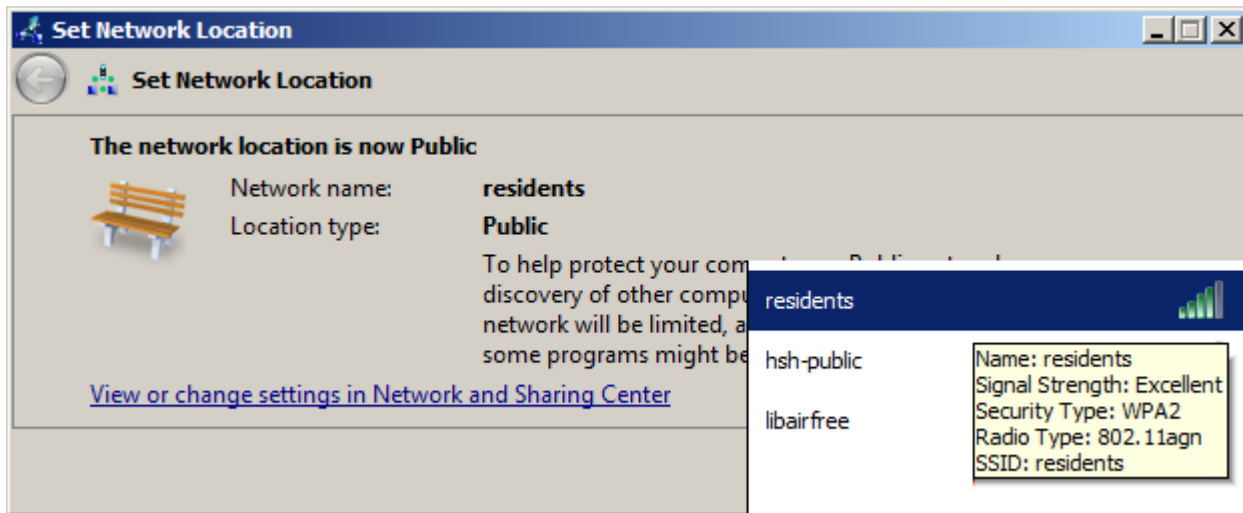

WiFi 'residents' - Windows 7 Howto Guide

Following screenshots will guide you through the WiFi setting in Windows 7. Other versions of Windows should work almost the same, pictures may vary...

From:
<https://wiki.cerge-ei.cz/> - CERGE-EI Infrastructure Services

Permanent link:
<https://wiki.cerge-ei.cz/doku.php?id=public:wifiguide:resident-win7&rev=1490741264>

Last update: 2017-03-28 22:47