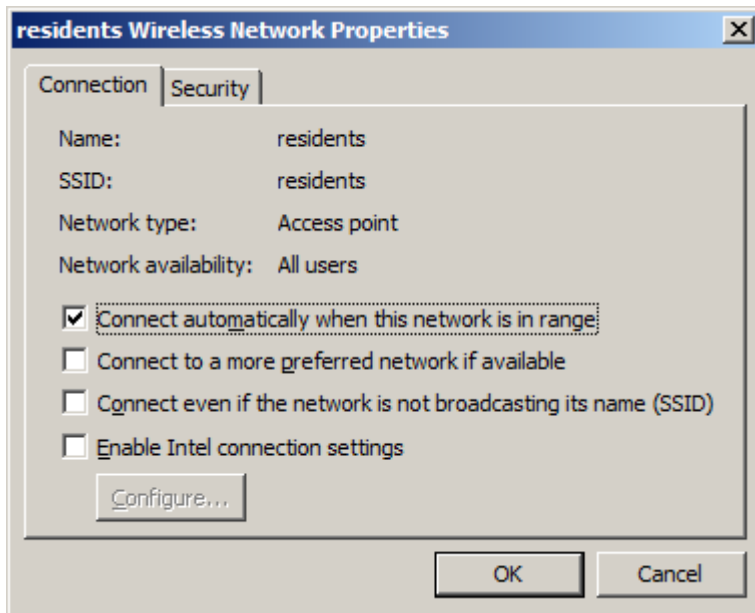

WiFi 'residents' - Windows 7 Howto Guide

Following screenshots will guide you through the WiFi setting in Windows 7. Other versions of Windows should work almost the same, pictures may vary...

From:
<https://wiki.cerge-ei.cz/> - CERGE-EI Infrastructure Services