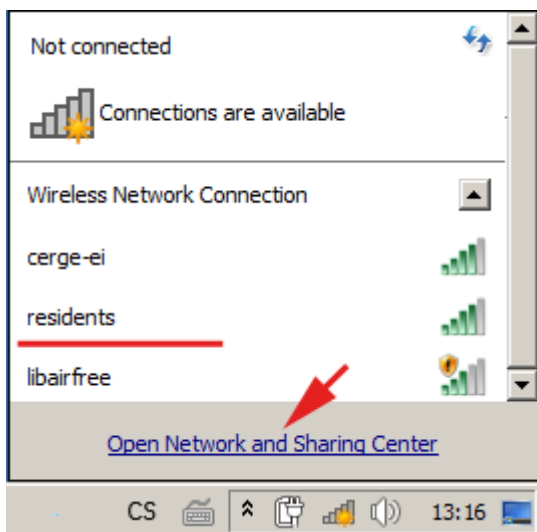

WiFi 'residents' - Windows 7 Howto Guide

Following screenshots will guide you through the WiFi setting in Windows 7. Other versions of Windows should work almost the same, pictures may vary...

From:
<https://wiki.cerge-ei.cz/> - CERGE-EI Infrastructure Services