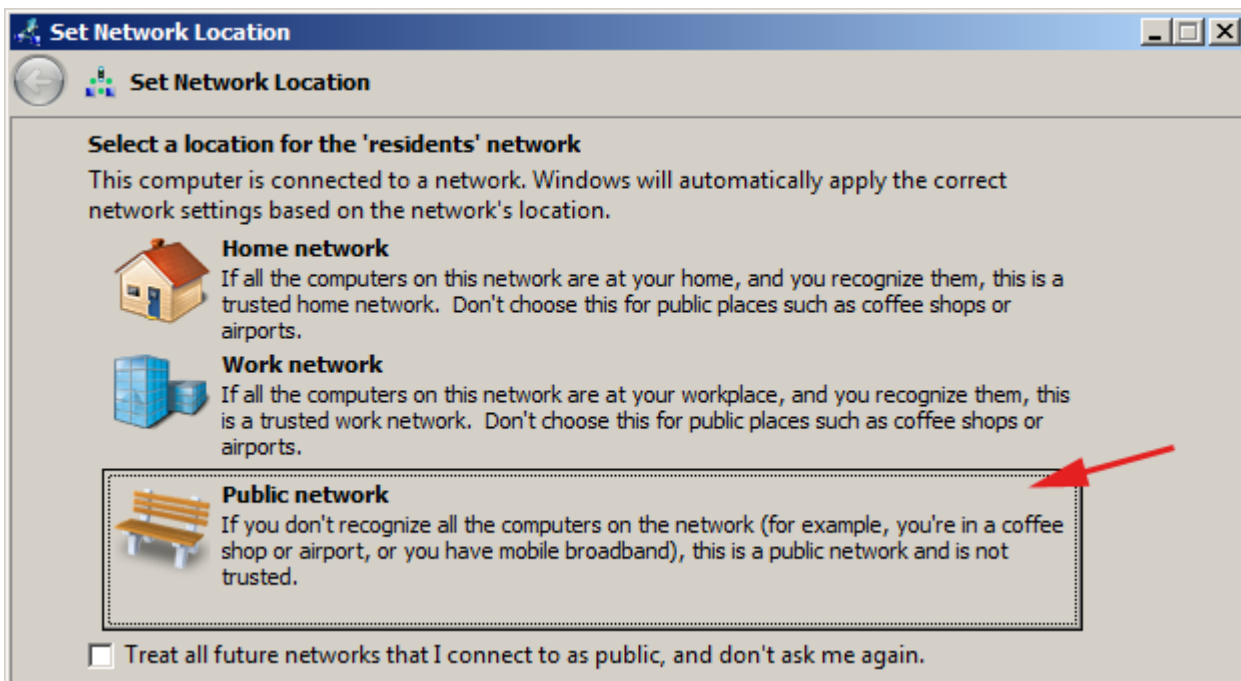

WiFi 'residents' - Windows 7 Howto Guide

Following screenshots will guide you through the WiFi setting in Windows 7. Other versions of Windows should work almost the same, pictures may vary...

From:
<https://wiki.cerge-ei.cz/> - **CERGE-EI Infrastructure Services**

Permanent link:
<https://wiki.cerge-ei.cz/doku.php?id=public:wifiguide:resident-win7&rev=1490741264>

Last update: **2017-03-28 22:47**