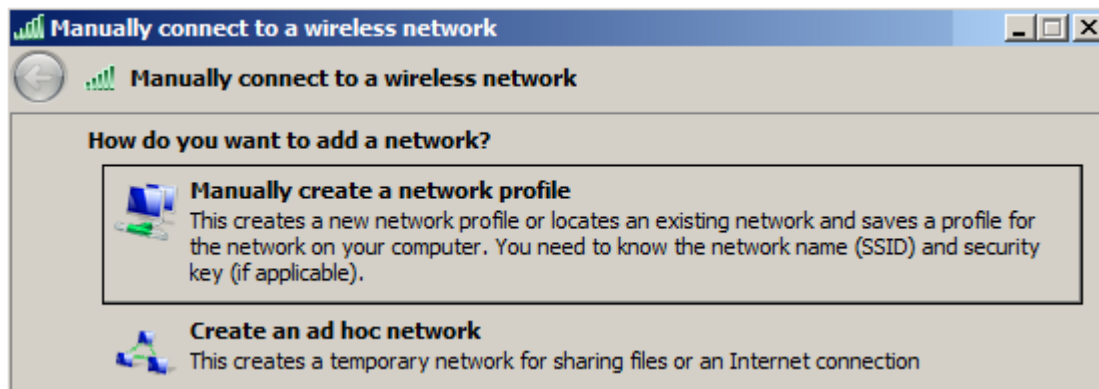

WiFi 'residents' - Windows 7 Howto Guide

Following screenshots will guide you through the WiFi setting in Windows 7. Other versions of Windows should work almost the same, pictures may vary...

From:
<https://wiki.cerge-ei.cz/> - **CERGE-EI Infrastructure Services**