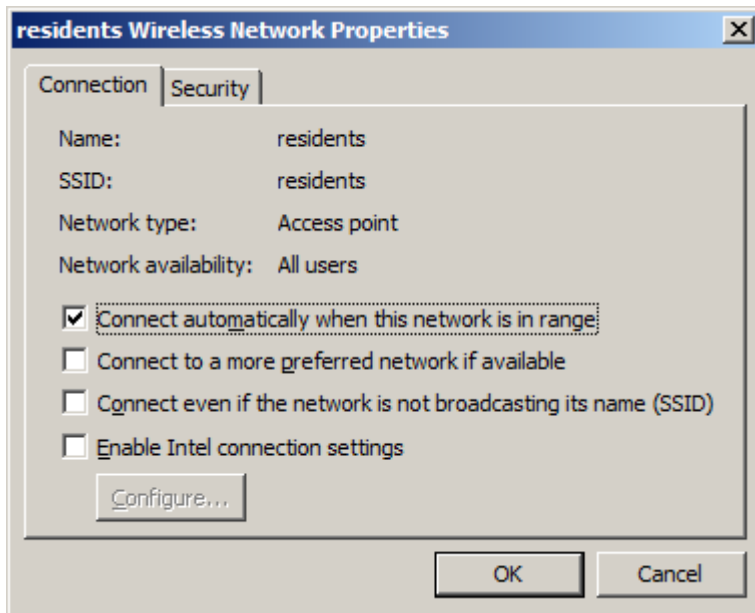

# WiFi 'residents' - Windows 7 Howto Guide

Following screenshots will guide you through the WiFi setting in Windows 7. Other versions of Windows should work almost the same, pictures may vary...

From:  
<https://wiki.cerge-ei.cz/> - **CERGE-EI Infrastructure Services**

Permanent link:  
<https://wiki.cerge-ei.cz/doku.php?id=public:wifiguide:resident-win7&rev=1490741264>

Last update: **2017-03-28 22:47**