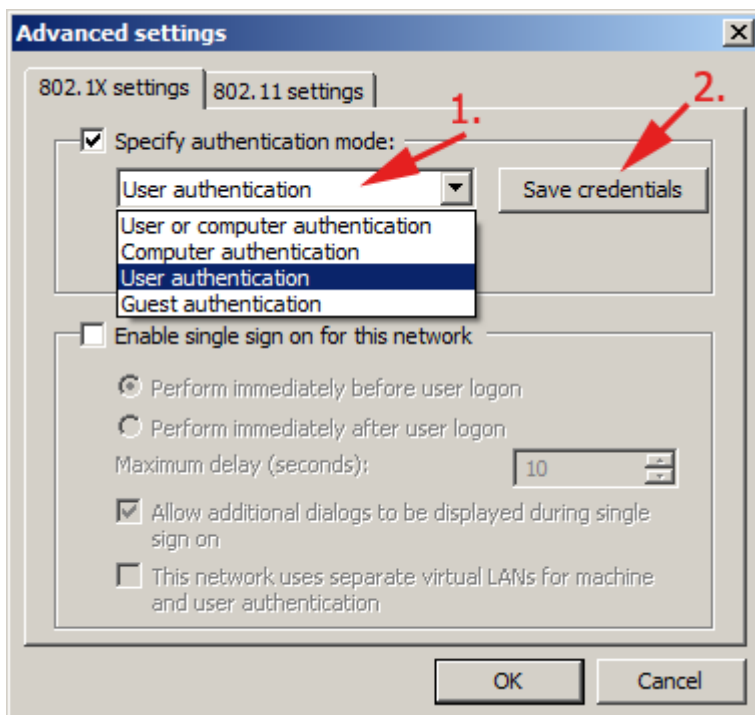

WiFi 'residents' - Windows 7 Howto Guide

Following screenshots will guide you through the WiFi setting in Windows 7. Other versions of Windows should work almost the same, pictures may vary...

From:
<https://wiki.cerge-ei.cz/> - **CERGE-EI Infrastructure Services**