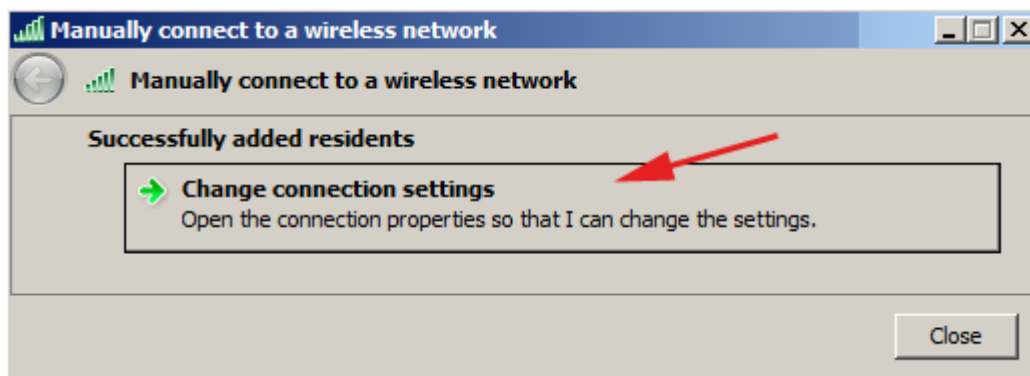

WiFi 'residents' - Windows 7 Howto Guide

Following screenshots will guide you through the WiFi setting in Windows 7. Other versions of Windows should work almost the same, pictures may vary...

From:
<https://wiki.cerge-ei.cz/> - CERGE-EI Infrastructure Services