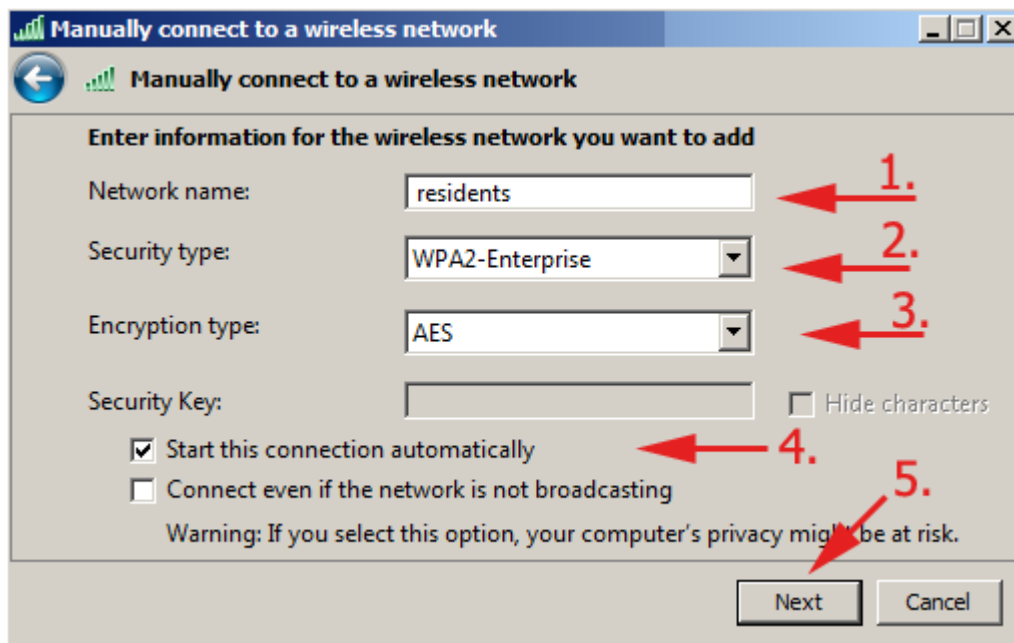

WiFi 'residents' - Windows 7 Howto Guide

Following screenshots will guide you through the WiFi setting in Windows 7. Other versions of Windows should work almost the same, pictures may vary...

From:
<https://wiki.cerge-ei.cz/> - CERGE-EI Infrastructure Services