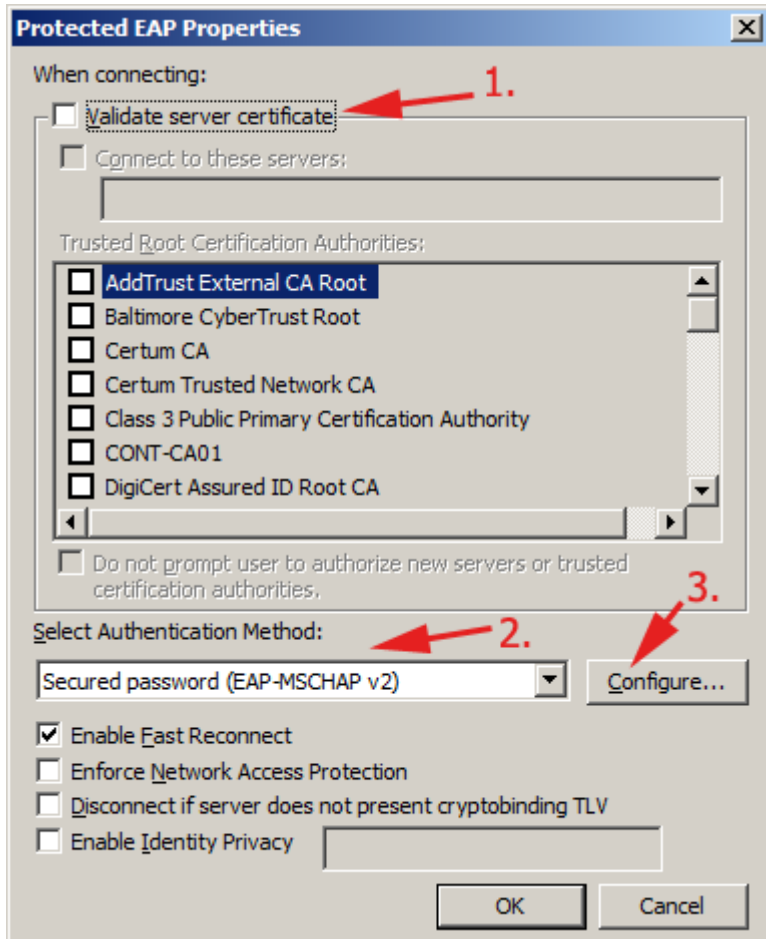

WiFi 'residents' - Windows 7 Howto Guide

Following screenshots will guide you through the WiFi setting in Windows 7. Other versions of Windows should work almost the same, pictures may vary...

From:
<https://wiki.cerge-ei.cz/> - CERGE-EI Infrastructure Services