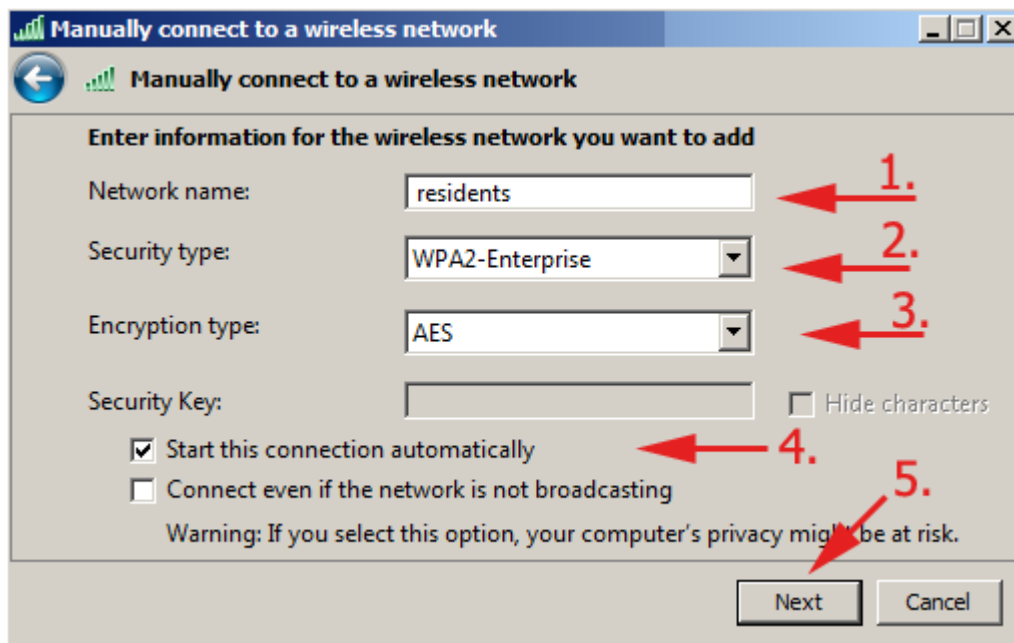

# WiFi 'residents' - Windows 7 Howto Guide

Following screenshots will guide you through the WiFi setting in Windows 7. Other versions of Windows should work almost the same, pictures may vary...

From:  
<https://wiki.cerge-ei.cz/> - **CERGE-EI Infrastructure Services**