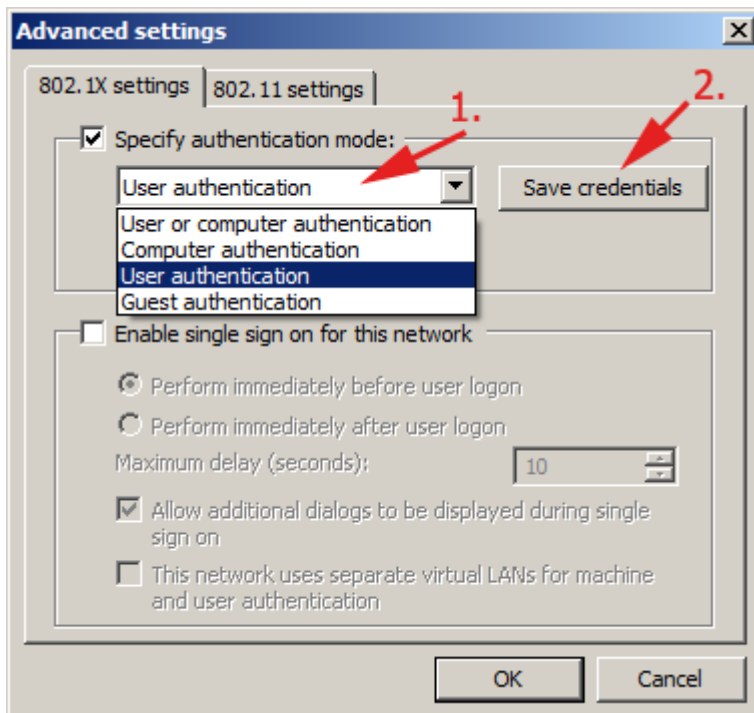

# WiFi 'residents' - Windows 7 Howto Guide

Following screenshots will guide you through the WiFi setting in Windows 7. Other versions of Windows should work almost the same, pictures may vary...

From:  
<https://wiki.cerge-ei.cz/> - **CERGE-EI Infrastructure Services**