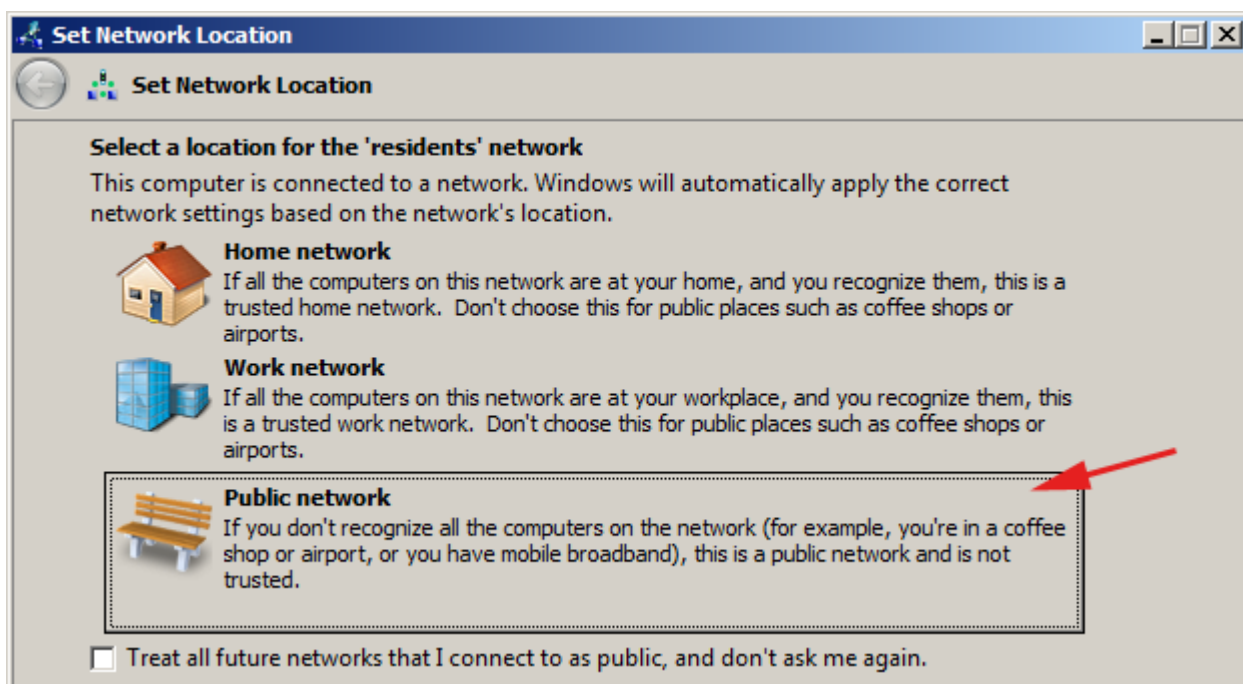

WiFi 'residents' - Windows 7 Howto Guide

Following screenshots will guide you through the WiFi setting in Windows 7. Other versions of Windows should work almost the same, pictures may vary...

From:
<https://wiki.cerge-ei.cz/> - CERGE-EI Infrastructure Services

Permanent link:
<https://wiki.cerge-ei.cz/doku.php?id=public:wifiguide:resident-win7&rev=1490741264>

Last update: 2017-03-28 22:47