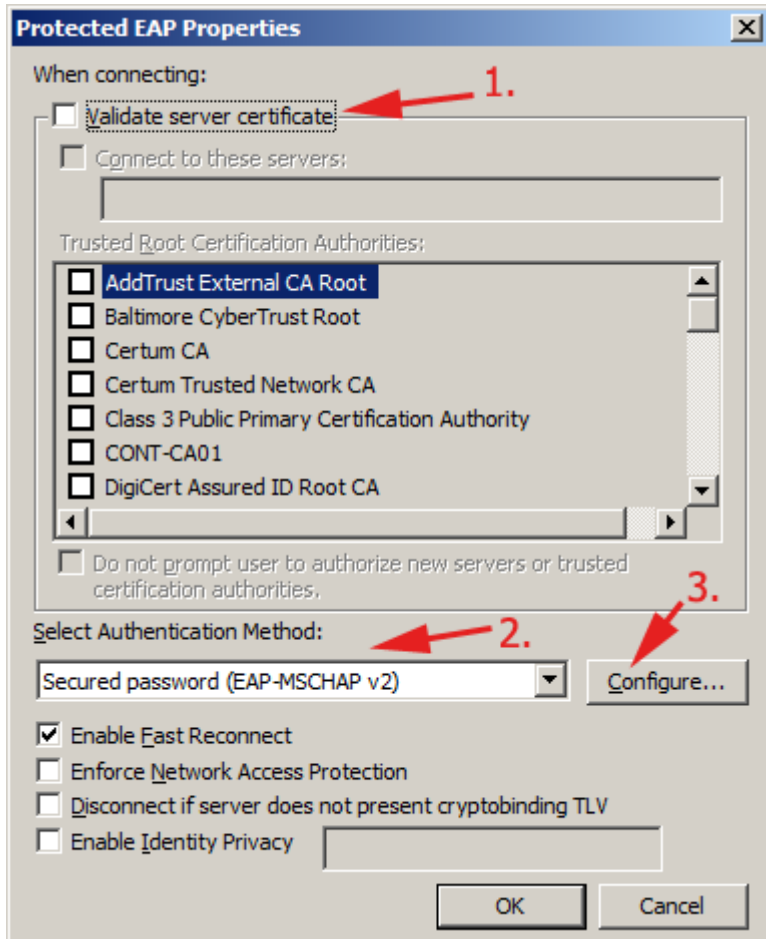

# WiFi 'residents' - Windows 7 Howto Guide

Following screenshots will guide you through the WiFi setting in Windows 7. Other versions of Windows should work almost the same, pictures may vary...

From:  
<https://wiki.cerge-ei.cz/> - **CERGE-EI Infrastructure Services**