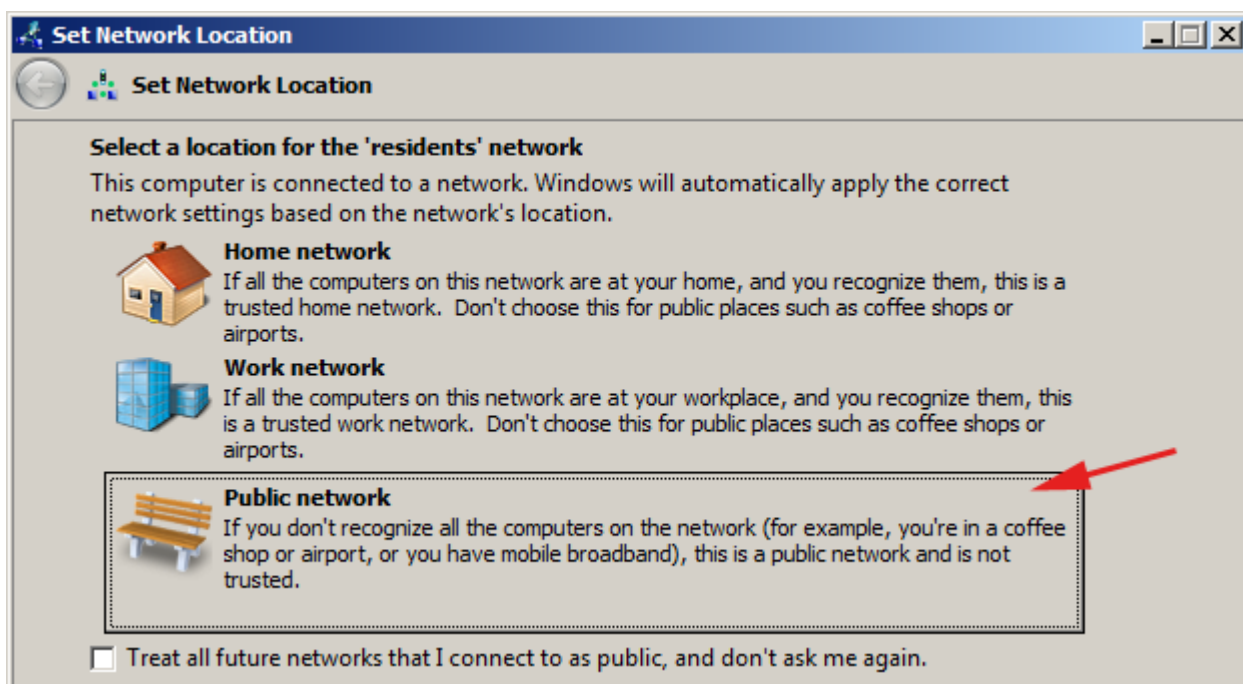

# WiFi 'residents' - Windows 7 Howto Guide

Following screenshots will guide you through the WiFi setting in Windows 7. Other versions of Windows should work almost the same, pictures may vary...

From:  
<https://wiki.cerge-ei.cz/> - **CERGE-EI Infrastructure Services**

Permanent link:  
<https://wiki.cerge-ei.cz/doku.php?id=public:wifiguide:resident-win7&rev=1490741264>

Last update: **2017-03-28 22:47**