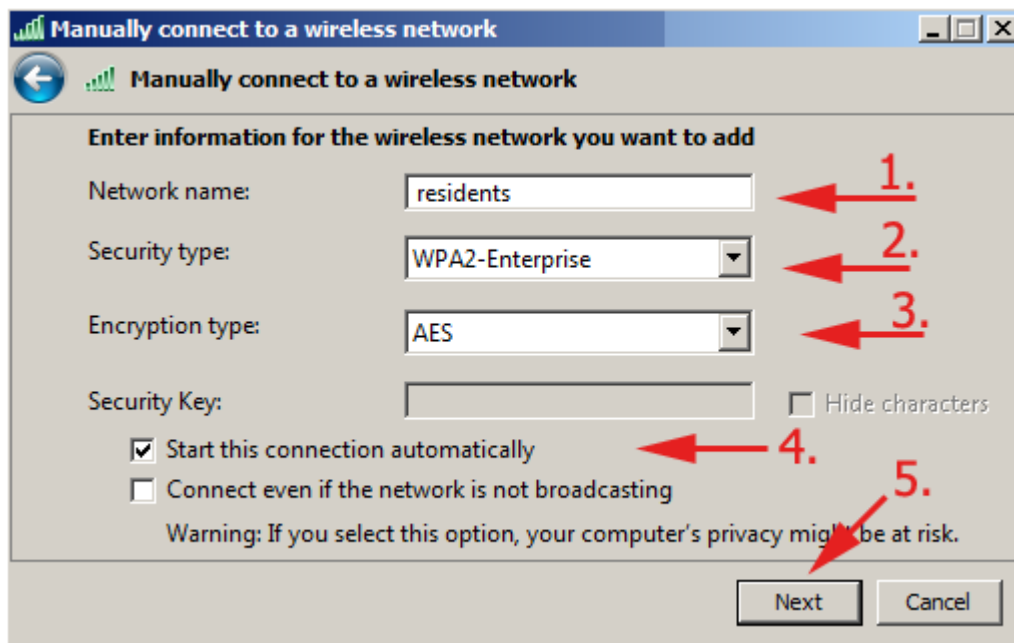

WiFi 'residents' - Windows 7 Howto Guide

Following screenshots will guide you through the WiFi setting in Windows 7. Other versions of Windows should work almost the same, pictures may vary...

From:
<https://wiki.cerge-ei.cz/> - **CERGE-EI Infrastructure Services**