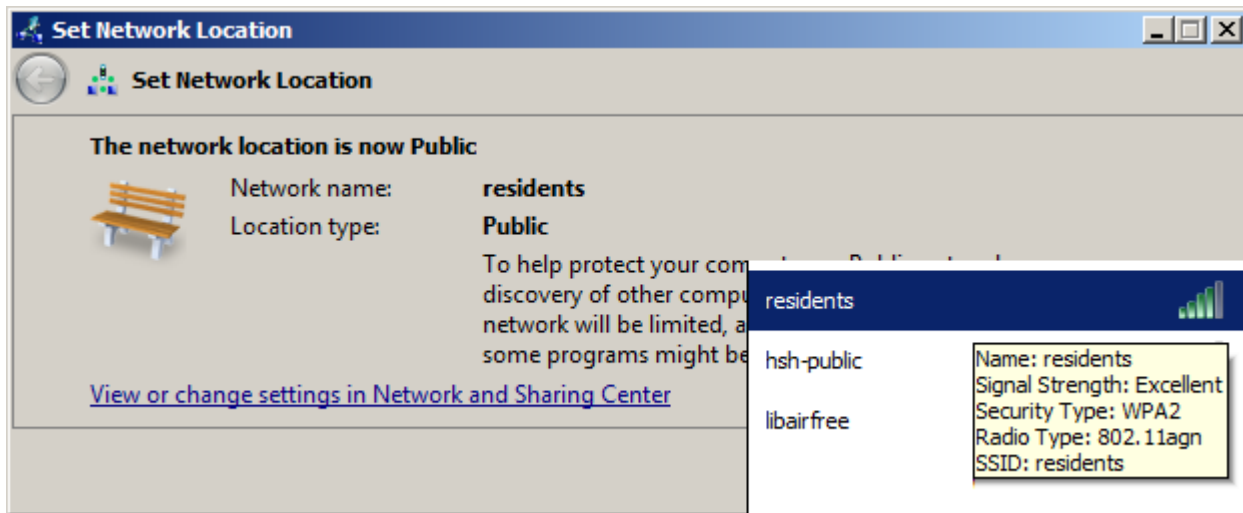

WiFi 'residents' - Windows 7 Howto Guide

Following screenshots will guide you through the WiFi setting in Windows 7. Other versions of Windows should work almost the same, pictures may vary...

From:
<https://wiki.cerge-ei.cz/> - **CERGE-EI Infrastructure Services**

Permanent link:
<https://wiki.cerge-ei.cz/doku.php?id=public:wifiguide:resident-win7&rev=1490741264>

Last update: **2017-03-28 22:47**