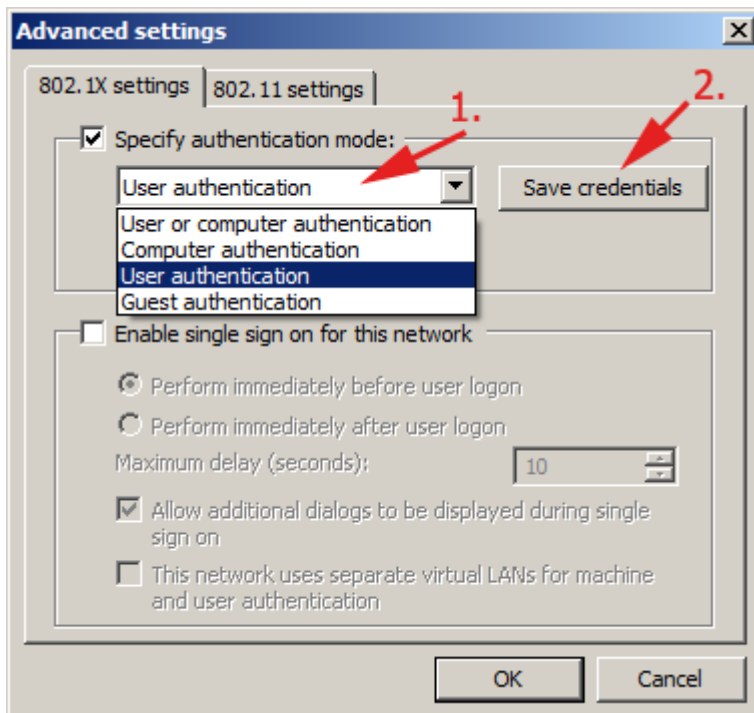

WiFi 'residents' - Windows 7 Howto Guide

Following screenshots will guide you through the WiFi setting in Windows 7. Other versions of Windows should work almost the same, pictures may vary...

From:
<https://wiki.cerge-ei.cz/> - CERGE-EI Infrastructure Services