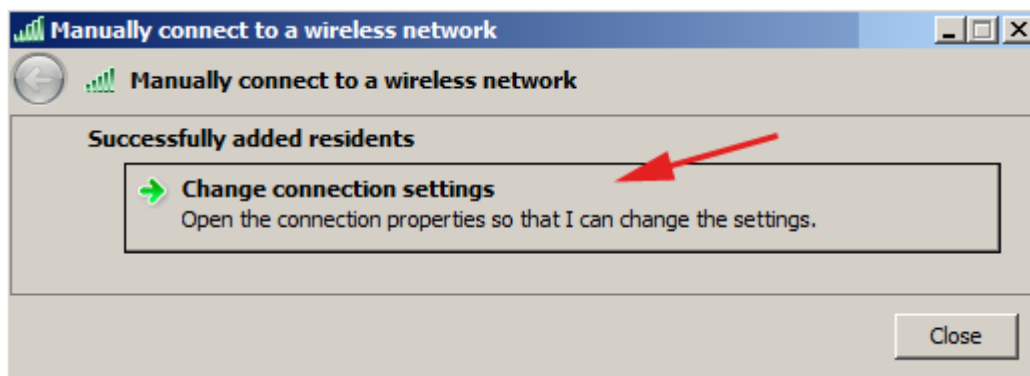

WiFi 'residents' - Windows 7 Howto Guide

Following screenshots will guide you through the WiFi setting in Windows 7. Other versions of Windows should work almost the same, pictures may vary...

From:
<https://wiki.cerge-ei.cz/> - **CERGE-EI Infrastructure Services**