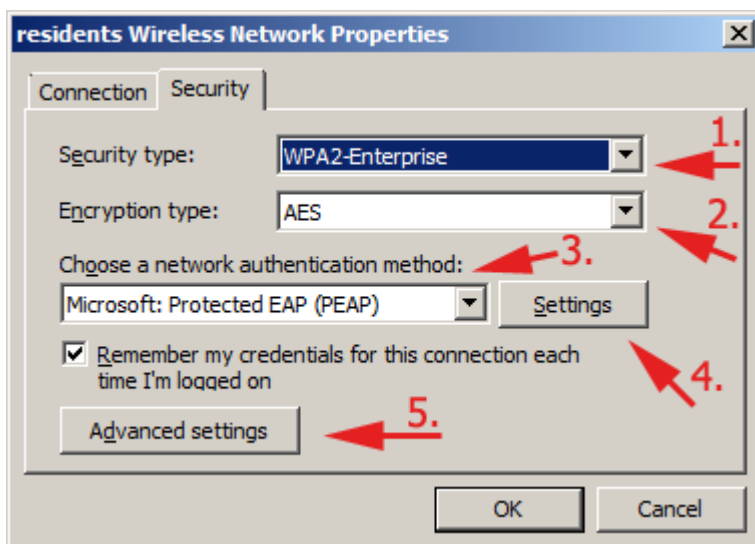

WiFi 'residents' - Windows 7 Howto Guide

Following screenshots will guide you through the WiFi setting in Windows 7. Other versions of Windows should work almost the same, pictures may vary...

From:
<https://wiki.cerge-ei.cz/> - CERGE-EI Infrastructure Services