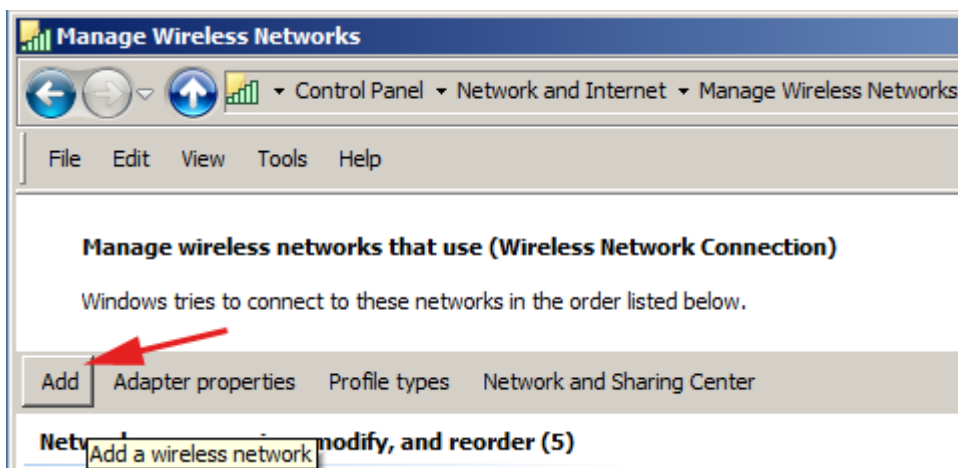

WiFi 'residents' - Windows 7 Howto Guide

Following screenshots will guide you through the WiFi setting in Windows 7. Other versions of Windows should work almost the same, pictures may vary...

From:
<https://wiki.cerge-ei.cz/> - CERGE-EI Infrastructure Services