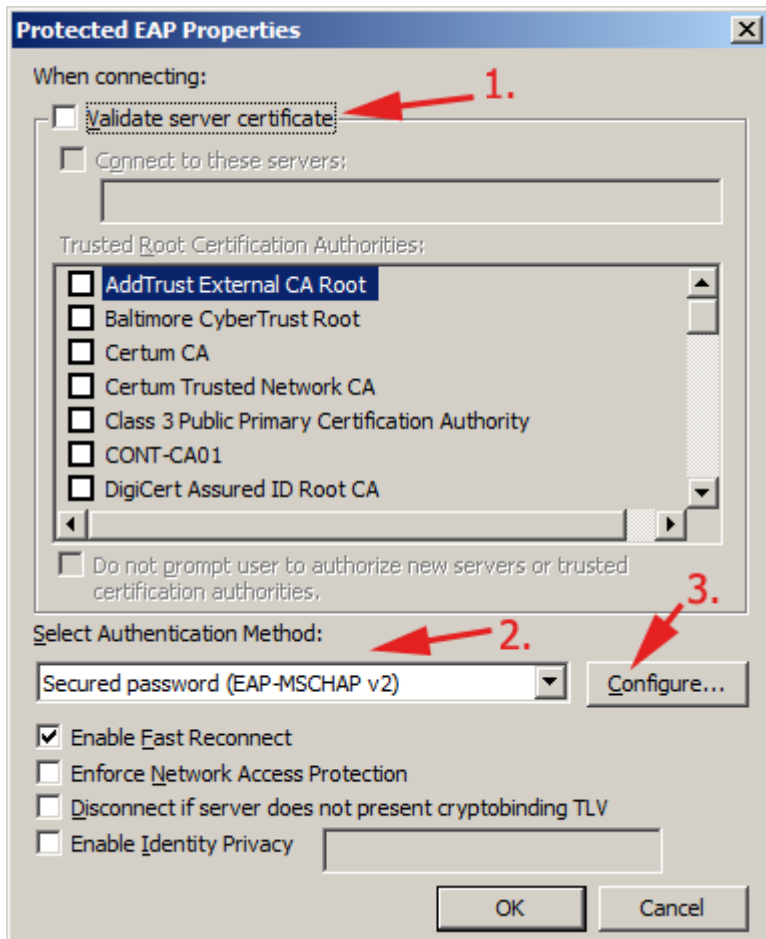

WiFi 'residents' - Windows 7 Howto Guide

Following screenshots will guide you through the WiFi setting in Windows 7. Other versions of Windows should work almost the same, pictures may vary...

From:
<https://wiki.cerge-ei.cz/> - **CERGE-EI Infrastructure Services**