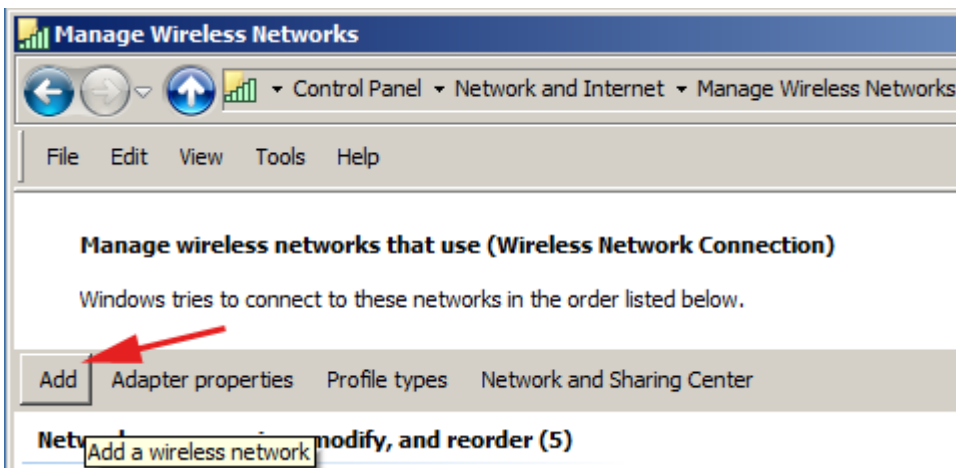

WiFi 'residents' - Windows 7 Howto Guide

Following screenshots will guide you through the WiFi setting in Windows 7. Other versions of Windows should work almost the same, pictures may vary...

From:
<https://wiki.cerge-ei.cz/> - **CERGE-EI Infrastructure Services**