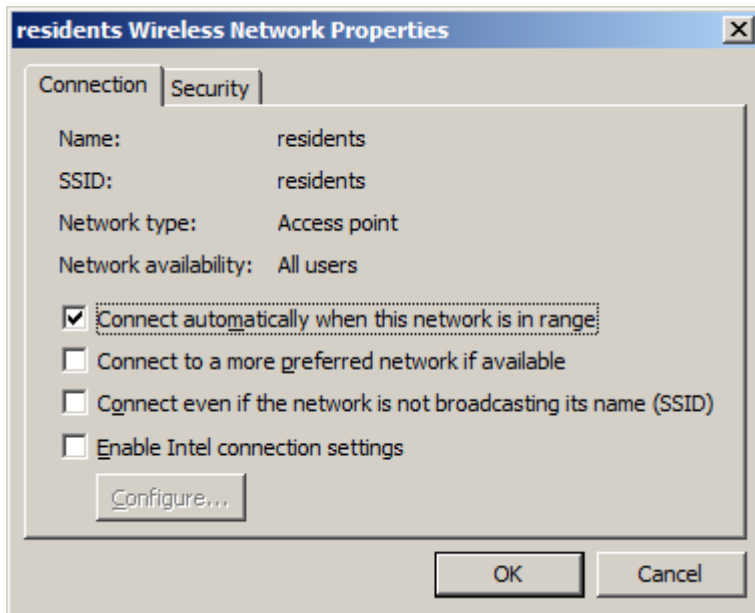

WiFi 'residents' - Windows 7 Howto Guide

Following screenshots will guide you through the WiFi setting in Windows 7. Other versions of Windows should work almost the same, pictures may vary...

From:
<https://wiki.cerge-ei.cz/> - **CERGE-EI Infrastructure Services**

Permanent link:
<https://wiki.cerge-ei.cz/doku.php?id=public:wifiguide:resident-win7&rev=1490741264>

Last update: **2017-03-28 22:47**